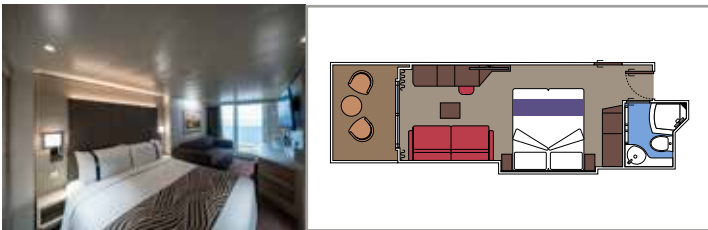

The images are representative only. Size, layout and furniture may vary (within the same cabin category).

 Cabin size (m²)
  Balcony size (m²)
  Deck location
  Accommodating up to

INCLUDED FACILITIES

- Luxury suites with premium interiors
- Some Suites have balcony with private whirlpool
- Spacious wardrobe
- Comfortable double bed or single beds (on request)
- Bathroom with large shower and/or bathtub
- Interactive TV, telephone, safe, minibar and air conditioning
- Wifi connection included

SUITE AUREA

INCLUDED FACILITIES

- Some Suites have balcony with private whirlpool
- Some Suites have balcony overlooking the Promenade
- Some Suites have sitting area with double sofa bed
- Spacious wardrobe
- Comfortable double bed or single beds (on request)
- Bathroom with shower or bathtub and hairdryer
- Interactive TV, telephone, safe, minibar and air conditioning
- Wifi connection available (for a fee)

 Cabin size (m²)

 Balcony size (m²)

 Deck location

 Accommodating up to

BALCONY

INCLUDED FACILITIES

- Some cabins have balcony overlooking the Promenade
- Some cabins have partial view
- Sitting area with sofa
- Wardrobe
- Comfortable double bed which can be converted in two single beds (on request)
- Bathroom with shower and hairdryer
- Interactive TV, telephone, safe, minibar and air conditioning
- Wifi connection available (for a fee)

DELUXE BALCONY BR1

 ≈17
  ≈3-8
  9-10
  4

DELUXE BALCONY WITH PARTIAL VIEW BP

 ≈17
  ≈3
  15-16
  4

› Balcony with partial view

The images are representative only. Size, layout and furniture may vary (within the same cabin category).