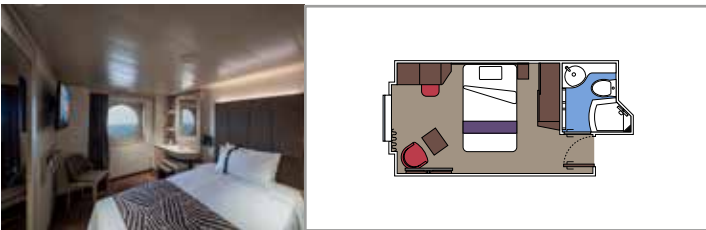

The images are representative only. Size, layout and furniture may vary (within the same cabin category).

 Cabin size (m²)
  Balcony size (m²)
  Deck location
  Accommodating up to

INCLUDED FACILITIES

- Luxury suites with premium interiors
- Some Suites have balcony with private whirlpool
- Spacious wardrobe
- Comfortable double bed or single beds (on request)
- Bathroom with large shower and/or bathtub
- Interactive TV, telephone, safe, minibar and air conditioning
- Wifi connection included

 Cabin size (m²)

 Balcony size (m²)

 Deck location

 Accommodating up to

BALCONY

INCLUDED FACILITIES

- Some cabins have balcony overlooking the Promenade
- Some cabins have partial view
- Sitting area with sofa
- Wardrobe
- Comfortable double bed which can be converted in two single beds (on request)
- Bathroom with shower and hairdryer
- Interactive TV, telephone, safe, minibar and air conditioning
- Wifi connection available (for a fee)

Balcony size (m²)

Deck location

Accommodating up to

OCEAN VIEW

INCLUDED FACILITIES

- Window with sea view
- Comfortable double bed or single beds (on request)
- Bathroom with shower and hairdryer
- Interactive TV, telephone, safe, minibar and air conditioning
- Wifi connection available (for a fee)

 ≈16
  10-12
  4

DELUXE OCEAN VIEW

OR1

 ≈15-16
  5-9
  4

STUDIO OCEAN VIEW

OS

 ≈12
  5-14
  1

The images are representative only. Size, layout and furniture may vary (within the same cabin category).