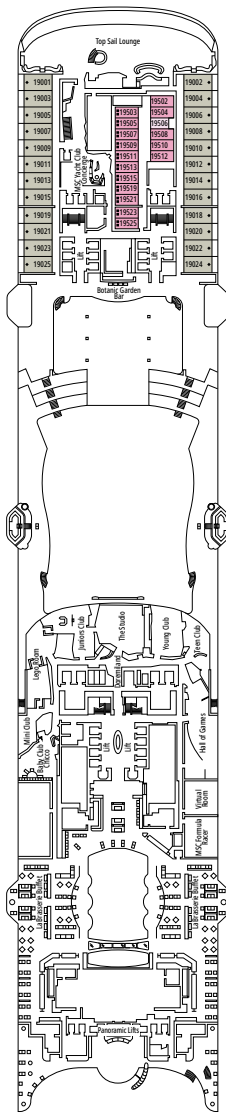

DECK 16
BERN

DECK 18
ATHENS

DECK 21
VALLETTA

DECK 22
AMSTERDAM