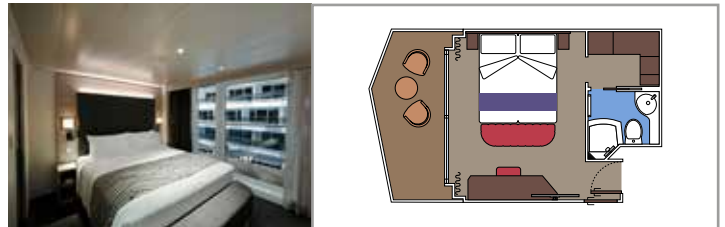

DELUXE BALCONY WITH PROMENADE VIEW PR1

≈16
≈5
10-11
2

› Balcony with Promenade view

The images are representative only. Size, layout and furniture may vary (within the same cabin category).

Cabin size (m²)

Balcony size (m²)

Deck location

Accommodating up to