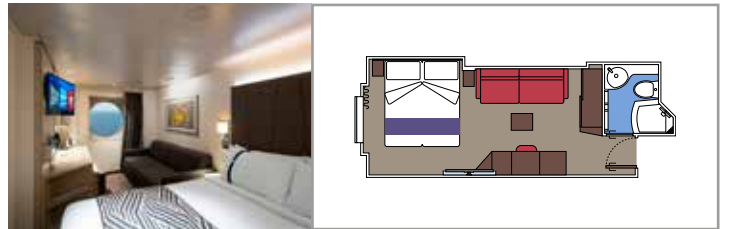

The images are representative only. Size, layout and furniture may vary (within the same cabin category).

 Cabin size (m²)
  Balcony size (m²)
  Deck location
  Accommodating up to

INCLUDED FACILITIES

- Luxury suites with premium interiors
- Some Suites have balcony with private whirlpool
- Spacious wardrobe
- Comfortable double bed or single beds (on request)
- Bathroom with large shower and/or bathtub
- Interactive TV, telephone, safe, minibar and air conditioning
- Wifi connection included

 Cabin size (m²)

 Balcony size (m²)

 Deck location

 Accommodating up to

BALCONY

INCLUDED FACILITIES

- Some cabins have balcony overlooking the Promenade
- Some cabins have partial view
- Sitting area with sofa
- Wardrobe
- Comfortable double bed which can be converted in two single beds (on request)
- Bathroom with shower and hairdryer
- Interactive TV, telephone, safe, minibar and air conditioning
- Wifi connection available (for a fee)

Balcony size (m²)

Deck location

Accommodating up to

OCEAN VIEW

INCLUDED FACILITIES

- Window with sea view
- Comfortable double bed or single beds (on request)
- Bathroom with shower and hairdryer
- Interactive TV, telephone, safe, minibar and air conditioning
- Wifi connection available (for a fee)

 ≈16
  10-12
  4

DELUXE OCEAN VIEW

OR1

 ≈15-16
  5-9
  4

STUDIO OCEAN VIEW

OS

 ≈12
  5-14
  1

The images are representative only. Size, layout and furniture may vary (within the same cabin category).