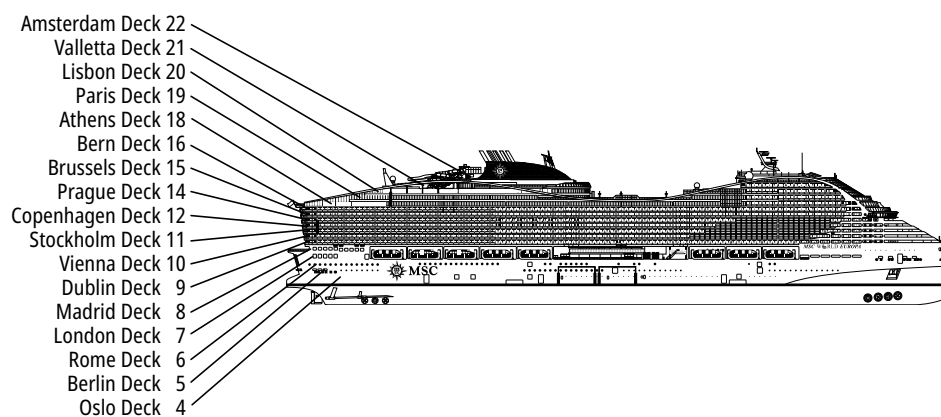

MSC WORLD EUROPA

TECHNICAL SHEET

TECHNICAL CHARACTERISTICS OF THE SHIP

LA PLAGE

TECHNICAL CHARACTERISTICS OF THE SHIP	
GROSS TONNAGE	215.863
LENGTH / BEAM / HEIGHT	333,3 m / 47 m / 68 m
SURFACE AREA	38.400 m ² public areas
PUBLIC AREA RATIO	5,68 m ² per guest
DECKS	22, included 16 for guests
LIFTS	39, included 23 for guests (included 4 Panoramic Lifts)
VOLTAGE (IN CABIN)	230/110 volts
MAXIMUM SPEED	22,7 knots
STABILIZERS	Stabilised with 2 fins
NUMBER OF GUESTS	6.762
NUMBER OF CABINS	2.626, included 66 for guests with disabilities or reduced mobility
CREW MEMBERS	2.138
POOLS	7, included 1 with sliding roof and 1 for the MSC Yacht Club
WHIRLPOOLS	13 whirlpool baths included 1 for the MSC Yacht Club
ENVIRONMENTAL TECHNOLOGY	The first ship in the MSC Cruises fleet powered by Liquefied Natural Gas (LNG), one of the world's cleanest marine fuels at scale