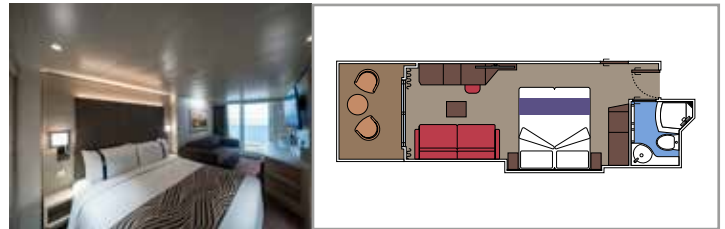

The images are representative only. Size, layout and furniture may vary (within the same cabin category).

 Cabin size (m²)
  Balcony size (m²)
  Deck location
  Accommodating up to

INCLUDED FACILITIES

- Luxury suites with premium interiors
- Some Suites have balcony with private whirlpool
- Spacious wardrobe
- Comfortable double bed or single beds (on request)
- Bathroom with large shower and/or bathtub
- Interactive TV, telephone, safe, minibar and air conditioning
- Wifi connection included

SUITE AUREA

INCLUDED FACILITIES

- Some Suites have balcony with private whirlpool
- Some Suites have balcony overlooking the Promenade
- Some Suites have sitting area with double sofa bed
- Spacious wardrobe
- Comfortable double bed or single beds (on request)
- Bathroom with shower or bathtub and hairdryer
- Interactive TV, telephone, safe, minibar and air conditioning
- Wifi connection available (for a fee)

 Cabin size (m²)

 Balcony size (m²)

 Deck location

 Accommodating up to

BALCONY

INCLUDED FACILITIES

- Some cabins have balcony overlooking the Promenade
- Some cabins have partial view
- Sitting area with sofa
- Wardrobe
- Comfortable double bed which can be converted in two single beds (on request)
- Bathroom with shower and hairdryer
- Interactive TV, telephone, safe, minibar and air conditioning
- Wifi connection available (for a fee)

DELUXE BALCONY BR1

 ≈17
  ≈3-8
  9-10
  4

DELUXE BALCONY WITH PARTIAL VIEW BP

 ≈17
  ≈3
  15-16
  4

› Balcony with partial view

The images are representative only. Size, layout and furniture may vary (within the same cabin category).