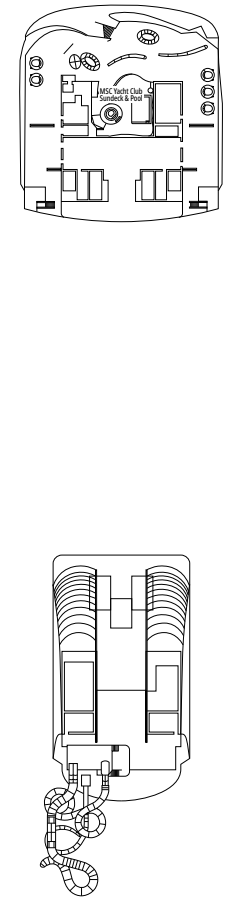

DECK 22
AMSTERDAM