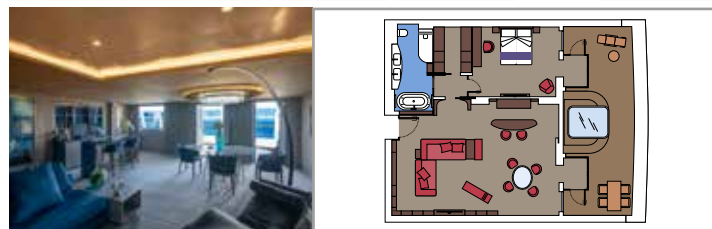

MSC YACHT CLUB	Exclusive services	Seats	Surface (m²)	Deck
MSC YACHT CLUB CONCIERGE	Reception with 24-hour concierge service			19 Paris
152 SUITES WITH BUTLER SERVICE	24-hour butler service	146	547	19 Paris
TOP SAIL LOUNGE	MSC Yacht Club panoramic lounge			19 Paris
MSC YACHT CLUB RESTAURANT	Exclusive restaurant	208	375	20 Lisbon
MSC YACHT CLUB GRILL & BAR	Buffet and grill	333	1.793	21 Valletta 22 Amsterdam
MSC YACHT CLUB LANAI	Outdoor lounging venue			
MSC YACHT CLUB SUNDECK & POOL	Sundeck, bar, pool, whirlpool bath, lounge			

MSC YACHT CLUB OWNER'S SUITE WITH WHIRLPOOL BATH YC4

≈78
≈65
18
4
SUITE 18001

- › Large balcony with private whirlpool bath and outdoor living area
- › Floor-to-ceiling windows and glass doors
- › Separate dining and living room area
- › Bathroom with shower and imperial tub
- › Large walk-in wardrobe with shoe rack and luggage storage
- › Bar setup, refrigerator and espresso coffee machine

≈104
≈48
16
4
SUITE 16002

MSC YACHT CLUB ROYAL SUITE WITH WHIRLPOOL BATH YC3

≈51-58
≈42-51
16-18
4
SUITE 16002

- › Large balcony with private whirlpool bath and outdoor dining area
- › Walk-in wardrobe and luggage storage
- › Bathroom with large shower and tub (some cabins feature large tub only)
- › Bar setup, refrigerator and espresso coffee machine

The images are representative only. Size, layout and furniture may vary (within the same cabin category).

Cabin size (m²)
Balcony size (m²)
Deck location
Accommodating up to