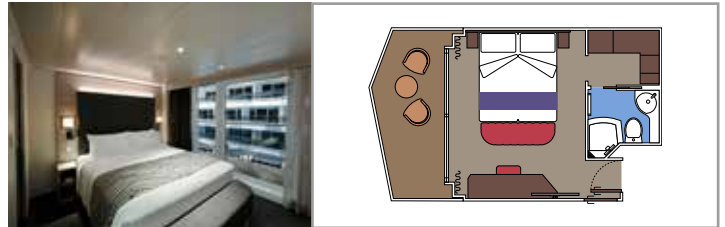

DELUXE BALCONY WITH PROMENADE VIEW PR3

≈16
≈5
15-16
2

› Balcony with Promenade view