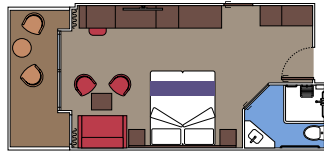

The images are representative only. Size, layout and furniture may vary (within the same cabin category).

 Cabin size (m²)
  Balcony size (m²)
  Deck location
  Accommodating up to

INCLUDED FACILITIES

- Luxury suites with premium interiors
- Some Suites have balcony with private whirlpool
- Spacious wardrobe
- Comfortable double bed or single beds (on request)
- Bathroom with large shower and/or bathtub
- Interactive TV, telephone, safe, minibar and air conditioning
- Wifi connection included

 Cabin size (m²)

 Balcony size (m²)

 Deck location

 Accommodating up to

BALCONY

INCLUDED FACILITIES

- Some cabins have balcony overlooking the Promenade
- Some cabins have partial view
- Sitting area with sofa
- Wardrobe
- Comfortable double bed which can be converted in two single beds (on request)
- Bathroom with shower and hairdryer
- Interactive TV, telephone, safe, minibar and air conditioning
- Wifi connection available (for a fee)

 ≈10
  11-19
  1

The images are representative only. Size, layout and furniture may vary (within the same cabin category).

 Cabin size (m²)

 Balcony size (m²)

 Deck location

 Accommodating up to

FACILITIES FOR GUESTS WITH DISABILITIES OR REDUCED MOBILITY

DELUXE BALCONY FOR GUEST WITH DISABILITIES OR REDUCED MOBILITY

MSC YACHT CLUB

Available in:

- › **MSC Yacht Club Deluxe Suite (YC1)**
cabin size ≈25m²; balcony size ≈5m²; deck 18

SUITE AUREA

Available in:

- › **Junior Suite Aurea (SM)**
cabin size ≈17m²; balcony size ≈17-20m²; deck 9