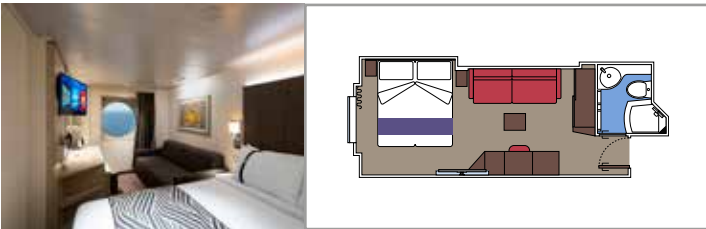

The images are representative only. Size, layout and furniture may vary (within the same cabin category).

 Cabin size (m²)
  Balcony size (m²)
  Deck location
  Accommodating up to

INCLUDED FACILITIES

- Luxury suites with premium interiors
- Some Suites have balcony with private whirlpool
- Spacious wardrobe
- Comfortable double bed or single beds (on request)
- Bathroom with large shower and/or bathtub
- Interactive TV, telephone, safe, minibar and air conditioning
- Wifi connection included

 Cabin size (m²)

 Balcony size (m²)

 Deck location

 Accommodating up to

BALCONY

INCLUDED FACILITIES

- Some cabins have balcony overlooking the Promenade
- Some cabins have partial view
- Sitting area with sofa
- Wardrobe
- Comfortable double bed which can be converted in two single beds (on request)
- Bathroom with shower and hairdryer
- Interactive TV, telephone, safe, minibar and air conditioning
- Wifi connection available (for a fee)

Balcony size (m²)

Deck location

Accommodating up to

OCEAN VIEW

INCLUDED FACILITIES

- Window with sea view
- Comfortable double bed or single beds (on request)
- Bathroom with shower and hairdryer
- Interactive TV, telephone, safe, minibar and air conditioning
- Wifi connection available (for a fee)

 ≈16
  10-12
  4

DELUXE OCEAN VIEW

OR1

 ≈15-16
  5-9
  4

STUDIO OCEAN VIEW

OS

 ≈12
  5-14
  1

The images are representative only. Size, layout and furniture may vary (within the same cabin category).