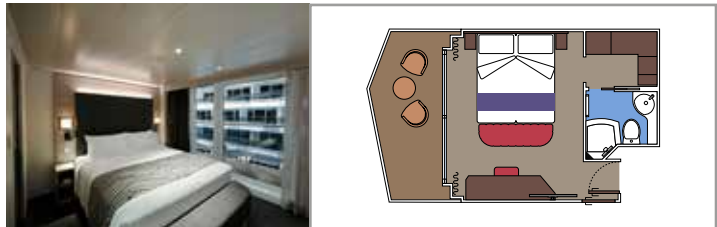

DELUXE BALCONY WITH PROMENADE VIEW PR2

≈16
≈5
12-14
2

› Balcony with Promenade view