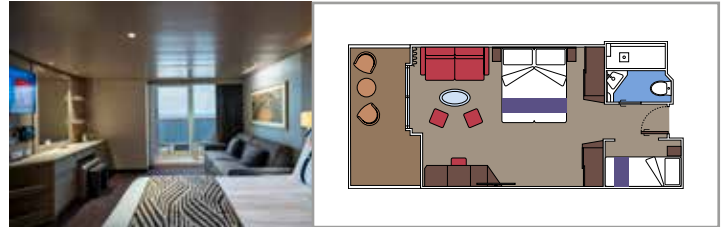

The images are representative only. Size, layout and furniture may vary (within the same cabin category).

 Cabin size (m²)
  Balcony size (m²)
  Deck location
  Accommodating up to

INCLUDED FACILITIES

- Luxury suites with premium interiors
- Some Suites have balcony with private whirlpool
- Spacious wardrobe
- Comfortable double bed or single beds (on request)
- Bathroom with large shower and/or bathtub
- Interactive TV, telephone, safe, minibar and air conditioning
- Wifi connection included

SUITE AUREA

INCLUDED FACILITIES

- Some Suites have balcony with private whirlpool
- Some Suites have balcony overlooking the Promenade
- Some Suites have sitting area with double sofa bed
- Spacious wardrobe
- Comfortable double bed or single beds (on request)
- Bathroom with shower or bathtub and hairdryer
- Interactive TV, telephone, safe, minibar and air conditioning
- Wifi connection available (for a fee)

- › Premium balcony
- › Sitting area with double sofa bed

GRAND SUITE AUREA SX

SX

 ≈35
  ≈8-9
  9-10
  4

- › Balcony
- › Sitting area with double sofa bed

PREMIUM SUITE AUREA SL1

SL1

 ≈25
  ≈4
  12-14
  6

 Cabin size (m²)

 Balcony size (m²)

 Deck location

 Accommodating up to

BALCONY

INCLUDED FACILITIES

- Some cabins have balcony overlooking the Promenade
- Some cabins have partial view
- Sitting area with sofa
- Wardrobe
- Comfortable double bed which can be converted in two single beds (on request)
- Bathroom with shower and hairdryer
- Interactive TV, telephone, safe, minibar and air conditioning
- Wifi connection available (for a fee)