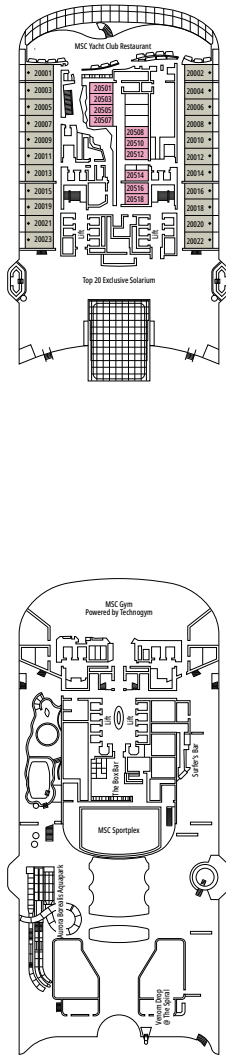

DECK 16
BERN

DECK 18
ATHENS

DECK 21
VALLETTA

DECK 22
AMSTERDAM