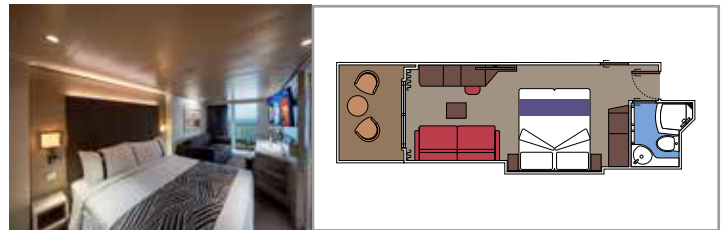

The images are representative only. Size, layout and furniture may vary (within the same cabin category).

 Cabin size (m²)
  Balcony size (m²)
  Deck location
  Accommodating up to

INCLUDED FACILITIES

- Luxury suites with premium interiors
- Some Suites have balcony with private whirlpool
- Spacious wardrobe
- Comfortable double bed or single beds (on request)
- Bathroom with large shower and/or bathtub
- Interactive TV, telephone, safe, minibar and air conditioning
- Wifi connection included

SUITE AUREA

INCLUDED FACILITIES

- Some Suites have balcony with private whirlpool
- Some Suites have balcony overlooking the Promenade
- Some Suites have sitting area with double sofa bed
- Spacious wardrobe
- Comfortable double bed or single beds (on request)
- Bathroom with shower or bathtub and hairdryer
- Interactive TV, telephone, safe, minibar and air conditioning
- Wifi connection available (for a fee)

 Cabin size (m²)

 Balcony size (m²)

 Deck location

 Accommodating up to

BALCONY

INCLUDED FACILITIES

- Some cabins have balcony overlooking the Promenade
- Some cabins have partial view
- Sitting area with sofa
- Wardrobe
- Comfortable double bed which can be converted in two single beds (on request)
- Bathroom with shower and hairdryer
- Interactive TV, telephone, safe, minibar and air conditioning
- Wifi connection available (for a fee)

DELUXE BALCONY BR1

 ≈17
  ≈3-8
  9-10
  4

DELUXE BALCONY WITH PARTIAL VIEW BP

 ≈17
  ≈3
  15-16
  4

› Balcony with partial view

The images are representative only. Size, layout and furniture may vary (within the same cabin category).