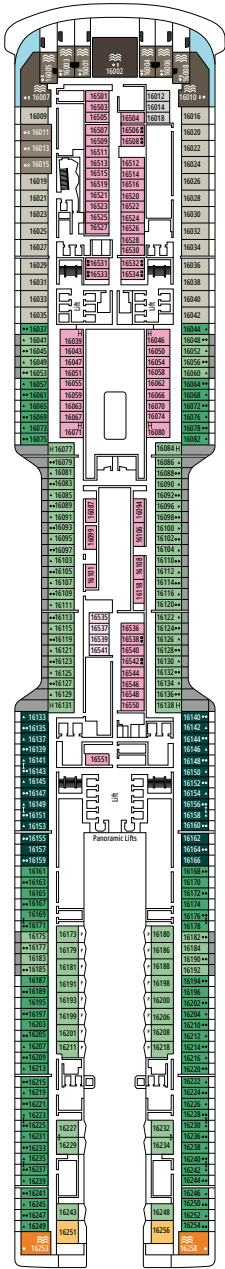

DECK 16
BERN