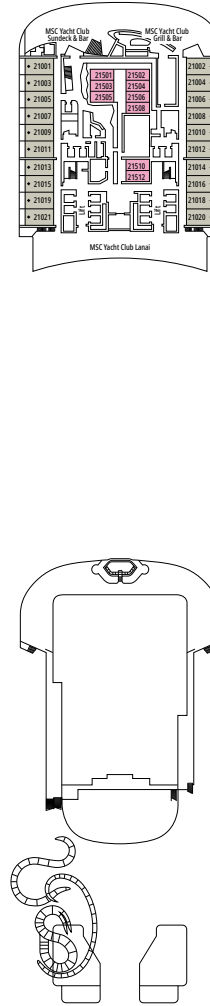

DECK 21
VALLETTA