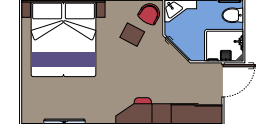

INTERIOR

Available in:

- › **Deluxe Interior (IR2)**
  cabin size ≈19m²; deck 15-16
- › **Deluxe Interior (IR1)**
  cabin size ≈19m²; deck 9, 10, 11, 12, 14

Some cabins for guests with disabilities or reduced mobility have twin beds that can't be converted into double beds. The images are representative only; the size, layout and furniture may vary (within the same cabin category).

FACILITIES FOR GUESTS WITH DISABILITIES OR REDUCED MOBILITY

Cabin door width	90 cm
Bathroom door width	88 cm
Size of cabin (floor space)	14 to ≈ 21,4 m²
Size of bathroom	3,3 m²
Is there a fold-down seat in the shower?	Yes
Height of seat from the floor	44 cm
Does the WC seat have grab rails?	Yes
Are wheelchairs available on board?	In limited numbers*
Are all decks accessible?	Yes
Are all lifeboats wheelchair-accessible?	No**
Do the lifts have deck indicators?	Visual - Audio & Braille; Braille on hand rails at stair landings, cabin doors, and directional signs
Can severely visually impaired/blind guests be catered for on the cruise?	Only with full-time carer

* Only for embarkation, disembarkation and emergencies.

** In the event of an emergency, dedicated personnel will help guests with disabilities or reduced mobility to board lifeboats.