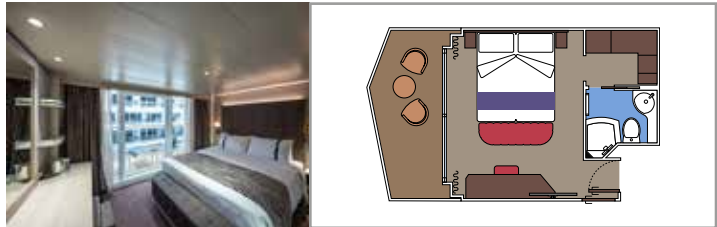

DELUXE BALCONY WITH PROMENADE & OCEAN VIEW PV

≈16
≈5
9-15
2

› Balcony with Promenade and ocean view