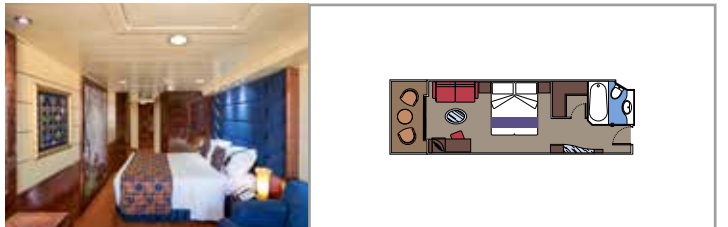

- › Panoramic sealed window
- › Sitting area with sofa

MSC YACHT CLUB GRAND SUITE YCP

 ≈29
  ≈6
  15-16
  3

- › Large wardrobe

MSC YACHT CLUB DELUXE SUITE YC1

 ≈23-29
  ≈4-6
  15-16
  4

- › Sitting area with sofa

The images are representative only. Size, layout and furniture may vary (within the same cabin category).

 Cabin size (m²)

 Balcony size (m²)

 Deck location

 Accommodating up to

SUITE AUREA

INCLUDED FACILITIES

- Some Suites have a panoramic sealed window
- Spacious wardrobe
- Sitting area with sofa
- Comfortable double bed or single beds (on request)
- Bathroom with bathtub, vanity area with hairdryer
- Interactive TV, telephone, safe, minibard and air conditioning
- Wifi connection available (for a fee)

 Cabin size (m²)

 Balcony size (m²)

 Deck location

 Accommodating up to

BALCONY

INCLUDED FACILITIES

- Spacious wardrobe
- Sitting area with sofa
- Comfortable double bed or single beds (on request)
- Bathroom with shower or bathtub, vanity area with hairdryer
- Interactive TV, telephone, safe, minibard and air conditioning
- Wifi connection available (for a fee)