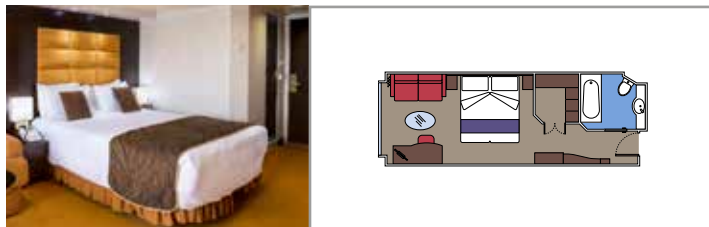

- Some Suites have a panoramic sealed window
- Spacious wardrobe
- Sitting area with sofa
- Comfortable double bed or single beds (on request)
- Bathroom with bathtub, vanity area with hairdryer
- Interactive TV, telephone, safe, minibard and air conditioning
- Wifi connection available (for a fee)

 ≈25-31
  9-11
  4

› Sealed panoramic window

DELUXE SUITE AUREA WITH SEALED WINDOW

SRS

 ≈22-23
  10-11
  2

› Sealed panoramic window

The images are representative only. Size, layout and furniture may vary (within the same cabin category).

 Cabin size (m²)

 Balcony size (m²)

 Deck location

 Accommodating up to

BALCONY

INCLUDED FACILITIES

- Spacious wardrobe
- Sitting area with sofa
- Comfortable double bed or single beds (on request)
- Bathroom with shower or bathtub, vanity area with hairdryer
- Interactive TV, telephone, safe, minibard and air conditioning
- Wifi connection available (for a fee)

 Cabin size (m²)

 Balcony size (m²)

 Deck location

 Accommodating up to

OCEAN VIEW

INCLUDED FACILITIES

- Window with sea view
- Relaxing armchair
- Comfortable double bed or single beds (on request)
- Bathroom with shower, vanity area with hairdryer
- Interactive TV, telephone, safe, minibard and air conditioning
- Wifi connection available (for a fee)