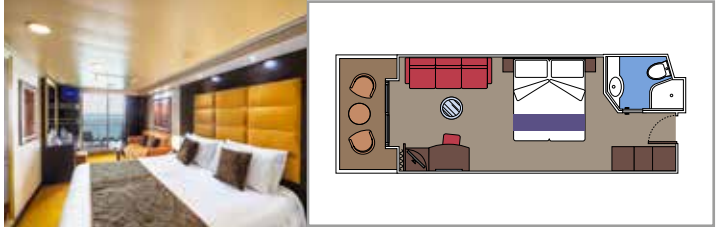

PREMIUM BALCONY BL3

≈19
≈4
12-13
4

› High deck location