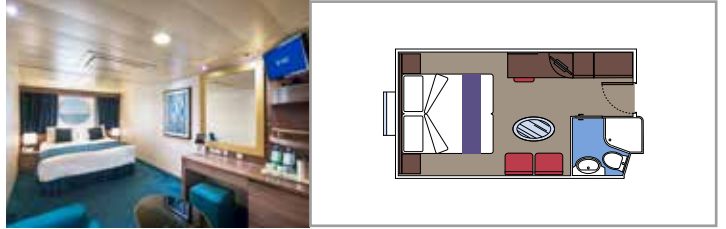

PREMIUM OCEAN VIEW

OL2

≈18
8
4

› Medium deck location