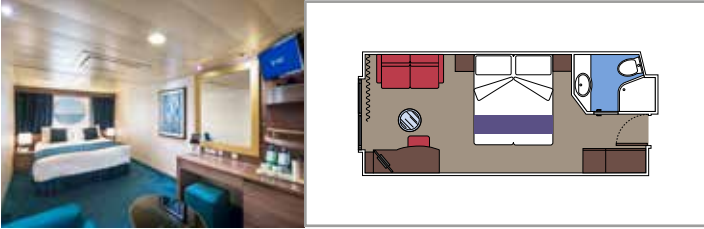

OCEAN VIEW

INCLUDED FACILITIES

- Window with sea view
- Relaxing armchair
- Comfortable double bed or single beds (on request)
- Bathroom with shower, vanity area with hairdryer
- Interactive TV, telephone, safe, minibard and air conditioning
- Wifi connection available (for a fee)

PREMIUM OCEAN VIEW

OL3

≈18
13
2

› High deck location