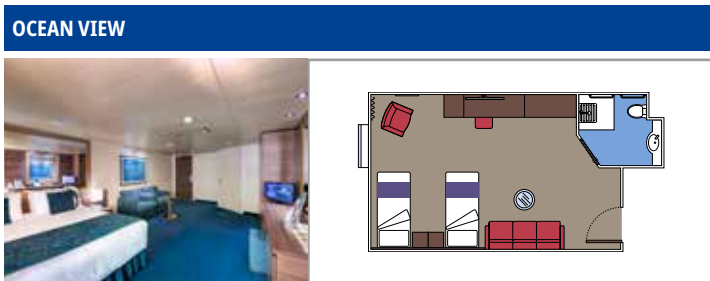

- Some Suites have a panoramic sealed window
- Spacious wardrobe
- Sitting area with sofa
- Comfortable double bed or single beds (on request)
- Bathroom with bathtub, vanity area with hairdryer
- Interactive TV, telephone, safe, minibard and air conditioning
- Wifi connection available (for a fee)

 Cabin size (m²)

 Balcony size (m²)

 Deck location

 Accommodating up to

BALCONY

INCLUDED FACILITIES

- Spacious wardrobe
- Sitting area with sofa
- Comfortable double bed or single beds (on request)
- Bathroom with shower or bathtub, vanity area with hairdryer
- Interactive TV, telephone, safe, minibard and air conditioning
- Wifi connection available (for a fee)

 Cabin size (m²)

 Balcony size (m²)

 Deck location

 Accommodating up to

OCEAN VIEW

INCLUDED FACILITIES

- Window with sea view
- Relaxing armchair
- Comfortable double bed or single beds (on request)
- Bathroom with shower, vanity area with hairdryer
- Interactive TV, telephone, safe, minibard and air conditioning
- Wifi connection available (for a fee)

DELUXE INTERIOR FOR GUESTS WITH DISABILITIES OR REDUCED MOBILITY

Available in:

- › **MSC Yacht Club Deluxe Suite (YC1)**
cabin size ≈35m²; balcony size ≈6m²; deck 16

Available in:

- › **Premium Balcony (BL3)**
cabin size ≈33m²; balcony size ≈6m²; high deck location (deck 12)
- › **Premium Balcony (BL2)**
cabin size ≈33m²; balcony size ≈6m²; medium deck location (deck 10-11)
- › **Premium Balcony (BL1)**
cabin size ≈33-39m²; balcony size ≈6m²; low deck location (deck 8-9)