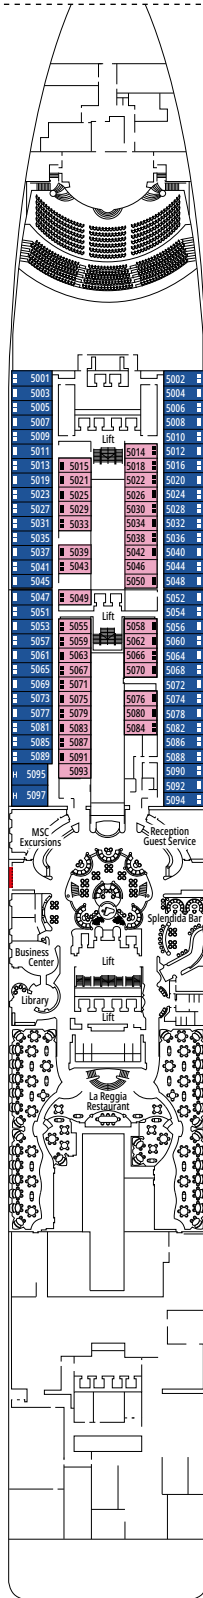

ROYAL PALM CASINO