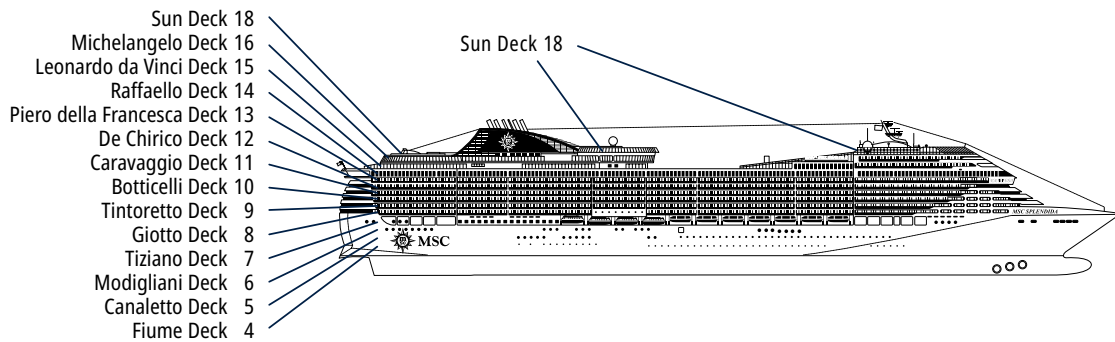

MSC SPLENDIDA

TECHNICAL SHEET

TECHNICAL CHARACTERISTICS OF THE SHIP

THE PURPLE JAZZ BAR

TECHNICAL CHARACTERISTICS OF THE SHIP	
GROSS TONNAGE	137.936
LENGTH / BEAM / HEIGHT	333,30 m / 37,92 m / 67,69 m
SURFACE AREA	450.000 m ² , included 27.000 m ² public area
DECKS	18, included 14 for guests
LIFTS	25, included 15 for guests (2 panoramic and 1 for the MSC Yacht Club)
VOLTAGE (IN CABIN)	110/220 volts
MAXIMUM SPEED	23,78 knots
STABILISERS	Stabilized with 2 fins
NUMBER OF PASSENGERS	4.363
NUMBER OF CABINS	1.637, included 43 for guests with disabilities or reduced mobility
CREW MEMBERS	Approx. 1.370
POOLS	5, included 1 with sliding roof, 1 for children and 1 for the MSC Yacht Club
WHIRLPOOLS	12 whirlpool baths
ENVIRONMENTAL TECHNOLOGY	AWT-Advanced Water Treatment, Energy Saving & Monitoring System, Clean Ship 2