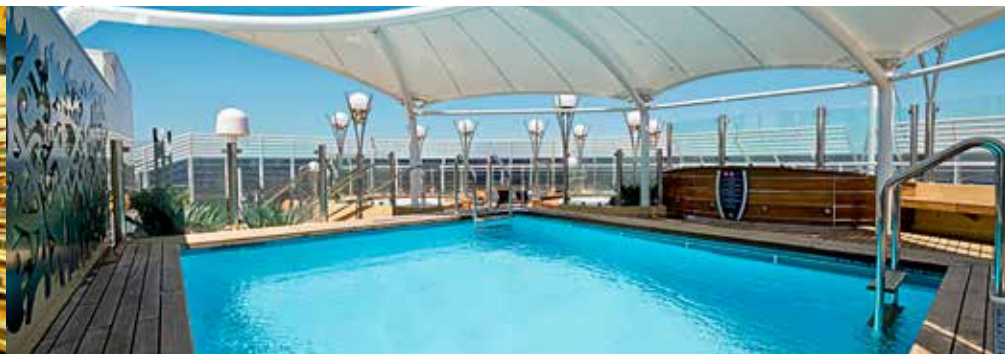

THE ONE POOL