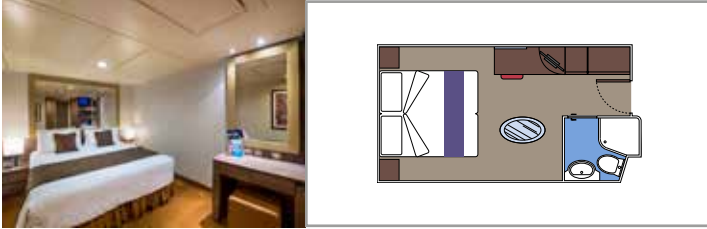

INTERIOR

INCLUDED FACILITIES

Comfortable double bed or single beds (on request)

Bathroom with shower, vanity area with hairdryer

Interactive TV, telephone, safe, minibar and air conditioning

Wifi connection available (for a fee)

DELUXE INTERIOR

IR2

≈17
10-13
4

› Medium deck location