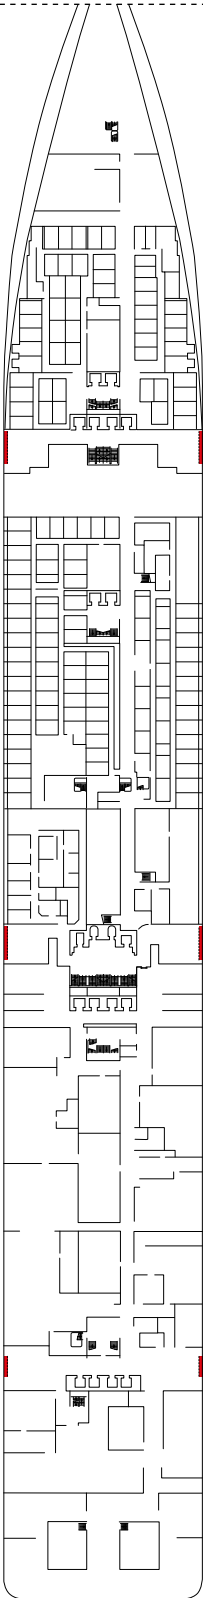

L'ESPRESSO COFFEE BAR