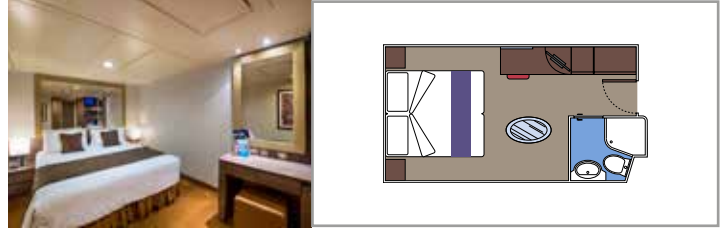

DELUXE INTERIOR

IR1

≈17
5-9
2

› Low deck location

The images are representative only. Size, layout and furniture may vary (within the same cabin category).

Cabin size (m²)

Balcony size (m²)

Deck location

Accommodating up to