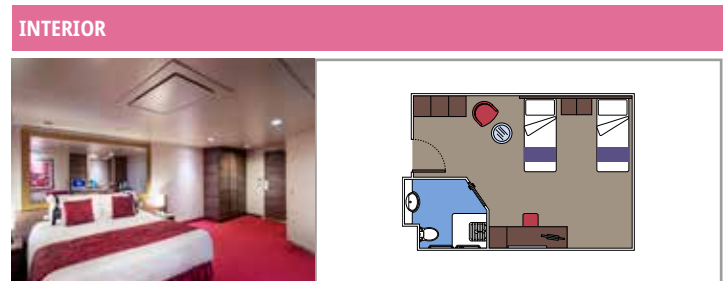

Available in:

- › **Deluxe Interior (IR2)**
  cabin size ≈25m²; medium deck location (deck 10-12)
- › **Deluxe Interior (IR1)**
  cabin size ≈25m²; low deck location (deck 8-9)

The images are representative only. Size, layout and furniture may vary (within the same cabin category).

FACILITIES FOR GUESTS WITH DISABILITIES OR REDUCED MOBILITY

Cabin door width	81,5 cm
Bathroom door width	90 cm
Size of cabin (floor space)	≈ 20 to ≈ 33 m²
Size of bathroom	4,1 m²
Is there a fold-down seat in the shower?	Yes
Height of seat from the floor	44 cm
Does the WC seat have grab rails?	Yes
Are wheelchairs available on board?	In limited numbers*
Are all decks/public areas accessible?	Yes
Are all lifeboats wheelchair-accessible?	No**
Do the lifts have deck indicators?	Visual, Audio & Braille
Can severely visually impaired/blind guests be catered for on the cruise?	Only with full-time carer

* Only for embarkation, disembarkation and emergencies.

** In the event of an emergency, dedicated personnel will help guests with disabilities or reduced mobility to board lifeboats.