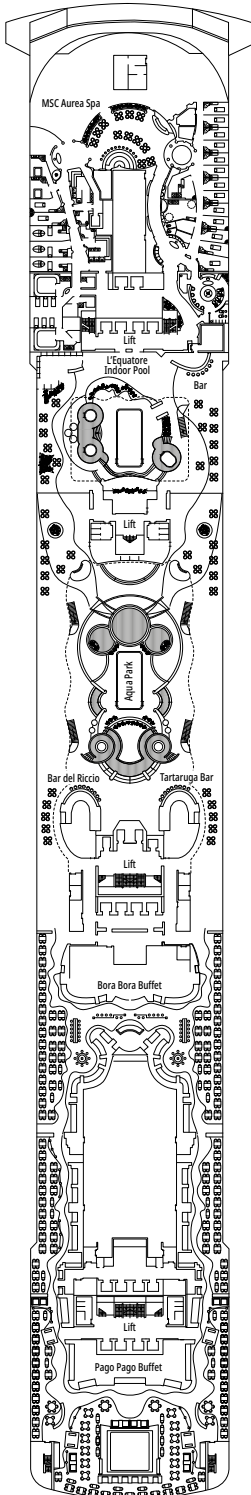

DECK 14
RAFFAELLO