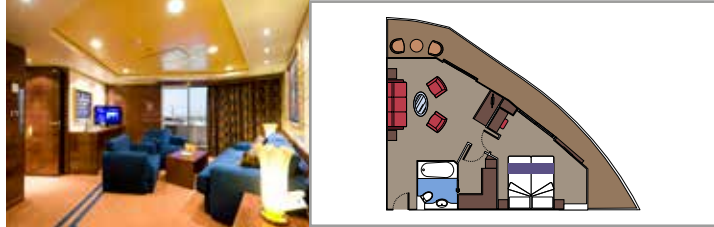

MSC YACHT CLUB ROYAL SUITE YC3

 ≈36
  ≈16
  16
  4

- › Balcony with dining table
- › Separate living area and dining room
- › Walk-in wardrobes

MSC YACHT CLUB EXECUTIVE & FAMILY SUITE YC2

 ≈45-53
  12
  4