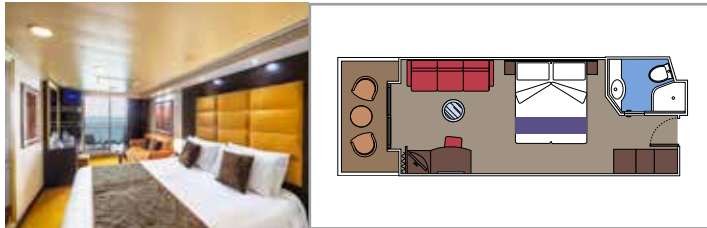

- Some Suites have a panoramic sealed window
- Spacious wardrobe
- Sitting area with sofa
- Comfortable double bed or single beds (on request)
- Bathroom with bathtub, vanity area with hairdryer
- Interactive TV, telephone, safe, minibard and air conditioning
- Wifi connection available (for a fee)

 Cabin size (m²)

 Balcony size (m²)

 Deck location

 Accommodating up to

BALCONY

INCLUDED FACILITIES

- Spacious wardrobe
- Sitting area with sofa
- Comfortable double bed or single beds (on request)
- Bathroom with shower or bathtub, vanity area with hairdryer
- Interactive TV, telephone, safe, minibard and air conditioning
- Wifi connection available (for a fee)

› Medium deck location

PREMIUM BALCONY BL1

 ≈19
  ≈4
  8-9
  4

› Low deck location

DELUXE BALCONY WITH PARTIAL VIEW BP

 ≈19
  ≈4
  8-13
  4

The images are representative only. Size, layout and furniture may vary (within the same cabin category).

 Cabin size (m²)

 Balcony size (m²)

 Deck location

 Accommodating up to

OCEAN VIEW

INCLUDED FACILITIES

- Window with sea view
- Relaxing armchair
- Comfortable double bed or single beds (on request)
- Bathroom with shower, vanity area with hairdryer
- Interactive TV, telephone, safe, minibard and air conditioning
- Wifi connection available (for a fee)