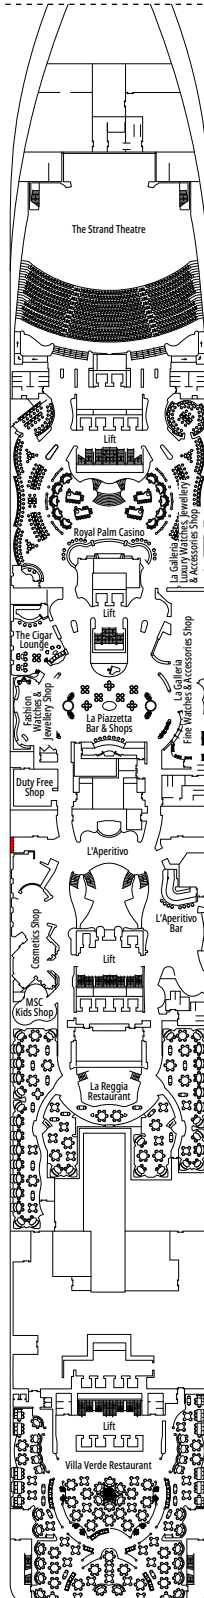

ROYAL PALM CASINO