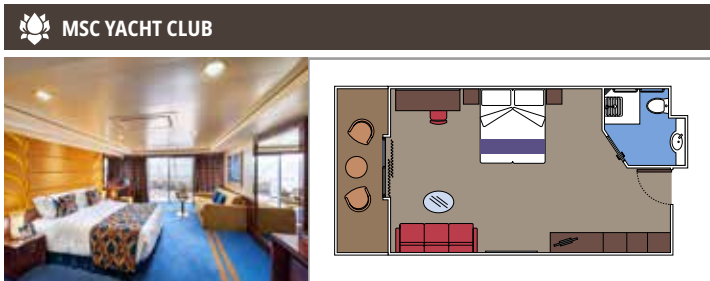

 Cabin size (m²)

 Balcony size (m²)

 Deck location

 Accommodating up to

BALCONY

INCLUDED FACILITIES

- Spacious wardrobe
- Sitting area with sofa
- Comfortable double bed or single beds (on request)
- Bathroom with shower or bathtub, vanity area with hairdryer
- Interactive TV, telephone, safe, minibard and air conditioning
- Wifi connection available (for a fee)

 Cabin size (m²)

 Balcony size (m²)

 Deck location

 Accommodating up to

OCEAN VIEW

INCLUDED FACILITIES

- Window with sea view
- Relaxing armchair
- Comfortable double bed or single beds (on request)
- Bathroom with shower, vanity area with hairdryer
- Interactive TV, telephone, safe, minibard and air conditioning
- Wifi connection available (for a fee)

› Low deck location

The images are representative only. Size, layout and furniture may vary (within the same cabin category).

 Cabin size (m²)

 Balcony size (m²)

 Deck location

 Accommodating up to

FACILITIES FOR GUESTS WITH DISABILITIES OR REDUCED MOBILITY

DELUXE INTERIOR FOR GUESTS WITH DISABILITIES OR REDUCED MOBILITY

Available in:

- › **MSC Yacht Club Deluxe Suite (YC1)**
cabin size ≈35m²; balcony size ≈6m²; deck 16

Available in:

- › **Premium Balcony (BL3)**
cabin size ≈33m²; balcony size ≈6m²; high deck location (deck 12)
- › **Premium Balcony (BL2)**
cabin size ≈33m²; balcony size ≈6m²; medium deck location (deck 10-11)
- › **Premium Balcony (BL1)**
cabin size ≈33-39m²; balcony size ≈6m²; low deck location (deck 8-9)