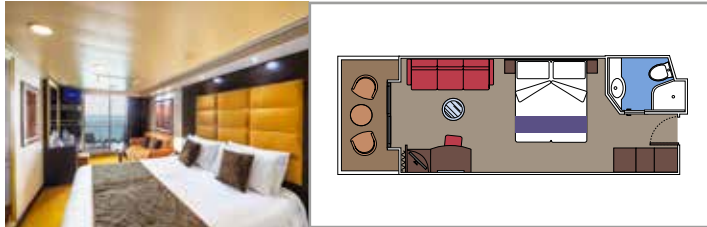

- Some Suites have a panoramic sealed window
- Spacious wardrobe
- Sitting area with sofa
- Comfortable double bed or single beds (on request)
- Bathroom with bathtub, vanity area with hairdryer
- Interactive TV, telephone, safe, minibard and air conditioning
- Wifi connection available (for a fee)

 Cabin size (m²)

 Balcony size (m²)

 Deck location

 Accommodating up to

BALCONY

INCLUDED FACILITIES

- Spacious wardrobe
- Sitting area with sofa
- Comfortable double bed or single beds (on request)
- Bathroom with shower or bathtub, vanity area with hairdryer
- Interactive TV, telephone, safe, minibard and air conditioning
- Wifi connection available (for a fee)

› Medium deck location

PREMIUM BALCONY BL1

 ≈19
  ≈4
  8-9
  4

› Low deck location

DELUXE BALCONY WITH PARTIAL VIEW BP

 ≈19
  ≈4
  8-13
  4

The images are representative only. Size, layout and furniture may vary (within the same cabin category).

 Cabin size (m²)

 Balcony size (m²)

 Deck location

 Accommodating up to

OCEAN VIEW

INCLUDED FACILITIES

- Window with sea view
- Relaxing armchair
- Comfortable double bed or single beds (on request)
- Bathroom with shower, vanity area with hairdryer
- Interactive TV, telephone, safe, minibard and air conditioning
- Wifi connection available (for a fee)