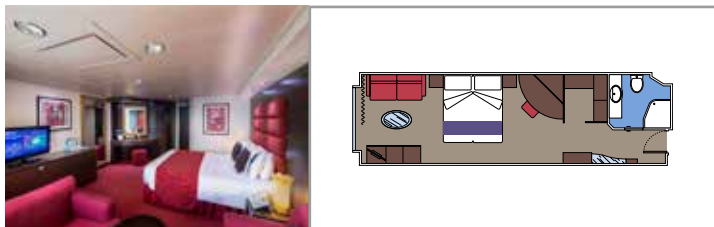

PREMIUM SUITE AUREA WITH SEALED WINDOW

SLS

≈25-31
9-11
4

› Sealed panoramic window