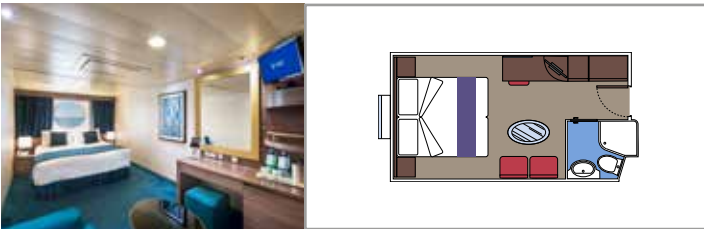

- Some Suites have a panoramic sealed window
- Spacious wardrobe
- Sitting area with sofa
- Comfortable double bed or single beds (on request)
- Bathroom with bathtub, vanity area with hairdryer
- Interactive TV, telephone, safe, minibard and air conditioning
- Wifi connection available (for a fee)

 Cabin size (m²)

 Balcony size (m²)

 Deck location

 Accommodating up to

BALCONY

INCLUDED FACILITIES

- Spacious wardrobe
- Sitting area with sofa
- Comfortable double bed or single beds (on request)
- Bathroom with shower or bathtub, vanity area with hairdryer
- Interactive TV, telephone, safe, minibard and air conditioning
- Wifi connection available (for a fee)

 Cabin size (m²)

 Balcony size (m²)

 Deck location

 Accommodating up to

OCEAN VIEW

INCLUDED FACILITIES

- Window with sea view
- Relaxing armchair
- Comfortable double bed or single beds (on request)
- Bathroom with shower, vanity area with hairdryer
- Interactive TV, telephone, safe, minibard and air conditioning
- Wifi connection available (for a fee)

PREMIUM OCEAN VIEW

OL1

 ≈18
  5
  4

› Low deck location

The images are representative only. Size, layout and furniture may vary (within the same cabin category).

 Cabin size (m²)

 Balcony size (m²)

 Deck location