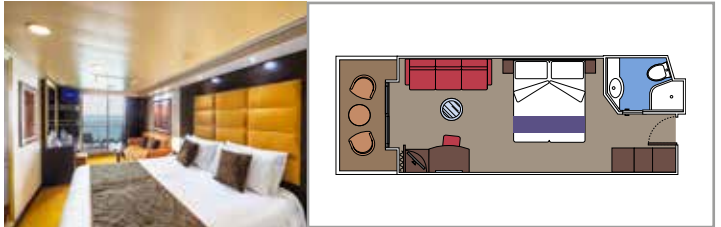

- Some Suites have a panoramic sealed window
- Spacious wardrobe
- Sitting area with sofa
- Comfortable double bed or single beds (on request)
- Bathroom with bathtub, vanity area with hairdryer
- Interactive TV, telephone, safe, minibard and air conditioning
- Wifi connection available (for a fee)

 Cabin size (m²)

 Balcony size (m²)

 Deck location

 Accommodating up to

BALCONY

INCLUDED FACILITIES

- Spacious wardrobe
- Sitting area with sofa
- Comfortable double bed or single beds (on request)
- Bathroom with shower or bathtub, vanity area with hairdryer
- Interactive TV, telephone, safe, minibard and air conditioning
- Wifi connection available (for a fee)

› Medium deck location

PREMIUM BALCONY BL1

 ≈19
  ≈4
  8-9
  4

› Low deck location

DELUXE BALCONY WITH PARTIAL VIEW BP

 ≈19
  ≈4
  8-13
  4

The images are representative only. Size, layout and furniture may vary (within the same cabin category).

 Cabin size (m²)

 Balcony size (m²)

 Deck location

 Accommodating up to

OCEAN VIEW

INCLUDED FACILITIES

- Window with sea view
- Relaxing armchair
- Comfortable double bed or single beds (on request)
- Bathroom with shower, vanity area with hairdryer
- Interactive TV, telephone, safe, minibard and air conditioning
- Wifi connection available (for a fee)