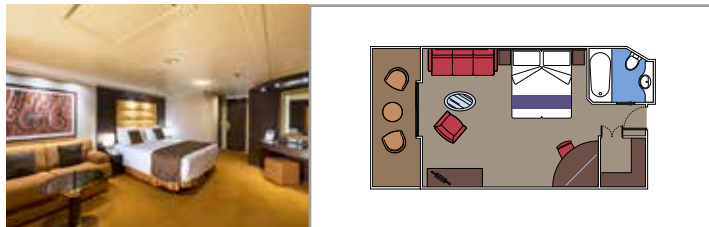

- Some Suites have a panoramic sealed window
- Spacious wardrobe
- Sitting area with sofa
- Comfortable double bed or single beds (on request)
- Bathroom with bathtub, vanity area with hairdryer
- Interactive TV, telephone, safe, minibard and air conditioning
- Wifi connection available (for a fee)

GRAND SUITE AUREA

SX

 ≈38-41
  ≈4-6
  9-11
  4

PREMIUM SUITE AUREA

SL1

 ≈29-33
  ≈4-6
  10-12
  3

PREMIUM SUITE AUREA WITH SEALED WINDOW

SLS

 Cabin size (m²)

 Balcony size (m²)

 Deck location

 Accommodating up to

BALCONY

INCLUDED FACILITIES

- Spacious wardrobe
- Sitting area with sofa
- Comfortable double bed or single beds (on request)
- Bathroom with shower or bathtub, vanity area with hairdryer
- Interactive TV, telephone, safe, minibard and air conditioning
- Wifi connection available (for a fee)

 Cabin size (m²)

 Balcony size (m²)

 Deck location

 Accommodating up to

OCEAN VIEW

INCLUDED FACILITIES

- Window with sea view
- Relaxing armchair
- Comfortable double bed or single beds (on request)
- Bathroom with shower, vanity area with hairdryer
- Interactive TV, telephone, safe, minibard and air conditioning
- Wifi connection available (for a fee)