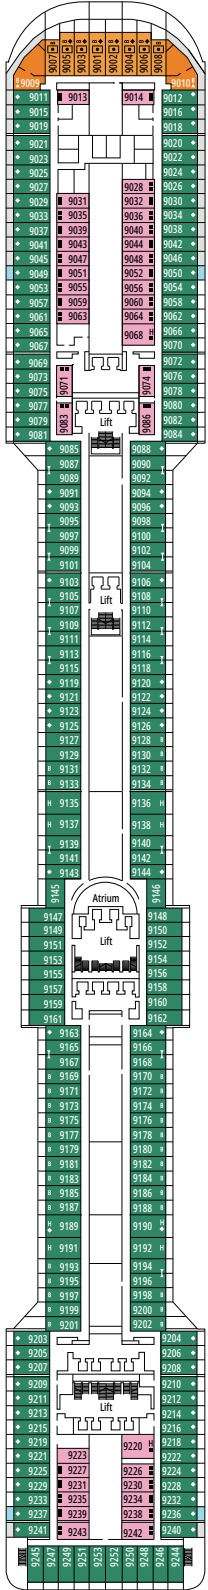

BUTCHER'S CUT