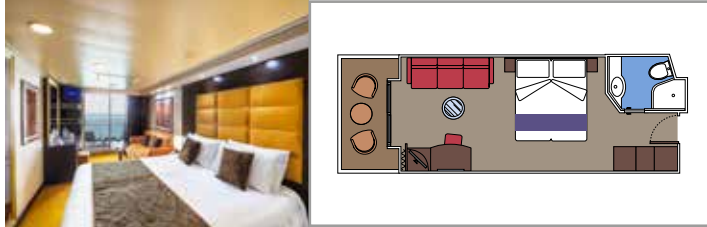

BALCONY

INCLUDED FACILITIES

- Spacious wardrobe
- Sitting area with sofa
- Comfortable double bed or single beds (on request)
- Bathroom with shower or bathtub, vanity area with hairdryer
- Interactive TV, telephone, safe, minibard and air conditioning
- Wifi connection available (for a fee)

DELUXE BALCONY AUREA BA

≈19
≈4
11-13
4

› Best ship position