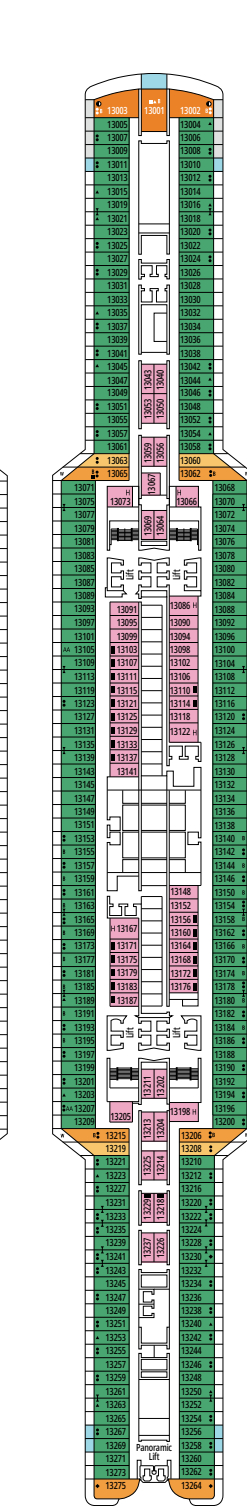

ARCADE GAMES & BOWLING