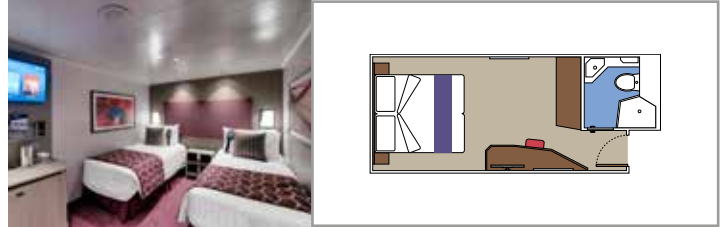

DELUXE INTERIOR

IR2

≈14
11-15
4

› Medium deck location