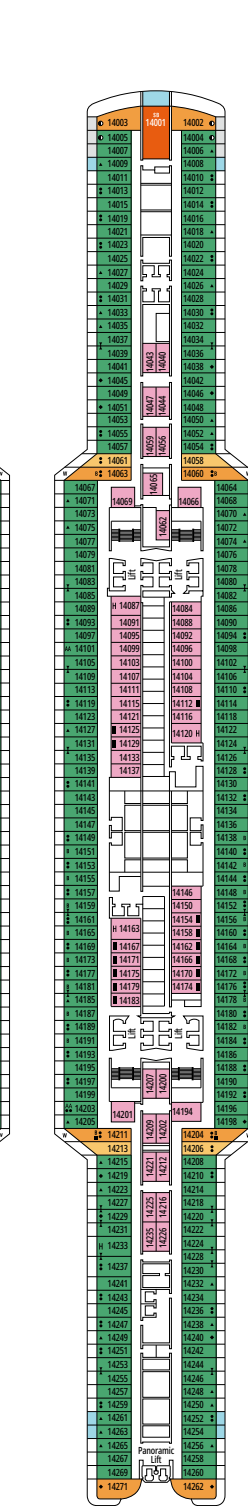

ARCADE GAMES & BOWLING