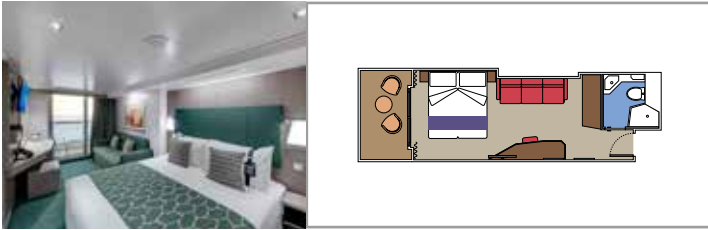

DELUXE BALCONY

BR3

≈17
≈5
13-14
4

› High deck location