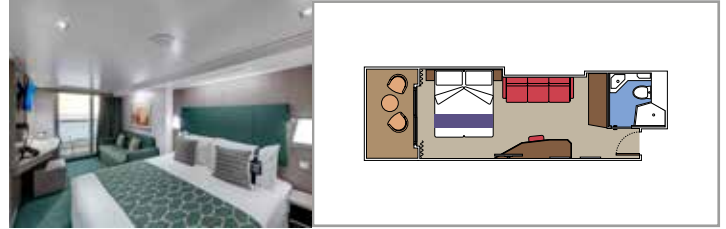

DELUXE BALCONY

BR4

≈17
≈5
15
4

› Top deck location