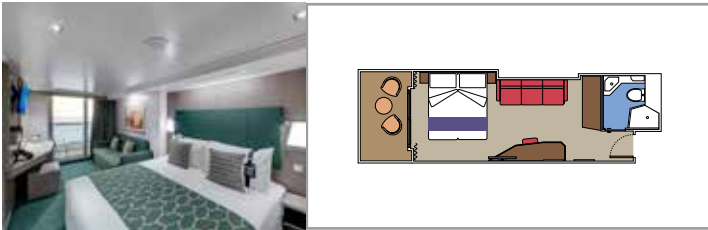

DELUXE BALCONY

BR1

≈17
≈5
9-10
4

› Low deck location

The images are representative only. Size, layout and furniture may vary (within the same cabin category).

Cabin size (m²)

Balcony size (m²)

Deck location

Accommodating up to