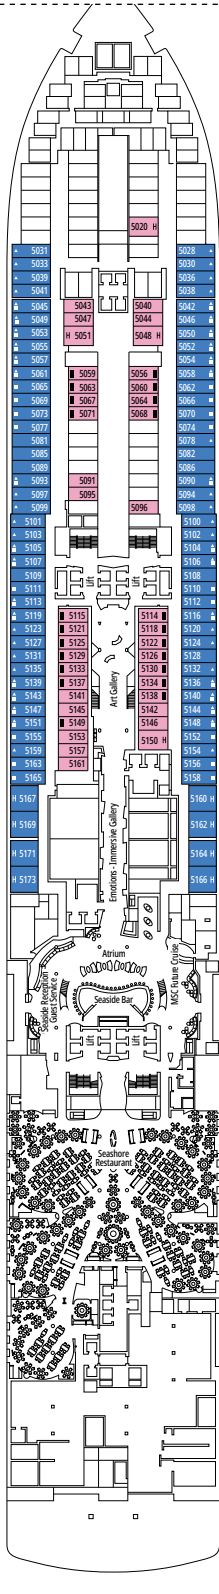

DECK 5
CAPE COD