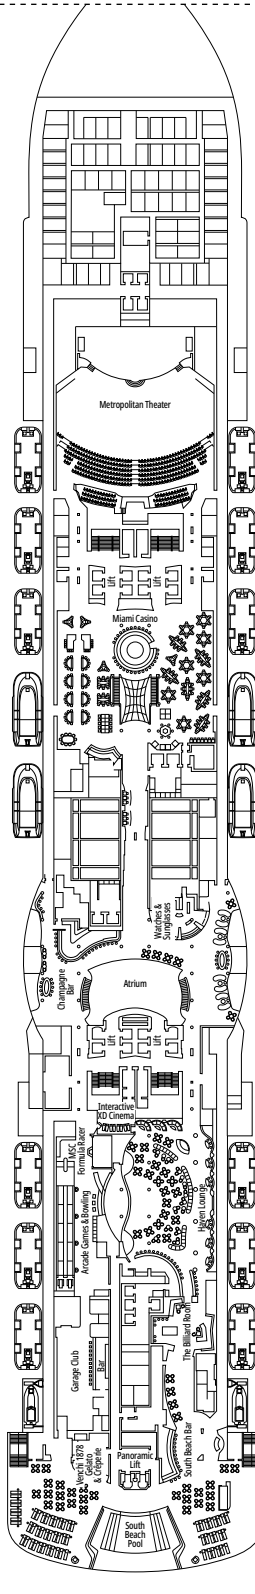

DECK 7
SOUTH BEACH