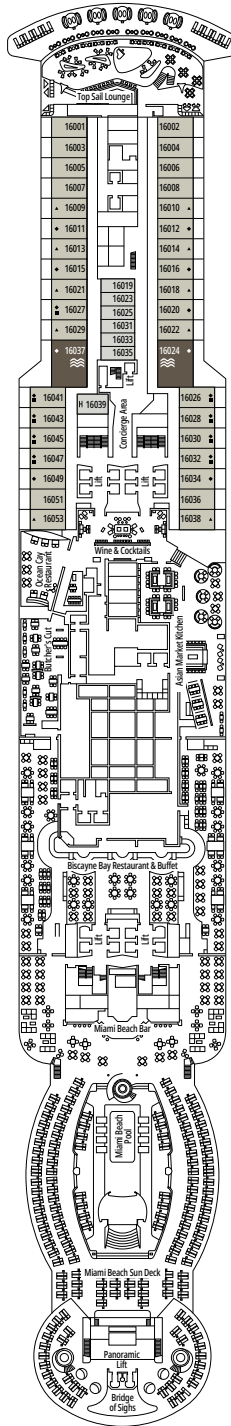

DECK 15
VENICE BEACH

DECK 20
SUN DECK