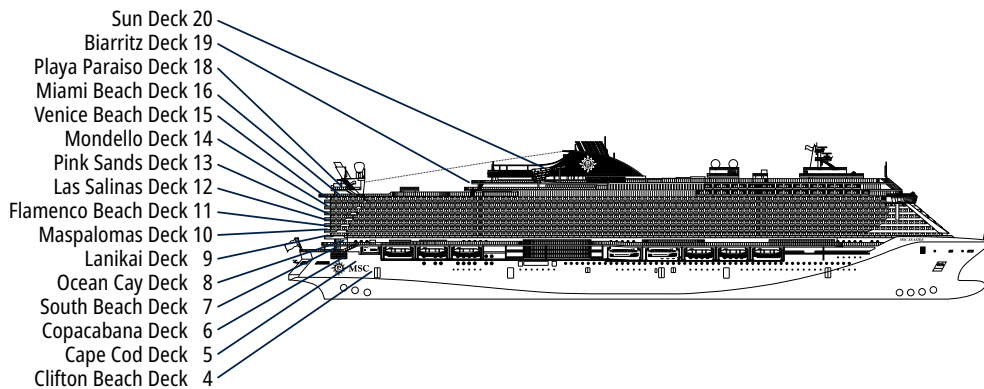

TECHNICAL CHARACTERISTICS OF THE SHIP

BRIDGE OF SIGHTS

TECHNICAL CHARACTERISTICS OF THE SHIP	
GROSS TONNAGE	153.516
LENGTH / BEAM / HEIGHT	323 m / 41 m / 74,8 m
SURFACE AREA	450.000 m ² , included 43.500 m ² public areas
PUBLIC AREA RATIO	10,5 m ² per passenger
DECKS	20, included 15 for guests
LIFTS	33, included 19 for guests (incl. 2 panoramic)
VOLTAGE (IN CABIN)	110/220 volts
MAXIMUM SPEED	22,95 knots
STABILIZERS	Stabilized with 2 fins
NUMBER OF PASSENGERS	5.334
NUMBER OF CABINS	2.066, included 52 for guests with disabilities or reduced mobility
CREW MEMBERS	Approx. 1.513
POOLS	4, included 1 with sliding roof and 1 for the MSC Yacht Club
WHIRLPOOLS	13 whirlpool baths included 2 for the MSC Yacht Club; 28 Suites and 2 Royal Suites with private whirlpool bath
ENVIRONMENTAL TECHNOLOGY	AWT-Advanced Water Treatment, Energy Saving & Monitoring System, scrubber and exhaust gas treatment, Led Light technology