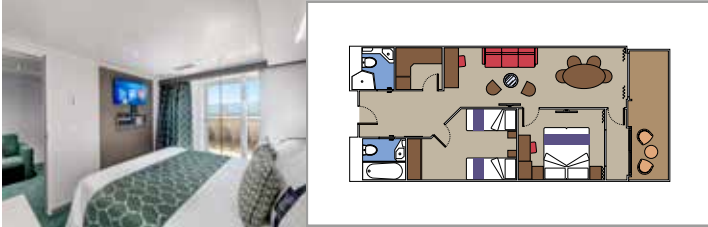

- › Sitting area with sofa
- › Spacious wardrobe

MSC YACHT CLUB INTERIOR SUITE YIN

 ≈21
  16-18
  2

- › Spacious wardrobe

The images are representative only. Size, layout and furniture may vary (within the same cabin category).

 Cabin size (m²)

 Balcony size (m²)

 Deck location

 Accommodating up to

SUITE AUREA

INCLUDED FACILITIES

- Some Suites have balcony with private whirlpool
- Sitting area with sofa
- Spacious wardrobe
- Comfortable double bed or single beds (on request)
- Bathroom with shower or bathtub, vanity area with hairdryer
- Interactive TV, telephone, safe, minibar and air conditioning
- Wifi connection available (for a fee)

TWO-BEDROOM GRAND SUITE AUREA

SD

 ≈49
  ≈17
  11-14
  5

- › Sitting area with sofa or separate living area
- › Two bathrooms, one with bathtub and one with shower
- › Two bedrooms, one with double bed and one with two single beds
- › Walk-in wardrobe

GRAND SUITE AUREA

SX

 ≈35-49
  ≈10-21
  9-13
  4

- › Sitting area with sofa or separate living area
- › Walk-in wardrobe

PREMIUM SUITE AUREA WITH WHIRLPOOL

SLW

 ≈28
  ≈7
  9-15
  5

- › Large balcony with its own private whirlpool bath
- › Sitting area with sofa
- › Spacious wardrobe