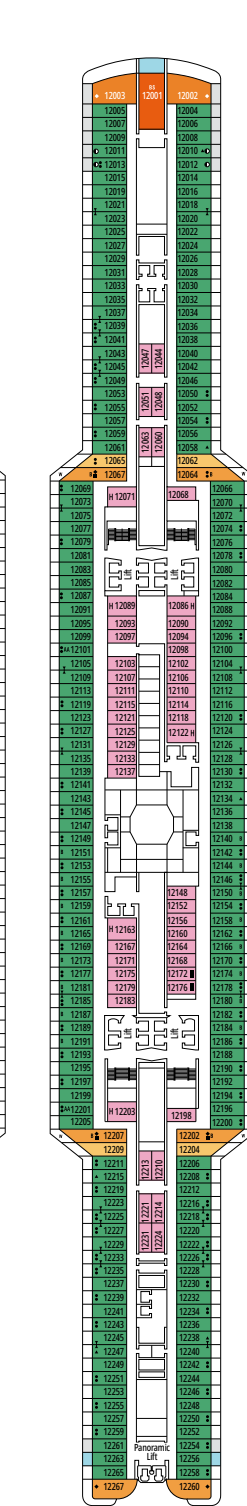

ARCADE GAMES & BOWLING