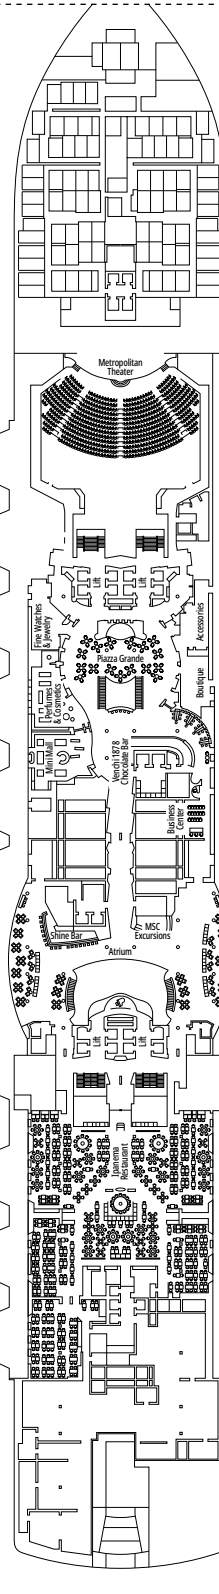

DECK 6
COPACABANA