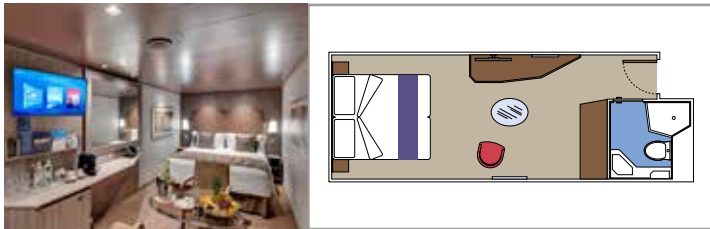

TOP SAIL LOUNGE

MSC YACHT CLUB POOL

INCLUDED FACILITIES

- Luxury Suites with premium interiors
- Spacious wardrobe
- Sitting area with sofa or separate living area
- Comfortable double bed or single beds (on request)
- Bathroom with shower and/or bathtub, vanity area with hairdryer
- Interactive TV, telephone, safe, minibar and air conditioning
- Wifi connection included

MSC YACHT CLUB ROYAL SUITE YC3

 ≈62
  ≈33
  16
  4

- › Balcony with private whirlpool bath and dining table
- › Separate living area and dining room
- › Walk-in wardrobe

MSC YACHT CLUB DELUXE SUITE YC1

 ≈25
  ≈8
  16-18
  5

- › Sitting area with sofa
- › Spacious wardrobe

MSC YACHT CLUB INTERIOR SUITE YIN

 ≈21
  16-18
  2

- › Spacious wardrobe

The images are representative only. Size, layout and furniture may vary (within the same cabin category).

 Cabin size (m²)

 Balcony size (m²)

 Deck location

 Accommodating up to

SUITE AUREA

INCLUDED FACILITIES

- Some Suites have balcony with private whirlpool
- Sitting area with sofa
- Spacious wardrobe
- Comfortable double bed or single beds (on request)
- Bathroom with shower or bathtub, vanity area with hairdryer
- Interactive TV, telephone, safe, minibar and air conditioning
- Wifi connection available (for a fee)