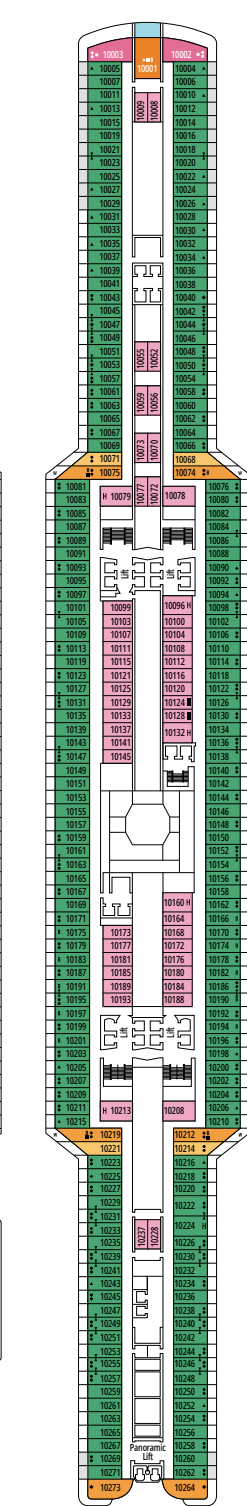

ARCADE GAMES & BOWLING