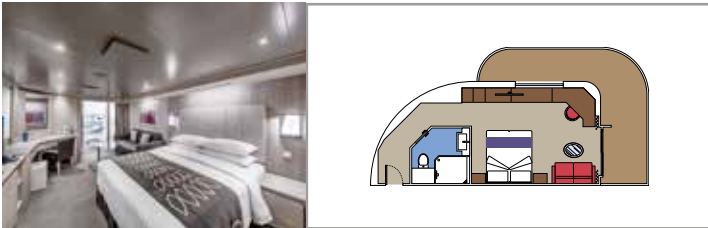

PREMIUM SUITE AUREA

SL1

≈26-32
≈9-14
9-15
4

- › Sitting area with sofa
- › Spacious wardrobe