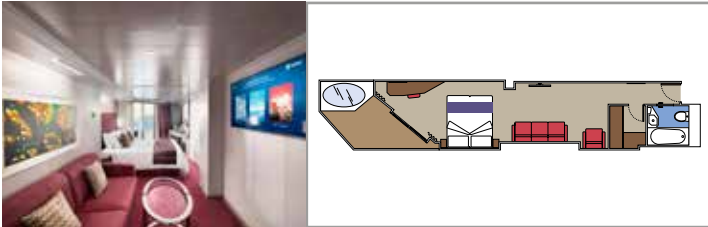

 Cabin size (m²)

 Balcony size (m²)

 Deck location

 Accommodating up to

SUITE AUREA

INCLUDED FACILITIES

- Some Suites have balcony with private whirlpool
- Sitting area with sofa
- Spacious wardrobe
- Comfortable double bed or single beds (on request)
- Bathroom with shower or bathtub, vanity area with hairdryer
- Interactive TV, telephone, safe, minibar and air conditioning
- Wifi connection available (for a fee)

GRAND SUITE AUREA

SX

 ≈35-49
  ≈10-21
  9-13
  4

- › Sitting area with sofa or separate living area
- › Walk-in wardrobe

PREMIUM SUITE AUREA WITH WHIRLPOOL

SLW

 ≈28
  ≈7
  9-15
  5

- › Large balcony with its own private whirlpool bath
- › Sitting area with sofa
- › Spacious wardrobe

PREMIUM SUITE AUREA WITH TERRACE

SLT

 ≈28
  ≈38
  9
  4

- › Sitting area with sofa
- › Spacious wardrobe

PREMIUM SUITE AUREA

SL1

 ≈26-32
  ≈9-14
  9-15
  4

- › Sitting area with sofa
- › Spacious wardrobe

The images are representative only. Size, layout and furniture may vary (within the same cabin category).

 Cabin size (m²)

 Balcony size (m²)

 Deck location

 Accommodating up to

BALCONY

INCLUDED FACILITIES

- Balcony*
- Sitting area with sofa
- Comfortable double bed or single beds (on request)
- Bathroom with shower or bathtub, vanity area with hairdryer
- Interactive TV, telephone, safe, minibar and air conditioning
- Wifi connection available (for a fee)