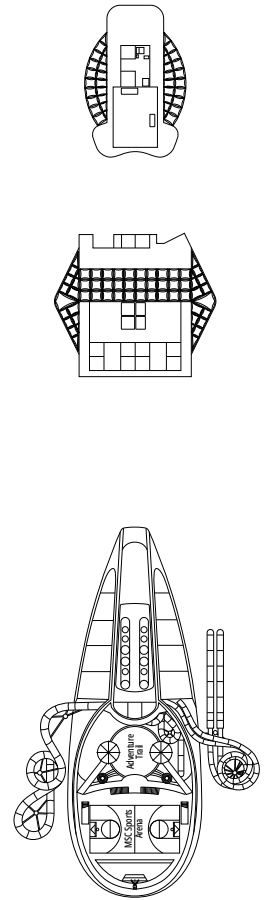

DECK 20
SUN DECK