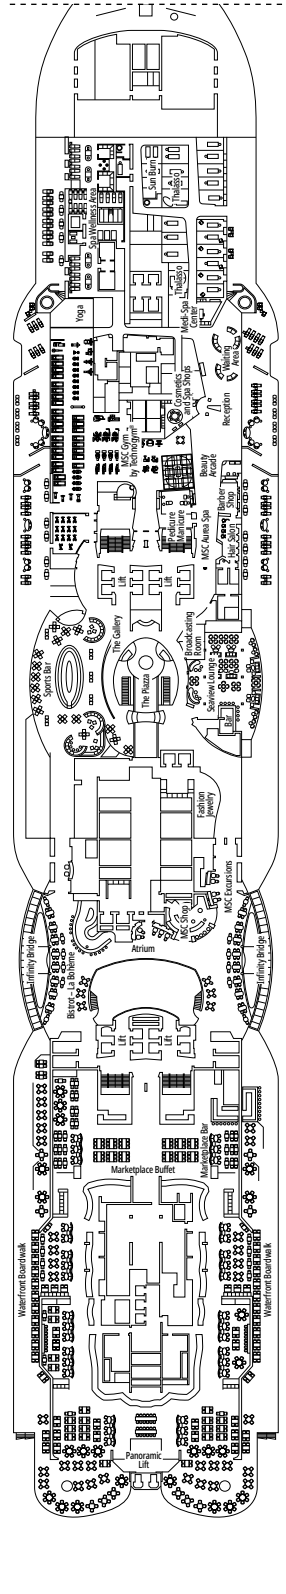

DECK 8
OCEAN CAY