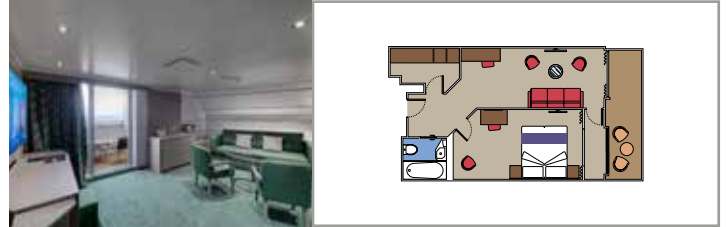

TOP SAIL LOUNGE

MSC YACHT CLUB POOL

INCLUDED FACILITIES

- Luxury Suites with premium interiors
- Spacious wardrobe
- Sitting area with sofa or separate living area
- Comfortable double bed or single beds (on request)
- Bathroom with shower and/or bathtub, vanity area with hairdryer
- Interactive TV, telephone, safe, minibar and air conditioning
- Wifi connection included

 Cabin size (m²)

 Balcony size (m²)

 Deck location

 Accommodating up to

SUITE AUREA

INCLUDED FACILITIES

- Some Suites have balcony with private whirlpool
- Sitting area with sofa
- Spacious wardrobe
- Comfortable double bed or single beds (on request)
- Bathroom with shower or bathtub, vanity area with hairdryer
- Interactive TV, telephone, safe, minibar and air conditioning
- Wifi connection available (for a fee)

TWO-BEDROOM GRAND SUITE AUREA

SD

 ≈49
  ≈17
  11-14
  5

- › Sitting area with sofa or separate living area
- › Two bathrooms, one with bathtub and one with shower
- › Two bedrooms, one with double bed and one with two single beds
- › Walk-in wardrobe

GRAND SUITE AUREA

SX

 ≈35-49
  ≈10-21
  9-13
  4

- › Sitting area with sofa or separate living area
- › Walk-in wardrobe

PREMIUM SUITE AUREA WITH WHIRLPOOL

SLW

 ≈28
  ≈7
  9-15
  5

- › Large balcony with its own private whirlpool bath
- › Sitting area with sofa
- › Spacious wardrobe