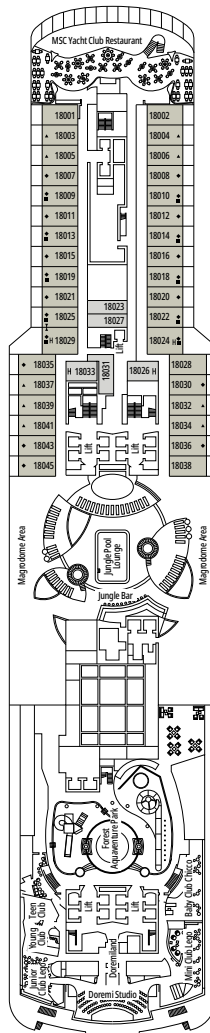

DECK 15
VENICE BEACH

DECK 20
SUN DECK