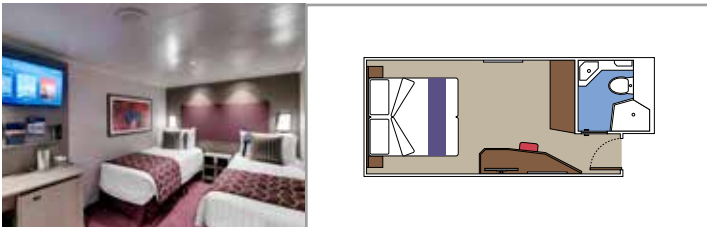

DELUXE INTERIOR

IR1

≈14
5-10
4

› Low deck location

The images are representative only. Size, layout and furniture may vary (within the same cabin category).

Cabin size (m²)

Balcony size (m²)

Deck location

Accommodating up to