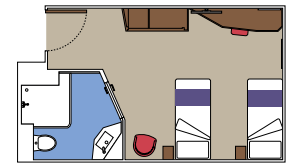

INTERIOR

Available in:

- › **Deluxe Interior (IR2)**
  cabin size ≈16-21m²; deck 11-15
- › **Deluxe Interior (IR1)**
  cabin size ≈14-21m²; deck 5-10

Some cabins for guests with disabilities or reduced mobility have twin beds that can't be converted into double beds. The images are representative only; the size, layout and furniture may vary (within the same cabin category).

FACILITIES FOR GUESTS WITH DISABILITIES OR REDUCED MOBILITY

Cabin door width	90 cm
Bathroom door width	88 cm
Size of cabin (floor space)	from 16 to ≈ 33 m²
Size of bathroom	4 m², except cabins 9093 (2 m²) and 14233 (3 m²)
Is there a fold-down seat in the shower?	Yes
Height of seat from the floor	44 cm
Does the WC seat have grab rails?	Yes
Are wheelchairs available on board?	In limited numbers*
Are all decks/public areas accessible?	Yes
Are all lifeboats wheelchair-accessible?	No**
Do the lifts have deck indicators?	Visual - Audio & Braille; Braille on hand rails at stair landings, cabin doors, and directional signs
Can severely visually impaired/blind guests be catered for on the cruise?	Only with full-time carer
Pool lift	Yes

* Only for embarkation, disembarkation and emergencies.

** In the event of an emergency, dedicated personnel will help guests with disabilities or reduced mobility to board lifeboats.