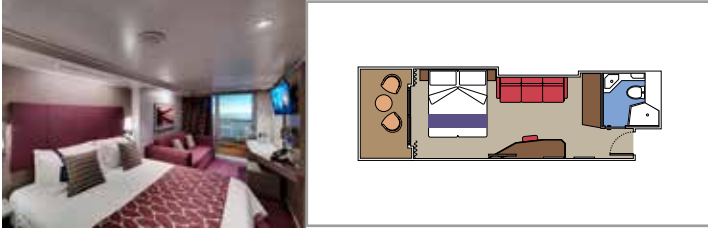

BALCONY

INCLUDED FACILITIES

- Balcony*
- Sitting area with sofa
- Comfortable double bed or single beds (on request)
- Bathroom with shower or bathtub, vanity area with hairdryer
- Interactive TV, telephone, safe, minibar and air conditioning
- Wifi connection available (for a fee)

*Some cabins have a metal balcony front, instead of glass.

DELUXE BALCONY AUREA

BA

≈17
≈9
9
4

› Best ship position