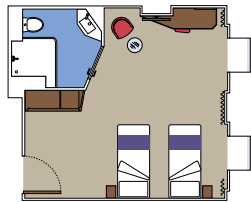

OCEAN VIEW

Available in:

- › **Deluxe Ocean View (OR1)**
  cabin size ≈26m²; deck 5