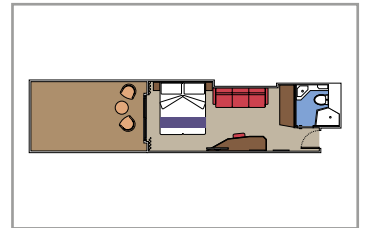

PREMIUM SUITE AUREA WITH TERRACE

SLT

 ≈28
  ≈38
  9
  4

- › Sitting area with sofa
- › Spacious wardrobe

PREMIUM SUITE AUREA

SL1

 ≈26-32
  ≈9-14
  9-15
  4

- › Sitting area with sofa
- › Spacious wardrobe

DELUXE SUITE AUREA

SR1

 ≈20
  ≈8

- › Sitting area with sofa
- › Spacious wardrobe
- › Deck 9-15
- › Accommodating up to 4 people

JUNIOR SUITE AUREA

SM

 ≈17
  ≈16

- › Sitting area with sofa
- › Spacious wardrobe
- › Deck 9
- › Accommodating up to 4 people

The images are representative only. Size, layout and furniture may vary (within the same cabin category).

 Cabin size (m²)

 Balcony size (m²)

 Deck location

 Accommodating up to

BALCONY

INCLUDED FACILITIES

- Balcony*
- Sitting area with sofa
- Comfortable double bed or single beds (on request)
- Bathroom with shower or bathtub, vanity area with hairdryer
- Interactive TV, telephone, safe, minibar and air conditioning
- Wifi connection available (for a fee)