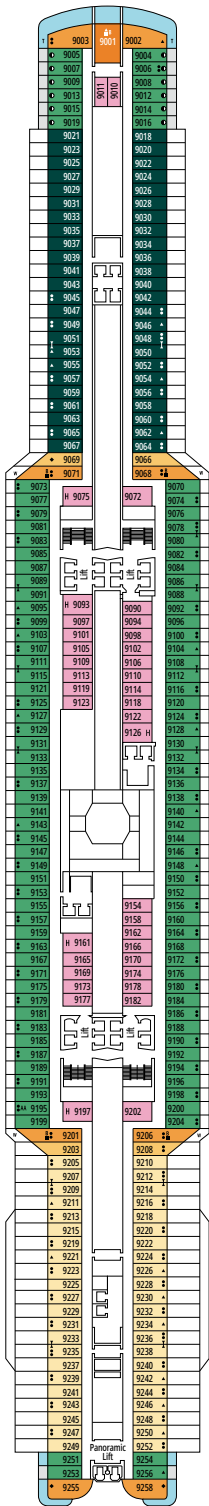

ARCADE GAMES & BOWLING