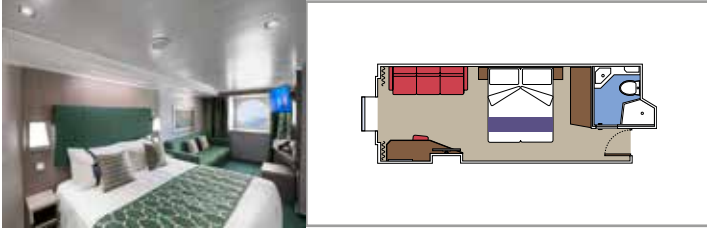

OCEAN VIEW

INCLUDED FACILITIES

- Window with sea view
- Comfortable double bed or single beds (on request)
- Bathroom with shower, vanity area with hairdryer
- Interactive TV, telephone, safe, minibar and air conditioning
- Wifi connection available (for a fee)

DELUXE OCEAN VIEW

OR1

≈17 5 4

› Low deck location

The images are representative only. Size, layout and furniture may vary (within the same cabin category).

Cabin size (m²)

Balcony size (m²)

Deck location

Accommodating up to