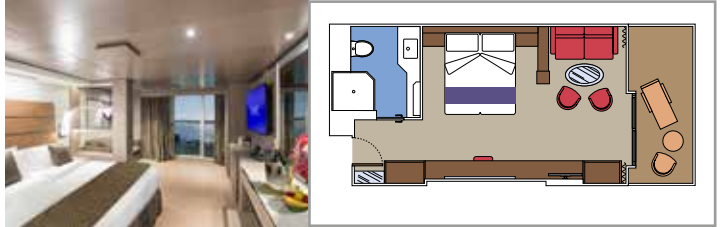

TOP SAIL LOUNGE

MSC YACHT CLUB POOL

INCLUDED FACILITIES

- Luxury Suites with premium interiors
- Spacious wardrobe
- Sitting area with sofa or separate living area
- Comfortable double bed or single beds (on request)
- Bathroom with shower and/or bathtub, vanity area with hairdryer
- Interactive TV, telephone, safe, minibar and air conditioning
- Wifi connection included

MSC YACHT CLUB ROYAL SUITE YC3

 ≈62
  ≈33
  16
  4

- › Balcony with private whirlpool bath and dining table
- › Separate living area and dining room
- › Walk-in wardrobe

MSC YACHT CLUB DELUXE SUITE YC1

 ≈25
  ≈8
  16-18
  5

- › Sitting area with sofa
- › Spacious wardrobe

MSC YACHT CLUB INTERIOR SUITE YIN

 ≈21
  16-18
  2

- › Spacious wardrobe

The images are representative only. Size, layout and furniture may vary (within the same cabin category).

 Cabin size (m²)

 Balcony size (m²)

 Deck location

 Accommodating up to

SUITE AUREA

INCLUDED FACILITIES

- Some Suites have balcony with private whirlpool
- Sitting area with sofa
- Spacious wardrobe
- Comfortable double bed or single beds (on request)
- Bathroom with shower or bathtub, vanity area with hairdryer
- Interactive TV, telephone, safe, minibar and air conditioning
- Wifi connection available (for a fee)