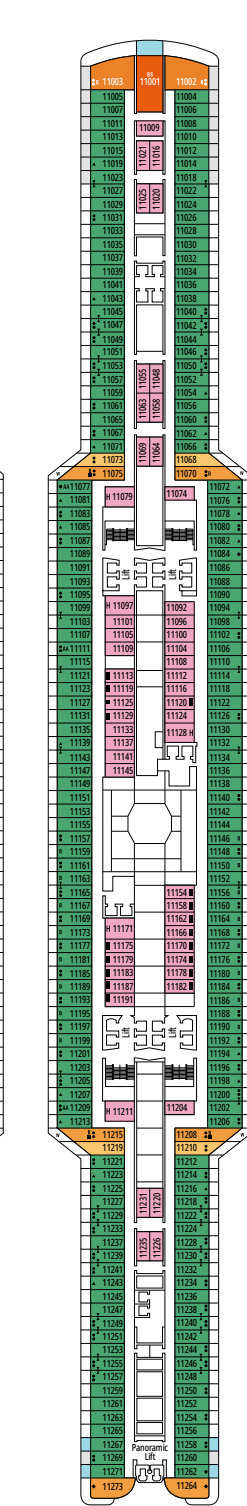

ARCADE GAMES & BOWLING