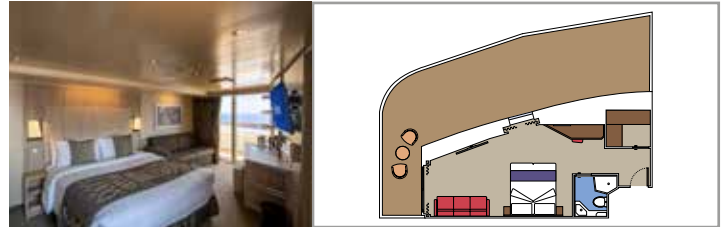

PREMIUM SUITE AUREA WITH TERRACE

SLT

≈28
≈38
9
4

- › Sitting area with sofa
- › Spacious wardrobe