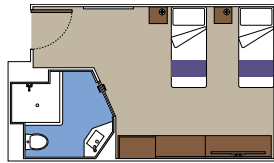

 Cabin size (m²)

 Balcony size (m²)

 Deck location

 Accommodating up to

SUITE AUREA

INCLUDED FACILITIES

- Some Suites have balcony with private whirlpool
- Sitting area with sofa
- Spacious wardrobe
- Comfortable double bed or single beds (on request)
- Bathroom with shower or bathtub, vanity area with hairdryer
- Interactive TV, telephone, safe, minibar and air conditioning
- Wifi connection available (for a fee)

The images are representative only. Size, layout and furniture may vary (within the same cabin category).

 Cabin size (m²)

 Balcony size (m²)

 Deck location

 Accommodating up to

BALCONY

INCLUDED FACILITIES

- Balcony*
- Sitting area with sofa
- Comfortable double bed or single beds (on request)
- Bathroom with shower or bathtub, vanity area with hairdryer
- Interactive TV, telephone, safe, minibar and air conditioning
- Wifi connection available (for a fee)

The images are representative only. Size, layout and furniture may vary (within the same cabin category).

 Cabin size (m²)

 Balcony size (m²)

 Deck location

 Accommodating up to

FACILITIES FOR GUESTS WITH DISABILITIES OR REDUCED MOBILITY

MSC YACHT CLUB INTERIOR SUITE FOR GUESTS WITH DISABILITIES OR REDUCED MOBILITY

MSC YACHT CLUB

Available in:

- › **MSC Yacht Club Deluxe Suite (YC1)**
cabin size ≈33m²; balcony size ≈25m²; deck 18
- › **MSC Yacht Club Interior Suite (YIN)**
cabin size ≈21m²; deck 16-18