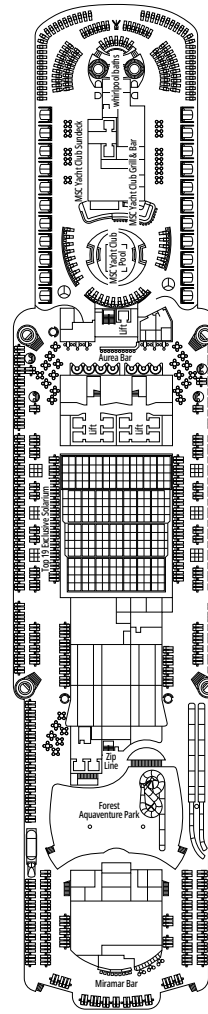

DECK 15
VENICE BEACH

DECK 20
SUN DECK