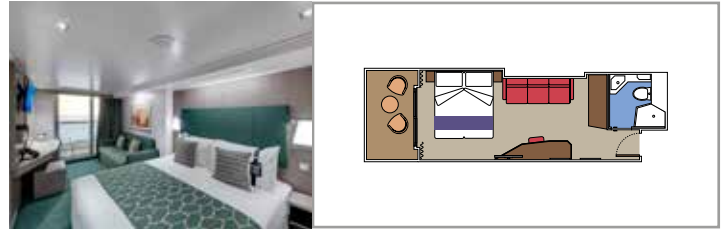

DELUXE BALCONY

BR2

≈17
≈5
11-12
4

› Medium deck location