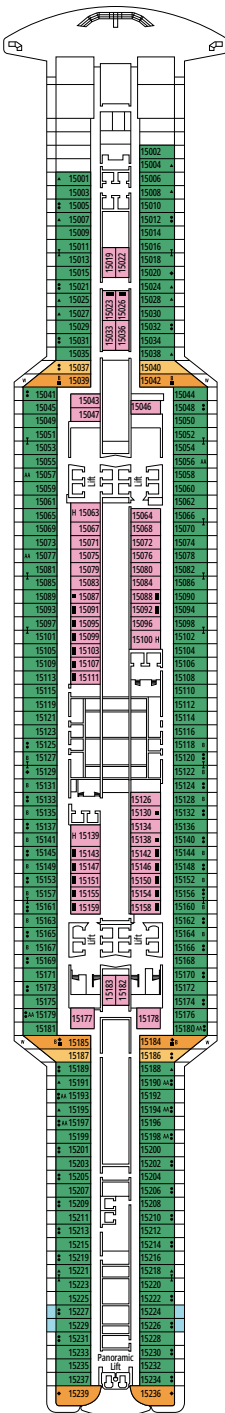

DECK 15
VENICE BEACH