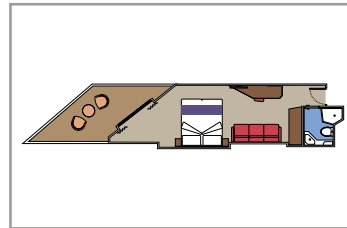

GRAND SUITE AUREA

SX

 ≈35-49
  ≈10-21
  9-13
  4

- › Sitting area with sofa or separate living area
- › Walk-in wardrobe

PREMIUM SUITE AUREA WITH WHIRLPOOL

SLW

 ≈28
  ≈7
  9-15
  5

- › Large balcony with its own private whirlpool bath
- › Sitting area with sofa
- › Spacious wardrobe

PREMIUM SUITE AUREA WITH TERRACE

SLT

 ≈28
  ≈38
  9
  4

- › Sitting area with sofa
- › Spacious wardrobe

PREMIUM SUITE AUREA

SL1

 ≈26-32
  ≈9-14
  9-15
  4

- › Sitting area with sofa
- › Spacious wardrobe

DELUXE SUITE AUREA

SR1

 ≈20
  ≈8

- › Sitting area with sofa
- › Spacious wardrobe
- › Deck 9-15
- › Accommodating up to 4 people

JUNIOR SUITE AUREA

SM

 ≈17
  ≈16

- › Sitting area with sofa
- › Spacious wardrobe
- › Deck 9
- › Accommodating up to 4 people