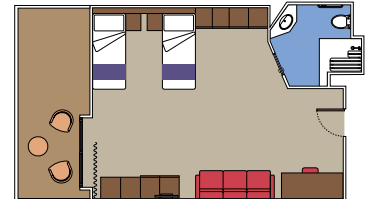

BALCONY

Available in:

- › **Deluxe Balcony (BR3)**
  cabin size ≈16m²; balcony size ≈5m²; deck 14
- › **Deluxe Balcony (BR1)**
  cabin size ≈25m²; balcony size ≈9m²; deck 10