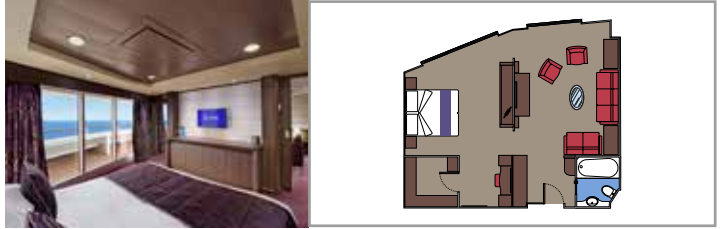

CONCIERGE AREA

INCLUDED FACILITIES

- Luxury Suites with premium interiors
- Some Suites have panoramic sealed windows
- Spacious wardrobe
- Sitting area with sofa or separate living area
- Comfortable double bed or single beds (on request)
- Bathroom with bathtub and/or shower, vanity area with hairdryer
- Interactive TV, telephone, safe, minibar and air conditioning
- Wifi connection included

MSC YACHT CLUB ROYAL SUITE YC3

 ≈36
  ≈16
  16
  4

- › Balcony with dining table
- › Separate living area and dining room
- › Walk-in wardrobe

MSC YACHT CLUB EXECUTIVE & FAMILY SUITE YC2

 ≈40-51
  12
  4

- › Panoramic sealed window
- › Sitting area with sofa
- › Walk-in wardrobe

MSC YACHT CLUB GRAND SUITE YCP

 ≈26
  ≈6
  15-16
  3

- › Sitting area with sofa
- › Spacious wardrobe

MSC YACHT CLUB DELUXE SUITE YC1

 ≈22
  ≈6
  15-16
  4

- › Sitting area with sofa
- › Spacious wardrobe

The images are representative only. Size, layout and furniture may vary (within the same cabin category).

 Cabin size (m²)

 Balcony size (m²)

 Deck location

 Accommodating up to

SUITE AUREA

INCLUDED FACILITIES

- Some Suites have a panoramic sealed window
- Spacious wardrobe
- Sitting area with sofa
- Comfortable double bed or single beds (on request)
- Bathroom with bathtub, vanity area with hairdryer
- Interactive TV, telephone, safe, minibar and air conditioning
- Wifi connection available (for a fee)