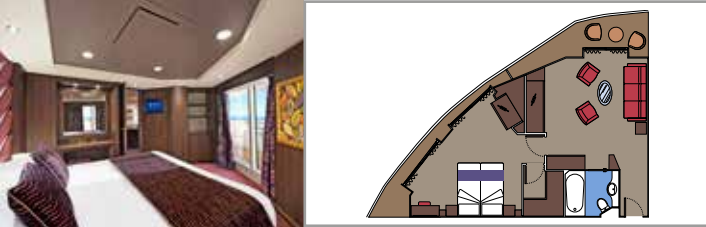

MSC YACHT CLUB GRAND SUITE YCP

 ≈26
  ≈6
  15-16
  3

- › Sitting area with sofa
- › Spacious wardrobe

MSC YACHT CLUB DELUXE SUITE YC1

 ≈22
  ≈6
  15-16
  4

- › Sitting area with sofa
- › Spacious wardrobe

The images are representative only. Size, layout and furniture may vary (within the same cabin category).

 Cabin size (m²)

 Balcony size (m²)

 Deck location

 Accommodating up to

SUITE AUREA

INCLUDED FACILITIES

- Some Suites have a panoramic sealed window
- Spacious wardrobe
- Sitting area with sofa
- Comfortable double bed or single beds (on request)
- Bathroom with bathtub, vanity area with hairdryer
- Interactive TV, telephone, safe, minibar and air conditioning
- Wifi connection available (for a fee)

GRAND SUITE AUREA

SX

 ≈38-42
  ≈3
  9-11
  4

- > Sitting area with sofa
- > Walk-in wardrobe

PREMIUM SUITE AUREA

SL1

 ≈33
  ≈3
  10
  4

- > Spacious wardrobe

The images are representative only. Size, layout and furniture may vary (within the same cabin category).

 Cabin size (m²)

 Balcony size (m²)

 Deck location

 Accommodating up to

BALCONY

INCLUDED FACILITIES

- Sitting area with sofa
- Comfortable double bed or single beds (on request)
- Bathroom with shower or bathtub, vanity area with hairdryer
- Interactive TV, telephone, safe, minibar and air conditioning
- Wifi connection available (for a fee)