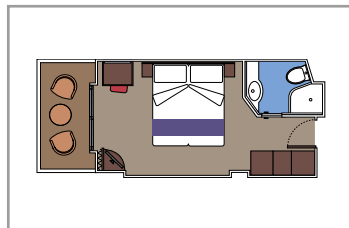

JUNIOR BALCONY BM1

BM1

≈14
≈3

› Low deck location
› Deck 9-11
› Accommodating up to 2 people