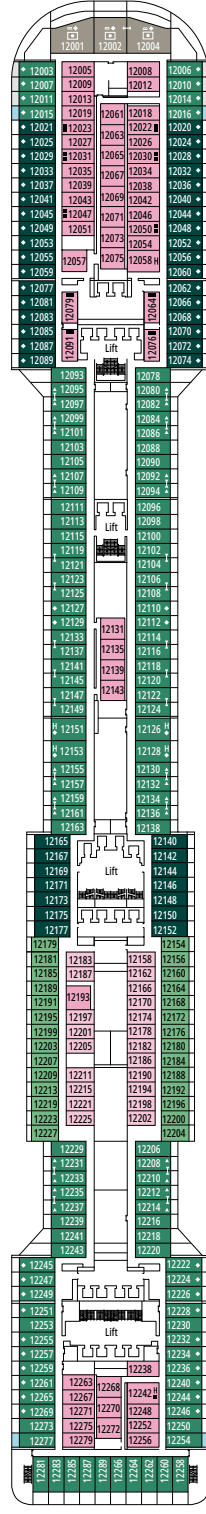

DECK 12
OPALE