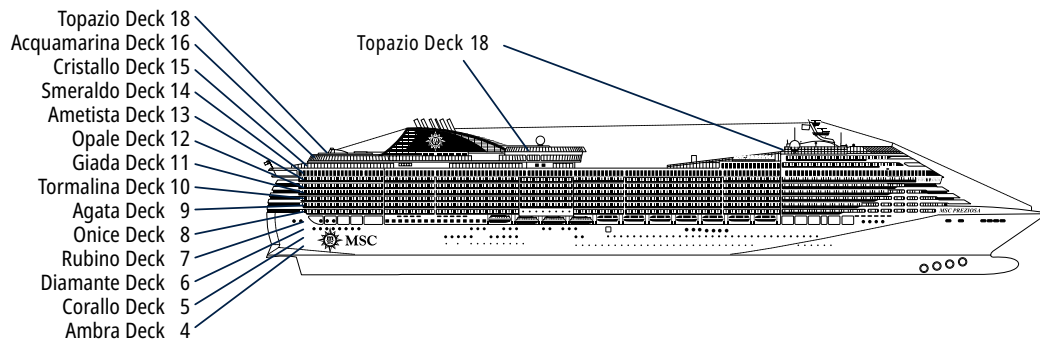

MSC PREZIOSA

TECHNICAL SHEET

TECHNICAL CHARACTERISTICS OF THE SHIP

GALAXY LOUNGE

TECHNICAL CHARACTERISTICS OF THE SHIP	
GROSS TONNAGE	139.072
LENGTH / BEAM / HEIGHT	333,30 m / 37,92 m / 67,69 m
SURFACE AREA	450.000 m ² , included 27.000 m ² public area
DECKS	18, included 14 for guests
LIFTS	26, included 17 for guests (2 panoramic and 1 for the MSC Yacht Club)
VOLTAGE (IN CABIN)	110/220 volts
MAXIMUM SPEED	24,21 knots
STABILISERS	Stabilised with 2 fins
NUMBER OF PASSENGERS	4.345
NUMBER OF CABINS	1.751, included 45 for guests with disabilities or reduced mobility
CREW MEMBERS	Approx. 1.388
POOLS	4, included 1 with sliding roof and 1 for the MSC Yacht Club
WHIRLPOOLS	12 whirlpool baths
ENVIRONMENTAL TECHNOLOGY	AWT-Advanced Water Treatment, Energy Saving & Monitoring System