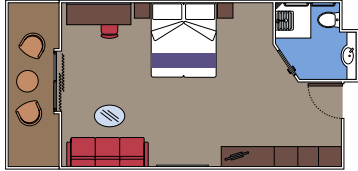

 Cabin size (m²)

 Balcony size (m²)

 Deck location

 Accommodating up to

SUITE AUREA

INCLUDED FACILITIES

- Some Suites have a panoramic sealed window
- Spacious wardrobe
- Sitting area with sofa
- Comfortable double bed or single beds (on request)
- Bathroom with bathtub, vanity area with hairdryer
- Interactive TV, telephone, safe, minibar and air conditioning
- Wifi connection available (for a fee)

The images are representative only. Size, layout and furniture may vary (within the same cabin category).

 Cabin size (m²)

 Balcony size (m²)

 Deck location

 Accommodating up to

BALCONY

INCLUDED FACILITIES

- Sitting area with sofa
- Comfortable double bed or single beds (on request)
- Bathroom with shower or bathtub, vanity area with hairdryer
- Interactive TV, telephone, safe, minibar and air conditioning
- Wifi connection available (for a fee)

› Low deck location

The images are representative only. Size, layout and furniture may vary (within the same cabin category).

 Cabin size (m²)

 Balcony size (m²)

 Deck location

 Accommodating up to

FACILITIES FOR GUESTS WITH DISABILITIES OR REDUCED MOBILITY

MSC YACHT CLUB DELUXE SUITE FOR GUESTS WITH DISABILITIES OR REDUCED MOBILITY

MSC YACHT CLUB

Available in:

- › **MSC Yacht Club Deluxe Suite (YC1)**
cabin size ≈33m²; balcony size ≈4m²; deck 16

BALCONY

Available in: