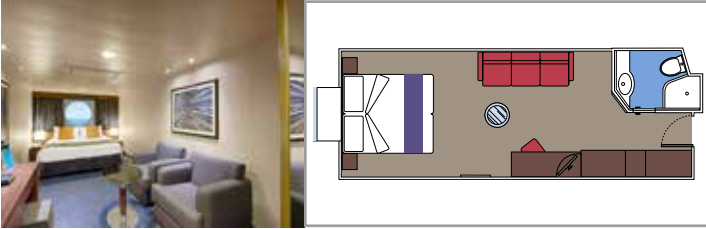

OCEAN VIEW

INCLUDED FACILITIES

- Window with sea view
- Relaxing armchair
- Comfortable double bed or single beds (on request)
- Bathroom with shower, vanity area with hairdryer
- Interactive TV, telephone, safe, minibar and air conditioning
- Wifi connection available (for a fee)

PREMIUM OCEAN VIEW

OL1

≈20
5
4

› Low deck location