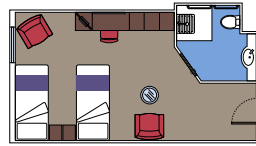

OCEAN VIEW

Available in:

- › **Premium Ocean View (OL1)**
  cabin size ≈28m²; low deck location (deck 5)