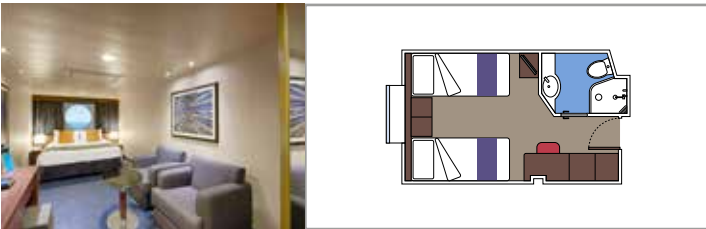

JUNIOR OCEAN VIEW

OM2

≈12
8
2

› Medium deck location

The images are representative only. Size, layout and furniture may vary (within the same cabin category).

Cabin size (m²)

Balcony size (m²)

Deck location

Accommodating up to