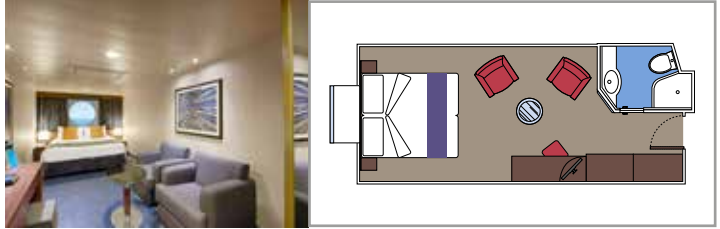

DELUXE OCEAN VIEW

OR2

≈17
8-13
4

› Medium deck location