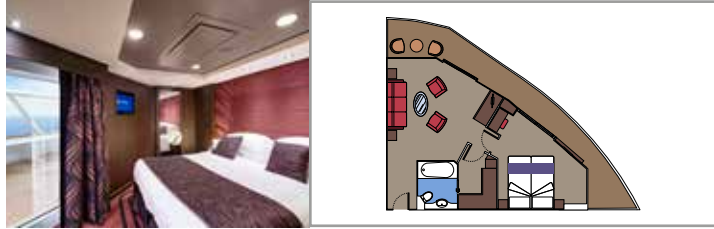

CONCIERGE AREA

INCLUDED FACILITIES

- Luxury Suites with premium interiors
- Some Suites have panoramic sealed windows
- Spacious wardrobe
- Sitting area with sofa or separate living area
- Comfortable double bed or single beds (on request)
- Bathroom with bathtub and/or shower, vanity area with hairdryer
- Interactive TV, telephone, safe, minibar and air conditioning
- Wifi connection included

MSC YACHT CLUB ROYAL SUITE YC3

 ≈36
  ≈16
  16
  4

- › Balcony with dining table
- › Separate living area and dining room
- › Walk-in wardrobe

MSC YACHT CLUB EXECUTIVE & FAMILY SUITE YC2

 ≈40-51
  12
  4

- › Panoramic sealed window
- › Sitting area with sofa
- › Walk-in wardrobe