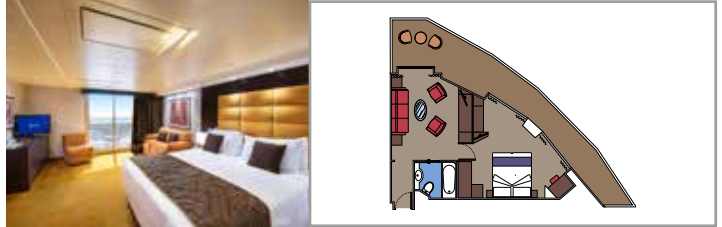

MSC YACHT CLUB GRAND SUITE YCP

 ≈26
  ≈6
  15-16
  3

- › Sitting area with sofa
- › Spacious wardrobe

MSC YACHT CLUB DELUXE SUITE YC1

 ≈22
  ≈6
  15-16
  4

- › Sitting area with sofa
- › Spacious wardrobe

The images are representative only. Size, layout and furniture may vary (within the same cabin category).

 Cabin size (m²)

 Balcony size (m²)

 Deck location

 Accommodating up to

SUITE AUREA

INCLUDED FACILITIES

- Some Suites have a panoramic sealed window
- Spacious wardrobe
- Sitting area with sofa
- Comfortable double bed or single beds (on request)
- Bathroom with bathtub, vanity area with hairdryer
- Interactive TV, telephone, safe, minibar and air conditioning
- Wifi connection available (for a fee)

GRAND SUITE AUREA

SX

 ≈38-42
  ≈3
  9-11
  4

- > Sitting area with sofa
- > Walk-in wardrobe

PREMIUM SUITE AUREA

SL1

 ≈33
  ≈3
  10
  4

- > Spacious wardrobe

PREMIUM SUITE AUREA WITH SEALED WINDOW

SLS

 ≈25-29
  9-11
  4

- > Sealed panoramic window

DELUXE SUITE AUREA WITH SEALED WINDOW

SRS

 ≈21-24
  9-11
  2

- > Sealed panoramic window