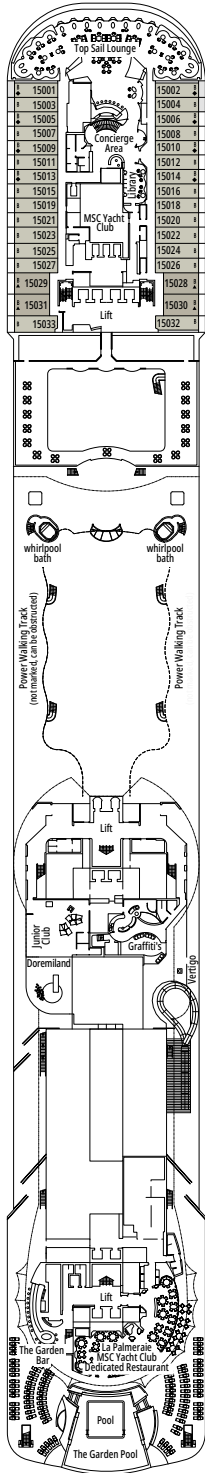

DECK 15
CRISTALLO