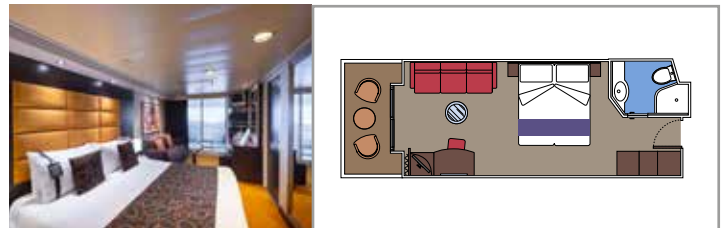

CONCIERGE AREA

INCLUDED FACILITIES

- Luxury Suites with premium interiors
- Some Suites have panoramic sealed windows
- Spacious wardrobe
- Sitting area with sofa or separate living area
- Comfortable double bed or single beds (on request)
- Bathroom with bathtub and/or shower, vanity area with hairdryer
- Interactive TV, telephone, safe, minibar and air conditioning
- Wifi connection included

 Cabin size (m²)

 Balcony size (m²)

 Deck location

 Accommodating up to

SUITE AUREA

INCLUDED FACILITIES

- Some Suites have a panoramic sealed window
- Spacious wardrobe
- Sitting area with sofa
- Comfortable double bed or single beds (on request)
- Bathroom with bathtub, vanity area with hairdryer
- Interactive TV, telephone, safe, minibar and air conditioning
- Wifi connection available (for a fee)

The images are representative only. Size, layout and furniture may vary (within the same cabin category).

 Cabin size (m²)

 Balcony size (m²)

 Deck location

 Accommodating up to

BALCONY

INCLUDED FACILITIES

- Sitting area with sofa
- Comfortable double bed or single beds (on request)
- Bathroom with shower or bathtub, vanity area with hairdryer
- Interactive TV, telephone, safe, minibar and air conditioning
- Wifi connection available (for a fee)

› Balcony with partial view

The images are representative only. Size, layout and furniture may vary (within the same cabin category).

 Cabin size (m²)

 Balcony size (m²)

 Deck location

 Accommodating up to