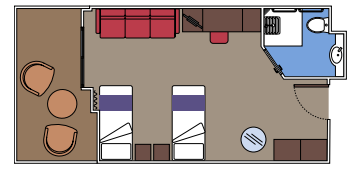

 Cabin size (m²)

 Balcony size (m²)

 Deck location

 Accommodating up to

SUITE AUREA

INCLUDED FACILITIES

- Some Suites have a panoramic sealed window
- Spacious wardrobe
- Sitting area with sofa
- Comfortable double bed or single beds (on request)
- Bathroom with bathtub, vanity area with hairdryer
- Interactive TV, telephone, safe, minibar and air conditioning
- Wifi connection available (for a fee)

The images are representative only. Size, layout and furniture may vary (within the same cabin category).

 Cabin size (m²)

 Balcony size (m²)

 Deck location

 Accommodating up to

BALCONY

INCLUDED FACILITIES

- Sitting area with sofa
- Comfortable double bed or single beds (on request)
- Bathroom with shower or bathtub, vanity area with hairdryer
- Interactive TV, telephone, safe, minibar and air conditioning
- Wifi connection available (for a fee)

› Low deck location

The images are representative only. Size, layout and furniture may vary (within the same cabin category).

 Cabin size (m²)

 Balcony size (m²)

 Deck location

 Accommodating up to

FACILITIES FOR GUESTS WITH DISABILITIES OR REDUCED MOBILITY

MSC YACHT CLUB DELUXE SUITE FOR GUESTS WITH DISABILITIES OR REDUCED MOBILITY

MSC YACHT CLUB

Available in:

- › **MSC Yacht Club Deluxe Suite (YC1)**
cabin size ≈33m²; balcony size ≈4m²; deck 16

BALCONY

Available in: