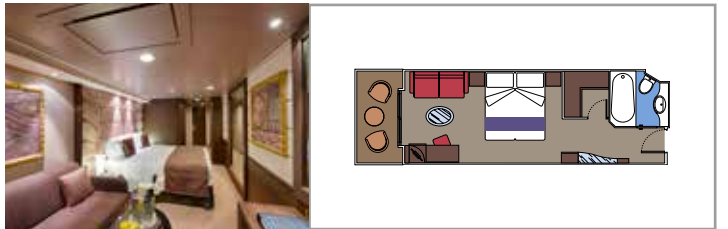

MSC YACHT CLUB GRAND SUITE YCP

 ≈26
  ≈6
  15-16
  3

- › Sitting area with sofa
- › Spacious wardrobe

MSC YACHT CLUB DELUXE SUITE YC1

 ≈22
  ≈6
  15-16
  4

- › Sitting area with sofa
- › Spacious wardrobe

The images are representative only. Size, layout and furniture may vary (within the same cabin category).

 Cabin size (m²)

 Balcony size (m²)

 Deck location

 Accommodating up to

SUITE AUREA

INCLUDED FACILITIES

- Some Suites have a panoramic sealed window
- Spacious wardrobe
- Sitting area with sofa
- Comfortable double bed or single beds (on request)
- Bathroom with bathtub, vanity area with hairdryer
- Interactive TV, telephone, safe, minibar and air conditioning
- Wifi connection available (for a fee)

GRAND SUITE AUREA

SX

 ≈38-42
  ≈3
  9-11
  4

- > Sitting area with sofa
- > Walk-in wardrobe

PREMIUM SUITE AUREA

SL1

 ≈33
  ≈3
  10
  4

- > Spacious wardrobe

The images are representative only. Size, layout and furniture may vary (within the same cabin category).

 Cabin size (m²)

 Balcony size (m²)

 Deck location

 Accommodating up to

BALCONY

INCLUDED FACILITIES

- Sitting area with sofa
- Comfortable double bed or single beds (on request)
- Bathroom with shower or bathtub, vanity area with hairdryer
- Interactive TV, telephone, safe, minibar and air conditioning
- Wifi connection available (for a fee)