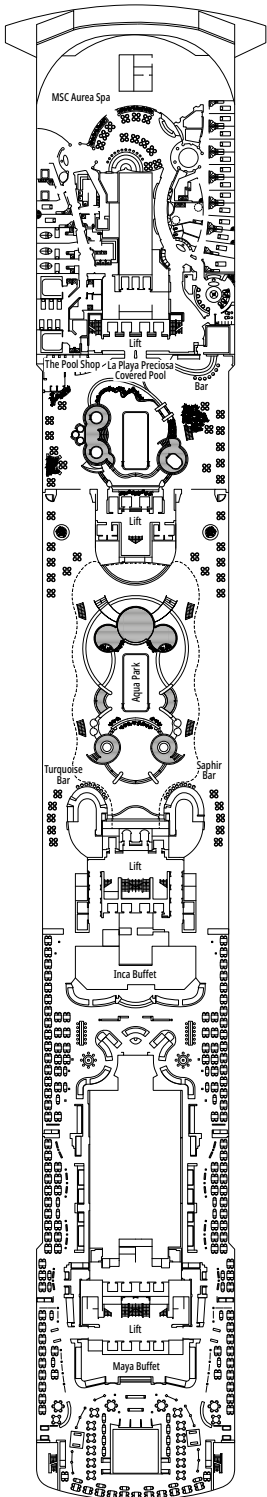

DECK 14
SMERALDO