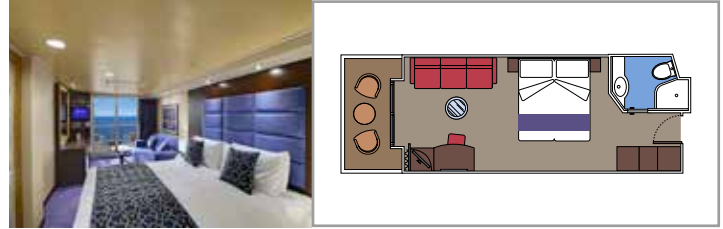

 Cabin size (m²)

 Balcony size (m²)

 Deck location

 Accommodating up to

SUITE AUREA

INCLUDED FACILITIES

- Some Suites have a panoramic sealed window
- Spacious wardrobe
- Sitting area with sofa
- Comfortable double bed or single beds (on request)
- Bathroom with bathtub, vanity area with hairdryer
- Interactive TV, telephone, safe, minibar and air conditioning
- Wifi connection available (for a fee)

The images are representative only. Size, layout and furniture may vary (within the same cabin category).

 Cabin size (m²)

 Balcony size (m²)

 Deck location

 Accommodating up to

BALCONY

INCLUDED FACILITIES

- Sitting area with sofa
- Comfortable double bed or single beds (on request)
- Bathroom with shower or bathtub, vanity area with hairdryer
- Interactive TV, telephone, safe, minibar and air conditioning
- Wifi connection available (for a fee)

DELUXE BALCONY AUREA BA

 ≈18
  ≈4
  9-13
  4

› Best ship position

PREMIUM BALCONY BL3

 ≈18
  ≈4
  12-13
  4

› High deck location
› Some cabins have metal balustrade or half glass half metal balustrade

PREMIUM BALCONY BL2