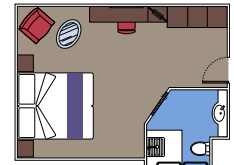

The images are representative only. Size, layout and furniture may vary (within the same cabin category).

 Cabin size (m²)

 Balcony size (m²)

 Deck location

 Accommodating up to

BALCONY

INCLUDED FACILITIES

- Sitting area with sofa
- Comfortable double bed or single beds (on request)
- Bathroom with shower or bathtub, vanity area with hairdryer
- Interactive TV, telephone, safe, minibar and air conditioning
- Wifi connection available (for a fee)

- › **Premium Balcony (BL3)**
cabin size ≈26m²; balcony size ≈6m²; high deck location (deck 12)
- › **Premium Balcony (BL2)**
cabin size ≈26m²; balcony size ≈6m²; medium deck location (deck 10-11)
- › **Premium Balcony (BL1)**
cabin size ≈26-36m²; balcony size ≈6-9m²; low deck location (deck 8-9)

OCEAN VIEW

Available in:

- › **Premium Ocean View (OL1)**
cabin size ≈28m²; low deck location (deck 5)

INTERIOR

Available in:

- › **Deluxe Interior (IR2)**
cabin size ≈24m²; medium deck location (deck 11-12)
- › **Deluxe Interior (IR1)**
cabin size ≈24m²; low deck location (deck 8-10)
- › **Junior Interior (IM1)**
cabin size ≈21m²; low deck location (deck 8-10)