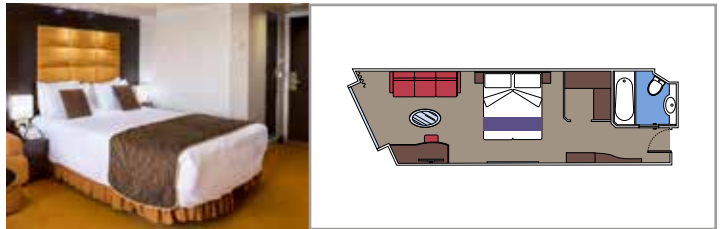

 Cabin size (m²)

 Balcony size (m²)

 Deck location

 Accommodating up to

SUITE AUREA

INCLUDED FACILITIES

- Some Suites have a panoramic sealed window
- Spacious wardrobe
- Sitting area with sofa
- Comfortable double bed or single beds (on request)
- Bathroom with bathtub, vanity area with hairdryer
- Interactive TV, telephone, safe, minibar and air conditioning
- Wifi connection available (for a fee)

GRAND SUITE AUREA

SX

 ≈38-42
  ≈3
  9-11
  4

- > Sitting area with sofa
- > Walk-in wardrobe

PREMIUM SUITE AUREA

SL1

 ≈33
  ≈3
  10
  4

- > Spacious wardrobe

PREMIUM SUITE AUREA WITH SEALED WINDOW

SLS

 ≈25-29
  9-11
  4

- > Sealed panoramic window

DELUXE SUITE AUREA WITH SEALED WINDOW

SRS

 ≈21-24
  9-11
  2

- > Sealed panoramic window

The images are representative only. Size, layout and furniture may vary (within the same cabin category).

 Cabin size (m²)

 Balcony size (m²)

 Deck location

 Accommodating up to

BALCONY

INCLUDED FACILITIES

- Sitting area with sofa
- Comfortable double bed or single beds (on request)
- Bathroom with shower or bathtub, vanity area with hairdryer
- Interactive TV, telephone, safe, minibar and air conditioning
- Wifi connection available (for a fee)