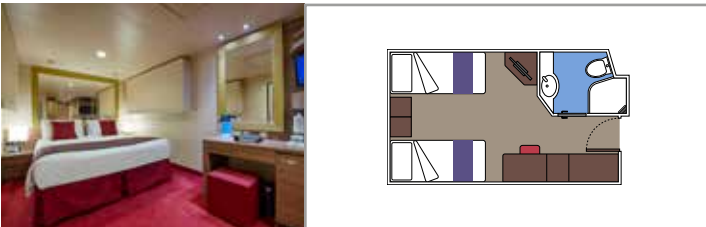

JUNIOR INTERIOR

IM2

≈13
12-13
2

› Medium deck location