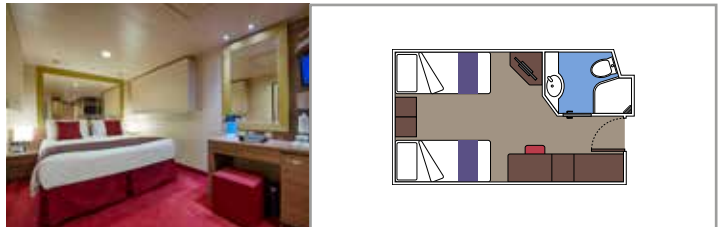

JUNIOR INTERIOR

IM1

≈13
8-11
2

› Low deck location

The images are representative only. Size, layout and furniture may vary (within the same cabin category).

Cabin size (m²)

Balcony size (m²)

Deck location

Accommodating up to