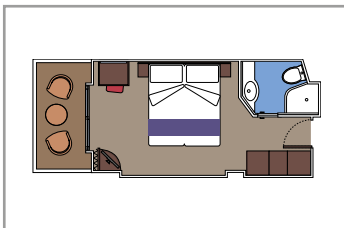

 Cabin size (m²)

 Balcony size (m²)

 Deck location

 Accommodating up to

SUITE AUREA

INCLUDED FACILITIES

- Some Suites have a panoramic sealed window
- Spacious wardrobe
- Sitting area with sofa
- Comfortable double bed or single beds (on request)
- Bathroom with bathtub, vanity area with hairdryer
- Interactive TV, telephone, safe, minibar and air conditioning
- Wifi connection available (for a fee)

The images are representative only. Size, layout and furniture may vary (within the same cabin category).

 Cabin size (m²)

 Balcony size (m²)

 Deck location

 Accommodating up to

BALCONY

INCLUDED FACILITIES

- Sitting area with sofa
- Comfortable double bed or single beds (on request)
- Bathroom with shower or bathtub, vanity area with hairdryer
- Interactive TV, telephone, safe, minibar and air conditioning
- Wifi connection available (for a fee)

 ≈18
  ≈4
  10-11
  4

› Medium deck location

PREMIUM BALCONY BL1

 ≈18
  ≈4
  8-9
  4

› Low deck location

JUNIOR BALCONY BM2

BM2

 ≈14
  ≈3

› Balcony with partial view

The images are representative only. Size, layout and furniture may vary (within the same cabin category).

 Cabin size (m²)

 Balcony size (m²)

 Deck location

 Accommodating up to