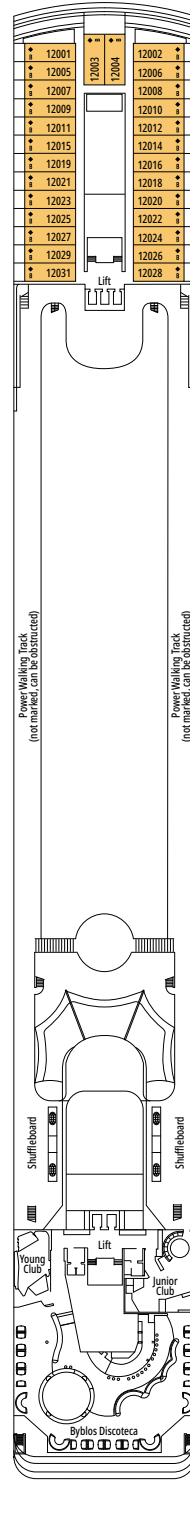

DECK 12
LA BOHÈME