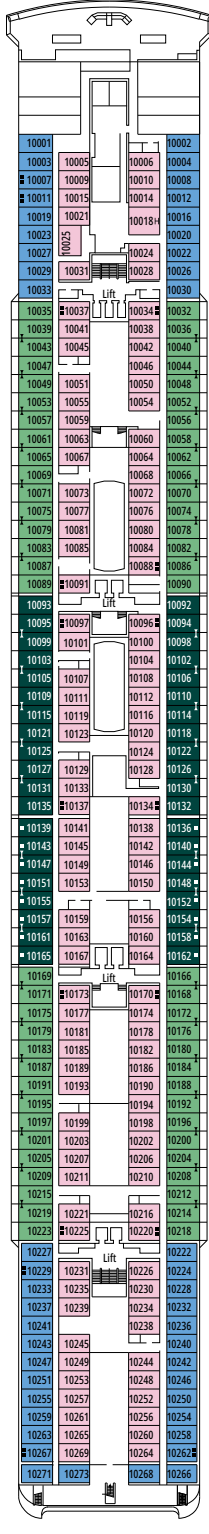

DECK 10
TURANDOT