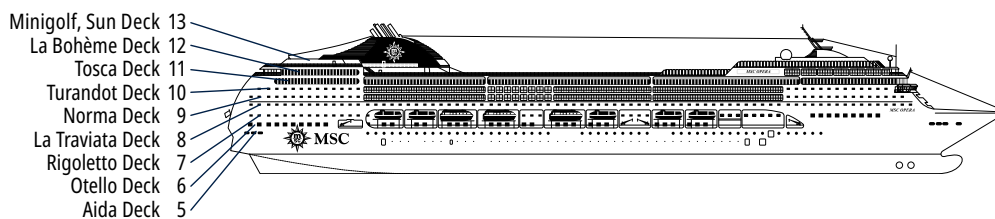

# TECHNICAL CHARACTERISTICS OF THE SHIP

MED PEARL CASINO

TECHNICAL CHARACTERISTICS OF THE SHIP	
GROSS TONNAGE	65.591
LENGTH / BEAM / HEIGHT	274,9 m / 28,8 m / 54 m
DECKS	13, included 9 for guests
LIFTS	9
VOLTAGE (IN CABIN)	110/220 volts
MAXIMUM SPEED	20,3 knots
STABILIZERS	Stabilized with 2 fins
NUMBER OF PASSENGERS	2.679
NUMBER OF CABINS	1.075, included 6 for guests with disabilities or reduced mobility
CREW MEMBERS	Approx. 742
POOLS	3, with child-appropriate areas
WHIRLPOOLS	2 whirlpool baths