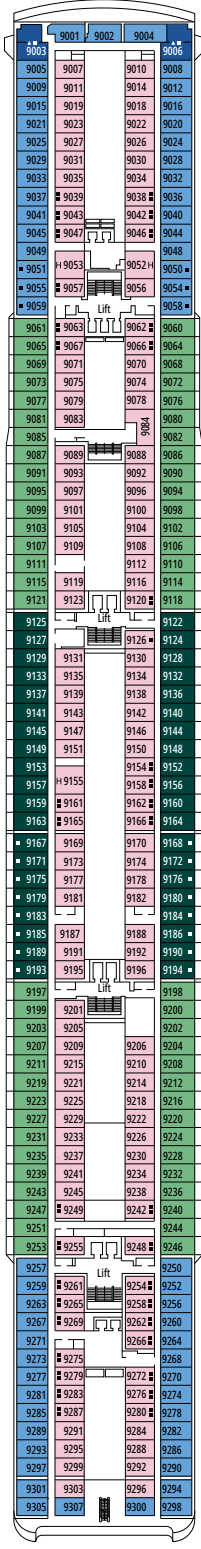

DECK 9
NORMA