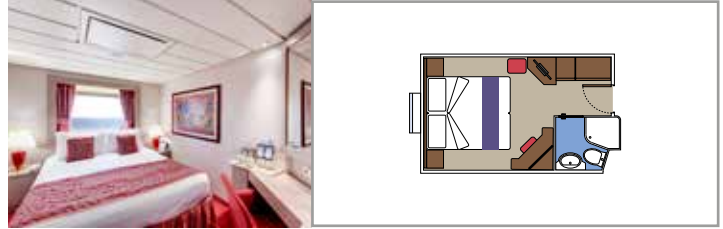

JUNIOR OCEAN VIEW

OM2

≈13
9-10
4

› Medium deck location