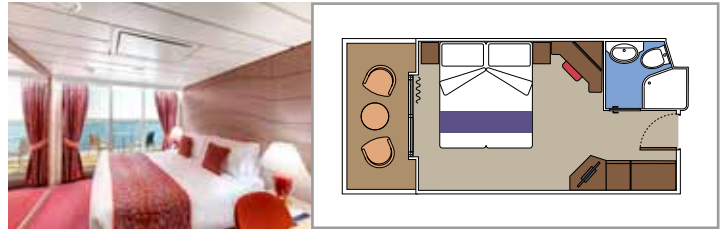

## INCLUDED FACILITIES

- Sitting area with sofa
- Spacious wardrobe
- Comfortable double or single beds (on request)
- Bathroom with bathtub, vanity area with hairdryer
- Interactive TV, telephone, safe, minibar and air conditioning
- Wifi connection available (for a fee)

### DELUXE BALCONY AUREA

BA

› Best ship position

### JUNIOR BALCONY

BM1

The images are representative only. Size, layout and furniture may vary (within the same cabin category).

 Cabin size (m²)

 Balcony size (m²)

 Deck location

 Accommodating up to