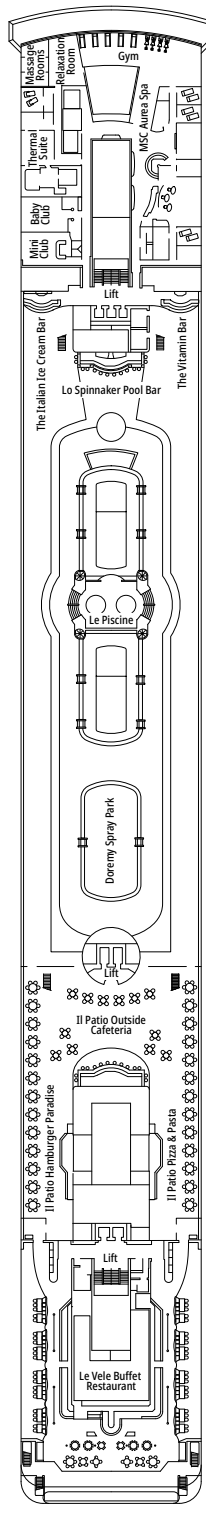

DECK 11
TOSCA