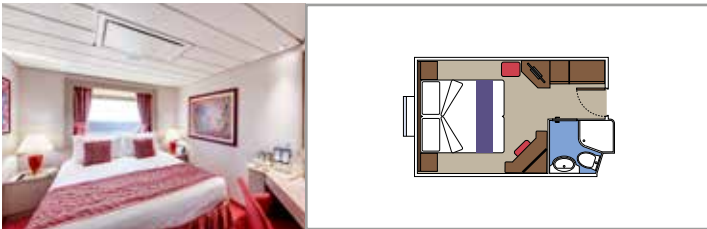

JUNIOR OCEAN VIEW

OM1

≈13
7-8
4

› Low deck location