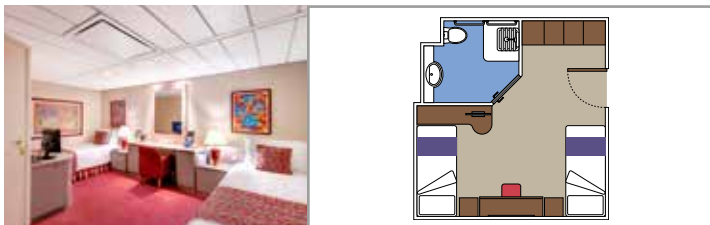

INTERIOR

Available in:

- › **Junior Interior (IM1)**
  cabin size ≈21m²; medium deck location (deck 7-8)
- › **Junior Interior (IM2)**
  cabin size ≈21m²; low deck location (deck 9-10)

Cabin for guests with disabilities or reduced mobility has only single beds.
The image is representative only; the size, layout and furniture may vary (within the same cabin category).

FACILITIES FOR GUESTS WITH DISABILITIES OR REDUCED MOBILITY

Cabin door width	88 cm
Bathroom door width	88 cm
Size of cabin (floor space)	21 m²
Size of bathroom	2,5 m²
Is there a fold-down seat in the shower?	Yes
Height of seat from the floor	48 cm
Does the WC seat have grab rails?	Yes
Are wheelchairs available on board?	In limited numbers*
Are all decks/public areas accessible?	Yes
Are all lifeboats wheelchair-accessible?	No**
Do the lifts have deck indicators?	Visual, Audio & Braille
Can severely visually impaired/blind guests be catered for on the cruise?	Only with full-time carer

* Only for embarkation, disembarkation and emergencies.

** In the event of an emergency, dedicated personnel will help guests with disabilities or reduced mobility to board lifeboats.