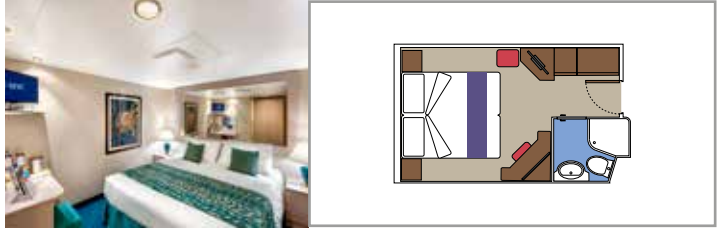

## INCLUDED FACILITIES

- Sitting area with sofa
- Spacious wardrobe
- Comfortable double or single beds (on request)
- Bathroom with bathtub, vanity area with hairdryer
- Interactive TV, telephone, safe, minibar and air conditioning
- Wifi connection available (for a fee)

## INCLUDED FACILITIES

Comfortable double or single beds (on request)

Bathroom with shower, vanity area with hairdryer

Interactive TV, telephone, safe, minibar and air conditioning

Wifi connection available (for a fee)

## INCLUDED FACILITIES

Comfortable double or single beds (on request)\*

Bathroom with shower, vanity area and hairdryer

Interactive TV, telephone, safe, minibar and air conditioning

Wifi connection available (for a fee)

### JUNIOR INTERIOR

IM1

 ≈13
  7-8
  4

› Low deck location

The images are representative only. Size, layout and furniture may vary (within the same cabin category).

 Cabin size (m<sup>2</sup>)

 Balcony size (m<sup>2</sup>)