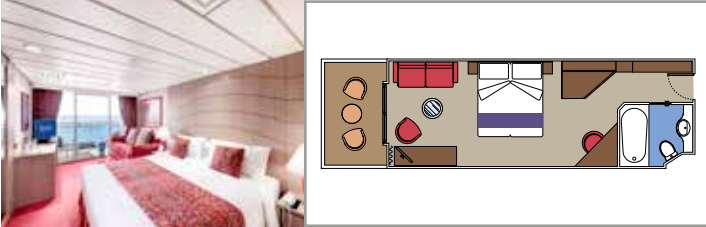

SUITE AUREA

INCLUDED FACILITIES

- Sitting area with sofa
- Spacious wardrobe
- Comfortable double or single beds (on request)
- Bathroom with bathtub, vanity area with hairdryer
- Interactive TV, telephone, safe, minibar and air conditioning
- Wifi connection available (for a fee)

DELUXE SUITE AUREA

SR1

≈23 ≈5 12 4

The images are representative only. Size, layout and furniture may vary (within the same cabin category).

Cabin size (m²)

Balcony size (m²)

Deck location

Accommodating up to