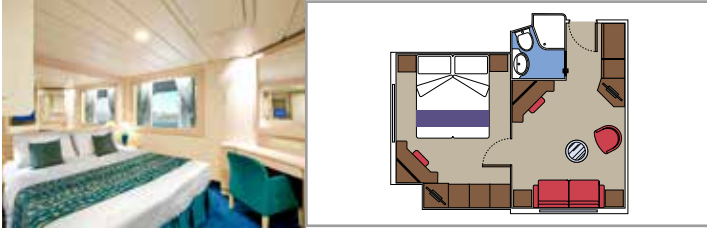

OCEAN VIEW

INCLUDED FACILITIES

- Window with sea view
- Relaxing armchair
- Comfortable double or single beds (on request)
- Bathroom with shower, vanity area with hairdryer
- Interactive TV, telephone, safe, minibar and air conditioning
- Wifi connection available (for a fee)

PREMIUM OCEAN VIEW

OL1

≈22
9
4

› Low deck location