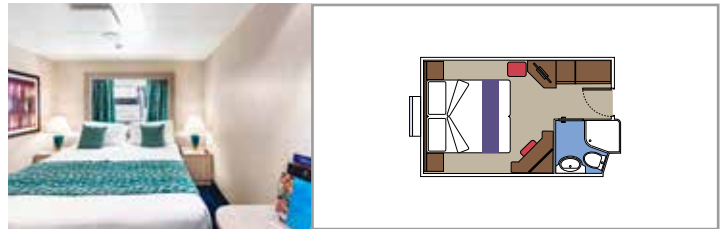

## INCLUDED FACILITIES

- Sitting area with sofa
- Spacious wardrobe
- Comfortable double or single beds (on request)
- Bathroom with bathtub, vanity area with hairdryer
- Interactive TV, telephone, safe, minibar and air conditioning
- Wifi connection available (for a fee)

## INCLUDED FACILITIES

Comfortable double or single beds (on request)

Bathroom with shower, vanity area with hairdryer

Interactive TV, telephone, safe, minibar and air conditioning

Wifi connection available (for a fee)

### JUNIOR OCEAN VIEW WITH OBSTRUCTED VIEW

OO

 ≈13
  7
  2

The images are representative only. Size, layout and furniture may vary (within the same cabin category).

 Cabin size (m<sup>2</sup>)

 Balcony size (m<sup>2</sup>)