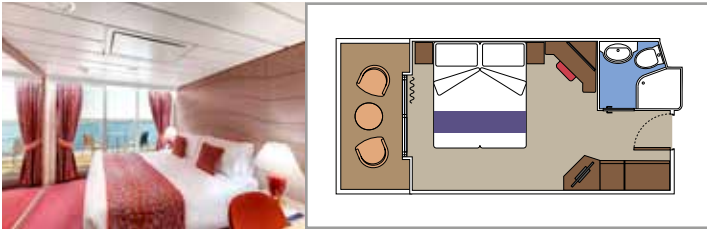

## INCLUDED FACILITIES

- Sitting area with sofa
- Spacious wardrobe
- Comfortable double or single beds (on request)
- Bathroom with bathtub, vanity area with hairdryer
- Interactive TV, telephone, safe, minibar and air conditioning
- Wifi connection available (for a fee)

## INCLUDED FACILITIES

Comfortable double or single beds (on request)

Bathroom with shower, vanity area with hairdryer

Interactive TV, telephone, safe, minibar and air conditioning

Wifi connection available (for a fee)

### DELUXE BALCONY AUREA

BA

› Best ship position