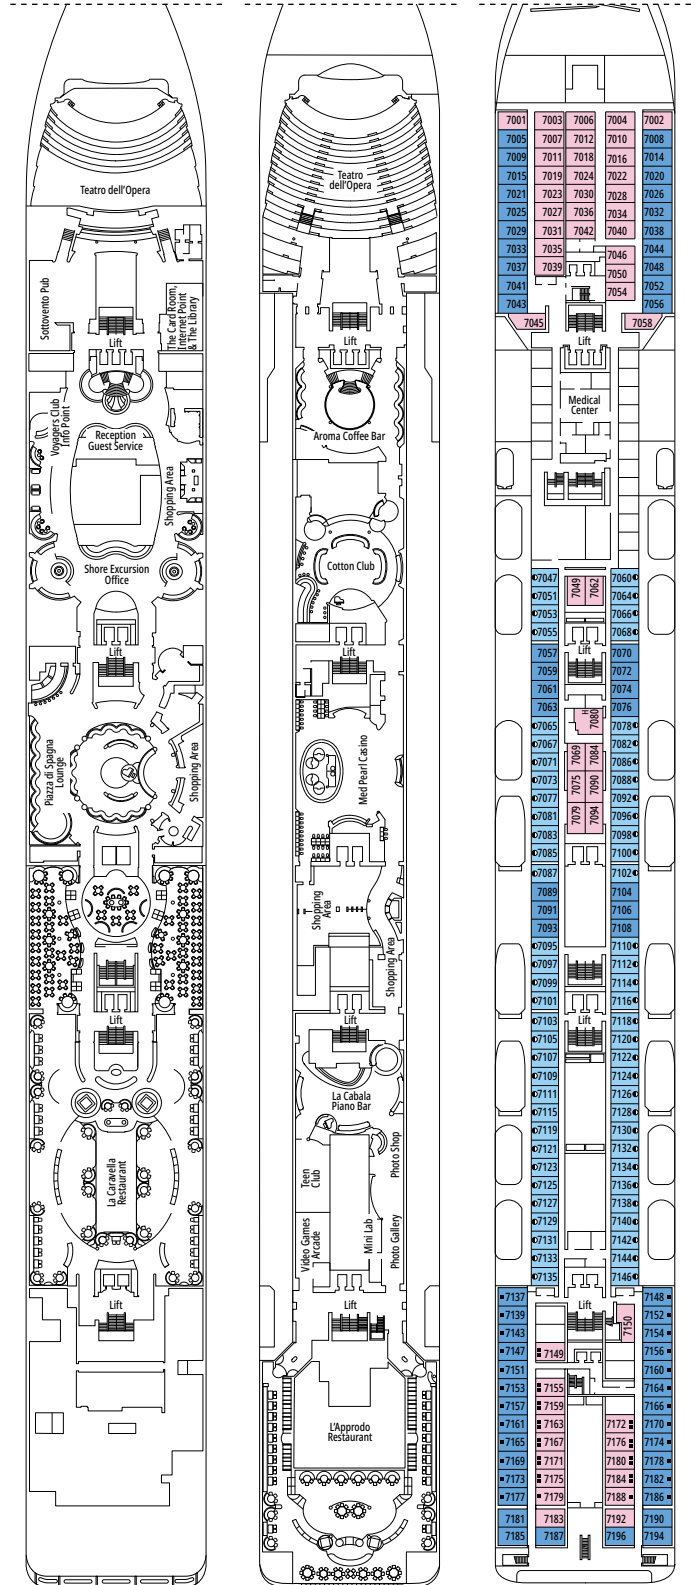

DECK PLANS & ACCOMMODATIONS

1.075 CABINS
2.679 GUESTS

CABIN CATEGORIES

Deluxe Suite Aurea	SR1	12
Deluxe Balcony Aurea	BA	9-10
Junior Balcony	BM1	9-10
Premium Ocean View	OL1	9
Junior Ocean View	OM2	9-10
Junior Ocean View	OM1	7-8
Junior Ocean View with obstructed view	OO	7
Junior Interior	IM2	9-10
Junior Interior	IM1	7-8

- Our ships offer the possibility of combining 2 or 3 connecting cabins.
- All cabins have one double bed convertible to two single beds, except in cabins for guests with disabilities or reduced mobility (H).
- 3rd bed available in all categories except for OO, OL1, BM1.
- 4th bed available in IM1, IM2, OM1 and OM2.

LEGEND

▲	Sofa bed
◆	Double sofa bed
■	3rd bed is a pullman bed
■ ■	3rd and 4th beds are pullman beds
↔	Connecting cabins
H	Cabin for guests with disabilities or reduced mobility
B	Cabin with bathtub
○	Cabin with obstructed view

DECK 5
AIDA

DECK 6
OTELLO

DECK 7
RIGOLETTO

Ship configuration, data and descriptions may be subject to change depending on the season and on the destination and must be verified at the time of booking.