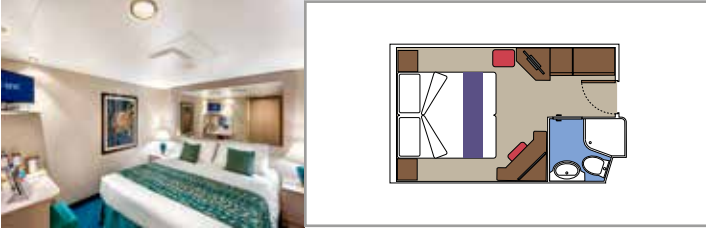

INTERIOR

INCLUDED FACILITIES

Comfortable double or single beds (on request)*

Bathroom with shower, vanity area and hairdryer

Interactive TV, telephone, safe, minibar and air conditioning

Wifi connection available (for a fee)

*Cabin for guests with disabilities or reduced mobility has only single beds.

JUNIOR INTERIOR

IM2

≈13
9-10
4

› Medium deck location