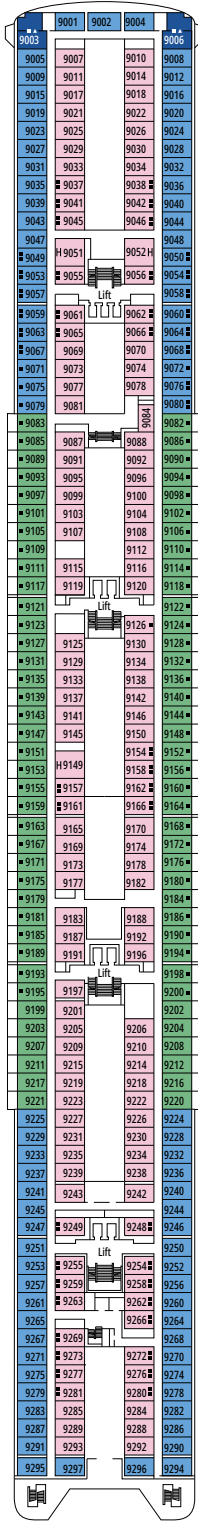

DECK 9
AMETISTA