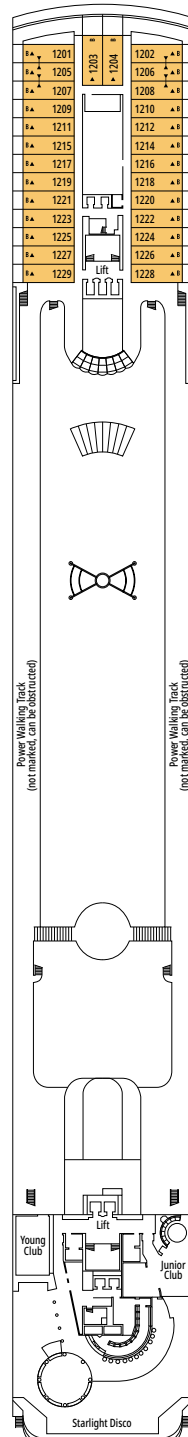

DECK 12
ZAFFIRO