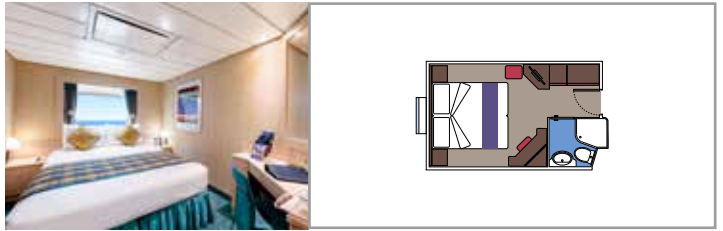

JUNIOR OCEAN VIEW

OM2

≈13
9-10
4

› Medium deck location