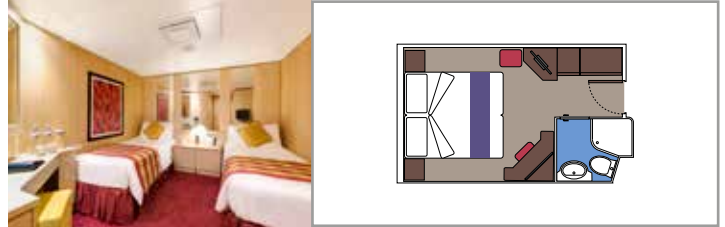

JUNIOR INTERIOR

IM1

≈13
7-8
4

› Low deck location

The images are representative only. Size, layout and furniture may vary (within the same cabin category).

Cabin size (m²)

Balcony size (m²)

Deck location

Accommodating up to