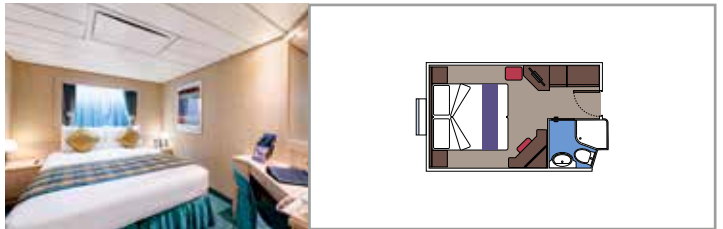

JUNIOR OCEAN VIEW WITH OBSTRUCTED VIEW

OO

≈13
7
2

The images are representative only. Size, layout and furniture may vary (within the same cabin category).

Cabin size (m²)

Balcony size (m²)

Deck location

Accommodating up to