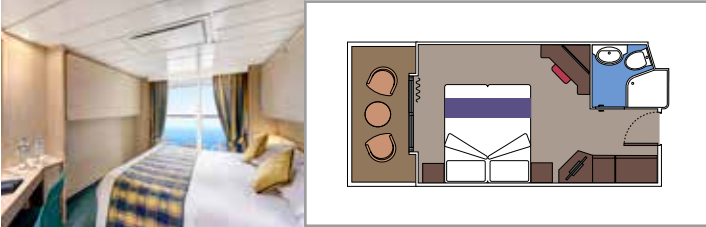

INCLUDED FACILITIES

- Sitting area with sofa
- Spacious wardrobe
- Comfortable double or single beds (on request)
- Bathroom with bathtub, vanity area with hairdryer
- Interactive TV, telephone, safe, minibar and air conditioning
- Wifi connection available (for a fee)

 Cabin size (m²)

 Balcony size (m²)

 Deck location

 Accommodating up to

BALCONY

INCLUDED FACILITIES

Comfortable double or single beds (on request)

Bathroom with shower, vanity area with hairdryer

Interactive TV, telephone, safe, minibar and air conditioning

Wifi connection available (for a fee)

JUNIOR BALCONY

BM1

› Low deck location

The images are representative only. Size, layout and furniture may vary (within the same cabin category).

 Cabin size (m²)

 Balcony size (m²)

 Deck location

 Accommodating up to

OCEAN VIEW

INCLUDED FACILITIES

- Window with sea view
- Relaxing armchair
- Comfortable double or single beds (on request)
- Bathroom with shower, vanity area with hairdryer
- Interactive TV, telephone, safe, minibar and air conditioning
- Wifi connection available (for a fee)