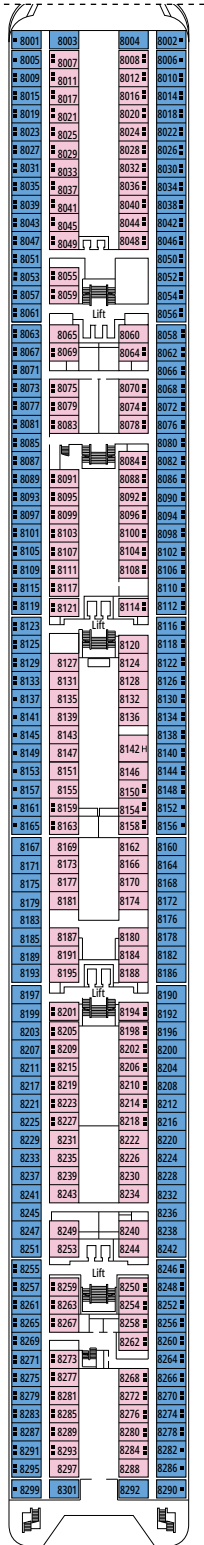

DECK 8
SMERALDO