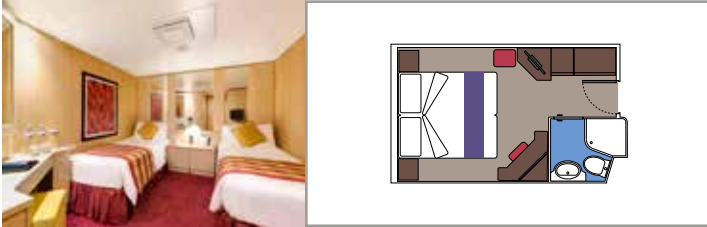

INCLUDED FACILITIES

- Sitting area with sofa
- Spacious wardrobe
- Comfortable double or single beds (on request)
- Bathroom with bathtub, vanity area with hairdryer
- Interactive TV, telephone, safe, minibar and air conditioning
- Wifi connection available (for a fee)

 Cabin size (m²)

 Balcony size (m²)

 Deck location

 Accommodating up to

BALCONY

INCLUDED FACILITIES

Comfortable double or single beds (on request)

Bathroom with shower, vanity area with hairdryer

 Cabin size (m²)

 Balcony size (m²)

 Deck location

 Accommodating up to

OCEAN VIEW

INCLUDED FACILITIES

- Window with sea view
- Relaxing armchair
- Comfortable double or single beds (on request)
- Bathroom with shower, vanity area with hairdryer
- Interactive TV, telephone, safe, minibar and air conditioning
- Wifi connection available (for a fee)

Interactive TV, telephone, safe, minibar and air conditioning

Wifi connection available (for a fee)

*Cabin for guests with disabilities or reduced mobility has only single beds.

JUNIOR INTERIOR

IM2

 ≈13
  9-10
  4