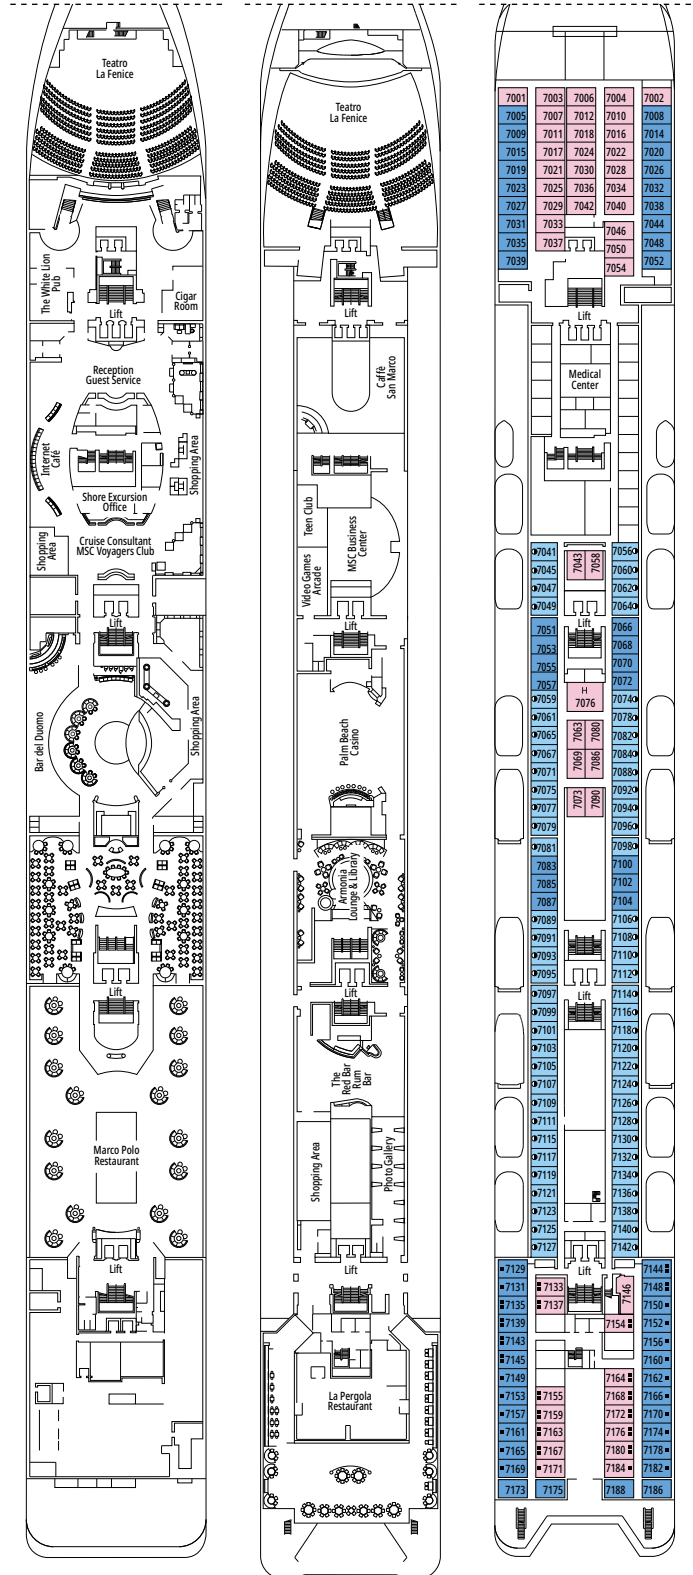

DECK 5
RUBINO

DECK 6
DIAMANTE

DECK 7
TOPAZIO

Ship configuration, data and descriptions may be subject to change depending on the season and on the destination and must be verified at the time of booking.