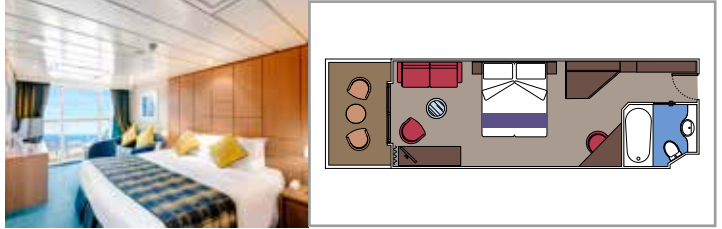

INCLUDED FACILITIES

- Sitting area with sofa
- Spacious wardrobe
- Comfortable double or single beds (on request)
- Bathroom with bathtub, vanity area with hairdryer
- Interactive TV, telephone, safe, minibar and air conditioning
- Wifi connection available (for a fee)

DELUXE SUITE AUREA

SR2

 ≈22
  ≈5
  12
  3

> High deck location

DELUXE SUITE AUREA

SR1

 ≈22
  ≈5
  10
  3

The images are representative only. Size, layout and furniture may vary (within the same cabin category).

 Cabin size (m²)

 Balcony size (m²)

 Deck location

 Accommodating up to

BALCONY

INCLUDED FACILITIES

Comfortable double or single beds (on request)

Bathroom with shower, vanity area with hairdryer

 Cabin size (m²)

 Balcony size (m²)

 Deck location

 Accommodating up to

OCEAN VIEW

INCLUDED FACILITIES

- Window with sea view
- Relaxing armchair
- Comfortable double or single beds (on request)
- Bathroom with shower, vanity area with hairdryer
- Interactive TV, telephone, safe, minibar and air conditioning
- Wifi connection available (for a fee)