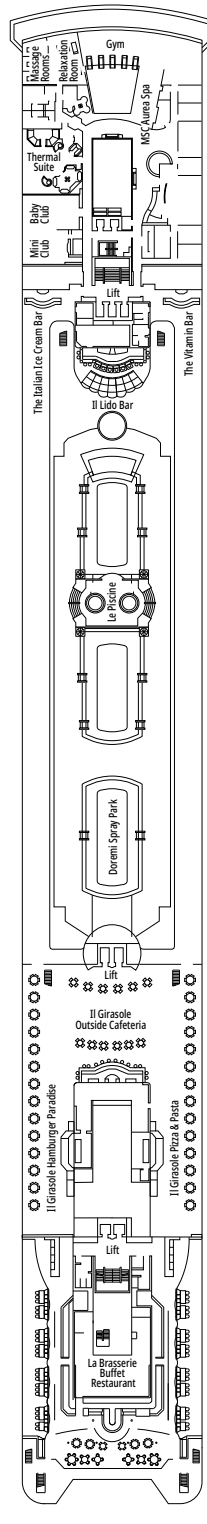

DECK 8
SMERALDO

DECK 9
AMETISTA

DECK 12
ZAFFIRO

DECK 13
SUN DECK