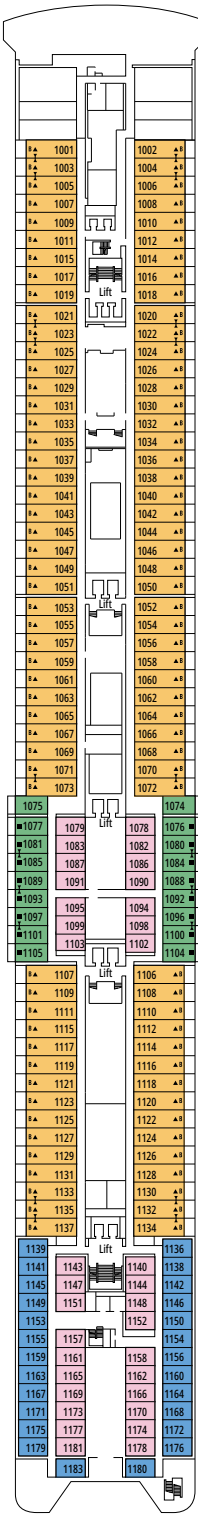

DECK 8
SMERALDO

DECK 9
AMETISTA

DECK 12
ZAFFIRO

DECK 13
SUN DECK