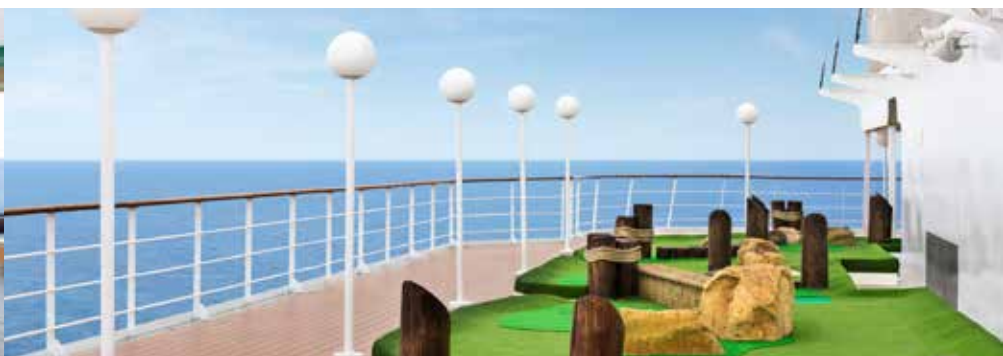

TECHNICAL CHARACTERISTICS OF THE SHIP

TECHNICAL CHARACTERISTICS OF THE SHIP

GROSS TONNAGE	65.542
LENGTH / BEAM / HEIGHT	274,9 m / 28,8 m / 54 m
DECKS	13, included 9 for guests
LIFTS	9
VOLTAGE (IN CABIN)	110/220 volts
MAXIMUM SPEED	20,1 knots
STABILIZERS	Stabilized with 2 fins
NUMBER OF PASSENGERS	2.620
NUMBER OF CABINS	976, included 5 for guests with disabilities or reduced mobility
CREW MEMBERS	Approx. 780
POOLS	2, both with child-appropriate areas
WHIRLPOOLS	2 whirlpool baths

MINIGOLF