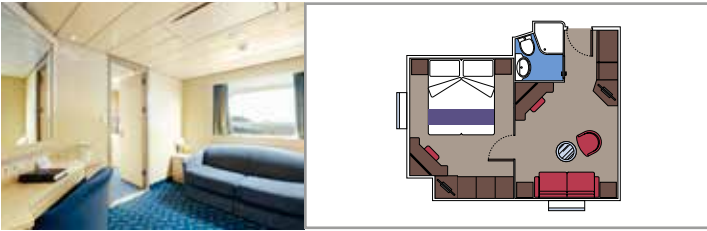

OCEAN VIEW

INCLUDED FACILITIES

- Window with sea view
- Relaxing armchair
- Comfortable double or single beds (on request)
- Bathroom with shower, vanity area with hairdryer
- Interactive TV, telephone, safe, minibar and air conditioning
- Wifi connection available (for a fee)

PREMIUM OCEAN VIEW

OL1

≈22
9
4

› Low deck location