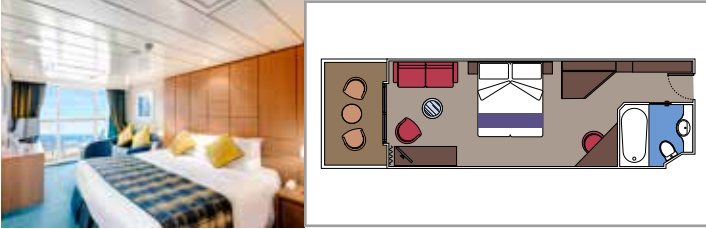

SUITE AUREA

INCLUDED FACILITIES

- Sitting area with sofa
- Spacious wardrobe
- Comfortable double or single beds (on request)
- Bathroom with bathtub, vanity area with hairdryer
- Interactive TV, telephone, safe, minibar and air conditioning
- Wifi connection available (for a fee)

DELUXE SUITE AUREA

SR2

≈22
≈5
12
3

> High deck location