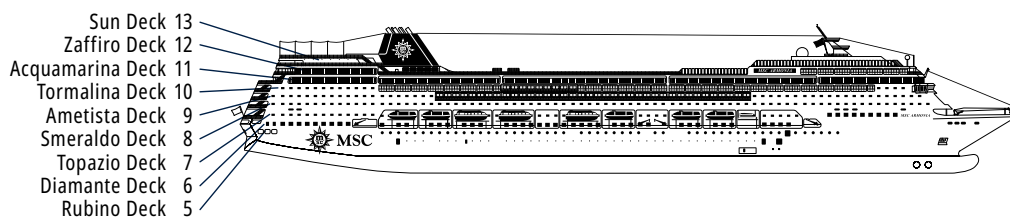

TECHNICAL CHARACTERISTICS OF THE SHIP

DOREMI SPRAY PARK

TECHNICAL CHARACTERISTICS OF THE SHIP

GROSS TONNAGE	65.542
LENGTH / BEAM / HEIGHT	274,9 m / 28,8 m / 54 m
DECKS	13, included 9 for guests
LIFTS	9
VOLTAGE (IN CABIN)	110/220 volts
MAXIMUM SPEED	20,1 knots
STABILIZERS	Stabilized with 2 fins
NUMBER OF PASSENGERS	2.620
NUMBER OF CABINS	976, included 5 for guests with disabilities or reduced mobility
CREW MEMBERS	Approx. 780
POOLS	2, both with child-appropriate areas
WHIRLPOOLS	2 whirlpool baths