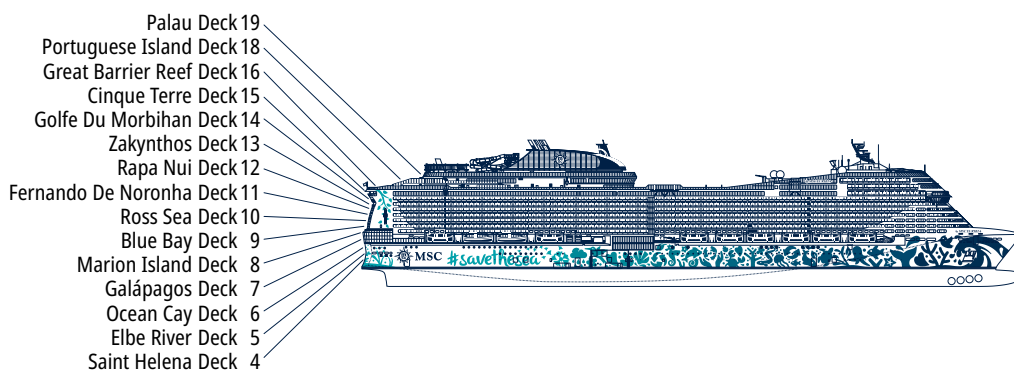

MSC EURIBIA

TECHNICAL SHEET

TECHNICAL CHARACTERISTICS OF THE SHIP

MSC EXCURSIONS

TECHNICAL CHARACTERISTICS OF THE SHIP	
GROSS TONNAGE	184.011
LENGTH / BEAM / HEIGHT	331 m / 43 m / 73,6 m
SURFACE AREA	35.000 m ² public areas
PUBLIC AREA RATIO	7,8 m ² per passenger
DECKS	19, included 15 for guests
LIFTS	32, included 19 for guests (2 panoramic and 1 for the MSC Yacht Club)
VOLTAGE (IN CABIN)	120/230 volts
MAXIMUM SPEED	22,8 knots
STABILISERS	Stabilised with 2 fins
NUMBER OF PASSENGERS	6.327
NUMBER OF CABINS	2.419, included 60 for guests with disabilities or reduced mobility
CREW MEMBERS	Approx. 1.711
POOLS	4, included 1 with sliding roof and 1 for the MSC Yacht Club
WHIRLPOOLS	9 whirlpool baths
ENVIRONMENTAL TECHNOLOGY	The second ship in the MSC Cruises fleet powered by Liquefied Natural Gas (LNG), one of the world's cleanest marine fuels at scale