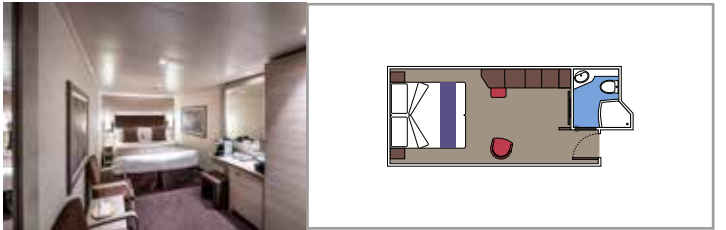

MSC YACHT CLUB DUPLEX SUITE WITH WHIRLPOOL YJD

≈59
 ≈23
 9-12
 4

- › Balcony with private whirlpool bath and dining table
- › Easy access to the MSC Yacht Club areas
- › Two-deck-high cabin

Main level:

- › Open living/dining room with sofa that converts to double bed
- › Bathroom with shower

- › Sitting area with sofa
- › Spacious wardrobe

MSC YACHT CLUB INTERIOR SUITE YIN

≈17
 14-16
 2

- › Spacious wardrobe

The images are representative only. Size, layout and furniture may vary (within the same cabin category).

Cabin size (m²)

Balcony size (m²)

Deck location

Accommodating up to

SUITE AUREA

INCLUDED FACILITIES

- Some Suites have balcony with private whirlpool
- Spacious Wardrobe
- Sitting area with double sofa bed
- Comfortable double bed or single beds (on request)
- Bathroom with shower or bathtub, vanity area with hairdryers
- Interactive TV, telephone, safe, minibar and air conditioning
- Wifi connection available (for a fee)

The images are representative only. Size, layout and furniture may vary (within the same cabin category).

Cabin size (m²)

Balcony size (m²)

Deck location

Accommodating up to

BALCONY

INCLUDED FACILITIES

- Sitting area with sofa
- Comfortable double bed or single beds (on request)
- Bathroom with shower or bathtub, vanity area with hairdryers
- Interactive TV, telephone, safe, minibar and air conditioning
- Wifi connection available (for a fee)