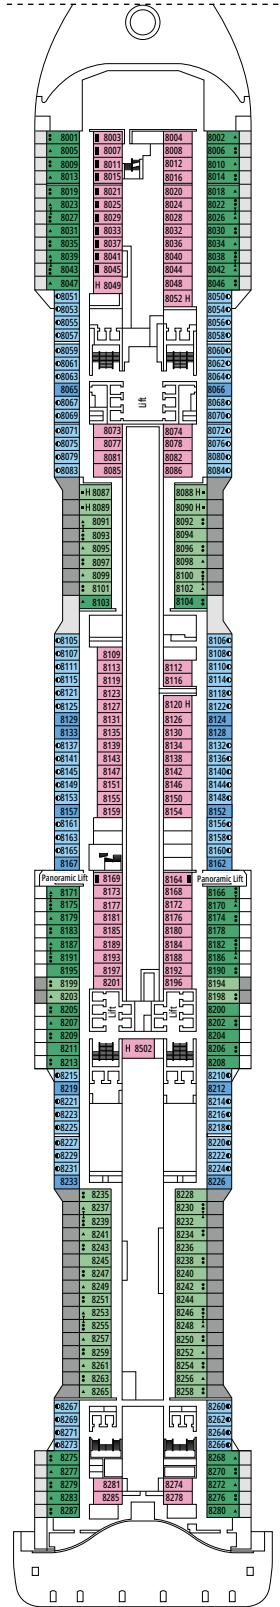

DELUXE INTERIOR

IR2

 ≈17
  11-14
  4

› Medium deck location

DELUXE INTERIOR

IR1

 ≈17
  5-10
  4

› Low deck location

INTERIOR

Available in:

- › **Deluxe Interior (IR2)**
cabin size 22m²; medium deck location (deck 8-14)
- › **Deluxe Interior (IR1)**
cabin size 22m²; low deck location (deck 8)

Some cabins for guests with disabilities or reduced mobility have twin beds that can't be converted into double beds. The images are representative only; the size, layout and furniture may vary (within the same cabin category).

FACILITIES FOR GUESTS WITH DISABILITIES OR REDUCED MOBILITY

Cabin door width	85,5 cm
Cabin clearance	82,1 cm
Bathroom door width	90 cm
Size of cabin (floor space)	from ≈ 22 to ≈ 28 m ²
Size of bathroom	3,1 m ²
Is there a fold-down seat in the shower?	Yes
Height of seat from the floor	44 cm
Does the WC seat have grab rails?	Yes
Are wheelchairs available on board?	In limited numbers*
Are all decks/public areas accessible?	Yes
Are all lifeboats wheelchair-accessible?	No**
Do the lifts have deck indicators?	Visual, Audio & Braille
Can severely visually impaired/blind guests be catered for on the cruise?	Only with full-time carer

TV STUDIO & BAR

L'ATELIER DU VOYAGEUR

DECK 4
SAINT HELENA

DECK 5
ELBE RIVER

DECK 6
OCEAN CAY

DECK 7
GALÁPAGOS

DECK 8
MARION ISLAND

DELPHI THEATRE