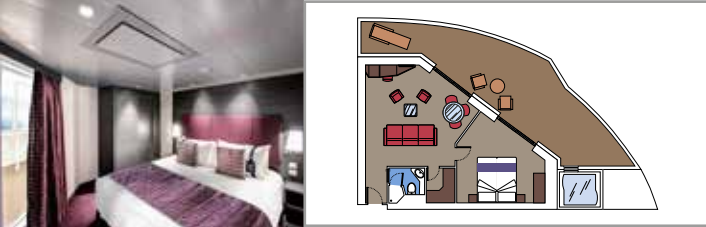

- › Sitting area with sofa
- › Spacious wardrobe

MSC YACHT CLUB INTERIOR SUITE YIN

≈17
 14-16
 2

- › Spacious wardrobe

The images are representative only. Size, layout and furniture may vary (within the same cabin category).

Cabin size (m²)

Balcony size (m²)

Deck location

Accommodating up to

SUITE AUREA

INCLUDED FACILITIES

- Some Suites have balcony with private whirlpool
- Spacious Wardrobe
- Sitting area with double sofa bed
- Comfortable double bed or single beds (on request)
- Bathroom with shower or bathtub, vanity area with hairdryers
- Interactive TV, telephone, safe, minibar and air conditioning
- Wifi connection available (for a fee)

GRAND SUITE AUREA WITH TERRACE AND WHIRLPOOL

SXJ

 ≈39
  ≈36
  12
  4

- > Balcony with its own private whirlpool bath
- > Sitting area with double sofa bed
- > Walk-in wardrobe

PREMIUM SUITE AUREA WITH TERRACE AND WHIRLPOOL

The images are representative only. Size, layout and furniture may vary (within the same cabin category).

Cabin size (m²)

Balcony size (m²)

Deck location

Accommodating up to

BALCONY

INCLUDED FACILITIES

- Sitting area with sofa
- Comfortable double bed or single beds (on request)
- Bathroom with shower or bathtub, vanity area with hairdryers
- Interactive TV, telephone, safe, minibar and air conditioning
- Wifi connection available (for a fee)