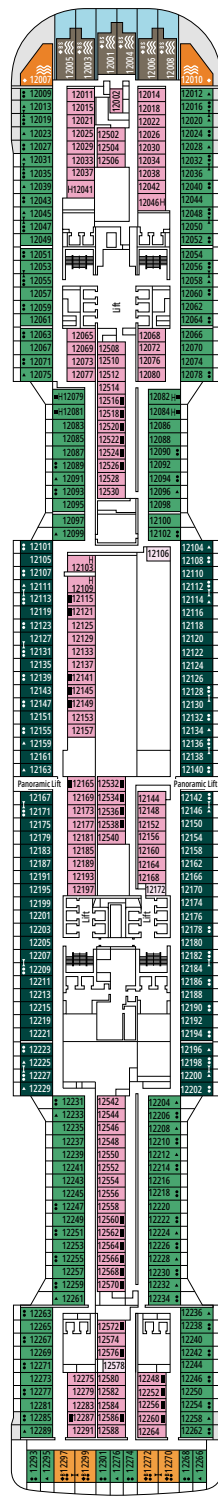

DECK 12
RAPA NUI