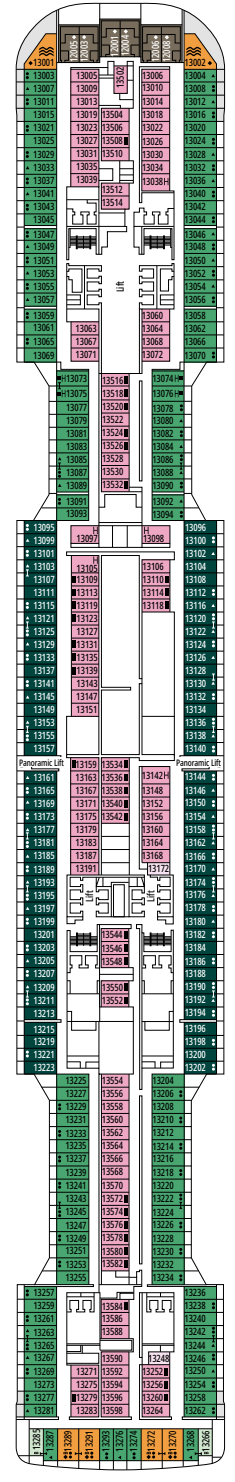

DECK 13
ZAKYNTHOS