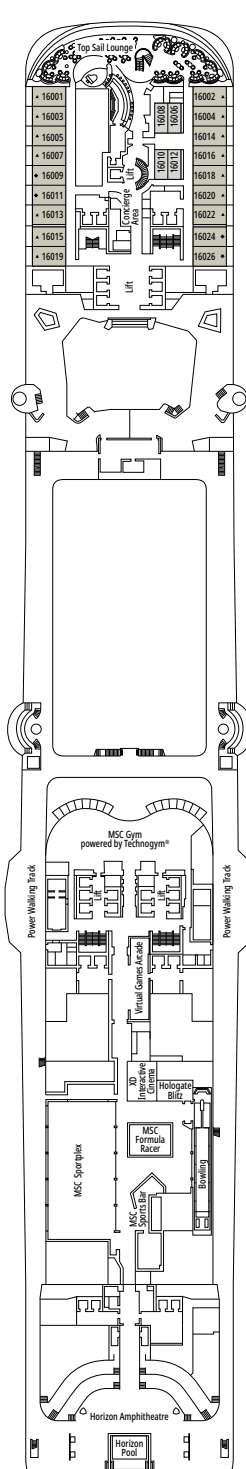

DECK 16
GREAT BARRIER REEF