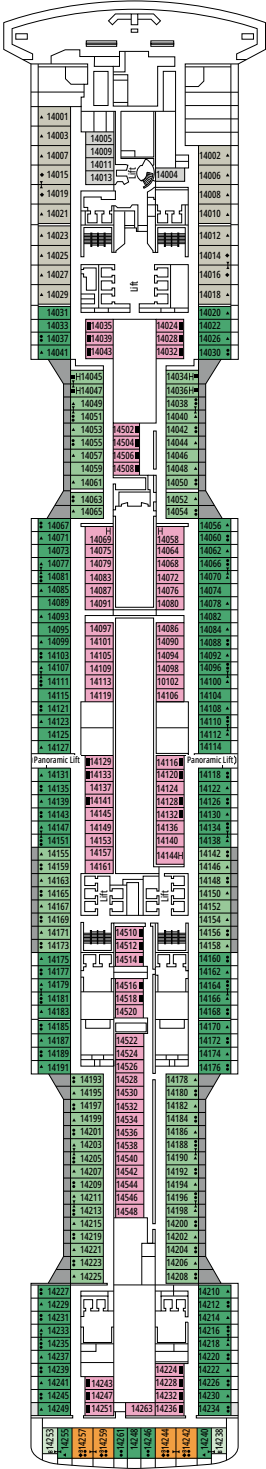

DECK 14
GOLFE DU MORBIHAN