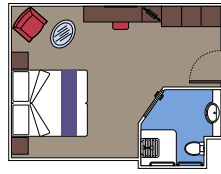

INTERIOR

Available in:

- › **Deluxe Interior (IR2)**
  cabin size 22m²; medium deck location (deck 8-14)
- › **Deluxe Interior (IR1)**
  cabin size 22m²; low deck location (deck 8)

Some cabins for guests with disabilities or reduced mobility have twin beds that can't be converted into double beds. The images are representative only; the size, layout and furniture may vary (within the same cabin category).

FACILITIES FOR GUESTS WITH DISABILITIES OR REDUCED MOBILITY

Cabin door width	85,5 cm
Cabin clearance	82,1 cm
Bathroom door width	90 cm
Size of cabin (floor space)	from ≈ 22 to ≈ 28 m²
Size of bathroom	3,1 m²
Is there a fold-down seat in the shower?	Yes
Height of seat from the floor	44 cm
Does the WC seat have grab rails?	Yes
Are wheelchairs available on board?	In limited numbers*
Are all decks/public areas accessible?	Yes
Are all lifeboats wheelchair-accessible?	No**
Do the lifts have deck indicators?	Visual, Audio & Braille
Can severely visually impaired/blind guests be catered for on the cruise?	Only with full-time carer

* Only for embarkation, disembarkation and emergencies.

** In the event of an emergency, dedicated personnel will help guests with disabilities or reduced mobility to board lifeboats.