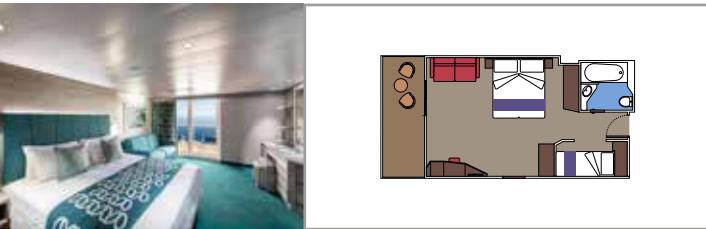

Cabin size (m²)

Balcony size (m²)

Deck location

Accommodating up to

SUITE AUREA

INCLUDED FACILITIES

- Some Suites have balcony with private whirlpool
- Spacious Wardrobe
- Sitting area with double sofa bed
- Comfortable double bed or single beds (on request)
- Bathroom with shower or bathtub, vanity area with hairdryers
- Interactive TV, telephone, safe, minibar and air conditioning
- Wifi connection available (for a fee)

SLJ

 ≈27
  ≈26-30
  9-13
  4

- > Balcony with its own private whirlpool bath
- > Sitting area with double sofa bed
- > Spacious wardrobe

PREMIUM SUITE AUREA

SL1

 ≈25
  ≈3-14
  9-14
  6

- > Spacious wardrobe

The images are representative only. Size, layout and furniture may vary (within the same cabin category).

Cabin size (m²)

Balcony size (m²)

Deck location

Accommodating up to

BALCONY

INCLUDED FACILITIES

- Sitting area with sofa
- Comfortable double bed or single beds (on request)
- Bathroom with shower or bathtub, vanity area with hairdryers
- Interactive TV, telephone, safe, minibar and air conditioning
- Wifi connection available (for a fee)

- Window with sea view
- Relaxing armchair
- Comfortable double bed or single beds (on request)
- Bathroom with shower or bathtub, vanity area with hairdryers
- Interactive TV, telephone, safe, minibar and air conditioning
- Wifi connection available (for a fee)