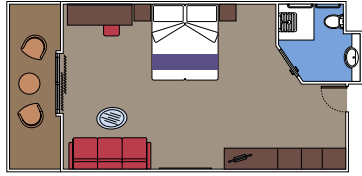

The images are representative only. Size, layout and furniture may vary (within the same cabin category).

Cabin size (m²)

Balcony size (m²)

Deck location

Accommodating up to

BALCONY

INCLUDED FACILITIES

- Sitting area with sofa
- Comfortable double bed or single beds (on request)
- Bathroom with shower or bathtub, vanity area with hairdryers
- Interactive TV, telephone, safe, minibar and air conditioning
- Wifi connection available (for a fee)

 Cabin size (m²)

 Balcony size (m²)

 Deck location

 Accommodating up to

INTERIOR

INCLUDED FACILITIES

- Comfortable double bed or single beds (on request)
- Bathroom with shower or bathtub, vanity area with hairdryers
- Interactive TV, telephone, safe, minibar and air conditioning
- Wifi connection available (for a fee)

STUDIO INTERIOR

IS

 ≈12
  5-14
  1

› Single use

The images are representative only. Size, layout and furniture may vary (within the same cabin category).

 Cabin size (m²)

 Balcony size (m²)

 Deck location

 Accommodating up to

FACILITIES FOR GUESTS WITH DISABILITIES OR REDUCED MOBILITY

DELUXE BALCONY WITH PARTIAL VIEW FOR GUESTS WITH DISABILITIES OR REDUCED MOBILITY

MSC YACHT CLUB

Available in:

- › **MSC Yacht Club Deluxe Suite (YC1)**
cabin size 29m²; balcony size 5m²; deck 15