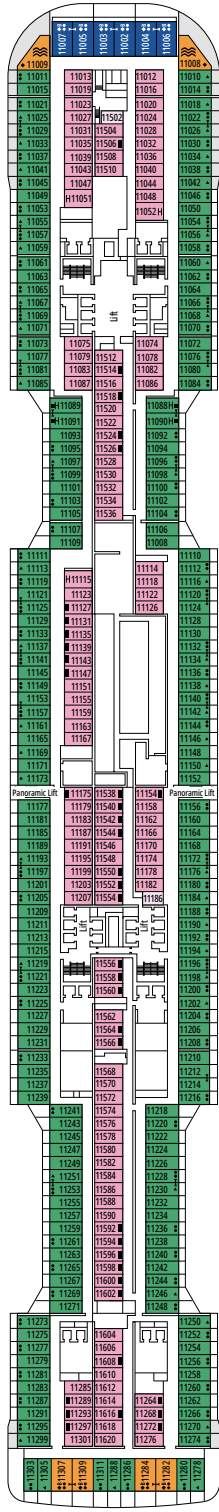

DECK 11
FERNANDO DE NORONHA