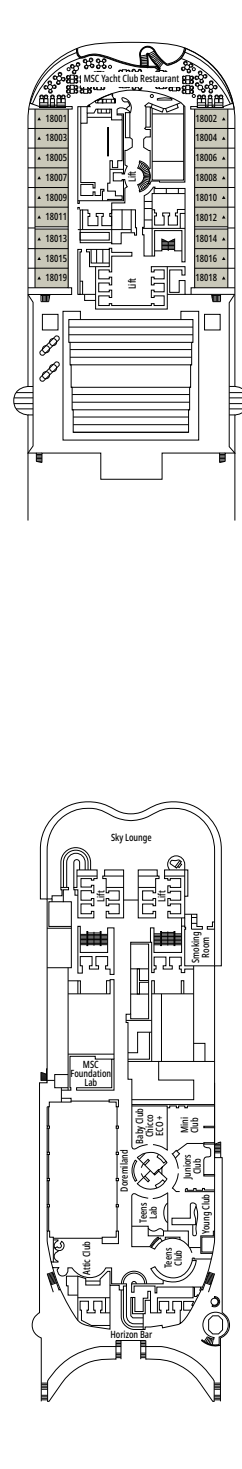

DECK 18
PORTUGUESE ISLAND