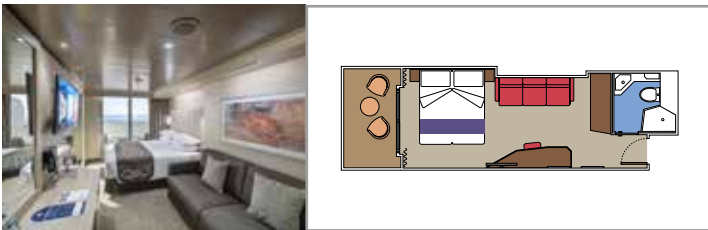

DELUXE BALCONY

BR1

≈16-17
≈5-9
9-10
4