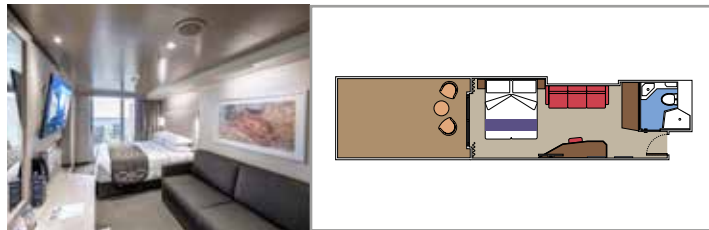

MSC YACHT CLUB INTERIOR SUITE YIN

≈21 16-19 2

- › Spacious wardrobe

SUITE AUREA

INCLUDED FACILITIES

- Some Suites have balcony with private whirlpool
- Sitting area with sofa
- Spacious wardrobe
- Comfortable double bed or single beds (on request)
- Bathroom with shower or bathtub, vanity area with hairdryer
- Interactive TV, telephone, safe, minibar and air conditioning
- Wi-Fi connection available (for a fee)

GRAND SUITE AUREA

SX

 ≈35-49
  ≈10-21
  9-13
  5

- > Sitting area with sofa or separate living area
- > Walk-in wardrobe

PREMIUM SUITE AUREA WITH WHIRLPOOL

SLW

 ≈28
  ≈7
  9-15
  5

- > Balcony with private whirlpool bath
- > Sitting area with sofa
- > Spacious wardrobe

PREMIUM SUITE AUREA WITH TERRACE

SLT

 ≈28
  ≈38
  9
  2

- > Sitting area with sofa
- > Spacious wardrobe

PREMIUM SUITE AUREA

SL1

 ≈26-32
  ≈9-14
  9-15
  4

- > Sitting area with sofa
- > Spacious wardrobe

JUNIOR SUITE AUREA

SM

 ≈17
  ≈16
  9
  4

- > Sitting area with sofa
- > Spacious wardrobe

BALCONY

INCLUDED FACILITIES

- Balcony*
- Sitting area with sofa
- Comfortable double bed or single beds (on request)
- Bathroom with shower or bathtub, vanity area with hairdryer
- Interactive TV, telephone, safe, minibar and air conditioning
- Wi-Fi connection available (for a fee)