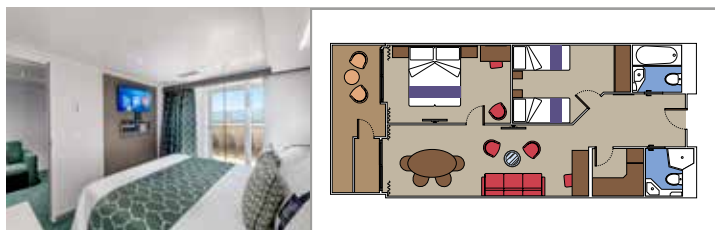

MSC YACHT CLUB INTERIOR SUITE YIN

≈21 16-19 2

- › Spacious wardrobe

SUITE AUREA

INCLUDED FACILITIES

- Some Suites have balcony with private whirlpool
- Sitting area with sofa
- Spacious wardrobe
- Comfortable double bed or single beds (on request)
- Bathroom with shower or bathtub, vanity area with hairdryer
- Interactive TV, telephone, safe, minibar and air conditioning
- Wi-Fi connection available (for a fee)

TWO-BEDROOM GRAND SUITE AUREA

SD

 ≈49
  ≈17
  11-14
  6

- > Sitting area with sofa or separate living area
- > Two bathrooms, one with bathtub and one with shower, vanity areas with hairdryers
- > 2 bedrooms, one with double bed and one with two single beds
- > Walk-in wardrobe

GRAND SUITE AUREA

SX

 ≈35-49
  ≈10-21
  9-13
  5

- > Sitting area with sofa or separate living area
- > Walk-in wardrobe

PREMIUM SUITE AUREA WITH WHIRLPOOL

SLW

 ≈28
  ≈7
  9-15
  5

- > Balcony with private whirlpool bath
- > Sitting area with sofa
- > Spacious wardrobe

JUNIOR SUITE AUREA

SM

 ≈17
  ≈16
  9
  4

- > Sitting area with sofa
- > Spacious wardrobe

BALCONY

INCLUDED FACILITIES

- Balcony*
- Sitting area with sofa
- Comfortable double bed or single beds (on request)
- Bathroom with shower or bathtub, vanity area with hairdryer
- Interactive TV, telephone, safe, minibar and air conditioning
- Wi-Fi connection available (for a fee)