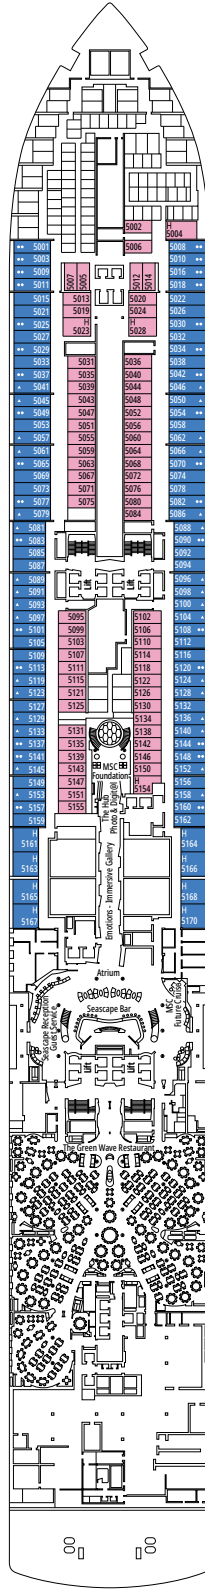

MARKETPLACE BUFFET & RESTAURANT

DECK 5
ILHABELA