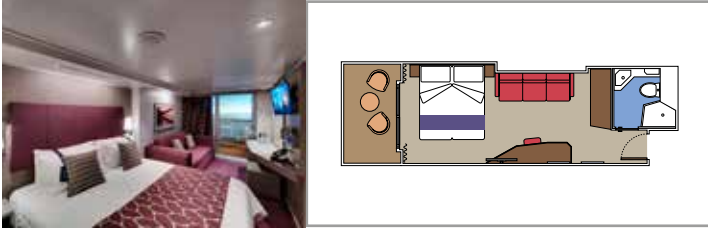

BALCONY

INCLUDED FACILITIES

- Balcony*
- Sitting area with sofa
- Comfortable double bed or single beds (on request)
- Bathroom with shower or bathtub, vanity area with hairdryer
- Interactive TV, telephone, safe, minibar and air conditioning
- Wi-Fi connection available (for a fee)

*Some cabins have a metal balcony front, instead of glass.

BALCONY AUREA

BA

≈17
≈5-9
9-15
4