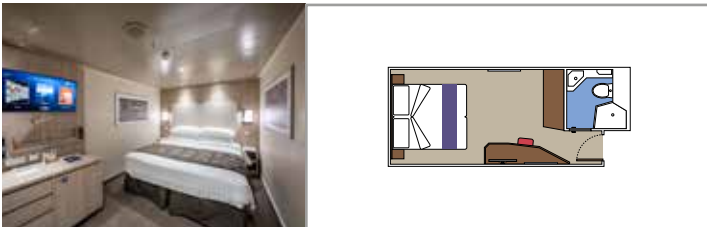

DELUXE INTERIOR

IR1

≈14 5-10 4