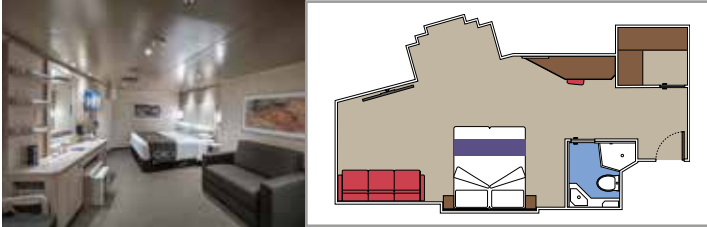

MSC YACHT CLUB INTERIOR SUITE YIN

≈21 16-19 2

- › Spacious wardrobe

SUITE AUREA

INCLUDED FACILITIES

- Some Suites have balcony with private whirlpool
- Sitting area with sofa
- Spacious wardrobe
- Comfortable double bed or single beds (on request)
- Bathroom with shower or bathtub, vanity area with hairdryer
- Interactive TV, telephone, safe, minibar and air conditioning
- Wi-Fi connection available (for a fee)

Comfortable double bed or single beds (on request)

Bathroom with shower, vanity area with hairdryer

Interactive TV, telephone, safe, minibar and air conditioning

Wi-Fi connection available (for a fee)

DELUXE OCEAN VIEW

OR1

› Low deck location

INTERIOR

INCLUDED FACILITIES

Comfortable double bed or single beds (on request)*

Bathroom with shower, vanity area with hairdryer

Interactive TV, telephone, safe, minibar and air conditioning

Wi-Fi connection available (for a fee)

* Some cabins for guests with disabilities or reduced mobility have twin beds that can't be converted into double beds.

PREMIUM INTERIOR

IL1

 ≈28  10  5

DELUXE INTERIOR