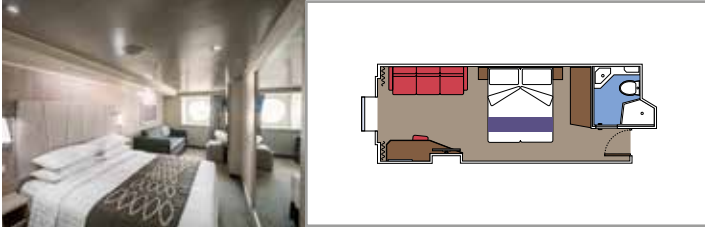

MSC YACHT CLUB INTERIOR SUITE YIN

≈21 16-19 2

- › Spacious wardrobe

SUITE AUREA

INCLUDED FACILITIES

- Some Suites have balcony with private whirlpool
- Sitting area with sofa
- Spacious wardrobe
- Comfortable double bed or single beds (on request)
- Bathroom with shower or bathtub, vanity area with hairdryer
- Interactive TV, telephone, safe, minibar and air conditioning
- Wi-Fi connection available (for a fee)

JUNIOR SUITE AUREA

SM

 ≈17
  ≈16
  9
  4

- > Sitting area with sofa
- > Spacious wardrobe

BALCONY

INCLUDED FACILITIES

- Balcony*
- Sitting area with sofa
- Comfortable double bed or single beds (on request)
- Bathroom with shower or bathtub, vanity area with hairdryer
- Interactive TV, telephone, safe, minibar and air conditioning
- Wi-Fi connection available (for a fee)

Comfortable double bed or single beds (on request)

Bathroom with shower, vanity area with hairdryer

Interactive TV, telephone, safe, minibar and air conditioning

Wi-Fi connection available (for a fee)

DELUXE OCEAN VIEW

OR1

› Low deck location

INTERIOR

INCLUDED FACILITIES

Comfortable double bed or single beds (on request)*

Bathroom with shower, vanity area with hairdryer

Interactive TV, telephone, safe, minibar and air conditioning