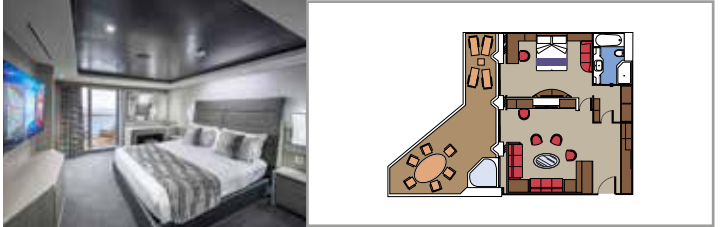

MSC YACHT CLUB ROYAL SUITE YC3

≈62 ≈33 16 4