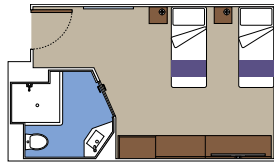

Wi-Fi connection available (for a fee)

* Some cabins for guests with disabilities or reduced mobility have twin beds that can't be converted into double beds.

PREMIUM INTERIOR

IL1

 ≈28  10  5

DELUXE INTERIOR

IR2

 ≈14-16  11-15  4

› Medium deck location

DELUXE INTERIOR

IR1

 ≈14  5-10  4

› Low deck location

FACILITIES FOR GUESTS WITH DISABILITIES OR REDUCED MOBILITY

BALCONY CABIN FOR GUESTS WITH DISABILITIES OR REDUCED MOBILITY

MSC YACHT CLUB

Available in:

- › **MSC Yacht Club Deluxe Grand Suite (YCP)**
cabin size 33m²; balcony size 25m²; deck 19
- › **MSC Yacht Club Deluxe Suite (YC1)**
cabin size 33m²; balcony size 25m²; deck 18
- › **MSC Yacht Club Interior Suite (YIN)**
cabin size 21m²; deck 16-19