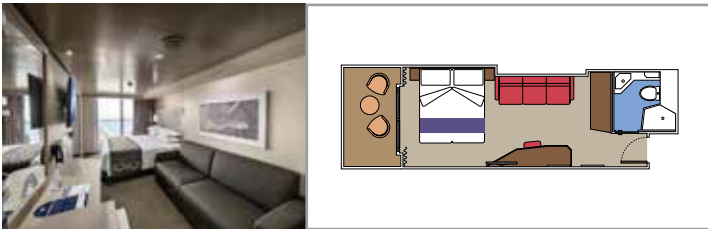

DELUXE BALCONY

BR3

≈16-17
≈5-6
13-14
4