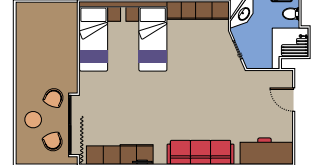

BALCONY CABIN FOR GUESTS WITH DISABILITIES OR REDUCED MOBILITY

MSC YACHT CLUB

Available in:

- › **MSC Yacht Club Deluxe Grand Suite (YCP)**
cabin size 33m²; balcony size 25m²; deck 19
- › **MSC Yacht Club Deluxe Suite (YC1)**
cabin size 33m²; balcony size 25m²; deck 18
- › **MSC Yacht Club Interior Suite (YIN)**
cabin size 21m²; deck 16-19

BALCONY

Available in:

- › **Balcony Aurea (BA)**
cabin size 26m²; balcony size 14m²; best ship location
- › **Deluxe Balcony**
cabin size 26m²; balcony size 7m²;
(BR4) top deck location (deck 15); **(BR3)** high deck location (deck 13-14)
(BR2) Medium deck location (deck 11-12); **(BR1)** low deck location (deck 10)