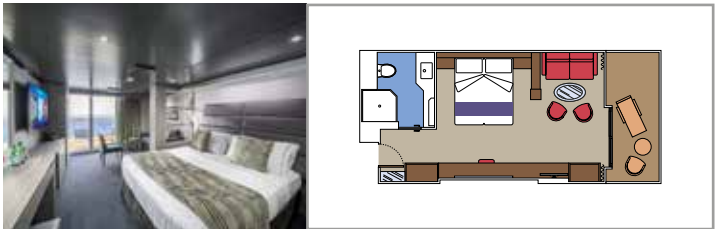

MSC YACHT CLUB DELUXE SUITE YC1

≈25 ≈8 16-19 5