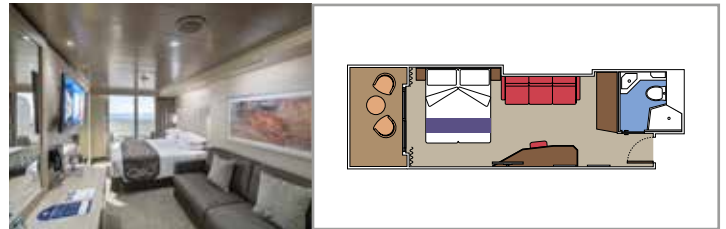

DELUXE BALCONY

BR2

≈16-17
≈5-6
11-12
4