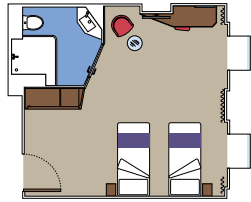

OCEAN VIEW

Available in:

- › **Deluxe Ocean View (OR1)**
  cabin size 26m²; low deck location (deck 5)