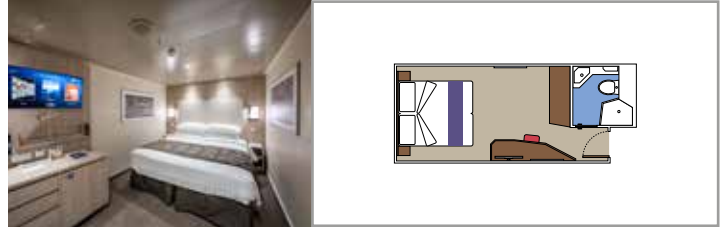

DELUXE INTERIOR

IR2

≈14-16 11-15 4