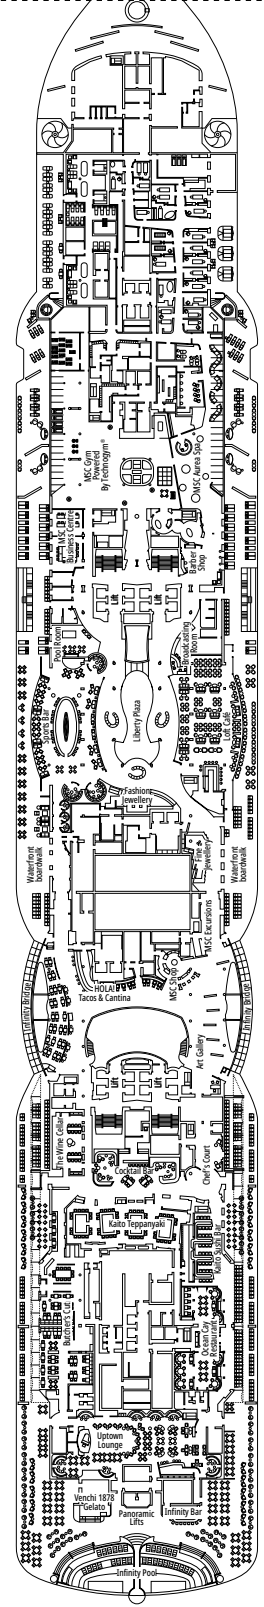

DECK 8
OCEAN CAY