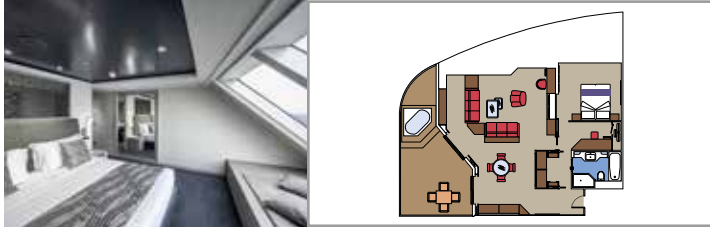

INCLUDED FACILITIES

- Luxury suites with premium interiors
- Some Suites have balcony with private whirlpool
- Spacious wardrobe
- Comfortable double bed or single beds (on request)
- Bathroom with shower and/or bathtub, vanity area with hairdryer
- Interactive TV, telephone, safe, mini bar and air conditioning
- Wi-Fi connection included

MSC YACHT CLUB OWNER'S SUITE YC4

≈98 ≈25 19 4