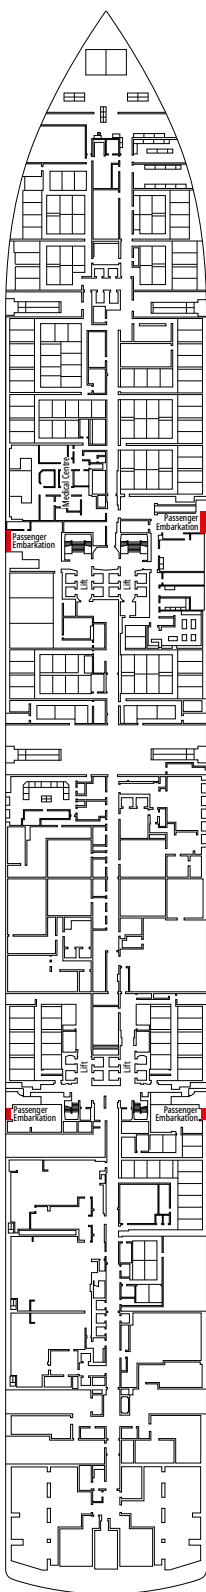

VENCHI 1878 CHOCOLATE BAR

DECK 4
PHI PHI ISLAND