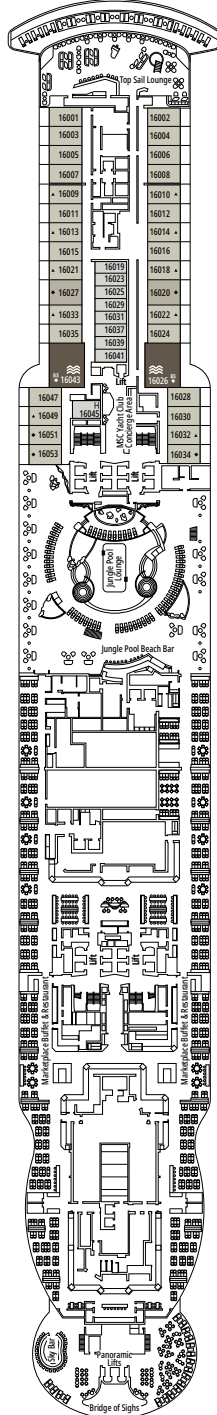

DECK 15
OKINAWA

DECK 16
BALI

DECK 20
PORTUGUESE ISLAND