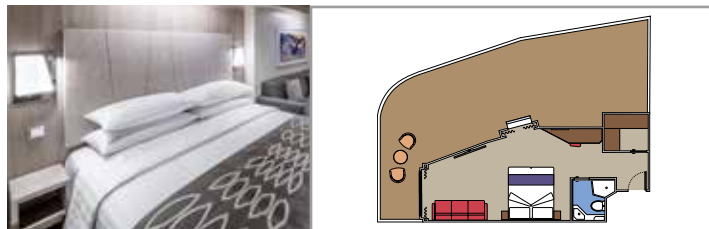

PREMIUM SUITE AUREA WITH TERRACE

SLT

≈28
≈38
9
2

- > Sitting area with sofa
- > Spacious wardrobe