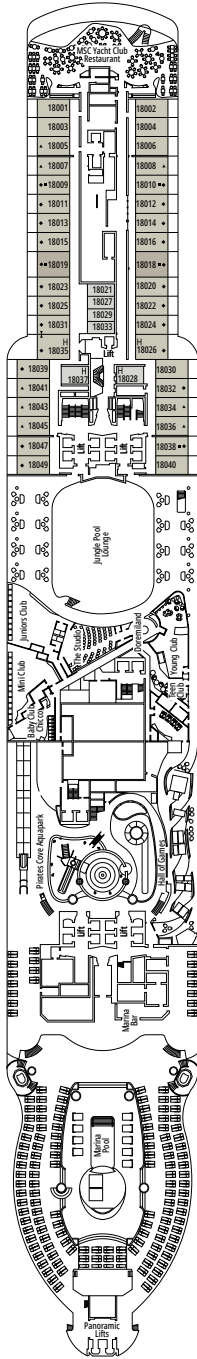

DECK 15
OKINAWA

DECK 16
BALI

DECK 20
PORTUGUESE ISLAND