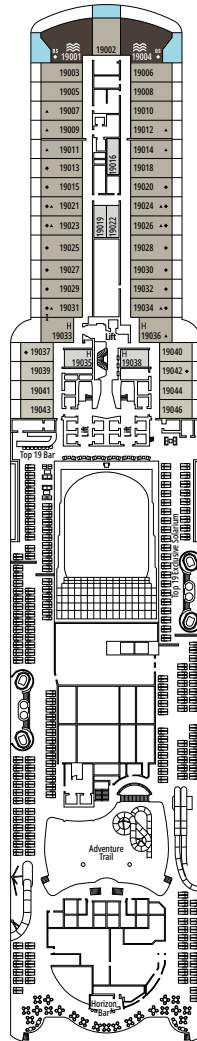

DECK 15
OKINAWA

DECK 16
BALI

DECK 20
PORTUGUESE ISLAND