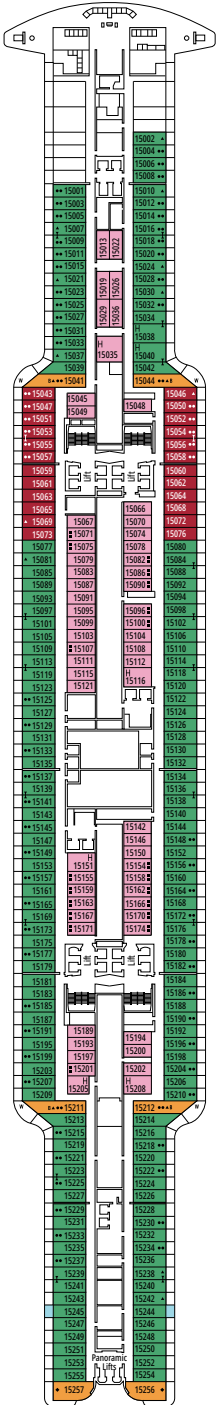

DECK 15
OKINAWA

DECK 16
BALI

DECK 20
PORTUGUESE ISLAND