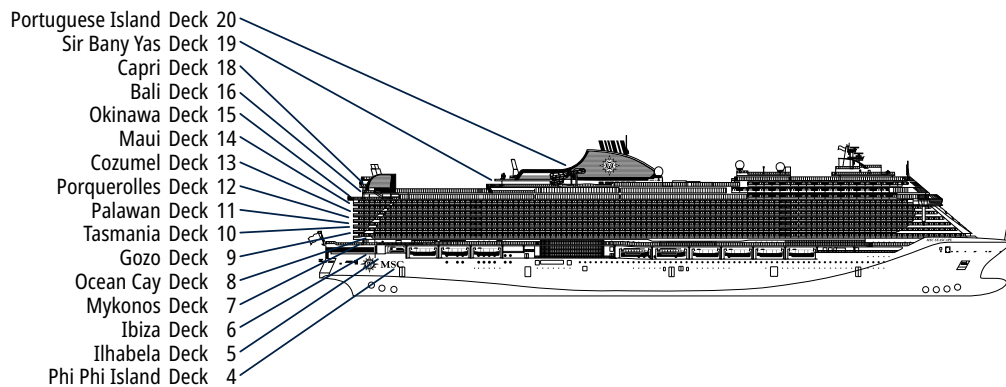

MSC SEASCAPE

TECHNICAL SHEET

TECHNICAL CHARACTERISTICS OF THE SHIP

MARINA POOL

TECHNICAL CHARACTERISTICS OF THE SHIP

GROSS TONNAGE	169.400 tons
LENGTH / BEAM / HEIGHT	339 m / 41 m / 74 m
SURFACE AREA	450.000 m ² , included 36.800 m ² public areas
PUBLIC AREA RATIO	7,6 m ² per Guest
DECKS	20, included 15 for Guests
LIFTS	33, included 19 for Guests (incl. 2 panoramics)
VOLTAGE (IN CABIN)	110/220 volts
MAXIMUM SPEED	21,8 knots
STABILISERS	Stabilised with 2 fins
NUMBER OF GUESTS	5.877
NUMBER OF CABINS	2.270, included 74 for Guests with disabilities or reduced mobility
CREW MEMBERS	Approx. 1.648
POOLS	5, included 1 with sliding roof and 1 for the MSC Yacht Club
WHIRLPOOLS	2 whirlpool baths with up to 20 seats, 2 for the MSC Yacht Club, 28 Suites and 2 Royal Suites with private whirlpool bath
ENVIRONMENTAL TECHNOLOGY	AWT-Advanced Water Treatment, Energy Saving & Monitoring System, scrubber and exhaust gas treatment, LED Light technology