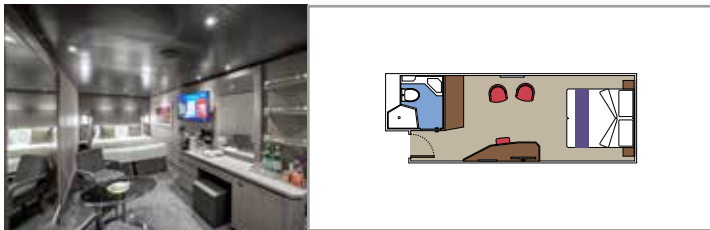

- › Located on the top deck (except cabins 18019, 18018, 16027 and 16020).
- › Spacious balcony
- › Living area
- › Walk-in wardrobe

MSC YACHT CLUB DELUXE SUITE YC1

≈25 ≈8 16-19 5

- › Sitting area with sofa
- › Spacious wardrobe

MSC YACHT CLUB INTERIOR SUITE YIN

≈21 16-19 2

- › Spacious wardrobe

SUITE AUREA

INCLUDED FACILITIES

- Some Suites have balcony with private whirlpool
- Sitting area with sofa
- Spacious wardrobe
- Comfortable double bed or single beds (on request)
- Bathroom with shower or bathtub, vanity area with hairdryer
- Interactive TV, telephone, safe, minibar and air conditioning
- Wi-Fi connection available (for a fee)