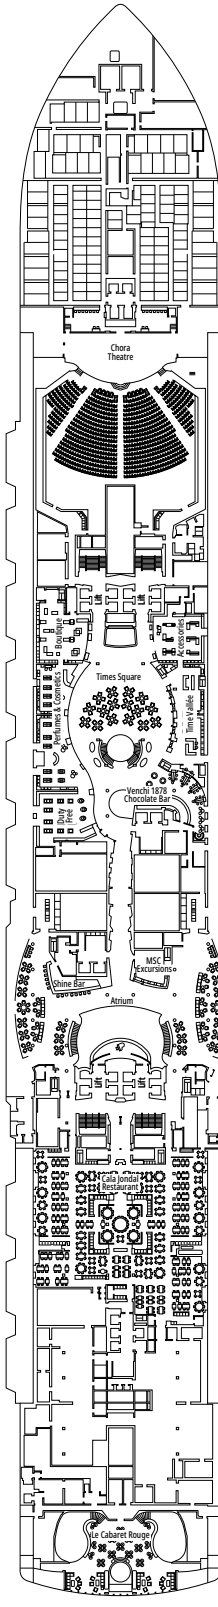

MARKETPLACE BUFFET & RESTAURANT

DECK 6
IBIZA