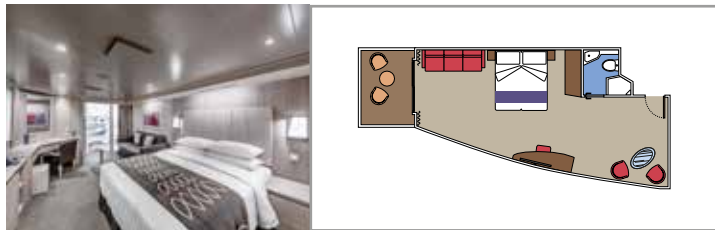

MSC YACHT CLUB INTERIOR SUITE YIN

≈21 16-19 2

- › Spacious wardrobe

SUITE AUREA

INCLUDED FACILITIES

- Some Suites have balcony with private whirlpool
- Sitting area with sofa
- Spacious wardrobe
- Comfortable double bed or single beds (on request)
- Bathroom with shower or bathtub, vanity area with hairdryer
- Interactive TV, telephone, safe, minibar and air conditioning
- Wi-Fi connection available (for a fee)

GRAND SUITE AUREA

SX

 ≈35-49
  ≈10-21
  9-13
  5

- > Sitting area with sofa or separate living area
- > Walk-in wardrobe

PREMIUM SUITE AUREA WITH WHIRLPOOL

SLW

 ≈28
  ≈7
  9-15
  5

- > Balcony with private whirlpool bath
- > Sitting area with sofa
- > Spacious wardrobe

PREMIUM SUITE AUREA WITH TERRACE

SLT

 ≈28
  ≈38
  9
  2

- > Sitting area with sofa
- > Spacious wardrobe

PREMIUM SUITE AUREA

SL1

 ≈26-32
  ≈9-14
  9-15
  4

- > Sitting area with sofa
- > Spacious wardrobe

JUNIOR SUITE AUREA

SM

 ≈17
  ≈16
  9
  4

- > Sitting area with sofa
- > Spacious wardrobe

BALCONY

INCLUDED FACILITIES

- Balcony*
- Sitting area with sofa
- Comfortable double bed or single beds (on request)
- Bathroom with shower or bathtub, vanity area with hairdryer
- Interactive TV, telephone, safe, minibar and air conditioning
- Wi-Fi connection available (for a fee)