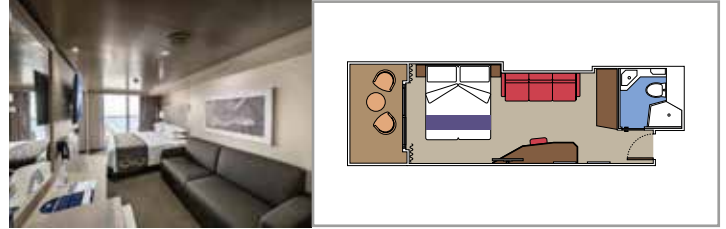

MSC YACHT CLUB INTERIOR SUITE YIN

≈21 16-19 2

- › Spacious wardrobe

SUITE AUREA

INCLUDED FACILITIES

- Some Suites have balcony with private whirlpool
- Sitting area with sofa
- Spacious wardrobe
- Comfortable double bed or single beds (on request)
- Bathroom with shower or bathtub, vanity area with hairdryer
- Interactive TV, telephone, safe, minibar and air conditioning
- Wi-Fi connection available (for a fee)

JUNIOR SUITE AUREA

SM

 ≈17
  ≈16
  9
  4

- > Sitting area with sofa
- > Spacious wardrobe

BALCONY

INCLUDED FACILITIES

- Balcony*
- Sitting area with sofa
- Comfortable double bed or single beds (on request)
- Bathroom with shower or bathtub, vanity area with hairdryer
- Interactive TV, telephone, safe, minibar and air conditioning
- Wi-Fi connection available (for a fee)

*Some cabins have a metal balcony front, instead of glass.

BALCONY AUREA

BA

≈17
 ≈5-9
 9-15
 4

› Best ship position

DELUXE BALCONY

BR4

≈17
 ≈5-6
 15
 4