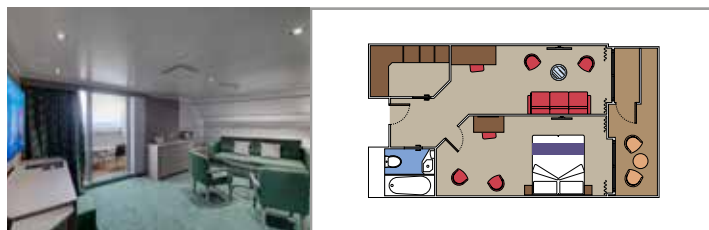

MSC YACHT CLUB INTERIOR SUITE YIN

≈21 16-19 2

- › Spacious wardrobe

SUITE AUREA

INCLUDED FACILITIES

- Some Suites have balcony with private whirlpool
- Sitting area with sofa
- Spacious wardrobe
- Comfortable double bed or single beds (on request)
- Bathroom with shower or bathtub, vanity area with hairdryer
- Interactive TV, telephone, safe, minibar and air conditioning
- Wi-Fi connection available (for a fee)

TWO-BEDROOM GRAND SUITE AUREA

SD

 ≈49
  ≈17
  11-14
  6

- > Sitting area with sofa or separate living area
- > Two bathrooms, one with bathtub and one with shower, vanity areas with hairdryers
- > 2 bedrooms, one with double bed and one with two single beds
- > Walk-in wardrobe

GRAND SUITE AUREA

SX

 ≈35-49
  ≈10-21
  9-13
  5

- > Sitting area with sofa or separate living area
- > Walk-in wardrobe

PREMIUM SUITE AUREA WITH WHIRLPOOL

SLW

 ≈28
  ≈7
  9-15
  5

- > Balcony with private whirlpool bath
- > Sitting area with sofa
- > Spacious wardrobe

JUNIOR SUITE AUREA

SM

 ≈17
  ≈16
  9
  4

- > Sitting area with sofa
- > Spacious wardrobe

BALCONY

INCLUDED FACILITIES

- Balcony*
- Sitting area with sofa
- Comfortable double bed or single beds (on request)
- Bathroom with shower or bathtub, vanity area with hairdryer
- Interactive TV, telephone, safe, minibar and air conditioning
- Wi-Fi connection available (for a fee)