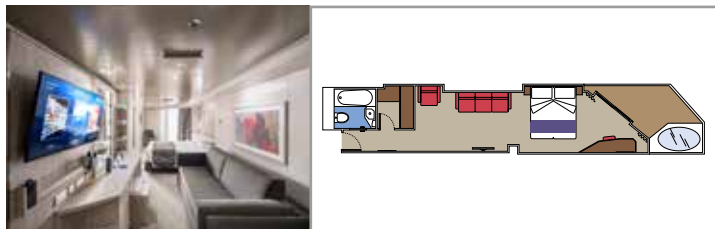

MSC YACHT CLUB INTERIOR SUITE YIN

≈21 16-19 2

- › Spacious wardrobe

SUITE AUREA

INCLUDED FACILITIES

- Some Suites have balcony with private whirlpool
- Sitting area with sofa
- Spacious wardrobe
- Comfortable double bed or single beds (on request)
- Bathroom with shower or bathtub, vanity area with hairdryer
- Interactive TV, telephone, safe, minibar and air conditioning
- Wi-Fi connection available (for a fee)

TWO-BEDROOM GRAND SUITE AUREA

SD

 ≈49
  ≈17
  11-14
  6

- > Sitting area with sofa or separate living area
- > Two bathrooms, one with bathtub and one with shower, vanity areas with hairdryers
- > 2 bedrooms, one with double bed and one with two single beds
- > Walk-in wardrobe

GRAND SUITE AUREA

SX

 ≈35-49
  ≈10-21
  9-13
  5

- > Sitting area with sofa or separate living area
- > Walk-in wardrobe

PREMIUM SUITE AUREA WITH WHIRLPOOL

SLW

 ≈28
  ≈7
  9-15
  5

- > Balcony with private whirlpool bath
- > Sitting area with sofa
- > Spacious wardrobe

JUNIOR SUITE AUREA

SM

 ≈17
  ≈16
  9
  4

- > Sitting area with sofa
- > Spacious wardrobe

BALCONY

INCLUDED FACILITIES

- Balcony*
- Sitting area with sofa
- Comfortable double bed or single beds (on request)
- Bathroom with shower or bathtub, vanity area with hairdryer
- Interactive TV, telephone, safe, minibar and air conditioning
- Wi-Fi connection available (for a fee)