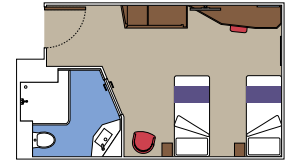

BALCONY CABIN FOR GUESTS WITH DISABILITIES OR REDUCED MOBILITY

MSC YACHT CLUB

Available in:

- › **MSC Yacht Club Deluxe Grand Suite (YCP)**
cabin size 33m²; balcony size 25m²; deck 19
- › **MSC Yacht Club Deluxe Suite (YC1)**
cabin size 33m²; balcony size 25m²; deck 18
- › **MSC Yacht Club Interior Suite (YIN)**
cabin size 21m²; deck 16-19

BALCONY

Available in:

- › **Balcony Aurea (BA)**
cabin size 26m²; balcony size 14m²; best ship location
- › **Deluxe Balcony**
cabin size 26m²; balcony size 7m²;
(BR4) top deck location (deck 15); **(BR3)** high deck location (deck 13-14)
(BR2) Medium deck location (deck 11-12); **(BR1)** low deck location (deck 10)

OCEAN VIEW

Available in:

- › **Deluxe Ocean View (OR1)**
cabin size 26m²; low deck location (deck 5)

INTERIOR

Available in:

- › **Deluxe Interior (IR2)**
cabin size 16-21m²; deck 5-15

Some cabins for guests with disabilities or reduced mobility have twin beds that can't be converted into double beds. The images are representative only; the size, layout and furniture may vary (within the same cabin category).