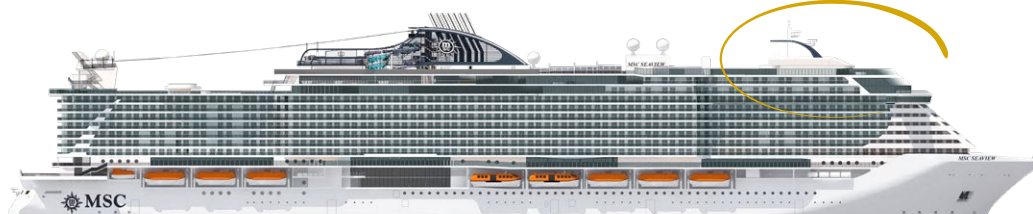

MSC YACHT CLUB