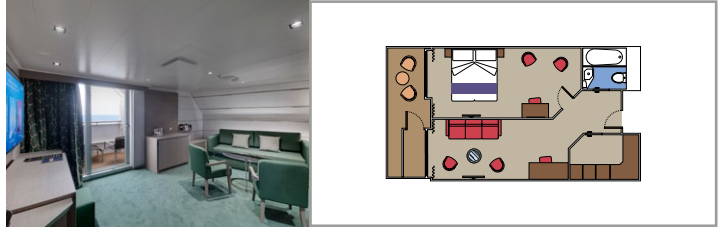

 Cabin size (m²)

 Balcony size (m²)

 Deck location

 Accommodating up to

SUITE AUREA

INCLUDED FACILITIES

- Some suites have balcony with private whirlpool
- Sitting area with sofa
- Spacious wardrobe
- Comfortable double bed or single beds (on request)
- Bathroom with shower or bathtub, vanity area with hairdryer
- Interactive TV, telephone, safe, minibar and air conditioning
- Wifi connection available (for a fee)

TWO-BEDROOM GRAND SUITE AUREA

SD

 ≈49
  ≈17
  11-14
  5

- › Sitting area with sofa or separate living area
- › Two bathrooms, one with bathtub and one with shower
- › Two bedrooms, one with double bed and one with two single beds
- › Walk-in wardrobe

GRAND SUITE AUREA

SX

 ≈35-49
  ≈10-21
  9-13
  4

- › Sitting area with sofa or separate living area
- › Walk-in wardrobe

PREMIUM SUITE AUREA WITH WHIRLPOOL

SLW

 ≈28
  ≈7
  9-15
  5

- › Large balcony with its own private whirlpool bath
- › Sitting area with sofa
- › Spacious wardrobe

The images are representative only. Size, layout and furniture may vary (within the same cabin category).

 Cabin size (m²)

 Balcony size (m²)

 Deck location

 Accommodating up to

BALCONY

INCLUDED FACILITIES

- Balcony*
- Sitting area with sofa
- Comfortable double bed or single beds (on request)
- Bathroom with shower, vanity area with hairdryer
- Interactive TV, telephone, safe, minibar and air conditioning
- Wifi connection available (for a fee)