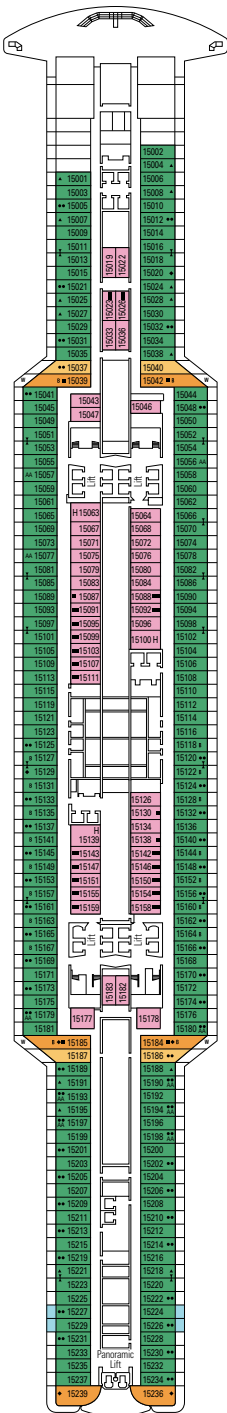

DECK 15
AEGEAN