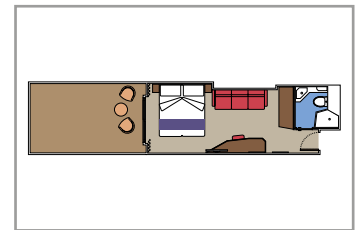

PREMIUM SUITE AUREA WITH TERRACE

SLT

 ≈28
  ≈38
  9
  4

- › Sitting area with sofa
- › Spacious wardrobe

PREMIUM SUITE AUREA

SL1

 ≈26-32
  ≈9-14
  9-15
  4

- › Sitting area with sofa
- › Spacious wardrobe

DELUXE SUITE AUREA

SR1

 ≈20
  ≈8

- › Sitting area with sofa
- › Deck 9-15
- › Accommodating up to 4 people

JUNIOR SUITE AUREA

SM

 ≈17
  ≈16

- › Sitting area with sofa
- › Deck 9
- › Accommodating up to 4 people

The images are representative only. Size, layout and furniture may vary (within the same cabin category).

 Cabin size (m²)

 Balcony size (m²)

 Deck location

 Accommodating up to

BALCONY

INCLUDED FACILITIES

- Balcony*
- Sitting area with sofa
- Comfortable double bed or single beds (on request)
- Bathroom with shower, vanity area with hairdryer
- Interactive TV, telephone, safe, minibar and air conditioning
- Wifi connection available (for a fee)