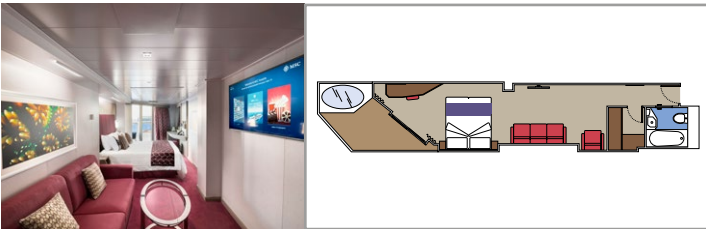

- › Sitting area with sofa
- › Spacious wardrobe

MSC YACHT CLUB INTERIOR SUITE YIN

 ≈21
  16-18
  2

- › Spacious wardrobe

The images are representative only. Size, layout and furniture may vary (within the same cabin category).

 Cabin size (m²)

 Balcony size (m²)

 Deck location

 Accommodating up to

SUITE AUREA

INCLUDED FACILITIES

- Some suites have balcony with private whirlpool
- Sitting area with sofa
- Spacious wardrobe
- Comfortable double bed or single beds (on request)
- Bathroom with shower or bathtub, vanity area with hairdryer
- Interactive TV, telephone, safe, minibar and air conditioning
- Wifi connection available (for a fee)

GRAND SUITE AUREA

SX

 ≈35-49
  ≈10-21
  9-13
  4

- › Sitting area with sofa or separate living area
- › Walk-in wardrobe

PREMIUM SUITE AUREA WITH WHIRLPOOL

SLW

 ≈28
  ≈7
  9-15
  5

- › Large balcony with its own private whirlpool bath
- › Sitting area with sofa
- › Spacious wardrobe

The images are representative only. Size, layout and furniture may vary (within the same cabin category).

 Cabin size (m²)

 Balcony size (m²)

 Deck location

 Accommodating up to

BALCONY

INCLUDED FACILITIES

- Balcony*
- Sitting area with sofa
- Comfortable double bed or single beds (on request)
- Bathroom with shower, vanity area with hairdryer
- Interactive TV, telephone, safe, minibar and air conditioning
- Wifi connection available (for a fee)