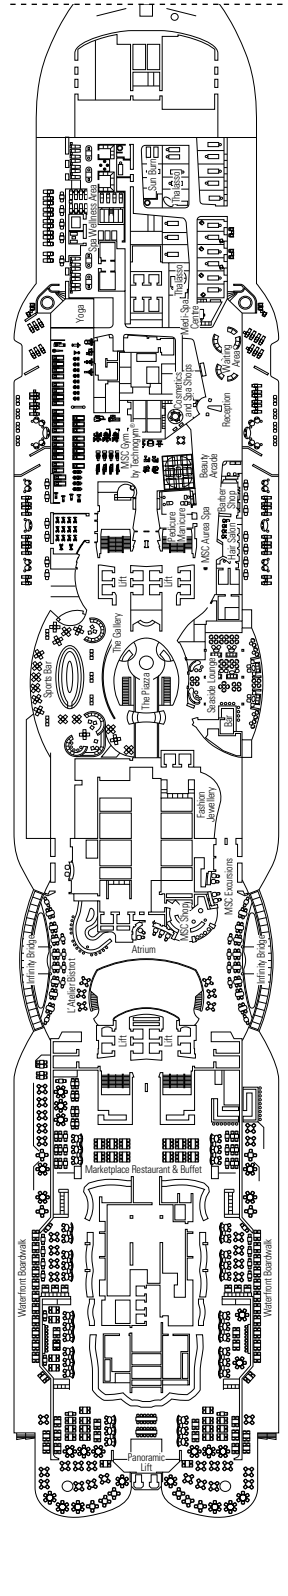

DECK 8
ATLANTIC OCEAN