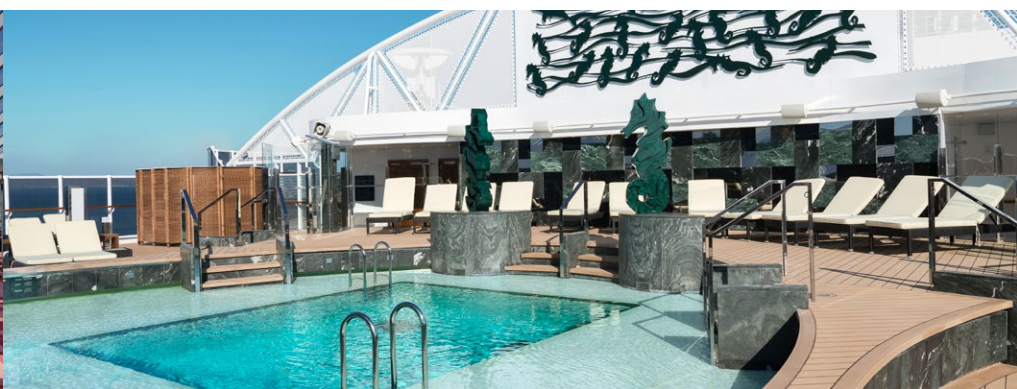

MSC YACHT CLUB POOL