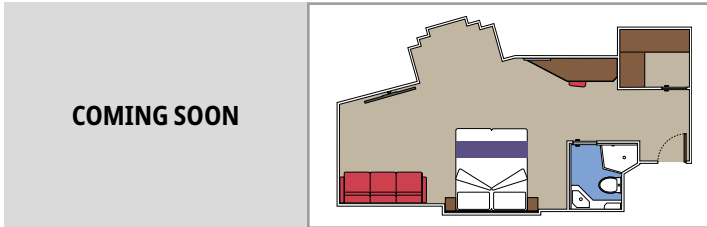

PREMIUM INTERIOR

IL1

 ≈28
  10
  5

› Low deck location

DELUXE INTERIOR

IR2

 ≈14-16
  11-15
  4

› Medium deck location