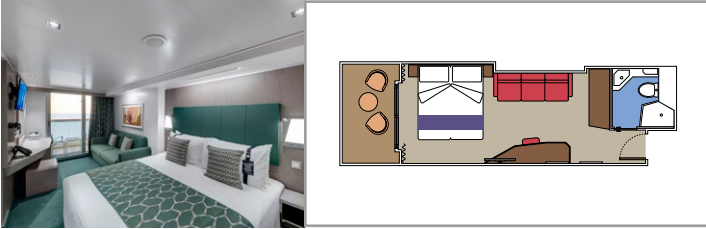

TOP SAIL LOUNGE

MSC YACHT CLUB POOL

INCLUDED FACILITIES

- Luxury Suites with premium interiors
- Spacious wardrobe
- Sitting area with sofa or separate living area
- Comfortable double bed or single beds (on request)
- Bathroom with shower and/or bathtub, vanity area with hairdryer
- Interactive TV, telephone, safe, minibar and air conditioning
- Wifi connection included

 Cabin size (m²)

 Balcony size (m²)

 Deck location

 Accommodating up to

SUITE AUREA

INCLUDED FACILITIES

- Some suites have balcony with private whirlpool
- Sitting area with sofa
- Spacious wardrobe
- Comfortable double bed or single beds (on request)
- Bathroom with shower or bathtub, vanity area with hairdryer
- Interactive TV, telephone, safe, minibar and air conditioning
- Wifi connection available (for a fee)

The images are representative only. Size, layout and furniture may vary (within the same cabin category).

 Cabin size (m²)

 Balcony size (m²)

 Deck location

 Accommodating up to

BALCONY

INCLUDED FACILITIES

- Balcony*
- Sitting area with sofa
- Comfortable double bed or single beds (on request)
- Bathroom with shower, vanity area with hairdryer
- Interactive TV, telephone, safe, minibar and air conditioning
- Wifi connection available (for a fee)

*Some cabins have a metal balcony front, instead of glass.

BALCONY AUREA

BA

 ≈17
  ≈9
  9
  4

› Best ship position

DELUXE BALCONY

BR4

 ≈17
  ≈5
  15
  4