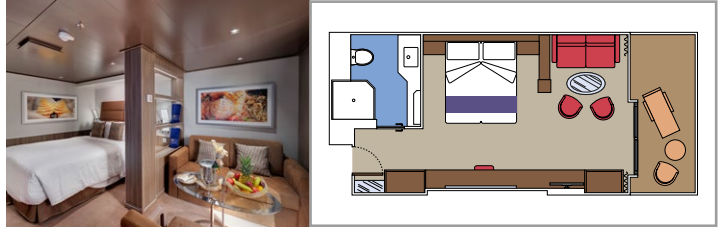

TOP SAIL LOUNGE

MSC YACHT CLUB POOL

INCLUDED FACILITIES

- Luxury Suites with premium interiors
- Spacious wardrobe
- Sitting area with sofa or separate living area
- Comfortable double bed or single beds (on request)
- Bathroom with shower and/or bathtub, vanity area with hairdryer
- Interactive TV, telephone, safe, minibar and air conditioning
- Wifi connection included

MSC YACHT CLUB ROYAL SUITE YC3

 ≈62
  ≈33
  16
  4

- › Balcony with private whirlpool bath and dining table
- › Separate living area and dining room
- › Walk-in wardrobe

MSC YACHT CLUB DELUXE SUITE YC1

 ≈25
  ≈8
  16-18
  5

- › Sitting area with sofa
- › Spacious wardrobe

MSC YACHT CLUB INTERIOR SUITE YIN

 ≈21
  16-18
  2

- › Spacious wardrobe

The images are representative only. Size, layout and furniture may vary (within the same cabin category).

 Cabin size (m²)

 Balcony size (m²)

 Deck location

 Accommodating up to

SUITE AUREA

INCLUDED FACILITIES

- Some suites have balcony with private whirlpool
- Sitting area with sofa
- Spacious wardrobe
- Comfortable double bed or single beds (on request)
- Bathroom with shower or bathtub, vanity area with hairdryer
- Interactive TV, telephone, safe, minibar and air conditioning
- Wifi connection available (for a fee)