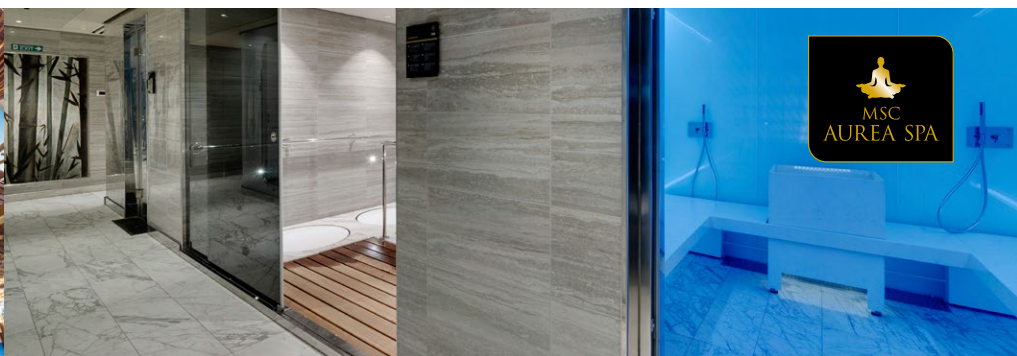

MSC AUREA SPA