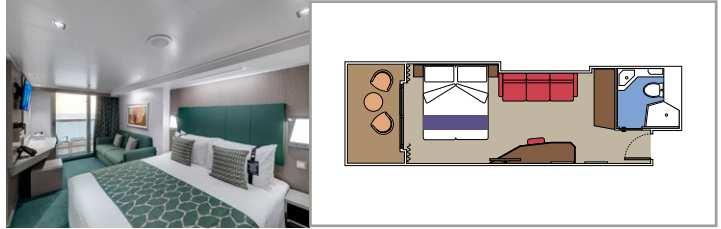

TOP SAIL LOUNGE

MSC YACHT CLUB POOL

INCLUDED FACILITIES

- Luxury Suites with premium interiors
- Spacious wardrobe
- Sitting area with sofa or separate living area
- Comfortable double bed or single beds (on request)
- Bathroom with shower and/or bathtub, vanity area with hairdryer
- Interactive TV, telephone, safe, minibar and air conditioning
- Wifi connection included

 Cabin size (m²)

 Balcony size (m²)

 Deck location

 Accommodating up to

SUITE AUREA

INCLUDED FACILITIES

- Some suites have balcony with private whirlpool
- Sitting area with sofa
- Spacious wardrobe
- Comfortable double bed or single beds (on request)
- Bathroom with shower or bathtub, vanity area with hairdryer
- Interactive TV, telephone, safe, minibar and air conditioning
- Wifi connection available (for a fee)

The images are representative only. Size, layout and furniture may vary (within the same cabin category).

 Cabin size (m²)

 Balcony size (m²)

 Deck location

 Accommodating up to

BALCONY

INCLUDED FACILITIES

- Balcony*
- Sitting area with sofa
- Comfortable double bed or single beds (on request)
- Bathroom with shower, vanity area with hairdryer
- Interactive TV, telephone, safe, minibar and air conditioning
- Wifi connection available (for a fee)

*Some cabins have a metal balcony front, instead of glass.

BALCONY AUREA

BA

 ≈17
  ≈9
  9
  4

› Best ship position

DELUXE BALCONY

BR4

 ≈17
  ≈5
  15
  4