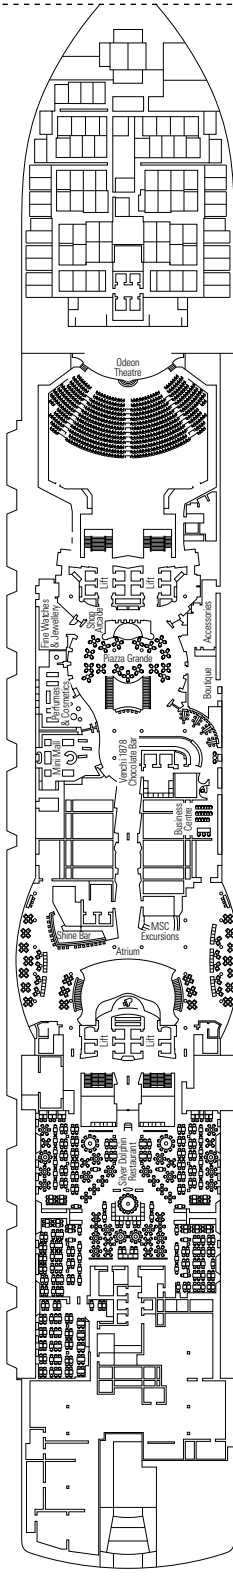

DECK 6
PACIFIC OCEAN