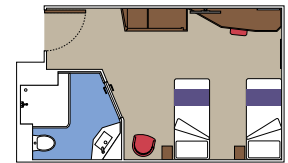

INTERIOR

Available in:

- › **Deluxe Interior (IR2)**
  cabin size 16-21m²; deck 11-15
- › **Deluxe Interior (IR1)**
  cabin size 14-21m²; deck 5-10

Some cabins for guests with disabilities or reduced mobility have twin beds that can't be converted into double beds. The images are representative only; the size, layout and furniture may vary (within the same cabin category).

FACILITIES FOR GUESTS WITH DISABILITIES OR REDUCED MOBILITY

Cabin door width	90 cm
Bathroom door width	88 cm
Size of cabin (floor space)	14 to ≈ 33 m²
Size of bathroom	4 m², except cabins 9093 (2 m²) and 14233 (3 m²)
Is there a fold-down seat in the shower?	Yes
Height of seat from the floor	44 cm
Does the WC seat have grab rails?	Yes
Are wheelchairs available on board?	In limited numbers*
Are all decks/public areas accessible?	Yes
Are all lifeboats wheelchair-accessible?	No**
Do the lifts have deck indicators?	Visual - Audio & Braille; Braille on hand rails at stair landings, cabin doors, and directional signs
Can severely visually impaired/blind guests be catered for on the cruise?	Only with full-time carer

* Only for embarkation, disembarkation and emergencies.

** In the event of an emergency, dedicated personnel will help guests with disabilities or reduced mobility to board lifeboats.