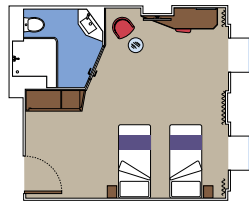

 Cabin size (m²)

 Balcony size (m²)

 Deck location

 Accommodating up to

SUITE AUREA

INCLUDED FACILITIES

- Some suites have balcony with private whirlpool
- Sitting area with sofa
- Spacious wardrobe
- Comfortable double bed or single beds (on request)
- Bathroom with shower or bathtub, vanity area with hairdryer
- Interactive TV, telephone, safe, minibar and air conditioning
- Wifi connection available (for a fee)

The images are representative only. Size, layout and furniture may vary (within the same cabin category).

 Cabin size (m²)

 Balcony size (m²)

 Deck location

 Accommodating up to

BALCONY

INCLUDED FACILITIES

- Balcony*
- Sitting area with sofa
- Comfortable double bed or single beds (on request)
- Bathroom with shower, vanity area with hairdryer
- Interactive TV, telephone, safe, minibar and air conditioning
- Wifi connection available (for a fee)

 Accommodating up to

FACILITIES FOR GUESTS WITH DISABILITIES OR REDUCED MOBILITY

MSC YACHT CLUB INTERIOR SUITE FOR GUESTS WITH DISABILITIES OR REDUCED MOBILITY

MSC YACHT CLUB

Available in:

- › **MSC Yacht Club Deluxe Suite (YC1)**
cabin size 33m²; balcony size 25m²; deck 18
- › **MSC Yacht Club Interior Suite (YIN)**
cabin size 21m²; deck 16-18

BALCONY

COMING SOON

Available in:

- › **Deluxe Balcony (BR3)**
cabin size 16m²; balcony size 5m²; deck 14
- › **Deluxe Balcony (BR1)**
cabin size 25m²; balcony size 9m²; deck 10

OCEAN VIEW

Available in:

- › **Deluxe Ocean View (OR1)**
cabin size 26m²; deck 5