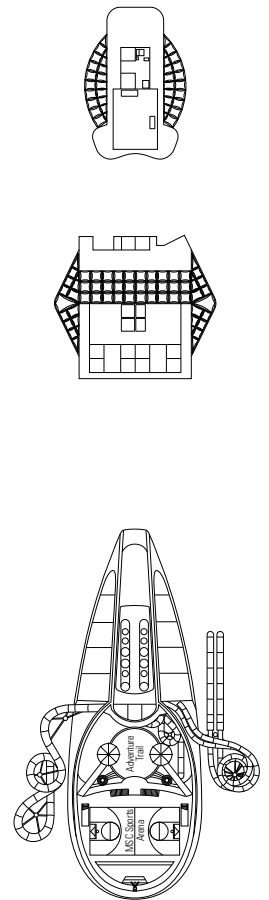

DECK 20
SUN DECK