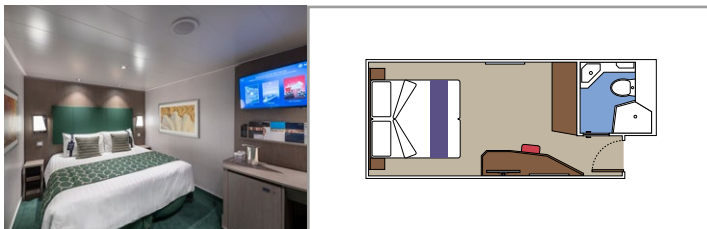

DELUXE INTERIOR

IR1

≈14-17
5-10
4

› Low deck location

The images are representative only. Size, layout and furniture may vary (within the same cabin category).

Cabin size (m²)

Balcony size (m²)

Deck location

Accommodating up to