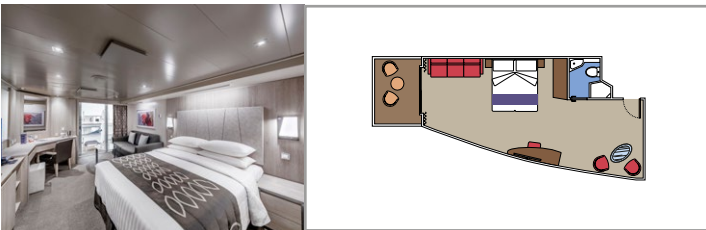

 Cabin size (m²)

 Balcony size (m²)

 Deck location

 Accommodating up to

SUITE AUREA

INCLUDED FACILITIES

- Some suites have balcony with private whirlpool
- Sitting area with sofa
- Spacious wardrobe
- Comfortable double bed or single beds (on request)
- Bathroom with shower or bathtub, vanity area with hairdryer
- Interactive TV, telephone, safe, minibar and air conditioning
- Wifi connection available (for a fee)

GRAND SUITE AUREA

SX

 ≈35-49
  ≈10-21
  9-13
  4

- › Sitting area with sofa or separate living area
- › Walk-in wardrobe

PREMIUM SUITE AUREA WITH WHIRLPOOL

SLW

 ≈28
  ≈7
  9-15
  5

- › Large balcony with its own private whirlpool bath
- › Sitting area with sofa
- › Spacious wardrobe

PREMIUM SUITE AUREA WITH TERRACE

SLT

 ≈28
  ≈38
  9
  4

- › Sitting area with sofa
- › Spacious wardrobe

PREMIUM SUITE AUREA

SL1

 ≈26-32
  ≈9-14
  9-15
  4

- › Sitting area with sofa
- › Spacious wardrobe

The images are representative only. Size, layout and furniture may vary (within the same cabin category).

 Cabin size (m²)

 Balcony size (m²)

 Deck location

 Accommodating up to

BALCONY

INCLUDED FACILITIES

- Balcony*
- Sitting area with sofa
- Comfortable double bed or single beds (on request)
- Bathroom with shower, vanity area with hairdryer
- Interactive TV, telephone, safe, minibar and air conditioning
- Wifi connection available (for a fee)