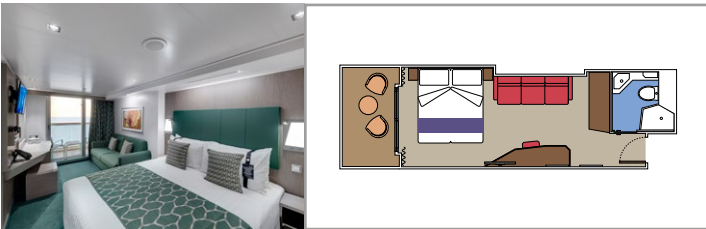

DELUXE BALCONY

BR3

≈16-17
≈5
13-14
4

› High deck location