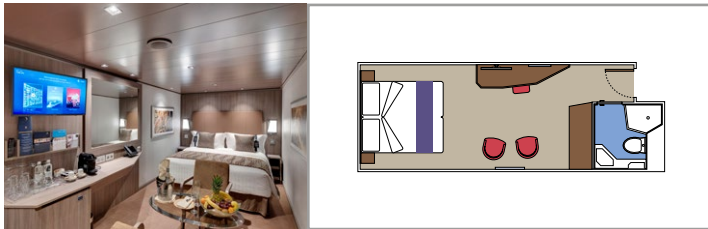

TOP SAIL LOUNGE

MSC YACHT CLUB POOL

INCLUDED FACILITIES

- Luxury Suites with premium interiors
- Spacious wardrobe
- Sitting area with sofa or separate living area
- Comfortable double bed or single beds (on request)
- Bathroom with shower and/or bathtub, vanity area with hairdryer
- Interactive TV, telephone, safe, minibar and air conditioning
- Wifi connection included

MSC YACHT CLUB ROYAL SUITE YC3

 ≈62
  ≈33
  16
  4

- › Balcony with private whirlpool bath and dining table
- › Separate living area and dining room
- › Walk-in wardrobe

MSC YACHT CLUB DELUXE SUITE YC1

 ≈25
  ≈8
  16-18
  5

- › Sitting area with sofa
- › Spacious wardrobe

MSC YACHT CLUB INTERIOR SUITE YIN

 ≈21
  16-18
  2

- › Spacious wardrobe

The images are representative only. Size, layout and furniture may vary (within the same cabin category).

 Cabin size (m²)

 Balcony size (m²)

 Deck location

 Accommodating up to

SUITE AUREA

INCLUDED FACILITIES

- Some suites have balcony with private whirlpool
- Sitting area with sofa
- Spacious wardrobe
- Comfortable double bed or single beds (on request)
- Bathroom with shower or bathtub, vanity area with hairdryer
- Interactive TV, telephone, safe, minibar and air conditioning
- Wifi connection available (for a fee)