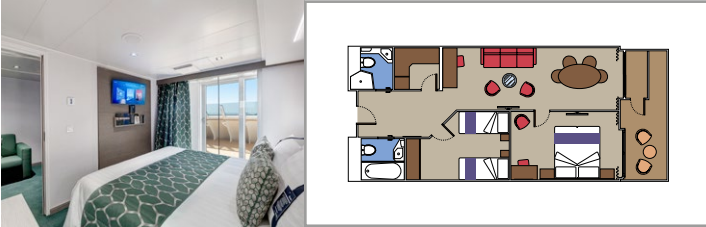

SUITE AUREA

INCLUDED FACILITIES

- Some suites have balcony with private whirlpool
- Sitting area with sofa
- Spacious wardrobe
- Comfortable double bed or single beds (on request)
- Bathroom with shower or bathtub, vanity area with hairdryer
- Interactive TV, telephone, safe, minibar and air conditioning
- Wifi connection available (for a fee)

TWO-BEDROOM GRAND SUITE AUREA

SD

≈49
≈17
11-14
5

- › Sitting area with sofa or separate living area
- › Two bathrooms, one with bathtub and one with shower
- › Two bedrooms, one with double bed and one with two single beds
- › Walk-in wardrobe