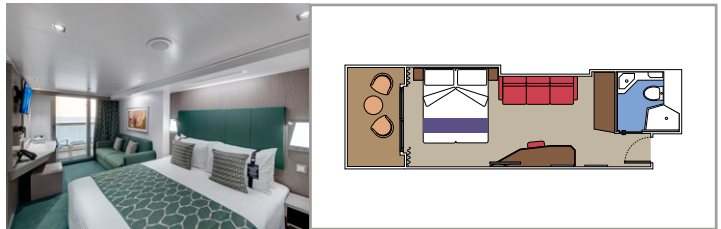

DELUXE BALCONY

BR2

≈16-17
≈5
11-12
4

› Medium deck location