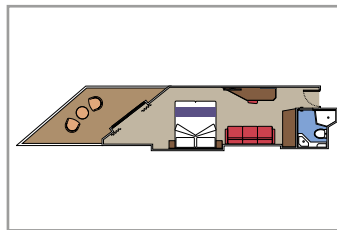

GRAND SUITE AUREA

SX

 ≈35-49
  ≈10-21
  9-13
  4

- › Sitting area with sofa or separate living area
- › Walk-in wardrobe

PREMIUM SUITE AUREA WITH WHIRLPOOL

SLW

 ≈28
  ≈7
  9-15
  5

- › Large balcony with its own private whirlpool bath
- › Sitting area with sofa
- › Spacious wardrobe

PREMIUM SUITE AUREA WITH TERRACE

SLT

 ≈28
  ≈38
  9
  4

- › Sitting area with sofa
- › Spacious wardrobe

PREMIUM SUITE AUREA

SL1

 ≈26-32
  ≈9-14
  9-15
  4

- › Sitting area with sofa
- › Spacious wardrobe

DELUXE SUITE AUREA

SR1

 ≈20
  ≈8

- › Sitting area with sofa
- › Deck 9-15
- › Accommodating up to 4 people

JUNIOR SUITE AUREA

SM

 ≈17
  ≈16

- › Sitting area with sofa
- › Deck 9
- › Accommodating up to 4 people