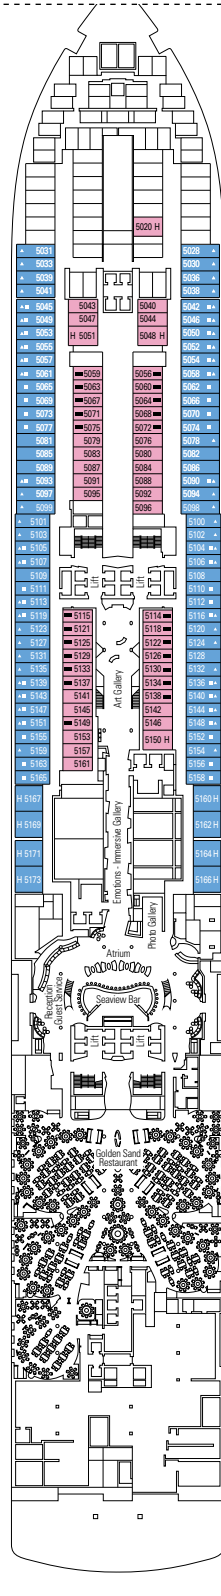

DECK 5
MEDITERRANEAN