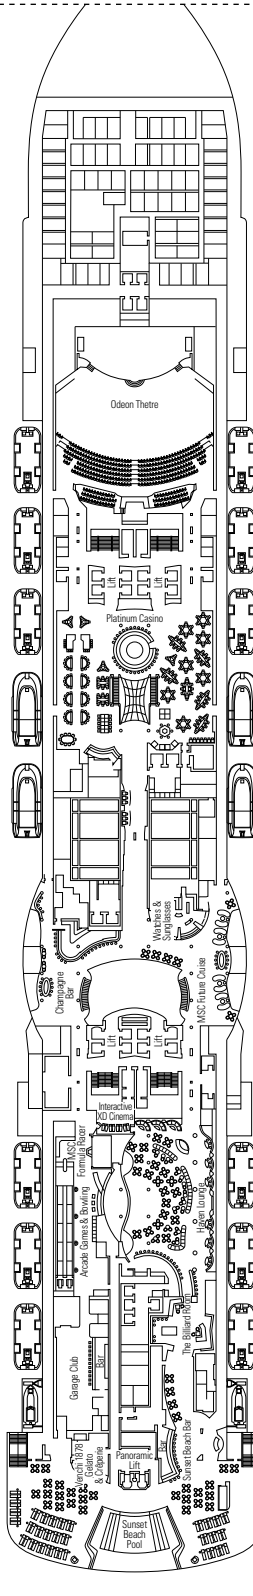

DECK 7
INDIAN OCEAN