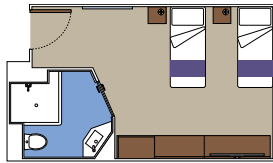

 Cabin size (m²)

 Balcony size (m²)

 Deck location

 Accommodating up to

SUITE AUREA

INCLUDED FACILITIES

- Some suites have balcony with private whirlpool
- Sitting area with sofa
- Spacious wardrobe
- Comfortable double bed or single beds (on request)
- Bathroom with shower or bathtub, vanity area with hairdryer
- Interactive TV, telephone, safe, minibar and air conditioning
- Wifi connection available (for a fee)

The images are representative only. Size, layout and furniture may vary (within the same cabin category).

 Cabin size (m²)

 Balcony size (m²)

 Deck location

 Accommodating up to

BALCONY

INCLUDED FACILITIES

- Balcony*
- Sitting area with sofa
- Comfortable double bed or single beds (on request)
- Bathroom with shower, vanity area with hairdryer
- Interactive TV, telephone, safe, minibar and air conditioning
- Wifi connection available (for a fee)

DELUXE INTERIOR

IR1

 ≈14-17
  5-10
  4

› Low deck location

The images are representative only. Size, layout and furniture may vary (within the same cabin category).

 Cabin size (m²)

 Balcony size (m²)

 Deck location

 Accommodating up to

FACILITIES FOR GUESTS WITH DISABILITIES OR REDUCED MOBILITY

MSC YACHT CLUB INTERIOR SUITE FOR GUESTS WITH DISABILITIES OR REDUCED MOBILITY

MSC YACHT CLUB

Available in:

- › **MSC Yacht Club Deluxe Suite (YC1)**
cabin size 33m²; balcony size 25m²; deck 18
- › **MSC Yacht Club Interior Suite (YIN)**
cabin size 21m²; deck 16-18