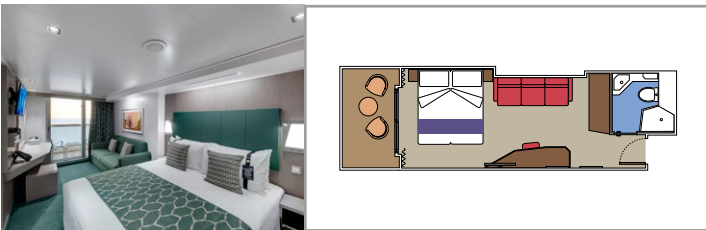

DELUXE BALCONY

BR1

≈16-25
≈5
9-10
4

› Low deck location

The images are representative only. Size, layout and furniture may vary (within the same cabin category).

Cabin size (m²)

Balcony size (m²)

Deck location

Accommodating up to