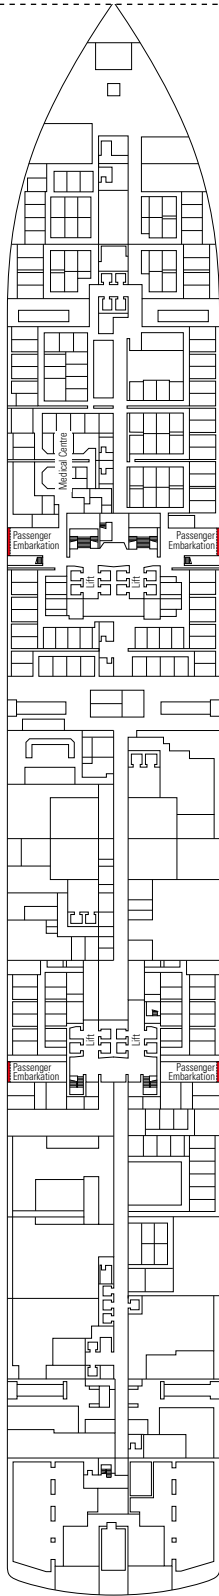

DECK 4
BAL TIC