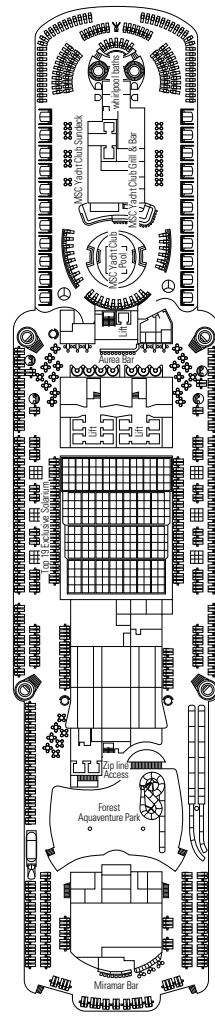

DECK 15
AEGEAN

DECK 16
RED SEA

DECK 20
SUN DECK