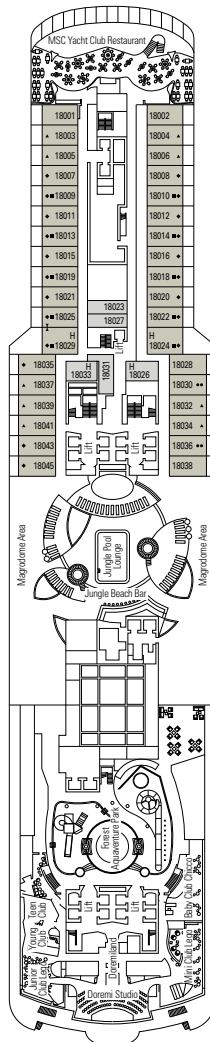

DECK 15
AEGEAN

DECK 16
RED SEA

DECK 20
SUN DECK