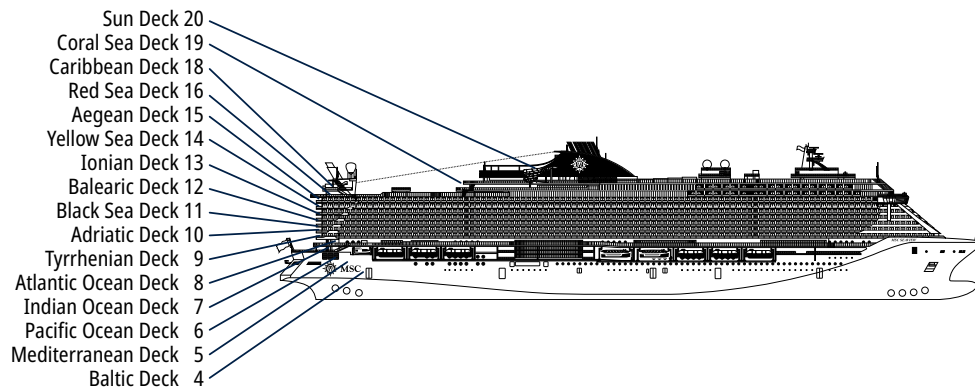

MSC SEAVIEW

TECHNICAL SHEET

TECHNICAL CHARACTERISTICS OF THE SHIP

PANORAMA POOL

TECHNICAL CHARACTERISTICS OF THE SHIP

GROSS TONNAGE	153.516 tons
LENGTH / BEAM / HEIGHT	323 m / 41 m / 74,8 m
SURFACE AREA	450.000 m ² , incl. 43.500 m ² public areas
PUBLIC AREA RATIO	10,5 m ² per passenger
DECKS	20, included 15 for guests
LIFTS	33, included 19 for guests (incl. 2 panoramic)
VOLTAGE (IN CABIN)	110/220 volts
MAXIMUM SPEED	22,98 knots
STABILIZERS	Stabilised with 2 fins
NUMBER OF PASSENGERS	5.329
NUMBER OF CABINS	2.066, included 52 for guests with disabilities or reduced mobility
CREW MEMBERS	Approx. 1.413
POOLS	4, included 1 with sliding roof and 1 for the MSC Yacht Club
WHIRLPOOLS	13 whirlpool baths included 2 for the MSC Yacht Club; 28 Suites and 2 Royal Suites with private whirlpool bath
ENVIRONMENTAL TECHNOLOGY	AWT-Advanced Water Treatment, Energy Saving & Monitoring System, scrubber and exhaust gas treatment, Led Light technology