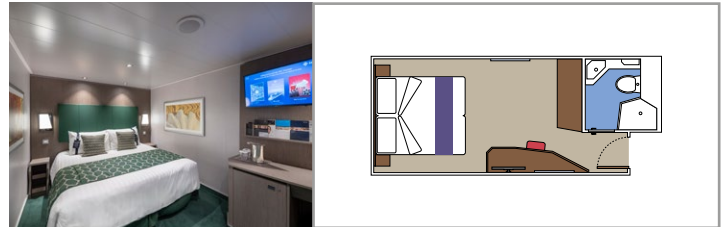

DELUXE INTERIOR

IR2

≈14-16
11-15
4

› Medium deck location