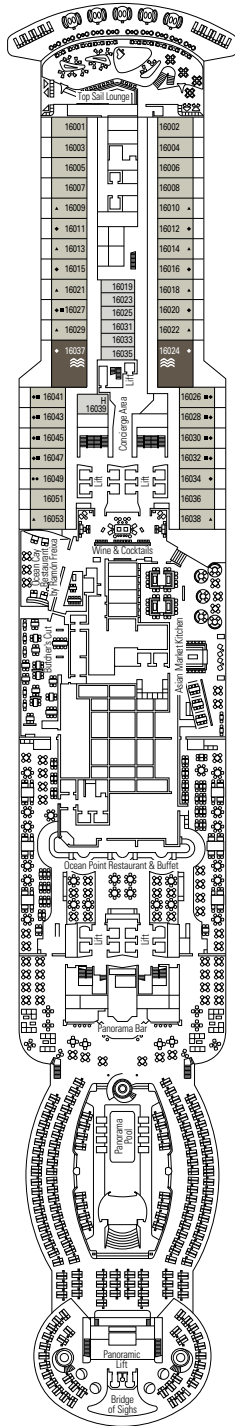

DECK 16
RED SEA