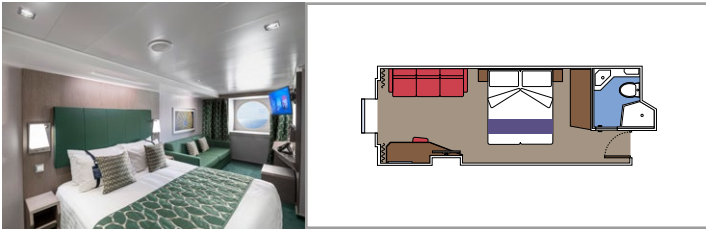

OCEAN VIEW

INCLUDED FACILITIES

Window with sea view

Comfortable double bed or single beds (on request)

Bathroom with shower, vanity area with hairdryer

Interactive TV, telephone, safe, minibar and air conditioning

Wifi connection available (for a fee)

DELUXE OCEAN VIEW

OR1

≈17 5 4

› Low deck location

The images are representative only. Size, layout and furniture may vary (within the same cabin category).

Cabin size (m²)

Balcony size (m²)

Deck location

Accommodating up to