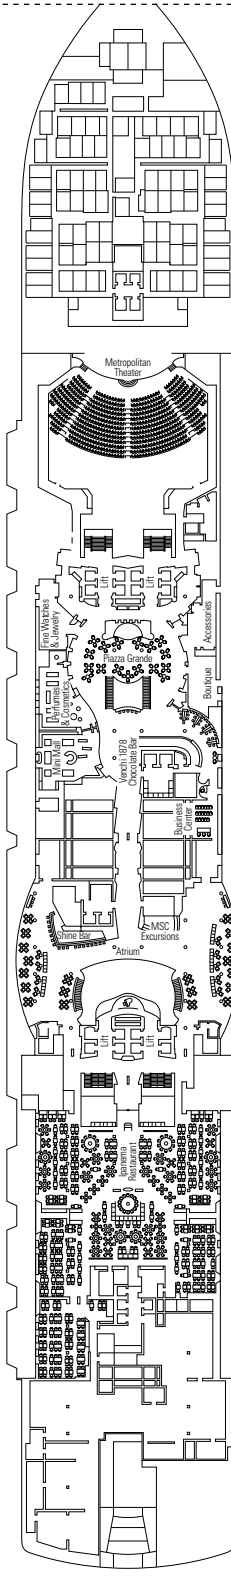

DECK 6
COPACABANA