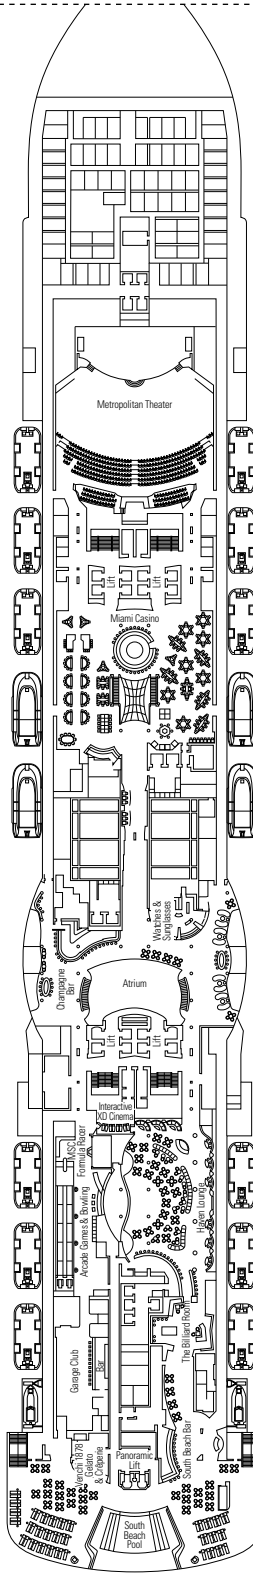

DECK 7
SOUTH BEACH