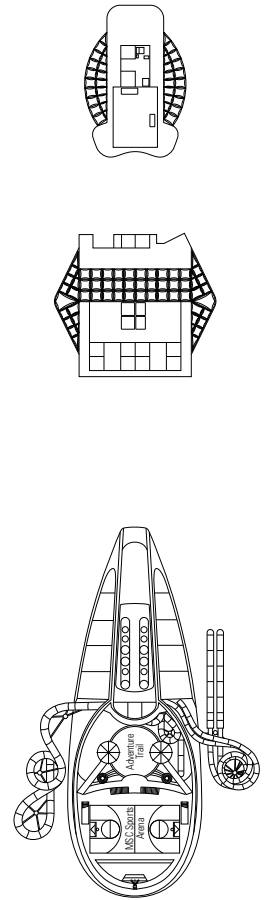

DECK 20
SUN DECK