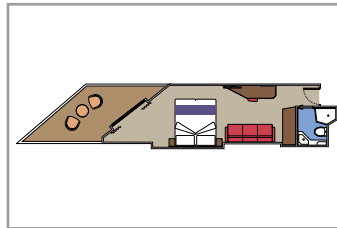

GRAND SUITE AUREA

SX

 ≈35-49
  ≈10-21
  9-13
  4

- › Sitting area with sofa or separate living area
- › Walk-in wardrobe

PREMIUM SUITE AUREA WITH WHIRLPOOL

SLW

 ≈28
  ≈7
  9-15
  5

- › Large balcony with its own private whirlpool bath
- › Sitting area with sofa
- › Spacious wardrobe

PREMIUM SUITE AUREA WITH TERRACE

SLT

 ≈28
  ≈38
  9
  4

- › Sitting area with sofa
- › Spacious wardrobe

PREMIUM SUITE AUREA

SL1

 ≈26-32
  ≈9-14
  9-15
  4

- › Sitting area with sofa
- › Spacious wardrobe

DELUXE SUITE AUREA

SR1

 ≈20
  ≈8

- › Sitting area with sofa
- › Spacious wardrobe
- › Deck 9-15
- › Accommodating up to 4 people

JUNIOR SUITE AUREA

SM

 ≈17
  ≈16

- › Sitting area with sofa
- › Spacious wardrobe
- › Deck 9
- › Accommodating up to 4 people