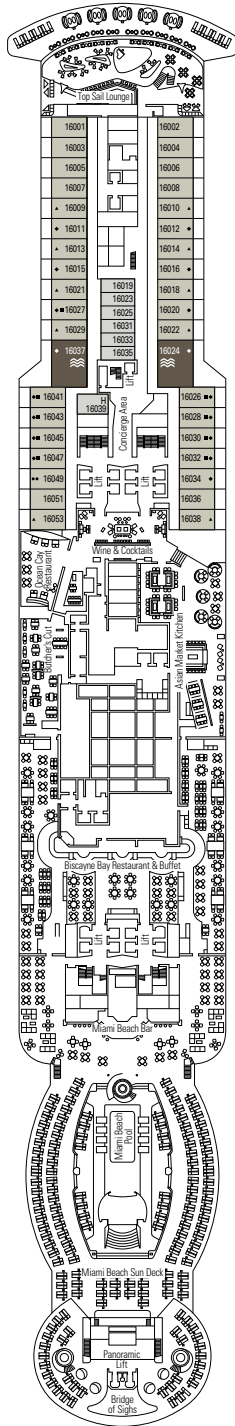

DECK 15
VENICE BEACH

DECK 20
SUN DECK