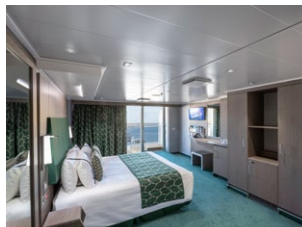

BALCONY

COMING SOON

Available in:

- › **Deluxe Balcony (BR3)**
  cabin size 16m²; balcony size 5m²; deck 14
- › **Deluxe Balcony (BR1)**
  cabin size 25m²; balcony size 9m²; deck 10