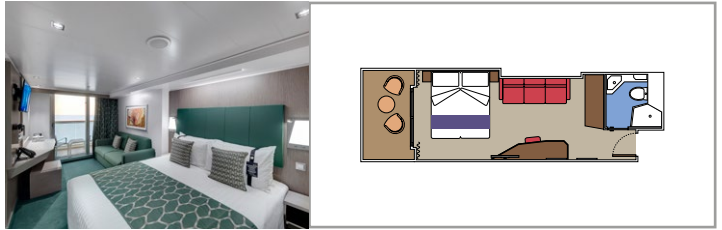

DELUXE BALCONY

BR2

≈16-17
≈5
11-12
4

› Medium deck location