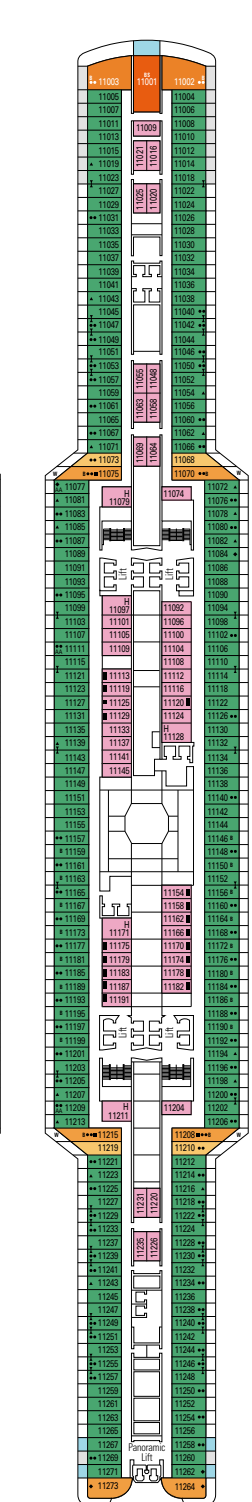

ARCADE GAMES & BOWLING