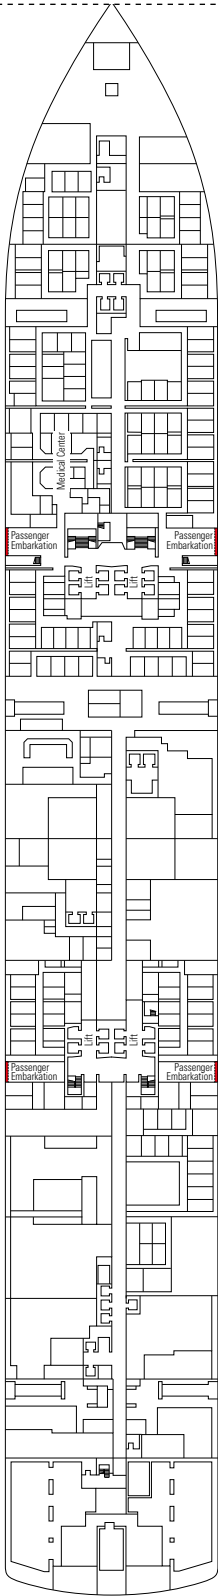

DECK 4
CLIFTON BEACH