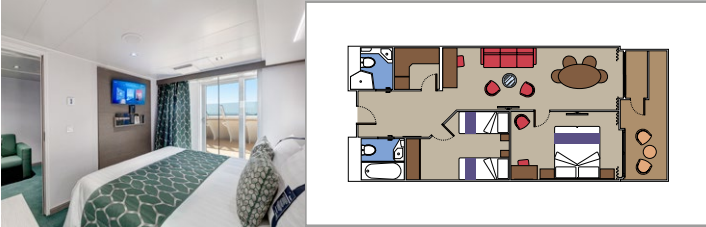

SUITE AUREA

INCLUDED FACILITIES

- Some Suites have balcony with private whirlpool
- Sitting area with sofa
- Spacious wardrobe
- Comfortable double bed or single beds (on request)
- Bathroom with shower or bathtub, vanity area with hairdryer
- Interactive TV, telephone, safe, minibar and air conditioning
- Wifi connection available (for a fee)

TWO-BEDROOM GRAND SUITE AUREA

SD

≈49
≈17
11-14
5

- › Sitting area with sofa or separate living area
- › Two bathrooms, one with bathtub and one with shower
- › Two bedrooms, one with double bed and one with two single beds
- › Walk-in wardrobe