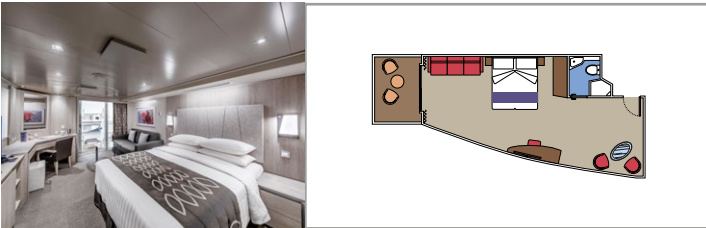

 Cabin size (m²)

 Balcony size (m²)

 Deck location

 Accommodating up to

SUITE AUREA

INCLUDED FACILITIES

- Some Suites have balcony with private whirlpool
- Sitting area with sofa
- Spacious wardrobe
- Comfortable double bed or single beds (on request)
- Bathroom with shower or bathtub, vanity area with hairdryer
- Interactive TV, telephone, safe, minibar and air conditioning
- Wifi connection available (for a fee)

PREMIUM SUITE AUREA WITH TERRACE

SLT

 ≈28
  ≈38
  9
  4

- › Sitting area with sofa
- › Spacious wardrobe

PREMIUM SUITE AUREA

SL1

 ≈26-32
  ≈9-14
  9-15
  4

- › Sitting area with sofa
- › Spacious wardrobe

The images are representative only. Size, layout and furniture may vary (within the same cabin category).

 Cabin size (m²)

 Balcony size (m²)

 Deck location

 Accommodating up to

BALCONY

INCLUDED FACILITIES

- Balcony*
- Sitting area with sofa
- Comfortable double bed or single beds (on request)
- Bathroom with shower or bathtub, vanity area with hairdryer
- Interactive TV, telephone, safe, minibar and air conditioning
- Wifi connection available (for a fee)