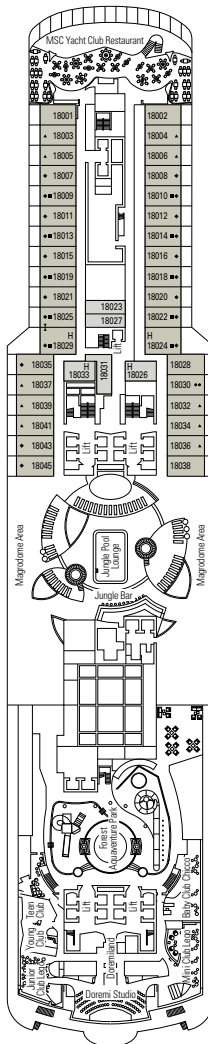

DECK 15
VENICE BEACH

DECK 20
SUN DECK