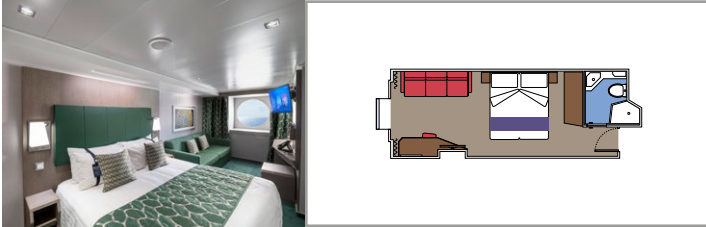

OCEAN VIEW

INCLUDED FACILITIES

Window with sea view

Comfortable double bed or single beds (on request)

Bathroom with shower, vanity area with hairdryer

Interactive TV, telephone, safe, minibar and air conditioning

Wifi connection available (for a fee)

DELUXE OCEAN VIEW

OR1

≈17 5 4

› Low deck location

The images are representative only. Size, layout and furniture may vary (within the same cabin category).

Cabin size (m²)

Balcony size (m²)

Deck location

Accommodating up to