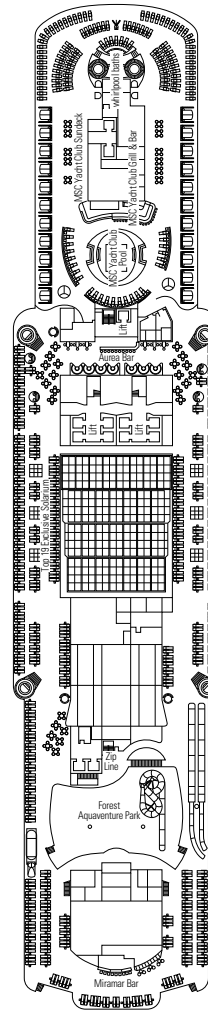

DECK 15
VENICE BEACH

DECK 20
SUN DECK