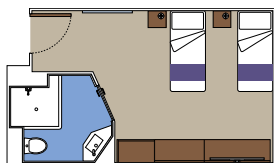

 Cabin size (m²)

 Balcony size (m²)

 Deck location

 Accommodating up to

SUITE AUREA

INCLUDED FACILITIES

- Some Suites have balcony with private whirlpool
- Sitting area with sofa
- Spacious wardrobe
- Comfortable double bed or single beds (on request)
- Bathroom with shower or bathtub, vanity area with hairdryer
- Interactive TV, telephone, safe, minibar and air conditioning
- Wifi connection available (for a fee)

The images are representative only. Size, layout and furniture may vary (within the same cabin category).

 Cabin size (m²)

 Balcony size (m²)

 Deck location

 Accommodating up to

BALCONY

INCLUDED FACILITIES

- Balcony*
- Sitting area with sofa
- Comfortable double bed or single beds (on request)
- Bathroom with shower or bathtub, vanity area with hairdryer
- Interactive TV, telephone, safe, minibar and air conditioning
- Wifi connection available (for a fee)

DELUXE INTERIOR

IR1

 ≈14-17
  5-10
  4

› Low deck location

The images are representative only. Size, layout and furniture may vary (within the same cabin category).

 Cabin size (m²)

 Balcony size (m²)

 Deck location

 Accommodating up to

FACILITIES FOR GUESTS WITH DISABILITIES OR REDUCED MOBILITY

MSC YACHT CLUB INTERIOR SUITE FOR GUESTS WITH DISABILITIES OR REDUCED MOBILITY

MSC YACHT CLUB

Available in:

- › **MSC Yacht Club Deluxe Suite (YC1)**
cabin size 33m²; balcony size 25m²; deck 18
- › **MSC Yacht Club Interior Suite (YIN)**
cabin size 21m²; deck 16-18