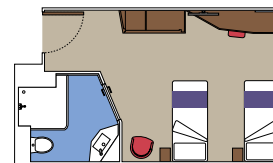

INTERIOR

Available in:

- › **Deluxe Interior (IR2)**
  cabin size 16-21m²; deck 11-15
- › **Deluxe Interior (IR1)**
  cabin size 14-21m²; deck 5-10

Some cabins for guests with disabilities or reduced mobility have twin beds that can't be converted into double beds. The images are representative only; the size, layout and furniture may vary (within the same cabin category).

FACILITIES FOR GUESTS WITH DISABILITIES OR REDUCED MOBILITY

Cabin door width	90 cm
Bathroom door width	88 cm
Size of cabin (floor space)	from 16 to ≈ 33 m²
Size of bathroom	4 m², except cabins 9093 (2 m²) and 14233 (3 m²)
Is there a fold-down seat in the shower?	Yes
Height of seat from the floor	44 cm
Does the WC seat have grab rails?	Yes
Are wheelchairs available on board?	In limited numbers*
Are all decks/public areas accessible?	Yes
Are all lifeboats wheelchair-accessible?	No**
Do the lifts have deck indicators?	Visual - Audio & Braille; Braille on hand rails at stair landings, cabin doors, and directional signs
Can severely visually impaired/blind guests be catered for on the cruise?	Only with full-time carer

* Only for embarkation, disembarkation and emergencies.

** In the event of an emergency, dedicated personnel will help guests with disabilities or reduced mobility to board lifeboats.