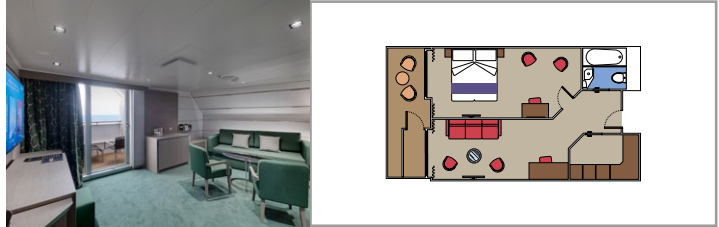

 Cabin size (m²)

 Balcony size (m²)

 Deck location

 Accommodating up to

SUITE AUREA

INCLUDED FACILITIES

- Some Suites have balcony with private whirlpool
- Sitting area with sofa
- Spacious wardrobe
- Comfortable double bed or single beds (on request)
- Bathroom with shower or bathtub, vanity area with hairdryer
- Interactive TV, telephone, safe, minibar and air conditioning
- Wifi connection available (for a fee)

TWO-BEDROOM GRAND SUITE AUREA

SD

 ≈49
  ≈17
  11-14
  5

- › Sitting area with sofa or separate living area
- › Two bathrooms, one with bathtub and one with shower
- › Two bedrooms, one with double bed and one with two single beds
- › Walk-in wardrobe

GRAND SUITE AUREA

SX

 ≈35-49
  ≈10-21
  9-13
  4

- › Sitting area with sofa or separate living area
- › Walk-in wardrobe

PREMIUM SUITE AUREA WITH WHIRLPOOL

SLW

 ≈28
  ≈7
  9-15
  5

- › Large balcony with its own private whirlpool bath
- › Sitting area with sofa
- › Spacious wardrobe

The images are representative only. Size, layout and furniture may vary (within the same cabin category).

 Cabin size (m²)

 Balcony size (m²)

 Deck location

 Accommodating up to

BALCONY

INCLUDED FACILITIES

- Balcony*
- Sitting area with sofa
- Comfortable double bed or single beds (on request)
- Bathroom with shower or bathtub, vanity area with hairdryer
- Interactive TV, telephone, safe, minibar and air conditioning
- Wifi connection available (for a fee)