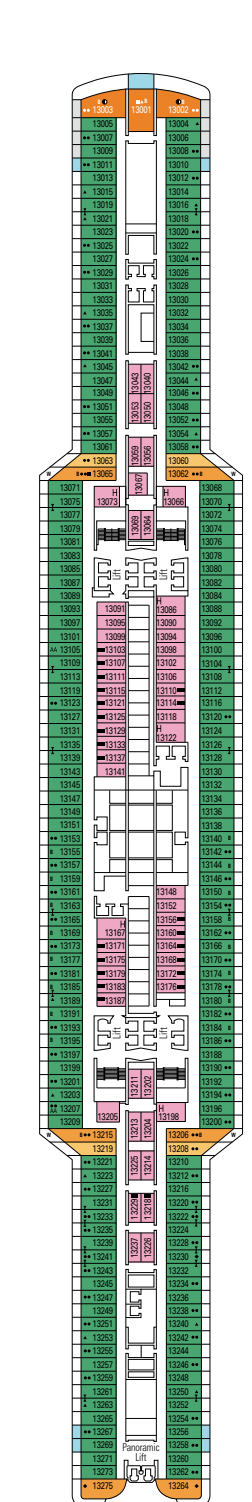

ARCADE GAMES & BOWLING