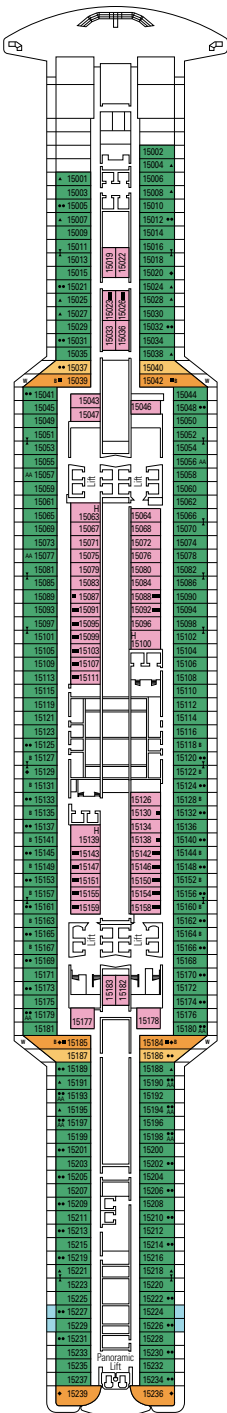

DECK 15
VENICE BEACH