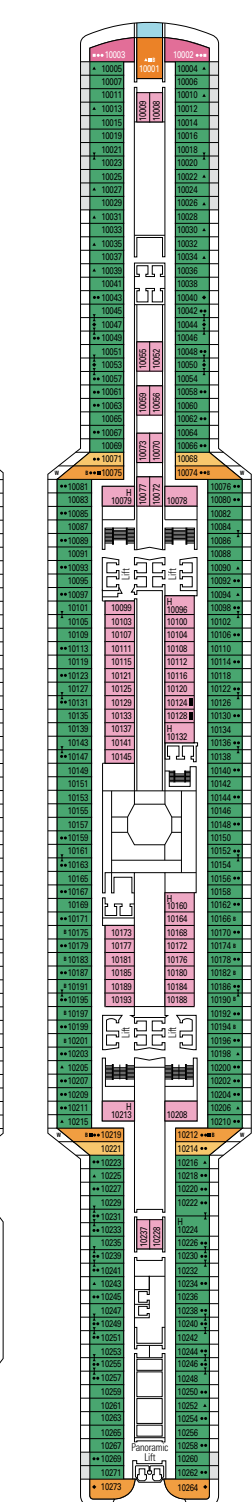

ARCADE GAMES & BOWLING