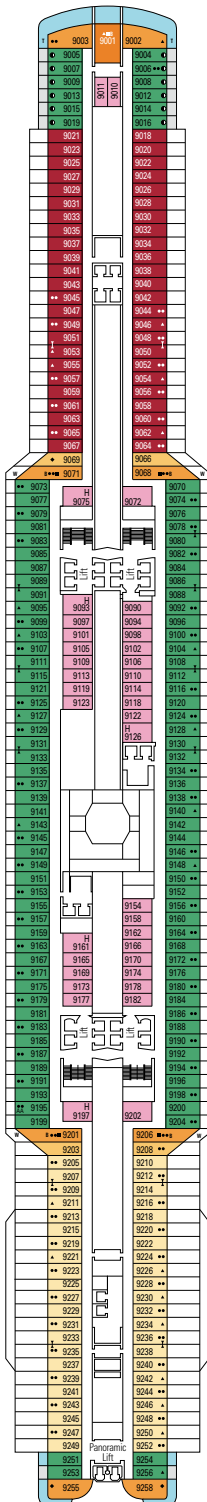

ARCADE GAMES & BOWLING