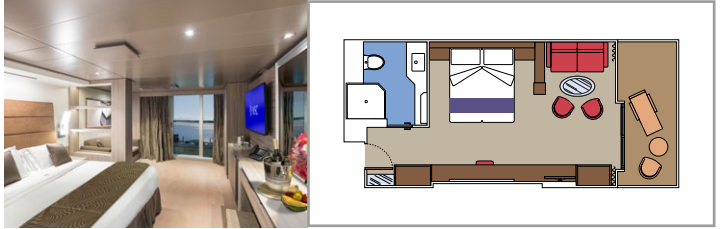

TOP SAIL LOUNGE

MSC YACHT CLUB POOL

INCLUDED FACILITIES

- Luxury Suites with premium interiors
- Spacious wardrobe
- Sitting area with sofa or separate living area
- Comfortable double bed or single beds (on request)
- Bathroom with shower and/or bathtub, vanity area with hairdryer
- Interactive TV, telephone, safe, minibar and air conditioning
- Wifi connection included

MSC YACHT CLUB ROYAL SUITE YC3

 ≈62
  ≈33
  16
  4

- › Balcony with private whirlpool bath and dining table
- › Separate living area and dining room
- › Walk-in wardrobe

MSC YACHT CLUB DELUXE SUITE YC1

 ≈25
  ≈8
  16-18
  5

- › Sitting area with sofa
- › Spacious wardrobe

MSC YACHT CLUB INTERIOR SUITE YIN

 ≈21
  16-18
  2

- › Spacious wardrobe

The images are representative only. Size, layout and furniture may vary (within the same cabin category).

 Cabin size (m²)

 Balcony size (m²)

 Deck location

 Accommodating up to

SUITE AUREA

INCLUDED FACILITIES

- Some Suites have balcony with private whirlpool
- Sitting area with sofa
- Spacious wardrobe
- Comfortable double bed or single beds (on request)
- Bathroom with shower or bathtub, vanity area with hairdryer
- Interactive TV, telephone, safe, minibar and air conditioning
- Wifi connection available (for a fee)