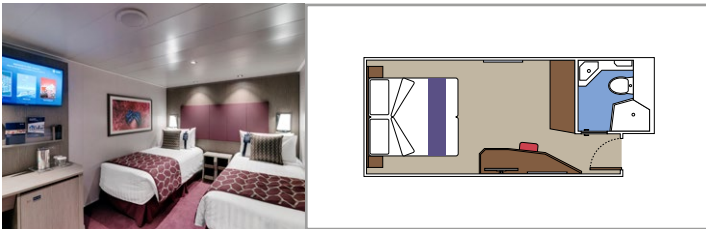

DELUXE INTERIOR

IR1

≈14-17
5-10
4

› Low deck location

The images are representative only. Size, layout and furniture may vary (within the same cabin category).

Cabin size (m²)

Balcony size (m²)

Deck location

Accommodating up to