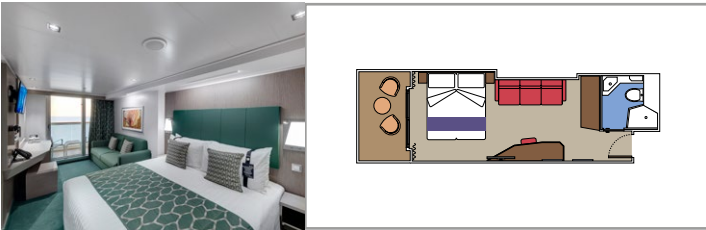

DELUXE BALCONY

BR1

≈16-17
≈5
9-10
4

› Low deck location

The images are representative only. Size, layout and furniture may vary (within the same cabin category).

Cabin size (m²)

Balcony size (m²)

Deck location

Accommodating up to