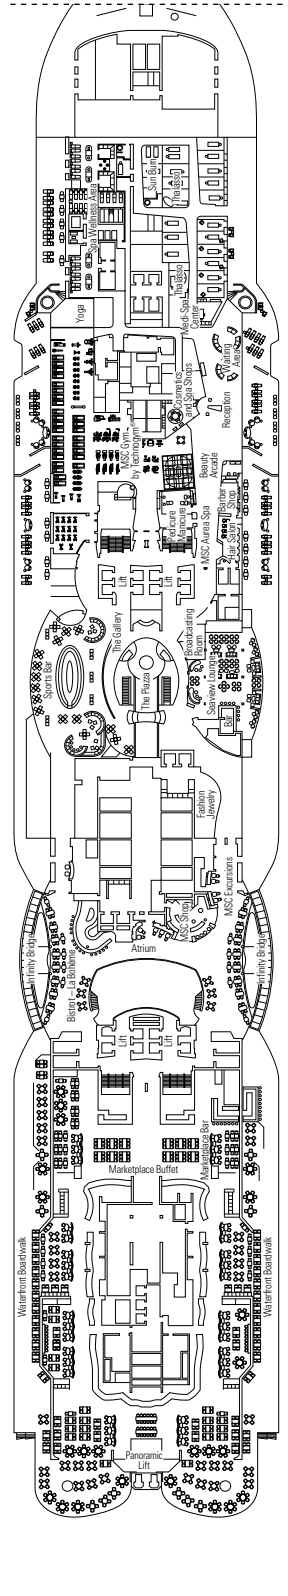

DECK 8
OCEAN CAY