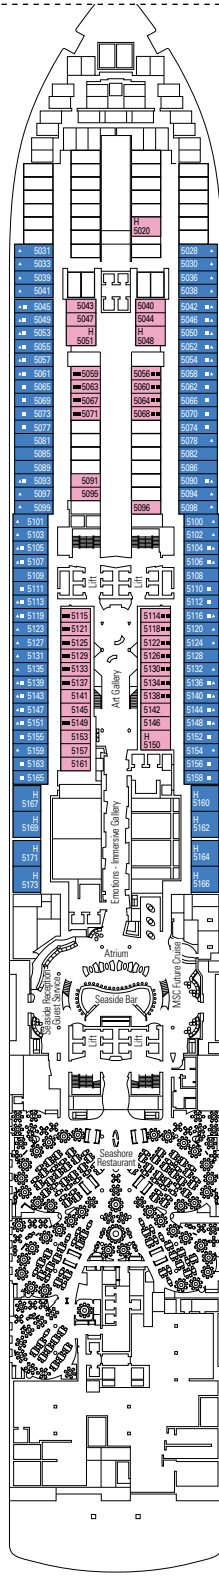

DECK 5
CAPE COD