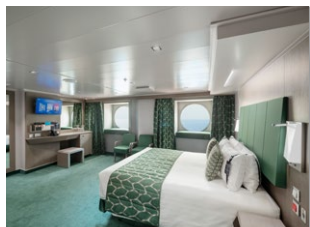

OCEAN VIEW

Available in:

- › **Deluxe Ocean View (OR1)**
  cabin size 26m²; deck 5