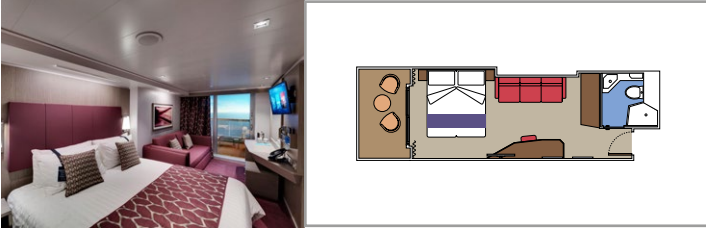

 Cabin size (m²)

 Balcony size (m²)

 Deck location

 Accommodating up to

SUITE AUREA

INCLUDED FACILITIES

- Some Suites have balcony with private whirlpool
- Sitting area with sofa
- Spacious wardrobe
- Comfortable double bed or single beds (on request)
- Bathroom with shower or bathtub, vanity area with hairdryer
- Interactive TV, telephone, safe, minibar and air conditioning
- Wifi connection available (for a fee)

The images are representative only. Size, layout and furniture may vary (within the same cabin category).

 Cabin size (m²)

 Balcony size (m²)

 Deck location

 Accommodating up to

BALCONY

INCLUDED FACILITIES

- Balcony*
- Sitting area with sofa
- Comfortable double bed or single beds (on request)
- Bathroom with shower or bathtub, vanity area with hairdryer
- Interactive TV, telephone, safe, minibar and air conditioning
- Wifi connection available (for a fee)

*Some cabins have a metal balcony front, instead of glass.

BALCONY AUREA

BA

 ≈17
  ≈9
  9
  4

› Best ship position

DELUXE BALCONY

BR4

 ≈17
  ≈5
  15
  4

 Balcony size (m²)

 Deck location

 Accommodating up to

OCEAN VIEW

INCLUDED FACILITIES

Window with sea view

Comfortable double bed or single beds (on request)

Bathroom with shower, vanity area with hairdryer