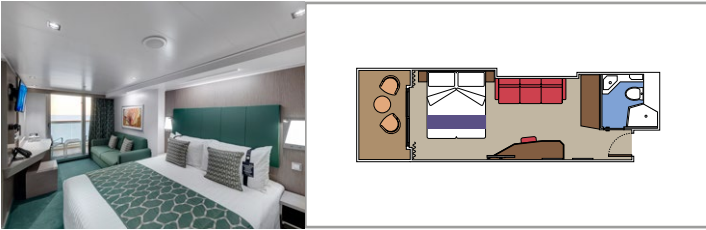

DELUXE BALCONY

BR3

≈16-17
≈5
13-14
4

› High deck location