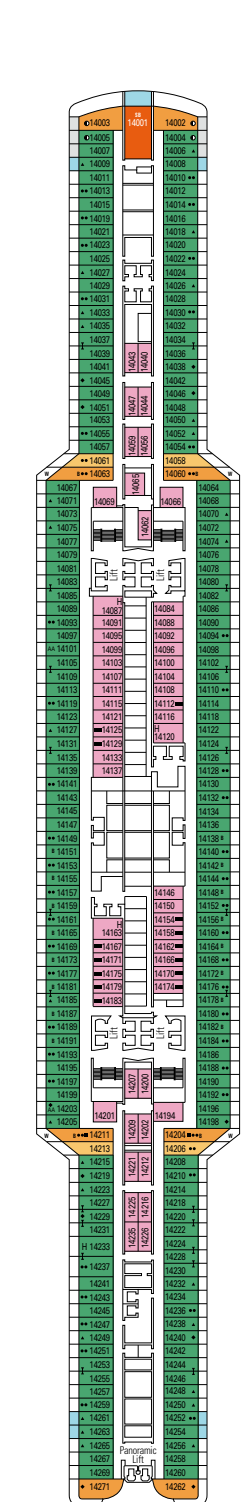

ARCADE GAMES & BOWLING