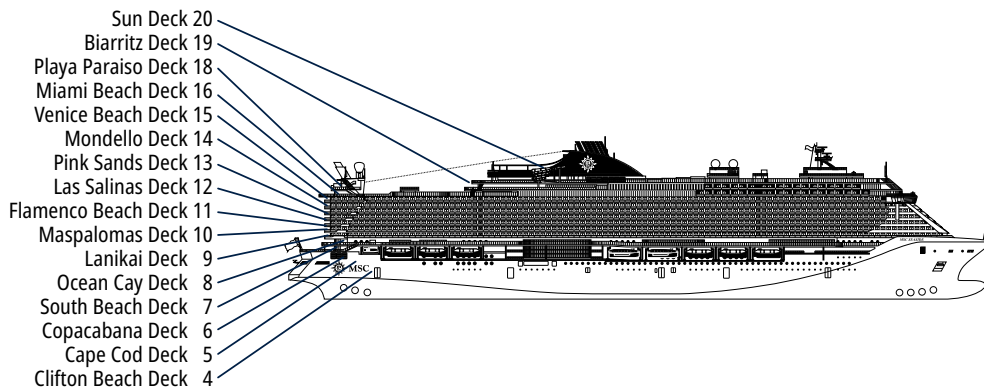

TECHNICAL CHARACTERISTICS OF THE SHIP

BRIDGE OF SIGHTS

TECHNICAL CHARACTERISTICS OF THE SHIP	
GROSS TONNAGE	153.516 tons
LENGTH / BEAM / HEIGHT	323 m / 41 m / 74,8 m
SURFACE AREA	450.000 m ² , included 43.500 m ² public areas
PUBLIC AREA RATIO	10,5 m ² per passenger
DECKS	20, included 15 for guests
LIFTS	33, included 19 for guests (incl. 2 panoramic)
VOLTAGE (IN CABIN)	110/220 volts
MAXIMUM SPEED	22,95 knots
STABILIZERS	Stabilized with 2 fins
NUMBER OF PASSENGERS	5.334
NUMBER OF CABINS	2.066, included 52 for guests with disabilities or reduced mobility
CREW MEMBERS	Approx. 1.513
POOLS	4, included 1 with sliding roof and 1 for the MSC Yacht Club
WHIRLPOOLS	13 whirlpool baths included 2 for the MSC Yacht Club; 28 Suites and 2 Royal Suites with private whirlpool bath
ENVIRONMENTAL TECHNOLOGY	AWT-Advanced Water Treatment, Energy Saving & Monitoring System, scrubber and exhaust gas treatment, Led Light technology