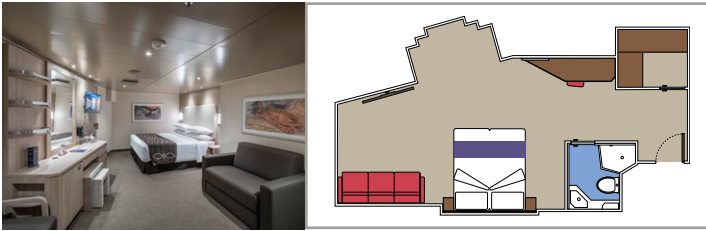

INTERIOR

INCLUDED FACILITIES

Comfortable double bed or single beds (on request)*

Bathroom with shower, vanity area with hairdryer

Interactive TV, telephone, safe, minibar and air conditioning

Wifi connection available (for a fee)

*Some cabins for guests with disabilities or reduced mobility have twin beds that can't be converted into double beds.

PREMIUM INTERIOR

IL1

≈28
10
5

› Low deck location