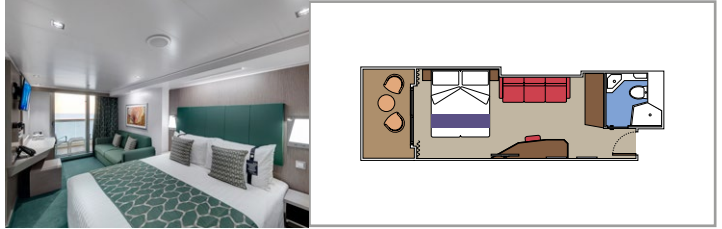

 Cabin size (m²)

 Balcony size (m²)

 Deck location

 Accommodating up to

SUITE AUREA

INCLUDED FACILITIES

- Some Suites have balcony with private whirlpool
- Sitting area with sofa
- Spacious wardrobe
- Comfortable double bed or single beds (on request)
- Bathroom with shower or bathtub, vanity area with hairdryer
- Interactive TV, telephone, safe, minibar and air conditioning
- Wifi connection available (for a fee)

The images are representative only. Size, layout and furniture may vary (within the same cabin category).

 Cabin size (m²)

 Balcony size (m²)

 Deck location

 Accommodating up to

BALCONY

INCLUDED FACILITIES

- Balcony*
- Sitting area with sofa
- Comfortable double bed or single beds (on request)
- Bathroom with shower or bathtub, vanity area with hairdryer
- Interactive TV, telephone, safe, minibar and air conditioning
- Wifi connection available (for a fee)

*Some cabins have a metal balcony front, instead of glass.

BALCONY AUREA

BA

 ≈17
  ≈9
  9
  4

› Best ship position

DELUXE BALCONY

BR4

 ≈17
  ≈5
  15
  4