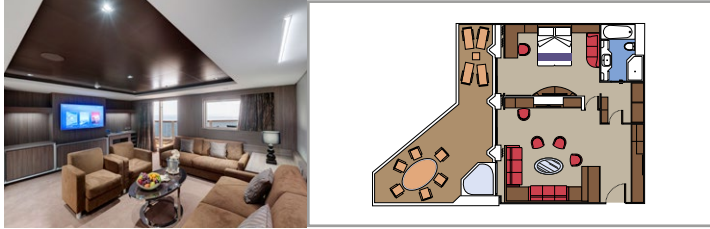

TOP SAIL LOUNGE

MSC YACHT CLUB POOL

INCLUDED FACILITIES

- Luxury Suites with premium interiors
- Spacious wardrobe
- Sitting area with sofa or separate living area
- Comfortable double bed or single beds (on request)
- Bathroom with shower and/or bathtub, vanity area with hairdryer
- Interactive TV, telephone, safe, minibar and air conditioning
- Wifi connection included

MSC YACHT CLUB ROYAL SUITE YC3

 ≈62
  ≈33
  16
  4

- › Balcony with private whirlpool bath and dining table
- › Separate living area and dining room
- › Walk-in wardrobe

MSC YACHT CLUB DELUXE SUITE YC1

 ≈25
  ≈8
  16-18
  5

 Cabin size (m²)

 Balcony size (m²)

 Deck location

 Accommodating up to

SUITE AUREA

INCLUDED FACILITIES

- Some Suites have balcony with private whirlpool
- Sitting area with sofa
- Spacious wardrobe
- Comfortable double bed or single beds (on request)
- Bathroom with shower or bathtub, vanity area with hairdryer
- Interactive TV, telephone, safe, minibar and air conditioning
- Wifi connection available (for a fee)

The images are representative only. Size, layout and furniture may vary (within the same cabin category).

 Cabin size (m²)

 Balcony size (m²)

 Deck location

 Accommodating up to

BALCONY

INCLUDED FACILITIES

- Balcony*
- Sitting area with sofa
- Comfortable double bed or single beds (on request)
- Bathroom with shower or bathtub, vanity area with hairdryer
- Interactive TV, telephone, safe, minibar and air conditioning
- Wifi connection available (for a fee)