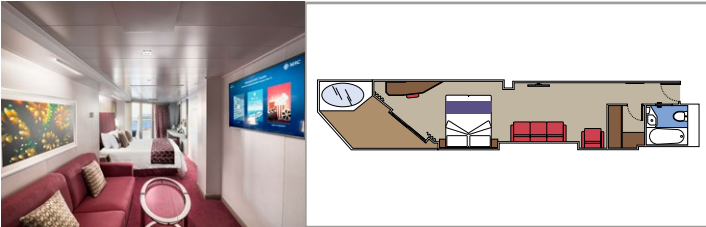

- › Sitting area with sofa
- › Spacious wardrobe

MSC YACHT CLUB INTERIOR SUITE YIN

 ≈21
  16-18
  2

- › Spacious wardrobe

The images are representative only. Size, layout and furniture may vary (within the same cabin category).

 Cabin size (m²)

 Balcony size (m²)

 Deck location

 Accommodating up to

SUITE AUREA

INCLUDED FACILITIES

- Some Suites have balcony with private whirlpool
- Sitting area with sofa
- Spacious wardrobe
- Comfortable double bed or single beds (on request)
- Bathroom with shower or bathtub, vanity area with hairdryer
- Interactive TV, telephone, safe, minibar and air conditioning
- Wifi connection available (for a fee)

GRAND SUITE AUREA

SX

 ≈35-49
  ≈10-21
  9-13
  4

- › Sitting area with sofa or separate living area
- › Walk-in wardrobe

PREMIUM SUITE AUREA WITH WHIRLPOOL

SLW

 ≈28
  ≈7
  9-15
  5

- › Large balcony with its own private whirlpool bath
- › Sitting area with sofa
- › Spacious wardrobe

The images are representative only. Size, layout and furniture may vary (within the same cabin category).

 Cabin size (m²)

 Balcony size (m²)

 Deck location

 Accommodating up to

BALCONY

INCLUDED FACILITIES

- Balcony*
- Sitting area with sofa
- Comfortable double bed or single beds (on request)
- Bathroom with shower or bathtub, vanity area with hairdryer
- Interactive TV, telephone, safe, minibar and air conditioning
- Wifi connection available (for a fee)