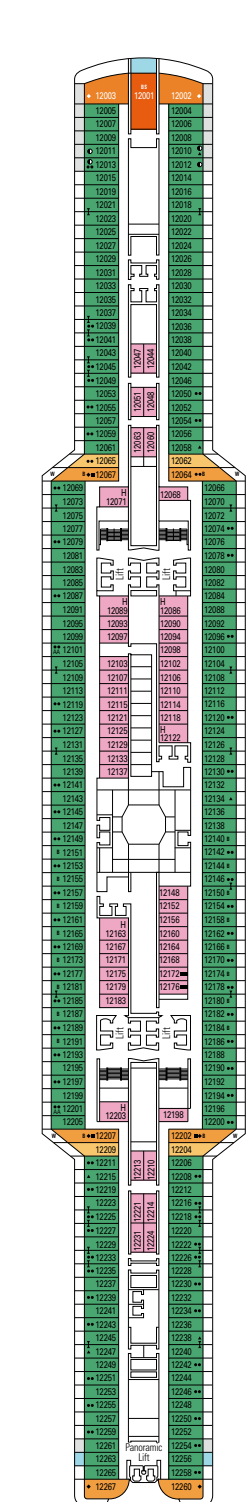

ARCADE GAMES & BOWLING