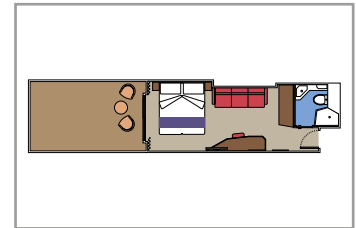

 Cabin size (m²)

 Balcony size (m²)

 Deck location

 Accommodating up to

SUITE AUREA

INCLUDED FACILITIES

- Some Suites have balcony with private whirlpool
- Sitting area with sofa
- Spacious wardrobe
- Comfortable double bed or single beds (on request)
- Bathroom with shower or bathtub, vanity area with hairdryer
- Interactive TV, telephone, safe, minibar and air conditioning
- Wifi connection available (for a fee)

PREMIUM SUITE AUREA WITH TERRACE

SLT

 ≈28
  ≈38
  9
  4

- › Sitting area with sofa
- › Spacious wardrobe

PREMIUM SUITE AUREA

SL1

 ≈26-32
  ≈9-14
  9-15
  4

- › Sitting area with sofa
- › Spacious wardrobe

DELUXE SUITE AUREA

SR1

 ≈20
  ≈8

- › Sitting area with sofa
- › Spacious wardrobe
- › Deck 9-15
- › Accommodating up to 4 people

JUNIOR SUITE AUREA

SM

 ≈17
  ≈16

- › Sitting area with sofa
- › Spacious wardrobe
- › Deck 9
- › Accommodating up to 4 people

The images are representative only. Size, layout and furniture may vary (within the same cabin category).

 Cabin size (m²)

 Balcony size (m²)

 Deck location

 Accommodating up to

BALCONY

INCLUDED FACILITIES

- Balcony*
- Sitting area with sofa
- Comfortable double bed or single beds (on request)
- Bathroom with shower or bathtub, vanity area with hairdryer
- Interactive TV, telephone, safe, minibar and air conditioning
- Wifi connection available (for a fee)