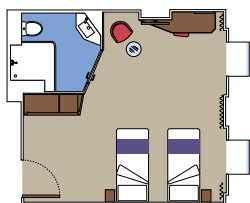

 Cabin size (m²)

 Balcony size (m²)

 Deck location

 Accommodating up to

SUITE AUREA

INCLUDED FACILITIES

- Some Suites have balcony with private whirlpool
- Sitting area with sofa
- Spacious wardrobe
- Comfortable double bed or single beds (on request)
- Bathroom with shower or bathtub, vanity area with hairdryer
- Interactive TV, telephone, safe, minibar and air conditioning
- Wifi connection available (for a fee)

The images are representative only. Size, layout and furniture may vary (within the same cabin category).

 Cabin size (m²)

 Balcony size (m²)

 Deck location

 Accommodating up to

BALCONY

INCLUDED FACILITIES

- Balcony*
- Sitting area with sofa
- Comfortable double bed or single beds (on request)
- Bathroom with shower or bathtub, vanity area with hairdryer
- Interactive TV, telephone, safe, minibar and air conditioning
- Wifi connection available (for a fee)

 Accommodating up to

FACILITIES FOR GUESTS WITH DISABILITIES OR REDUCED MOBILITY

MSC YACHT CLUB INTERIOR SUITE FOR GUESTS WITH DISABILITIES OR REDUCED MOBILITY

MSC YACHT CLUB

Available in:

- › **MSC Yacht Club Deluxe Suite (YC1)**
cabin size 33m²; balcony size 25m²; deck 18
- › **MSC Yacht Club Interior Suite (YIN)**
cabin size 21m²; deck 16-18

BALCONY

COMING SOON

Available in:

- › **Deluxe Balcony (BR3)**
cabin size 16m²; balcony size 5m²; deck 14
- › **Deluxe Balcony (BR1)**
cabin size 25m²; balcony size 9m²; deck 10

OCEAN VIEW

Available in:

- › **Deluxe Ocean View (OR1)**
cabin size 26m²; deck 5