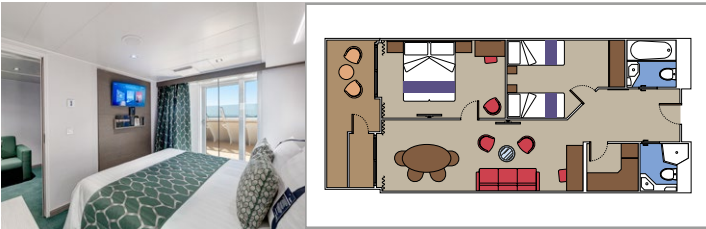

SUITE AUREA

INCLUDED FACILITIES

- Some Suites have balcony with private whirlpool
- Sitting area with sofa
- Spacious wardrobe
- Comfortable double bed or single beds (on request)
- Bathroom with shower or bathtub, vanity area with hairdryer
- Interactive TV, telephone, safe, minibar and air conditioning
- Wifi connection available (for a fee)

TWO-BEDROOM GRAND SUITE AUREA

SD

≈49
≈17
11-14
6

- › Sitting area with sofa or separate living area
- › Two bathrooms, one with bathtub and one with shower, vanity areas with hairdryers
- › 2 bedrooms, one with double bed and one with two single beds
- › Walk-in wardrobe