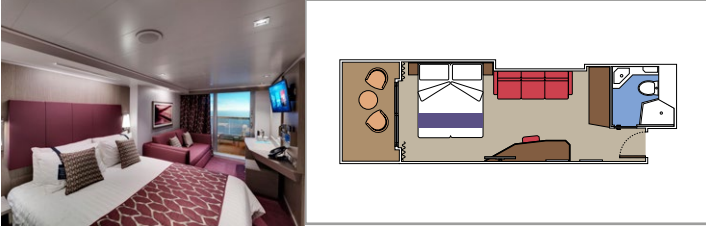

BALCONY

INCLUDED FACILITIES

- Balcony*
- Sitting area with sofa
- Comfortable double bed or single beds (on request)
- Bathroom with shower or bathtub, vanity area with hairdryer
- Interactive TV, telephone, safe, minibar and air conditioning
- Wifi connection available (for a fee)

*Some cabins have a metal balcony front, instead of glass.

BALCONY AUREA

BA

≈17
≈5-9
9-15
4

› Best ship position