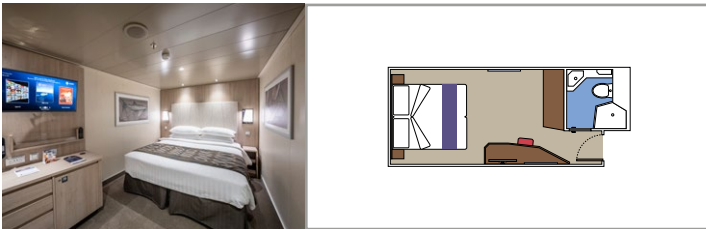

DELUXE INTERIOR

IR1

≈14
5-10
4

› Low deck location

The images are representative only. Size, layout and furniture may vary (within the same cabin category).

Cabin size (m²)

Balcony size (m²)

Deck location

Accommodating up to