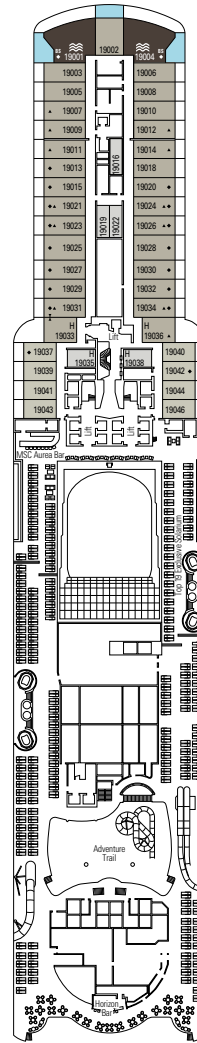

DECK 15
CAPE BYRON

DECK 20
LA JUMENT