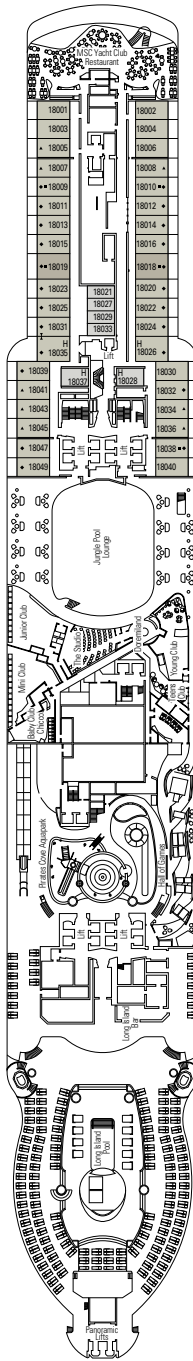

DECK 15
CAPE BYRON

DECK 20
LA JUMENT