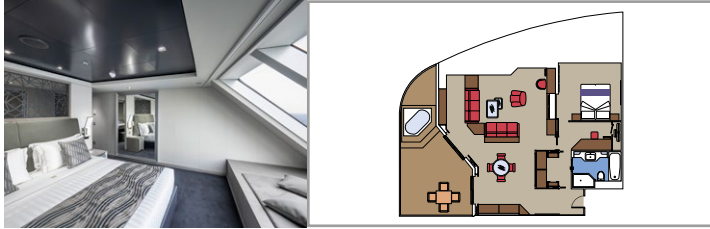

INCLUDED FACILITIES

- Luxury suites with premium interiors
- Some Suites have balcony with private whirlpool
- Spacious wardrobe
- Comfortable double bed or single beds (on request)
- Bathroom with shower and/or bathtub, vanity area with hairdryer
- Interactive TV, telephone, safe, mini bar and air conditioning
- Wifi connection included

MSC YACHT CLUB OWNER'S SUITE YC4

≈98
≈25
19
4

- › Large balcony with private whirlpool bath and outdoor living area
- › Separate living area and dining room
- › Walk-in wardrobe and luggage storage
- › Panoramic glass wall