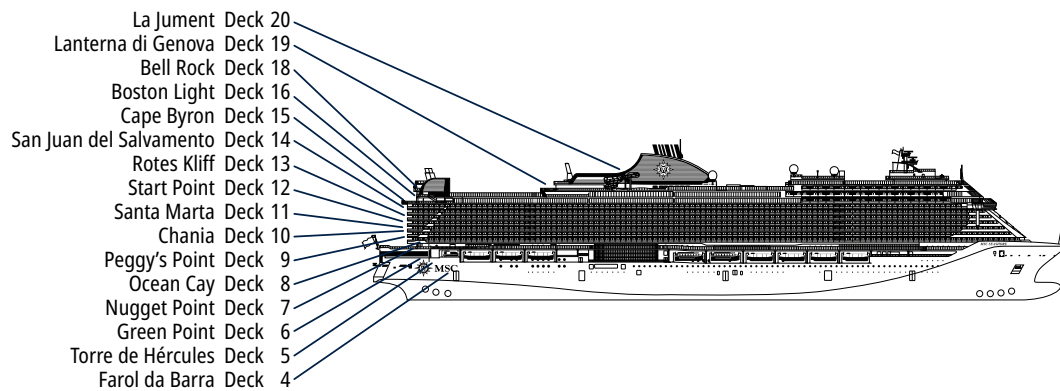

TECHNICAL CHARACTERISTICS OF THE SHIP

TECHNICAL CHARACTERISTICS OF THE SHIP	
GROSS TONNAGE	169.400 tons
LENGTH / BEAM / HEIGHT	339 m / 41 m / 74 m
SURFACE AREA	450.000 m², included 36.800 m² public areas
PUBLIC AREA RATIO	7,6 m² per passenger
DECKS	20, included 15 for guests
LIFTS	33, included 19 for guests (incl. 2 panoramics)
VOLTAGE (IN CABIN)	110/220 volts
MAXIMUM SPEED	21,8 knots
STABILISERS	Stabilised with 2 fins
NUMBER OF PASSENGERS	5.877
NUMBER OF CABINS	2.270, included 74 for guests with disabilities or reduced mobility
CREW MEMBERS	Approx. 1.648
POOLS	5, included 1 with sliding roof and 1 for the MSC Yacht Club
WHIRLPOOLS	2 whirlpool baths with up to 20 seats, 2 for the MSC Yacht Club, 28 Suites and 2 Royal Suites with private whirlpool bath
ENVIRONMENTAL TECHNOLOGY	AWT-Advanced Water Treatment, Energy Saving & Monitoring System, scrubber and exhaust gas treatment, LED Light technology