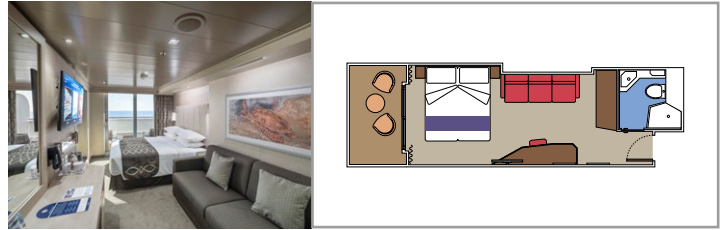

DELUXE BALCONY

BR2

≈16-17
≈5-6
11-12
4

› Medium deck location