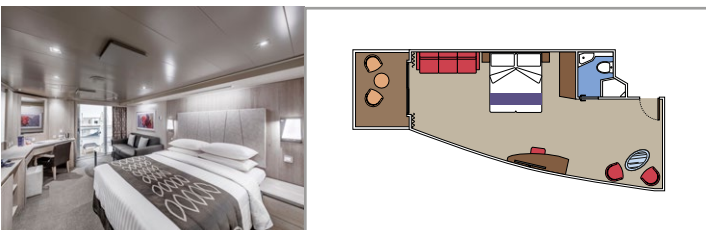

PREMIUM SUITE AUREA

SL1

≈26-32
≈9-14
9-15
4

- › Sitting area with sofa
- › Spacious wardrobe