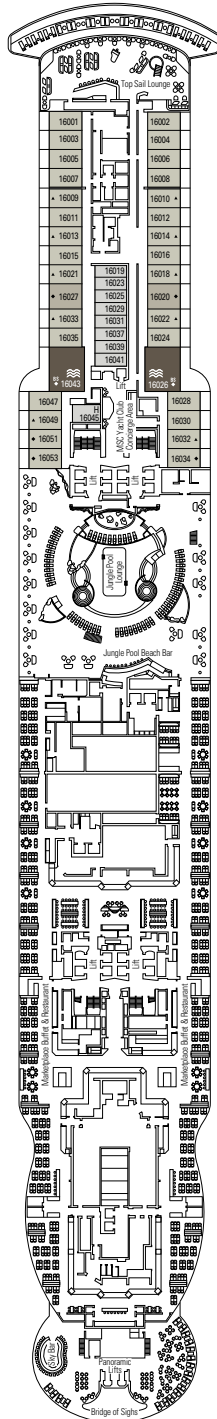

DECK 15
CAPE BYRON

DECK 20
LA JUMENT