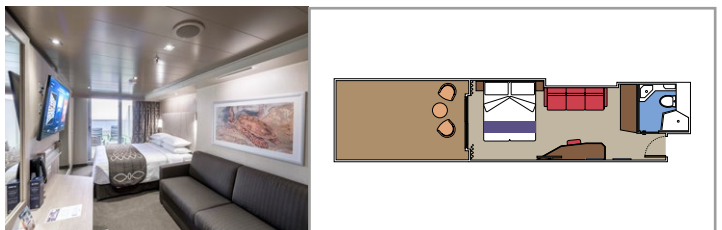

### PREMIUM SUITE AUREA

SL1

 ≈26-32
  ≈9-14
  9-15
  4

- › Sitting area with sofa
- › Spacious wardrobe

### JUNIOR SUITE AUREA

SM

 ≈17
  ≈16
  9
  4

- › Sitting area with sofa
- › Spacious wardrobe

The images are representative only. Size, layout and furniture may vary (within the same cabin category).

 Cabin size (m<sup>2</sup>)