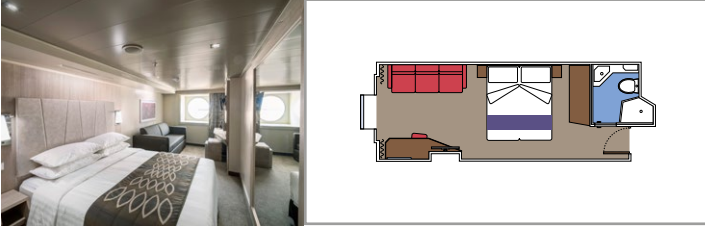

OCEAN VIEW

INCLUDED FACILITIES

Window with sea view

Comfortable double bed or single beds (on request)

Bathroom with shower, vanity area with hairdryer

Interactive TV, telephone, safe, minibar and air conditioning

Wifi connection available (for a fee)

DELUXE OCEAN VIEW

OR1

≈17 5 4

› Low deck location

The images are representative only. Size, layout and furniture may vary (within the same cabin category).

Cabin size (m²)

Balcony size (m²)

Deck location

Accommodating up to