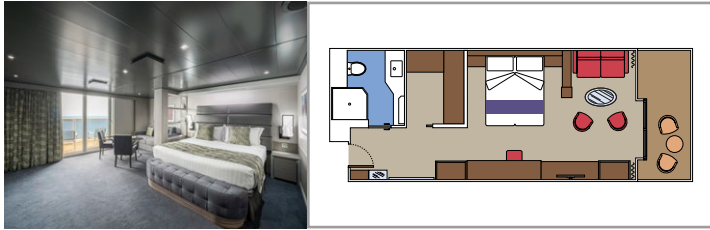

MSC YACHT CLUB DELUXE GRAND SUITE YCP

≈31-43
≈8-21
16-19
5

- › Located on the top deck (except cabins 18019, 18018, 16027 and 16020).
- › Spacious balcony
- › Living area
- › Walk-in wardrobe