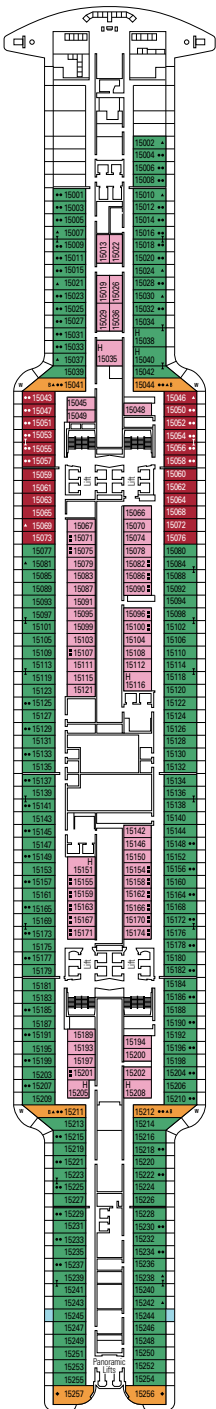

DECK 15
CAPE BYRON

DECK 20
LA JUMENT