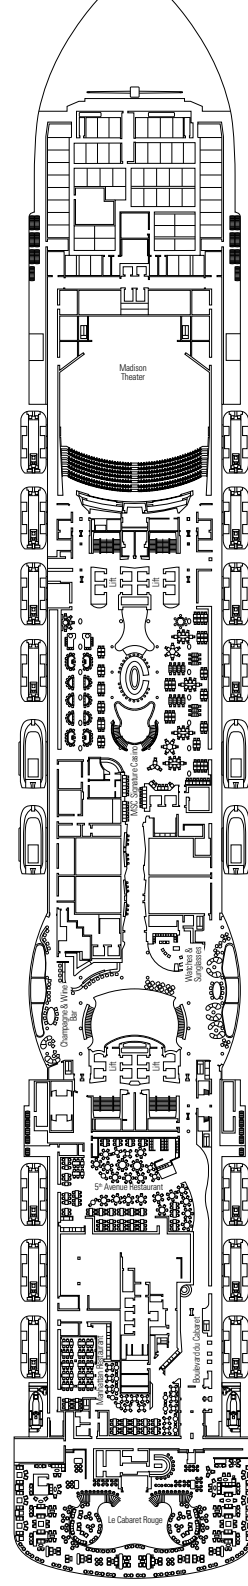

DECK 7
NUGGET POINT