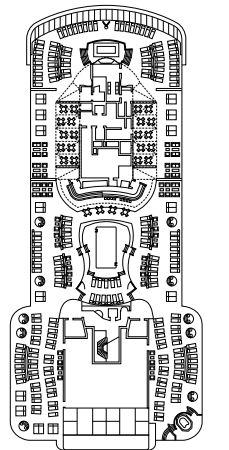

DECK 15
CAPE BYRON

DECK 20
LA JUMENT