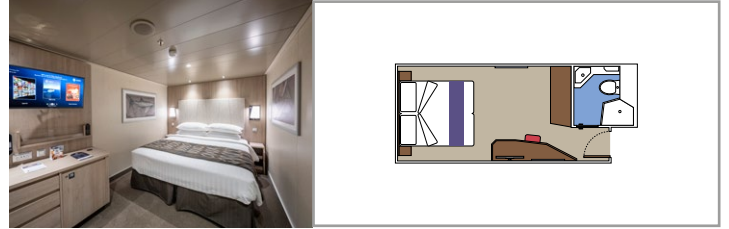

DELUXE INTERIOR

IR2

≈14-16
11-15
4

› Medium deck location