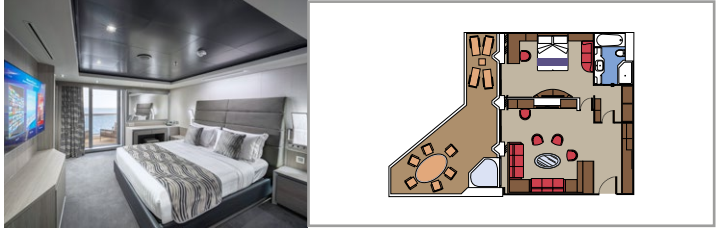

MSC YACHT CLUB ROYAL SUITE YC3

≈62
≈33
16
4

- › Balcony with private whirlpool bath and dining table
- › Separate living area and dining room
- › Walk-in wardrobes