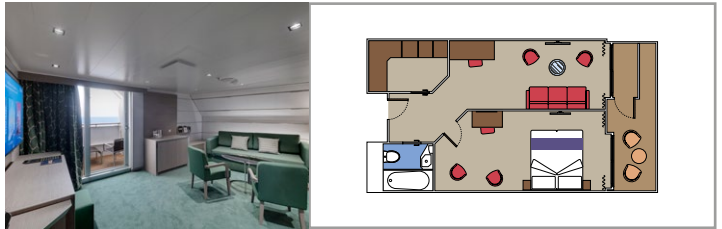

### TWO-BEDROOM GRAND SUITE AUREA

SD

 ≈49
  ≈17
  11-14
  6

- › Sitting area with sofa or separate living area
- › Two bathrooms, one with bathtub and one with shower, vanity areas with hairdryers
- › 2 bedrooms, one with double bed and one with two single beds
- › Walk-in wardrobe

### GRAND SUITE AUREA

SX

 ≈35-49
  ≈10-21
  9-13
  5

- › Sitting area with sofa or separate living area
- › Walk-in wardrobe