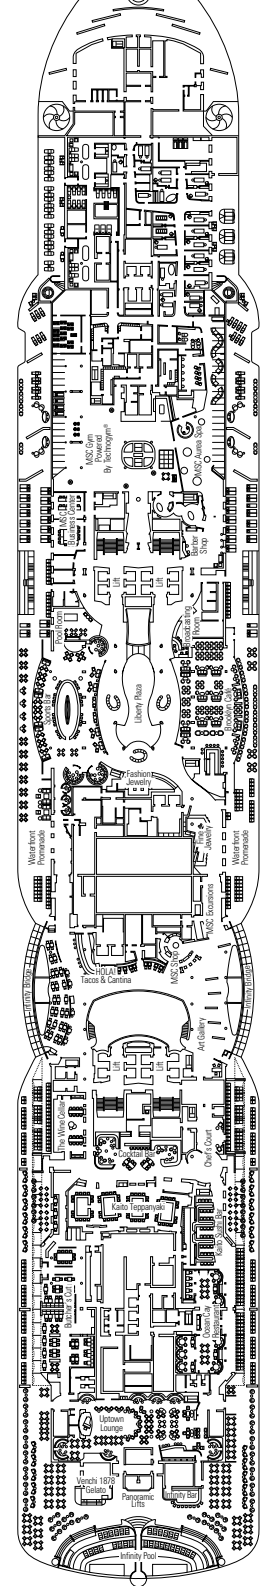

DECK 8
OCEAN CAY