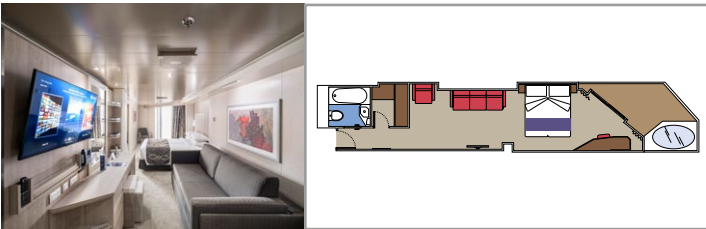

PREMIUM SUITE AUREA WITH WHIRLPOOL

SLW

≈28
≈7
9-15
5

- › Balcony with private whirlpool bath
- › Sitting area with sofa
- › Spacious wardrobe