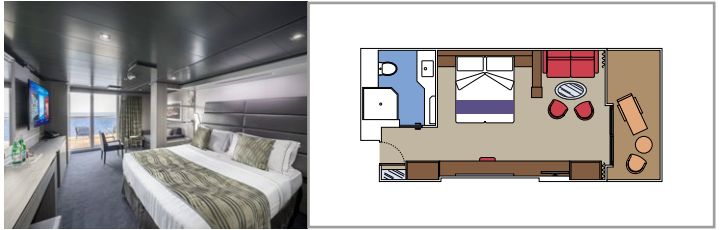

**MSC YACHT CLUB ROYAL SUITE YC3**

 ≈62
  ≈33
  16
  4

- › Balcony with private whirlpool bath and dining table
- › Separate living area and dining room
- › Walk-in wardrobes

**MSC YACHT CLUB DELUXE GRAND SUITE YCP**

- › Sitting area with sofa
- › Spacious wardrobe

**MSC YACHT CLUB INTERIOR SUITE YIN**

 ≈21
  16-19
  2

- › Spacious wardrobe

The images are representative only. Size, layout and furniture may vary (within the same cabin category).