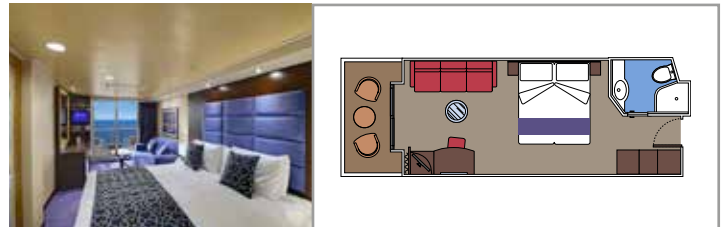

PREMIUM BALCONY BL1

≈18
≈4-12
8-9
4

› Low deck location