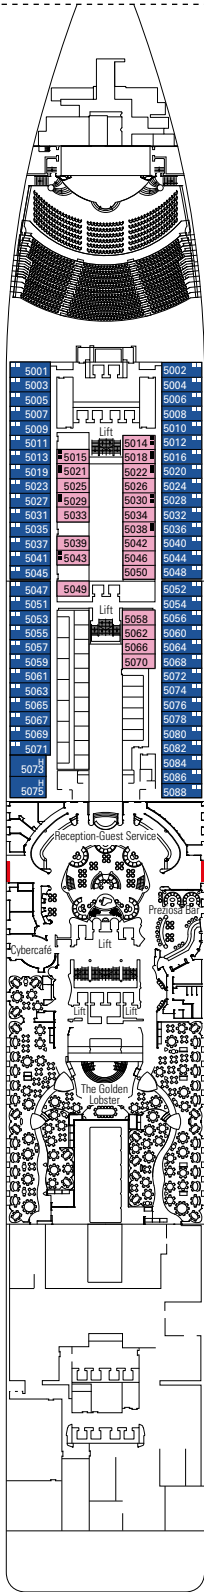

DECK 5
CORALLO