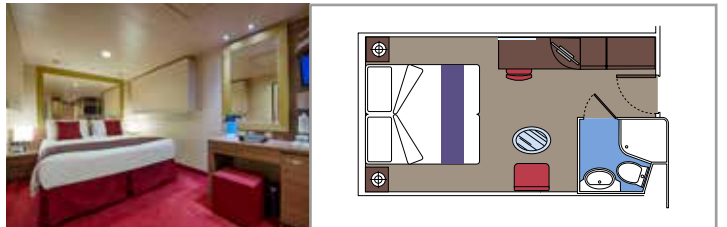

JUNIOR INTERIOR

IM1

≈13
8-11
2

› Low deck location

The images are representative only. Size, layout and furniture may vary (within the same cabin category).

Cabin size (m²)

Balcony size (m²)

Deck location

Accommodating up to