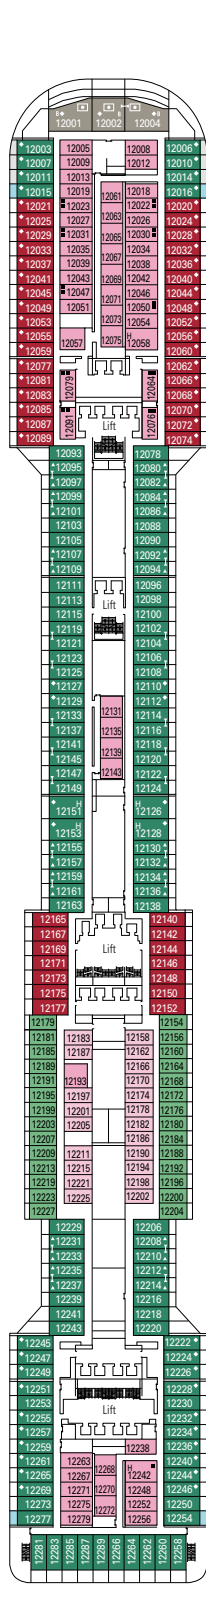

DECK 12
OPALE