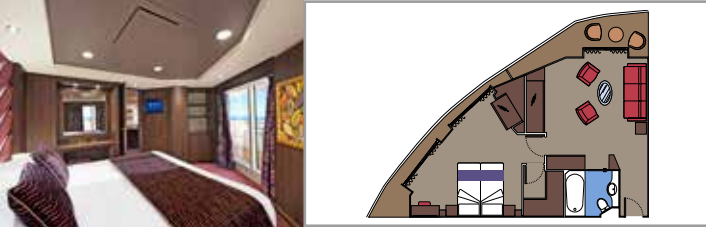

MSC YACHT CLUB DELUXE GRAND SUITE YCP

 ≈26
  ≈6
  15-16
  3

- › Sitting area with sofa
- › Spacious wardrobe

MSC YACHT CLUB DELUXE SUITE YC1

 ≈22
  ≈6
  15-16
  4

- › Sitting area with sofa
- › Spacious wardrobe

The images are representative only. Size, layout and furniture may vary (within the same cabin category).

 Cabin size (m²)

 Balcony size (m²)

 Deck location

 Accommodating up to

SUITE AUREA

INCLUDED FACILITIES

- Some Suites have a panoramic sealed window
- Spacious wardrobe
- Sitting area with sofa
- Comfortable double bed or single beds (on request)
- Bathroom with bathtub, vanity area with hairdryer
- Interactive TV, telephone, safe, minibard and air conditioning
- Wifi connection available (for a fee)

GRAND SUITE AUREA

SX

 ≈38-42
  ≈3
  9-11
  4

- > Sitting area with sofa
- > Walk-in wardrobe

PREMIUM SUITE AUREA

SL1

 ≈33
  ≈3
  10
  4

- > Spacious wardrobe