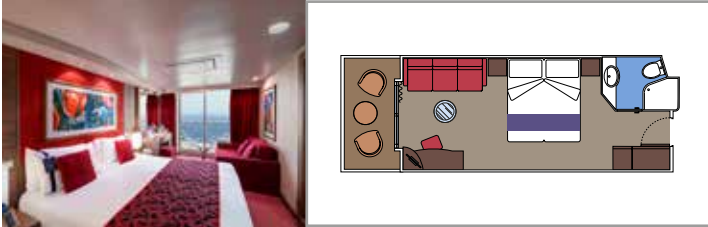

BALCONY

INCLUDED FACILITIES

Sitting area with sofa

Comfortable double bed or single beds (on request)

Bathroom with shower or bathtub, vanity area with hairdryer

Interactive TV, telephone, safe, minibard and air conditioning

Wifi connection available (for a fee)

BALCONY AUREA BA

≈18-19
≈4-7
9-13
4

› Best ship position