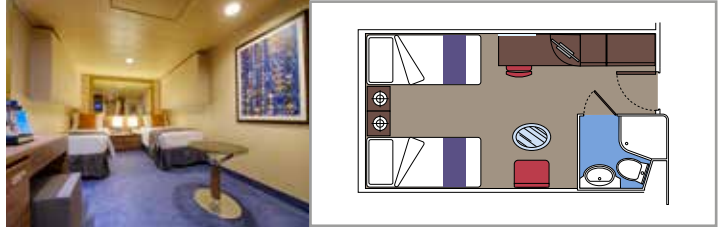

- Some Suites have a panoramic sealed window
- Spacious wardrobe
- Sitting area with sofa
- Comfortable double bed or single beds (on request)
- Bathroom with bathtub, vanity area with hairdryer
- Interactive TV, telephone, safe, minibard and air conditioning
- Wifi connection available (for a fee)

Comfortable double bed or single beds (on request)

Bathroom with shower or bathtub, vanity area with hairdryer

Interactive TV, telephone, safe, minibard and air conditioning

Wifi connection available (for a fee)

 Accommodating up to

INTERIOR

INCLUDED FACILITIES

Comfortable double bed or single beds (on request)

Bathroom with shower, vanity area with hairdryer

Interactive TV, telephone, safe, minibard and air conditioning

Wifi connection available (for a fee)

DELUXE INTERIOR

IR2

 ≈16
  11-13
  4

› Medium deck location

DELUXE INTERIOR

IR1

 ≈16
  5-10
  4