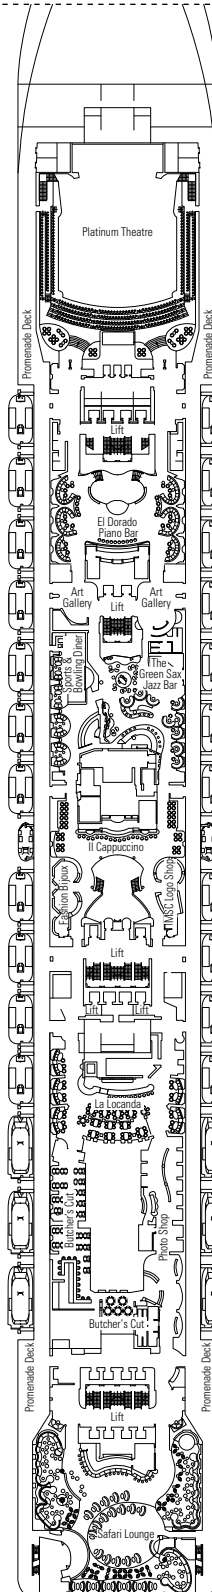

DECK 7
RUBINO