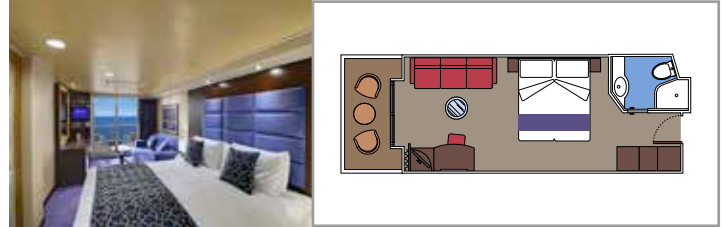

- Some Suites have a panoramic sealed window
- Spacious wardrobe
- Sitting area with sofa
- Comfortable double bed or single beds (on request)
- Bathroom with bathtub, vanity area with hairdryer
- Interactive TV, telephone, safe, minibard and air conditioning
- Wifi connection available (for a fee)

Comfortable double bed or single beds (on request)

Bathroom with shower or bathtub, vanity area with hairdryer

Interactive TV, telephone, safe, minibard and air conditioning

Wifi connection available (for a fee)

BALCONY AUREA BA

 ≈18-19
  ≈4-7
  9-13
  4

› Best ship position

PREMIUM BALCONY BL3

 ≈18
  ≈4-12
  12-13
  4

› High deck location
› Some cabins have metal balustrade or half glass half metal balustrade

PREMIUM BALCONY BL2

 Cabin size (m²)

 Balcony size (m²)

 Deck location

 Accommodating up to

OCEAN VIEW

INCLUDED FACILITIES

- Window with sea view
- Relaxing armchair
- Comfortable double bed or single beds (on request)
- Bathroom with shower, vanity area with hairdryer
- Interactive TV, telephone, safe, minibard and air conditioning
- Wifi connection available (for a fee)