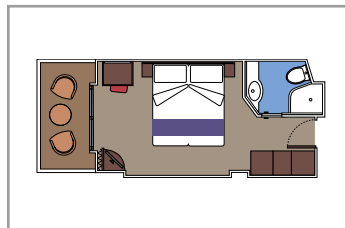

- Some Suites have a panoramic sealed window
- Spacious wardrobe
- Sitting area with sofa
- Comfortable double bed or single beds (on request)
- Bathroom with bathtub, vanity area with hairdryer
- Interactive TV, telephone, safe, minibard and air conditioning
- Wifi connection available (for a fee)

 ≈18
  ≈4-12
  10-11
  4

› Medium deck location

PREMIUM BALCONY BL1

 ≈18
  ≈4-12
  8-9
  4

› Low deck location

JUNIOR BALCONY BM2

 ≈14
  ≈3

› Medium deck location
› Deck 12-13
› Accommodating up to 2 people

JUNIOR BALCONY BM1

 ≈14
  ≈3

› Low deck location
› Deck 9-11
› Accommodating up to 2 people

DELUXE BALCONY WITH PARTIAL VIEW BP

 ≈18-19
  ≈4-12
  8-13
  4

› Balcony with partial view

The images are representative only. Size, layout and furniture may vary (within the same cabin category).

 Cabin size (m²)

 Balcony size (m²)

 Deck location

 Accommodating up to

OCEAN VIEW

INCLUDED FACILITIES

- Window with sea view
- Relaxing armchair
- Comfortable double bed or single beds (on request)
- Bathroom with shower, vanity area with hairdryer
- Interactive TV, telephone, safe, minibard and air conditioning
- Wifi connection available (for a fee)