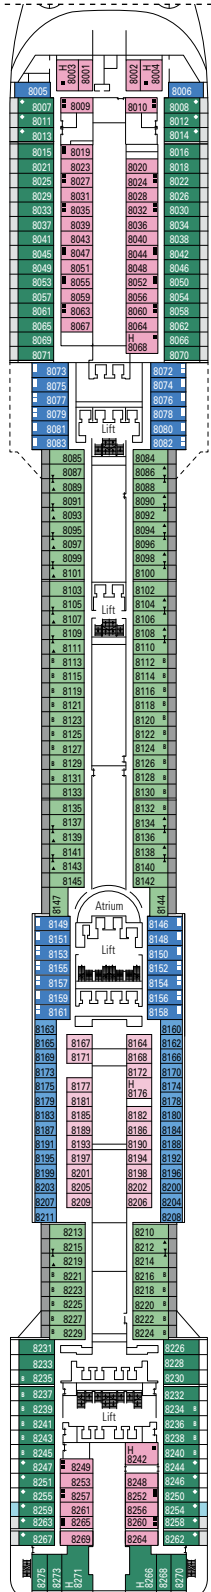

DECK 8
ONICE