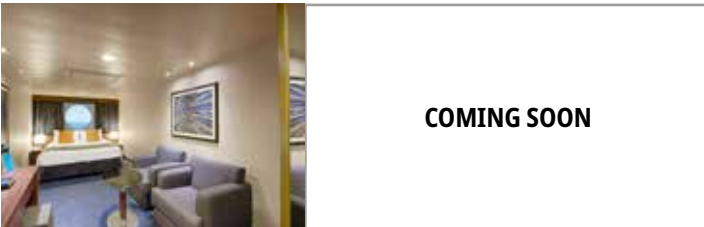

JUNIOR OCEAN VIEW

OM2

≈12
8
2

› Medium deck location

The images are representative only. Size, layout and furniture may vary (within the same cabin category).

Cabin size (m²)

Balcony size (m²)

Deck location

Accommodating up to