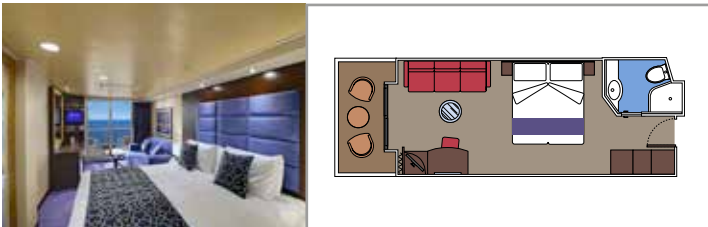

PREMIUM BALCONY BL2

≈18
≈4-12
10-11
4

› Medium deck location