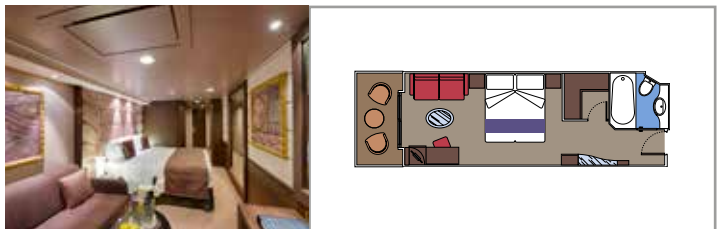

MSC YACHT CLUB DELUXE GRAND SUITE YCP

 ≈26
  ≈6
  15-16
  3

- › Sitting area with sofa
- › Spacious wardrobe

MSC YACHT CLUB DELUXE SUITE YC1

 ≈22
  ≈6
  15-16
  4

- › Sitting area with sofa
- › Spacious wardrobe

The images are representative only. Size, layout and furniture may vary (within the same cabin category).

 Cabin size (m²)

 Balcony size (m²)

 Deck location

 Accommodating up to

SUITE AUREA

INCLUDED FACILITIES

- Some Suites have a panoramic sealed window
- Spacious wardrobe
- Sitting area with sofa
- Comfortable double bed or single beds (on request)
- Bathroom with bathtub, vanity area with hairdryer
- Interactive TV, telephone, safe, minibard and air conditioning
- Wifi connection available (for a fee)

Comfortable double bed or single beds (on request)

Bathroom with shower or bathtub, vanity area with hairdryer

Interactive TV, telephone, safe, minibard and air conditioning

Wifi connection available (for a fee)