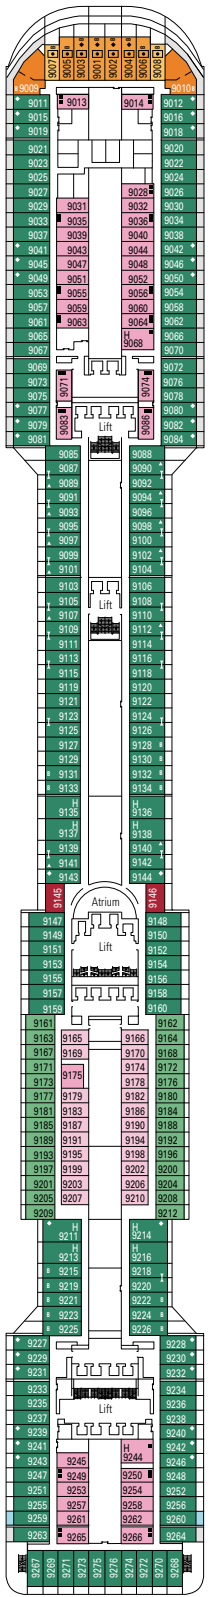

DECK 9
AGATA