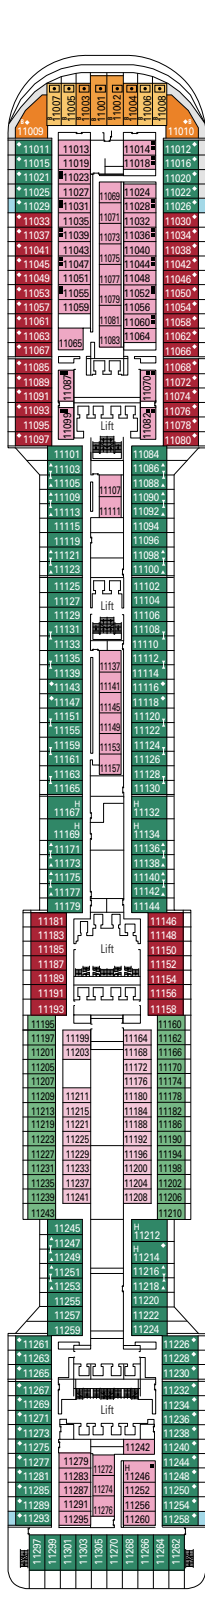

DECK 11
GIADA