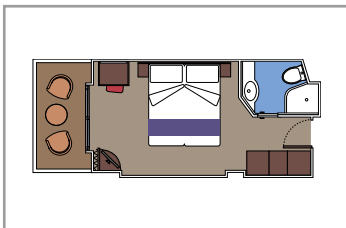

- Some Suites have a panoramic sealed window
- Spacious wardrobe
- Sitting area with sofa
- Comfortable double bed or single beds (on request)
- Bathroom with bathtub, vanity area with hairdryer
- Interactive TV, telephone, safe, minibard and air conditioning
- Wifi connection available (for a fee)

 ≈18
  ≈4-12
  10-11
  4

› Medium deck location

PREMIUM BALCONY BL1

 ≈18
  ≈4-12
  8-9
  4

› Low deck location

JUNIOR BALCONY BM2

 ≈14
  ≈3

› Medium deck location
› Deck 12-13
› Accommodating up to 2 people

JUNIOR BALCONY BM1

 ≈14
  ≈3

› Low deck location
› Deck 9-11
› Accommodating up to 2 people

DELUXE BALCONY WITH PARTIAL VIEW BP

 ≈18-19
  ≈4-12
  8-13
  4

› Balcony with partial view

The images are representative only. Size, layout and furniture may vary (within the same cabin category).

 Cabin size (m²)

 Balcony size (m²)

 Deck location

 Accommodating up to

OCEAN VIEW

INCLUDED FACILITIES

- Window with sea view
- Relaxing armchair
- Comfortable double bed or single beds (on request)
- Bathroom with shower, vanity area with hairdryer
- Interactive TV, telephone, safe, minibard and air conditioning
- Wifi connection available (for a fee)