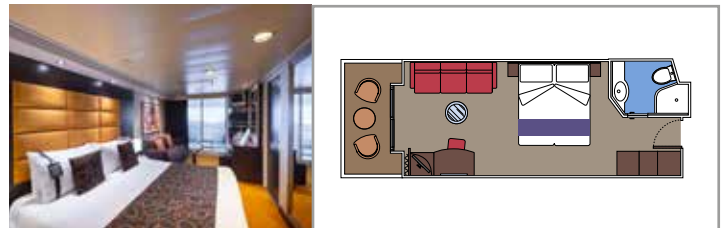

- Some Suites have a panoramic sealed window
- Spacious wardrobe
- Sitting area with sofa
- Comfortable double bed or single beds (on request)
- Bathroom with bathtub, vanity area with hairdryer
- Interactive TV, telephone, safe, minibard and air conditioning
- Wifi connection available (for a fee)

Comfortable double bed or single beds (on request)

Bathroom with shower or bathtub, vanity area with hairdryer

Interactive TV, telephone, safe, minibard and air conditioning

Wifi connection available (for a fee)

JUNIOR BALCONY BM1

 ≈14
  ≈3

› Low deck location
› Deck 9-11
› Accommodating up to 2 people

DELUXE BALCONY WITH PARTIAL VIEW BP

 ≈18-19
  ≈4-12
  8-13
  4

› Balcony with partial view

The images are representative only. Size, layout and furniture may vary (within the same cabin category).

 Cabin size (m²)

 Balcony size (m²)

 Deck location

 Accommodating up to

OCEAN VIEW

INCLUDED FACILITIES

- Window with sea view
- Relaxing armchair
- Comfortable double bed or single beds (on request)
- Bathroom with shower, vanity area with hairdryer
- Interactive TV, telephone, safe, minibard and air conditioning
- Wifi connection available (for a fee)