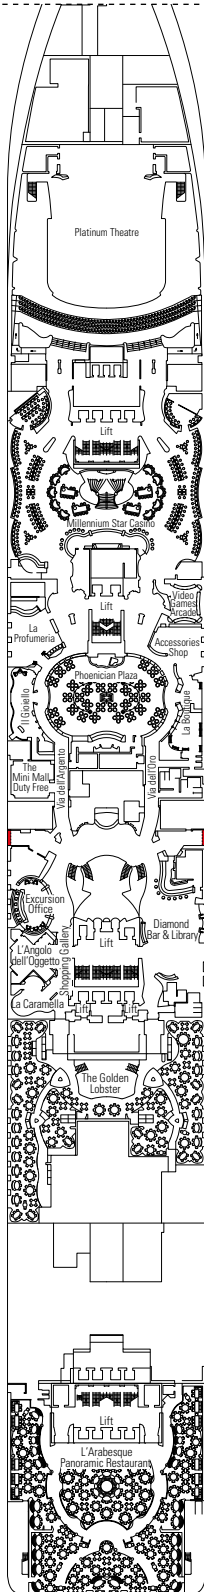

DECK 6
DIAMANTE