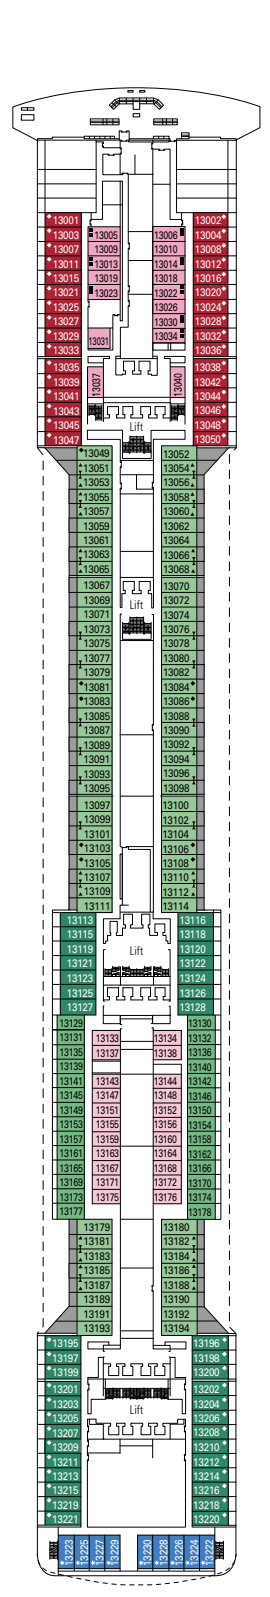

DECK 13
AMETISTA