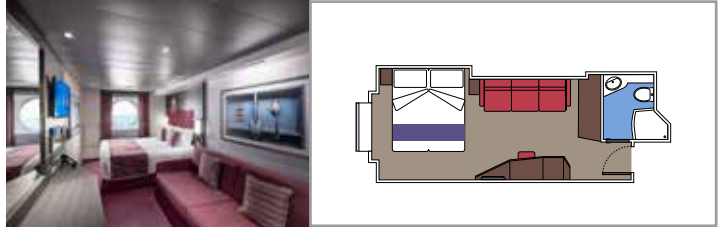

DELUXE OCEAN VIEW

OR1

≈16
5
4

› Low deck location