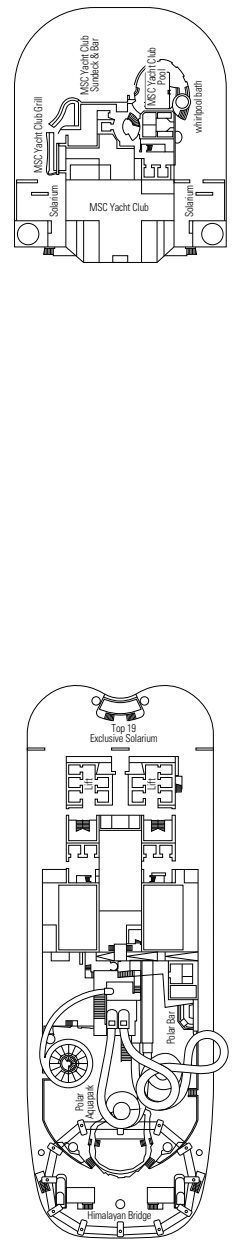

 ≈59
  ≈23
  9-12
  4

- › Balcony with dining table and private whirlpool bath
- › Easy access to the MSC Yacht Club areas
- › Two-deck-high cabin

Main level:

- › Open living/dining room with sofa that converts to double bed
- › Bathroom with shower

 ≈17
  ≈3-10
  11-12
  4

› Medium deck location

The images are representative only. Size, layout and furniture may vary (within the same cabin category).

Cabin size (m²)

Balcony size (m²)

Deck location

Accommodating up to

FACILITIES FOR GUESTS WITH DISABILITIES OR REDUCED MOBILITY

Cabin door width	86 cm
Bathroom door width	90 cm
Size of cabin (floor space)	≈ 18 to 21 m ²
Size of bathroom	3,1 m ²
Is there a fold-down seat in the shower?	Yes
Height of seat from the floor	44 cm
Does the WC seat have grab rails?	Yes
Are wheelchairs available on board?	In limited numbers*
Are all decks/public areas accessible?	Yes
Are all lifeboats wheelchair-accessible?	No**
Do the lifts have deck indicators?	Visual, Audio & Braille
Can severely visually impaired/blind guests be catered for on the cruise?	Only with full-time carer

DECK 14
ANGKOR WAT

DECK 15
TOUR EIFFEL

DECK 16
IGUAZU

DECK 18
PYRAMIDS

DECK 19
BABYLON