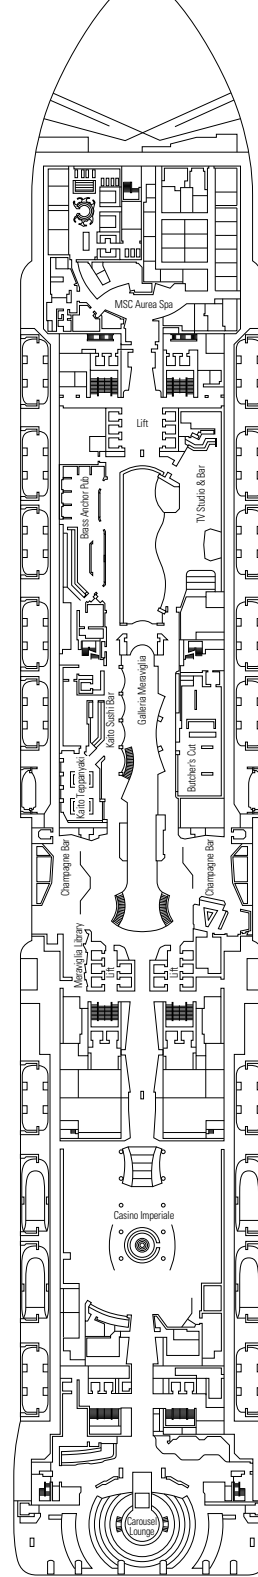

DECK 7
TAJ MAHAL