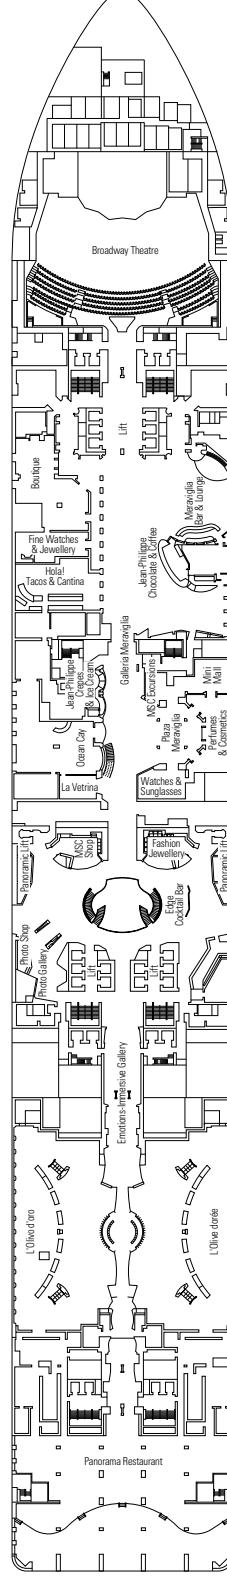

DECK 6
PETRA