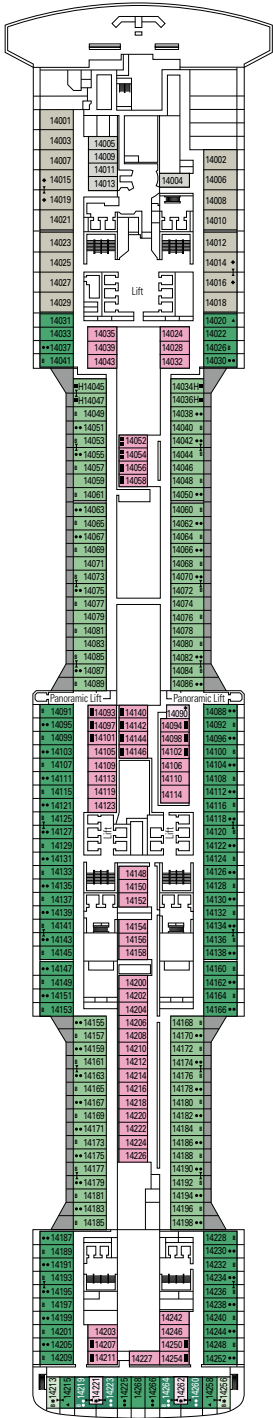

DECK 14
ANGKOR WAT