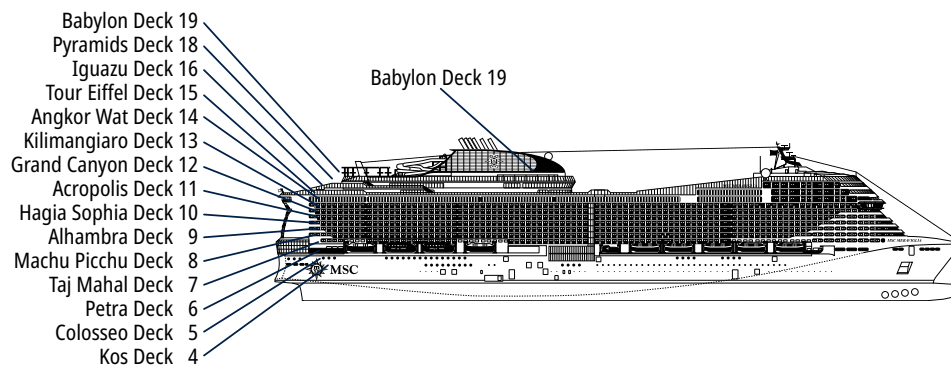

MSC MERAUVIGLIA

TECHNICAL SHEET

TECHNICAL CHARACTERISTICS OF THE SHIP

GALLERIA MERAVIGLIA

TECHNICAL CHARACTERISTICS OF THE SHIP

GROSS TONNAGE	171.598 tons
LENGTH / BEAM / HEIGHT	315,83 m / 43 m / 75,5 m
SURFACE AREA	450.000 m ² , included 33.000 m ² public areas
PUBLIC AREA RATIO	10,5 m ² per passenger
DECKS	19, included 15 for guests
LIFTS	32, included 19 for guests (2 panoramic and 1 for the MSC Yacht Club)
VOLTAGE (IN CABIN)	110/220 volts
MAXIMUM SPEED	22,89 knots
STABILISERS	Stabilized with 2 fins
NUMBER OF PASSENGERS	5.642
NUMBER OF CABINS	2.214, included 55 for guests with disabilities or reduced mobility
CREW MEMBERS	Approx. 1.608
POOLS	4, incl. 1 with sliding roof and 1 for the MSC Yacht Club
WHIRLPOOLS	9 whirlpool baths
ENVIRONMENTAL TECHNOLOGY	AWT-Advanced Water Treatment, Energy Saving & Monitoring System, Scrubbers and LED technology

CONFERENCE ROOMS	Stage / Dance floor surface (m ²)		Seats	Surface (m ²)	Deck
ATTIC CLUB	21,20	42,90	55	70	18 Pyramids
BROADWAY THEATRE	217		985	1.000	5 Colosseo / 6 Petra
BUSINESS CENTRE			58	67	5 Colosseo
CAROUSEL LOUNGE	47,90		413	1.100	7 Taj Mahal
SKY LOUNGE		25,20	180	630	18 Pyramids