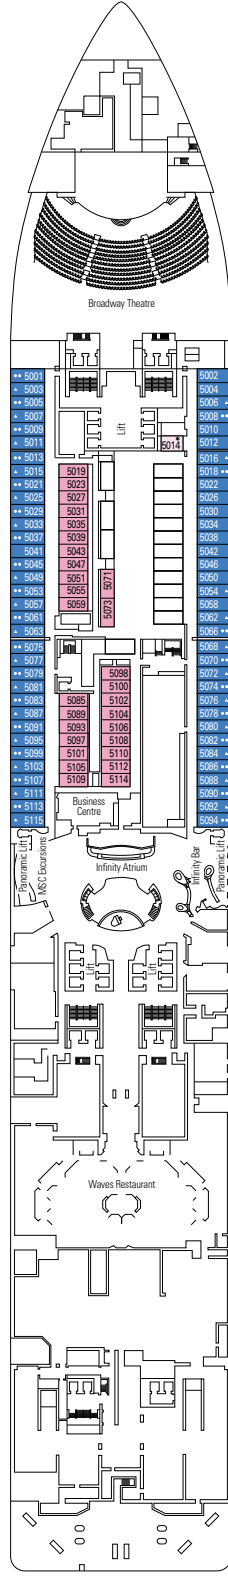

DECK 5
COLOSSEO