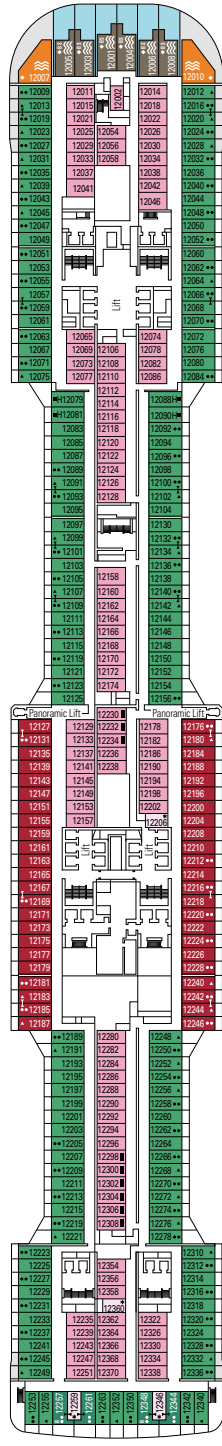

DECK 12
GRAND CANYON