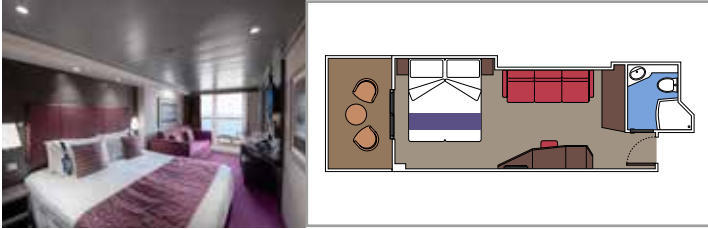

BALCONY

INCLUDED FACILITIES

- Sitting area with sofa
- Comfortable double bed or single beds (on request)
- Bathroom with shower or bathtub, vanity area with hairdryer
- Interactive TV, telephone, safe, minibar and air conditioning
- Wifi connection available (for a fee)

BALCONY AUREA BA

≈17
≈3-4
10-13
4

› Best ship position