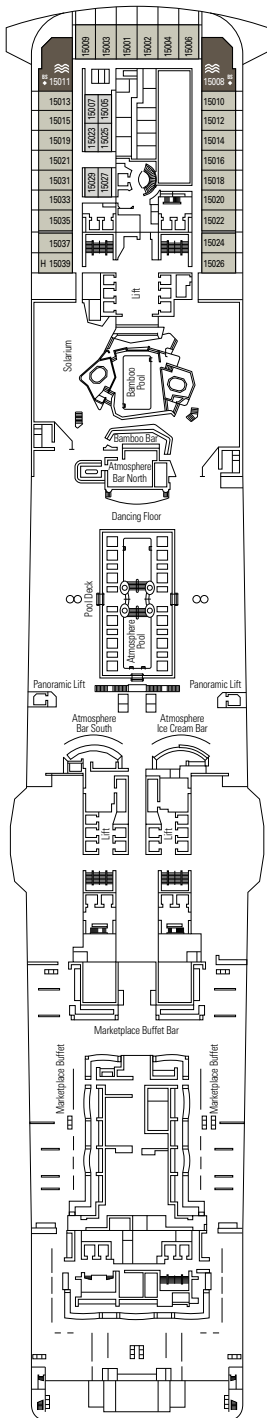

DECK 15
TOUR EIFFEL