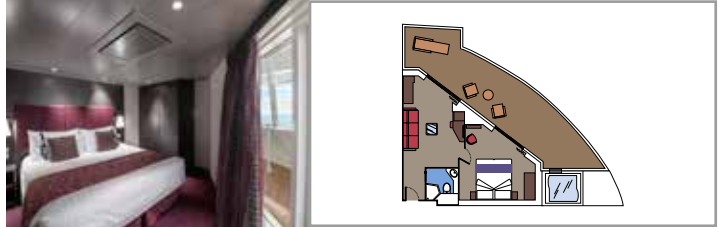

 Cabin size (m²)

 Balcony size (m²)

 Deck location

 Accommodating up to

SUITE AUREA

INCLUDED FACILITIES

- Some Suites have balcony with private whirlpool
- Spacious wardrobe
- Sitting area with double sofa bed
- Comfortable double bed or single beds (on request)
- Bathroom with shower, vanity area with hairdryer
- Interactive TV, telephone, safe, minibar and air conditioning
- Wifi connection available (for a fee)

GRAND SUITE AUREA WITH TERRACE AND WHIRLPOOL

SXJ

 ≈39
  ≈36
  12
  4

- > Large angle balcony with private whirlpool bath
- > Walk-in wardrobe
- > Sitting area with double sofa bed

PREMIUM SUITE AUREA WITH TERRACE AND WHIRLPOOL

SLJ

 ≈27
  ≈26-30
  9-13
  4

- > Angle balcony with private whirlpool bath
- > Spacious wardrobe
- > Sitting area with double sofa bed

The images are representative only. Size, layout and furniture may vary (within the same cabin category).

Cabin size (m²)

Balcony size (m²)

Deck location

Accommodating up to

BALCONY

INCLUDED FACILITIES

- Sitting area with sofa
- Comfortable double bed or single beds (on request)
- Bathroom with shower or bathtub, vanity area with hairdryer
- Interactive TV, telephone, safe, minibar and air conditioning
- Wifi connection available (for a fee)