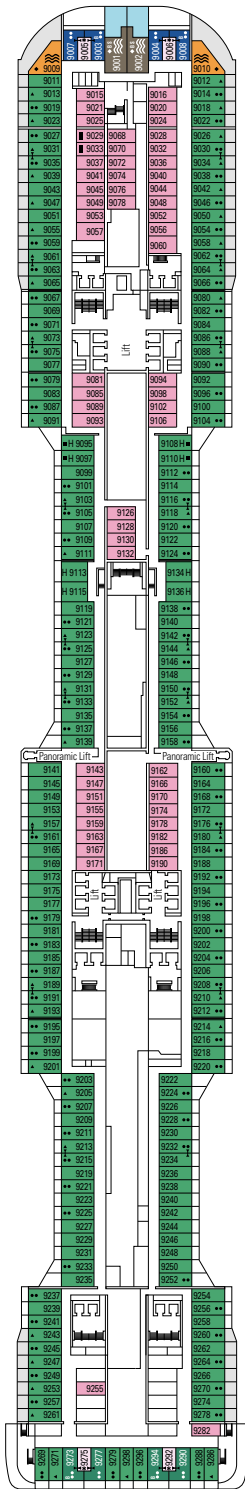

DECK 9
ALHAMBRA