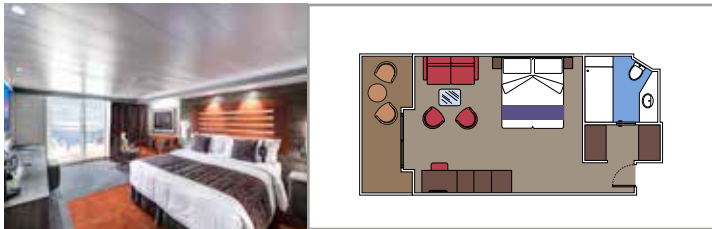

TOP SAIL LOUNGE

MSC YACHT CLUB SUNDECK & BAR

INCLUDED FACILITIES

- Luxury suites with premium interiors
- Some Suites have balcony with private whirlpool
- Spacious wardrobe
- Comfortable double bed or single beds (on request)
- Bathroom with shower and/or bathtub
- Interactive TV, telephone, safe, minibar and air conditioning
- Wifi connection included

 ≈59
  ≈23
  9-12
  4

- › Balcony with dining table and private whirlpool bath
- › Easy access to the MSC Yacht Club areas
- › Two-deck-high cabin

Main level:

- › Open living/dining room with sofa that converts to double bed
- › Bathroom with shower

- › Sitting area with sofa
- › Spacious wardrobe

MSC YACHT CLUB INTERIOR SUITE YIN

 ≈17
  14-16
  2

- › Spacious wardrobe

The images are representative only. Size, layout and furniture may vary (within the same cabin category).

 Cabin size (m²)

 Balcony size (m²)

 Deck location

 Accommodating up to

SUITE AUREA

INCLUDED FACILITIES

- Some Suites have balcony with private whirlpool
- Spacious wardrobe
- Sitting area with double sofa bed
- Comfortable double bed or single beds (on request)
- Bathroom with shower, vanity area with hairdryer
- Interactive TV, telephone, safe, minibar and air conditioning
- Wifi connection available (for a fee)