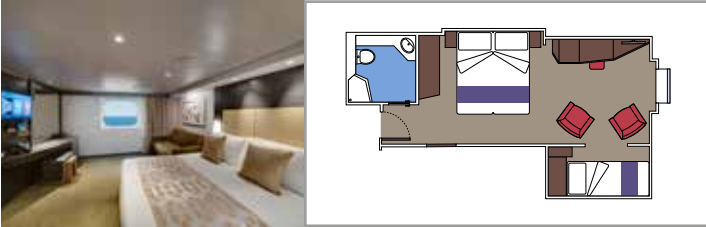

OCEAN VIEW

INCLUDED FACILITIES

- Window with sea view
- Relaxing armchair
- Comfortable double bed or single beds (on request)
- Bathroom with shower, vanity area with hairdryer
- Interactive TV, telephone, safe, minibar and air conditioning
- Wifi connection available (for a fee)

PREMIUM OCEAN VIEW

OL2

≈22
9-11
4

› Medium deck location