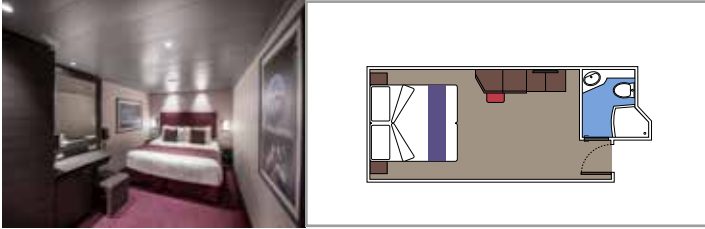

INTERIOR

INCLUDED FACILITIES

Comfortable double bed or single beds (on request)

Bathroom with shower, vanity area with hairdryer

Interactive TV, telephone, safe, minibar and air conditioning

Wifi connection available (for a fee)

DELUXE INTERIOR

IR2

≈17-22
11-14
4

› Medium deck location