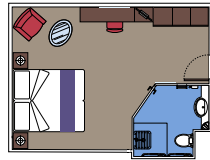

INTERIOR

Available in:

- › **Deluxe Interior (IR2)**
  cabin size 22m²; medium deck location (deck 13)
- › **Deluxe Interior (IR1)**
  cabin size 22m²; low deck location (deck 8-10)

The images are representative only; the size, layout and furniture may vary (within the same cabin category).

FACILITIES FOR GUESTS WITH DISABILITIES OR REDUCED MOBILITY

Cabin door width	86 cm
Bathroom door width	90 cm
Size of cabin (floor space)	≈ 18 to 21 m²
Size of bathroom	3,1 m²
Is there a fold-down seat in the shower?	Yes
Height of seat from the floor	44 cm
Does the WC seat have grab rails?	Yes
Are wheelchairs available on board?	In limited numbers*
Are all decks/public areas accessible?	Yes
Are all lifeboats wheelchair-accessible?	No**
Do the lifts have deck indicators?	Visual, Audio & Braille
Can severely visually impaired/blind guests be catered for on the cruise?	Only with full-time carer

*Only for embarkation, disembarkation and emergencies.

**In the event of an emergency, dedicated personnel will help guests with disabilities or reduced mobility to board lifeboats.