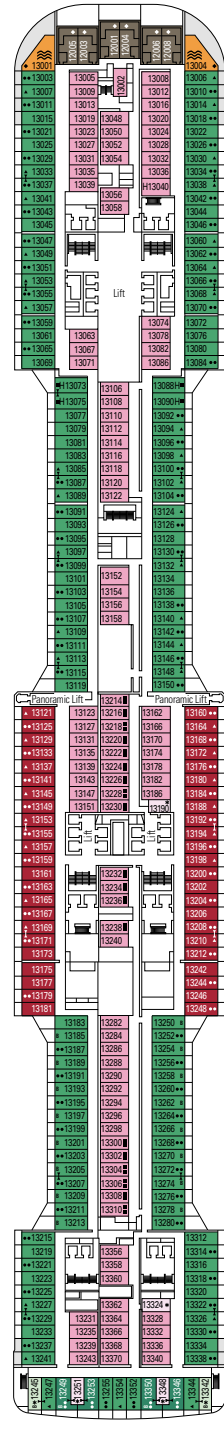

DECK 13
KILIMANGIARO