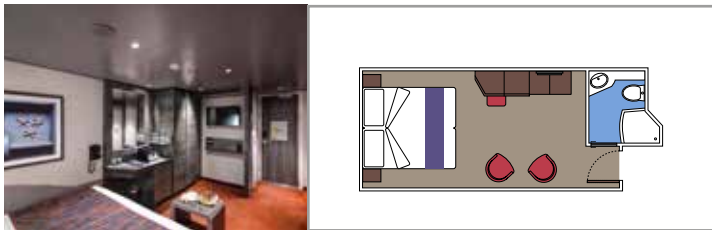

TOP SAIL LOUNGE

MSC YACHT CLUB SUNDECK & BAR

INCLUDED FACILITIES

- Luxury suites with premium interiors
- Some Suites have balcony with private whirlpool
- Spacious wardrobe
- Comfortable double bed or single beds (on request)
- Bathroom with shower and/or bathtub
- Interactive TV, telephone, safe, minibar and air conditioning
- Wifi connection included

- › Sitting area with sofa
- › Spacious wardrobe

MSC YACHT CLUB INTERIOR SUITE YIN

 ≈17
  14-16
  2

- › Spacious wardrobe

The images are representative only. Size, layout and furniture may vary (within the same cabin category).

 Cabin size (m²)

 Balcony size (m²)

 Deck location

 Accommodating up to

SUITE AUREA

INCLUDED FACILITIES

- Some Suites have balcony with private whirlpool
- Spacious wardrobe
- Sitting area with double sofa bed
- Comfortable double bed or single beds (on request)
- Bathroom with shower, vanity area with hairdryer
- Interactive TV, telephone, safe, minibar and air conditioning
- Wifi connection available (for a fee)

Cabin size (m²)

Balcony size (m²)

Deck location

Accommodating up to

BALCONY

INCLUDED FACILITIES

- Sitting area with sofa
- Comfortable double bed or single beds (on request)
- Bathroom with shower or bathtub, vanity area with hairdryer
- Interactive TV, telephone, safe, minibar and air conditioning
- Wifi connection available (for a fee)