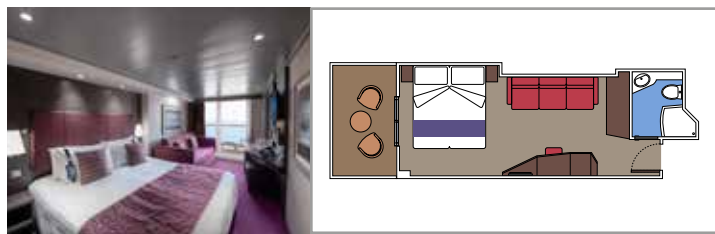

DELUXE BALCONY BR1

≈17	≈3-10	8-10	4

› Low deck location