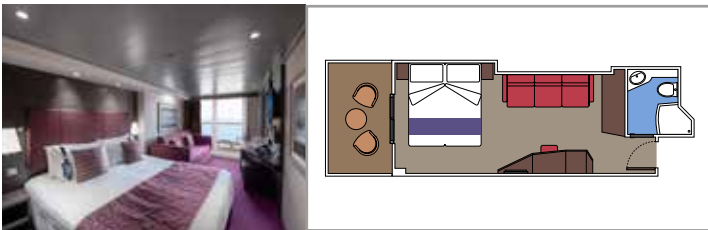

DELUXE BALCONY BR3

≈17
≈2-9
13-14
4

› High deck location