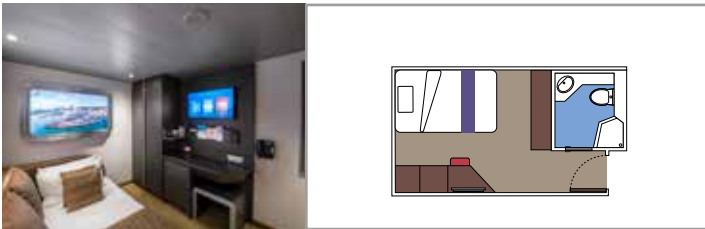

STUDIO INTERIOR

IS

≈12
5-14
1

› Single use

The images are representative only. Size, layout and furniture may vary (within the same cabin category).

Cabin size (m²)

Balcony size (m²)

Deck location

Accommodating up to