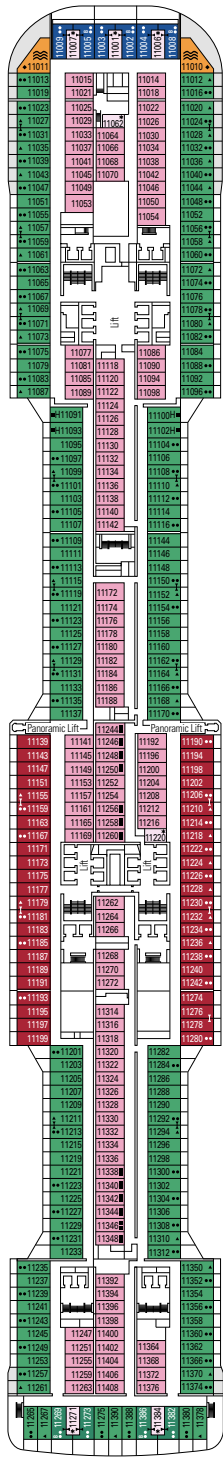

DECK 11
ACROPOLIS