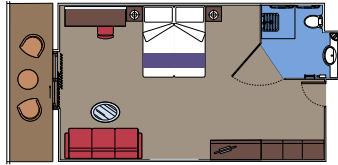

 Cabin size (m²)

 Balcony size (m²)

 Deck location

 Accommodating up to

SUITE AUREA

INCLUDED FACILITIES

- Some Suites have balcony with private whirlpool
- Spacious wardrobe
- Sitting area with double sofa bed
- Comfortable double bed or single beds (on request)
- Bathroom with shower, vanity area with hairdryer
- Interactive TV, telephone, safe, minibar and air conditioning
- Wifi connection available (for a fee)

Cabin size (m²)

Balcony size (m²)

Deck location

Accommodating up to

BALCONY

INCLUDED FACILITIES

- Sitting area with sofa
- Comfortable double bed or single beds (on request)
- Bathroom with shower or bathtub, vanity area with hairdryer
- Interactive TV, telephone, safe, minibar and air conditioning
- Wifi connection available (for a fee)

 Balcony size (m²)

 Deck location

 Accommodating up to

FACILITIES FOR GUESTS WITH DISABILITIES OR REDUCED MOBILITY

INTERIOR CABIN FOR GUESTS WITH DISABILITIES OR REDUCED MOBILITY

MSC YACHT CLUB

Available in:

- › **MSC Yacht Club Deluxe Suite (YC1)**
cabin size 24m²; balcony size 5m²; deck 15

BALCONY

COMING SOON

Available in:

- › **Deluxe Balcony (BR3)**
cabin size 22m²; balcony size 3-14m²; high deck location (deck 13)
- › **Deluxe Balcony (BR2)**
cabin size 22m²; balcony size 3-14m²; medium deck location (deck 11-12)
- › **Deluxe Balcony (BR1)**
cabin size 21-22m²; balcony size 3-14m²; low deck location (deck 9-10)
- › **Deluxe Balcony with partial view (BP)**
cabin size 22m²; balcony size 3-14m²; deck 14