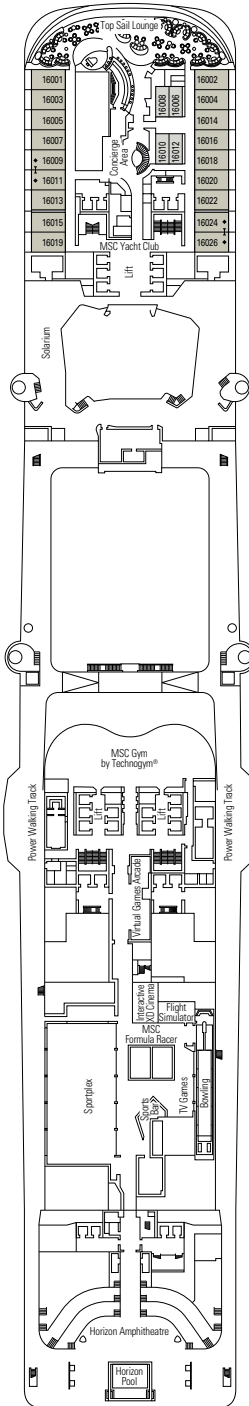

DECK 14
ANGKOR WAT

DECK 15
TOUR EIFFEL

DECK 19
BABYLON