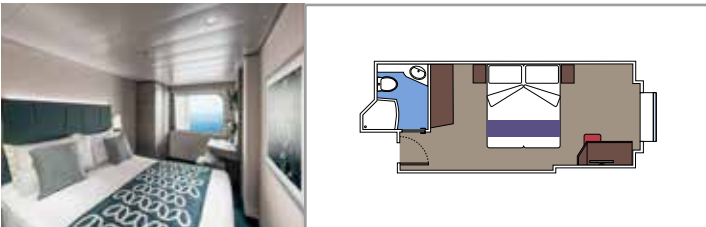

JUNIOR OCEAN VIEW

OM2

≈12
8
2

› Medium deck location