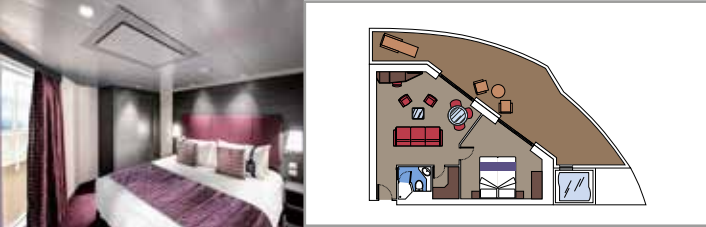

- › Sitting area with sofa
- › Spacious wardrobe

MSC YACHT CLUB INTERIOR SUITE YIN

 ≈17
  14-16
  2

- › Spacious wardrobe

The images are representative only. Size, layout and furniture may vary (within the same cabin category).

 Cabin size (m²)

 Balcony size (m²)

 Deck location

 Accommodating up to

SUITE AUREA

INCLUDED FACILITIES

- Some Suites have balcony with private whirlpool
- Spacious wardrobe
- Sitting area with double sofa bed
- Comfortable double bed or single beds (on request)
- Bathroom with shower, vanity area with hairdryer
- Interactive TV, telephone, safe, minibar and air conditioning
- Wifi connection available (for a fee)

GRAND SUITE AUREA WITH TERRACE AND WHIRLPOOL

SXJ

 ≈39
  ≈36
  12
  4

- > Large angle balcony with private whirlpool bath
- > Walk-in wardrobe
- > Sitting area with double sofa bed

PREMIUM SUITE AUREA WITH TERRACE AND WHIRLPOOL

Cabin size (m²)

Balcony size (m²)

Deck location

Accommodating up to

BALCONY

INCLUDED FACILITIES

- Sitting area with sofa
- Comfortable double bed or single beds (on request)
- Bathroom with shower or bathtub, vanity area with hairdryer
- Interactive TV, telephone, safe, minibar and air conditioning
- Wifi connection available (for a fee)