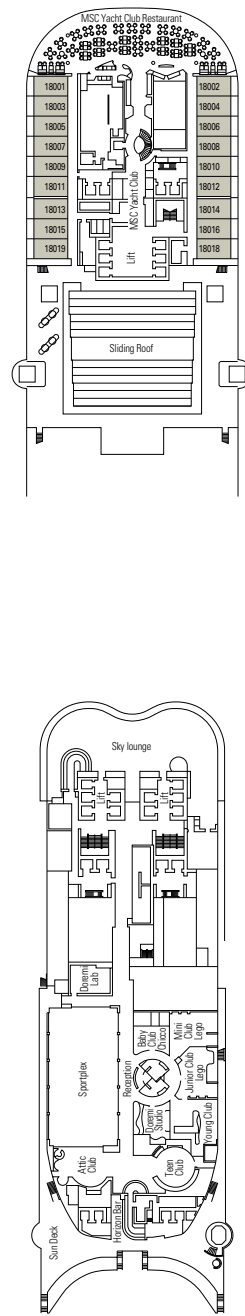

DECK 14
ANGKOR WAT

DECK 15
TOUR EIFFEL

DECK 19
BABYLON