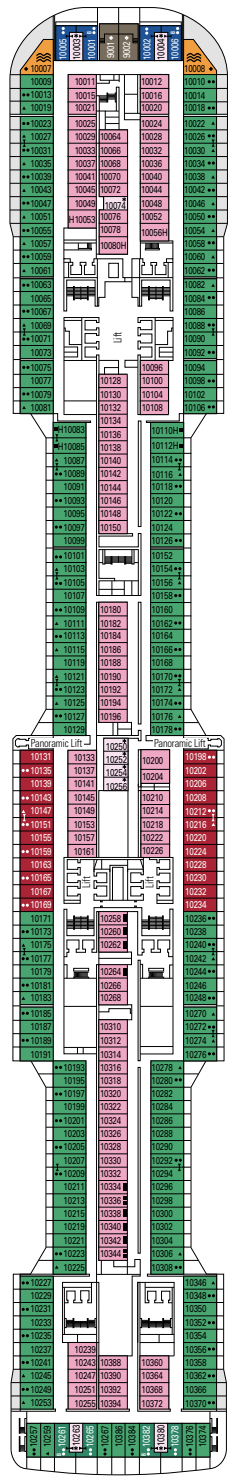

DECK 10
HAGIA SOPHIA