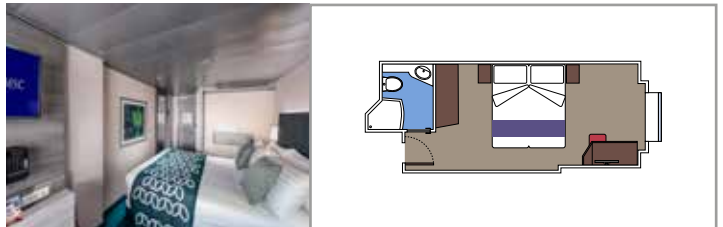

TOP SAIL LOUNGE

MSC YACHT CLUB SUNDECK & BAR

INCLUDED FACILITIES

- Luxury suites with premium interiors
- Some Suites have balcony with private whirlpool
- Spacious wardrobe
- Comfortable double bed or single beds (on request)
- Bathroom with shower and/or bathtub
- Interactive TV, telephone, safe, minibar and air conditioning
- Wifi connection included

 Cabin size (m²)

 Balcony size (m²)

 Deck location

 Accommodating up to

SUITE AUREA

INCLUDED FACILITIES

- Some Suites have balcony with private whirlpool
- Spacious wardrobe
- Sitting area with double sofa bed
- Comfortable double bed or single beds (on request)
- Bathroom with shower, vanity area with hairdryer
- Interactive TV, telephone, safe, minibar and air conditioning
- Wifi connection available (for a fee)

Cabin size (m²)

Balcony size (m²)

Deck location

Accommodating up to

BALCONY

INCLUDED FACILITIES

- Sitting area with sofa
- Comfortable double bed or single beds (on request)
- Bathroom with shower or bathtub, vanity area with hairdryer
- Interactive TV, telephone, safe, minibar and air conditioning
- Wifi connection available (for a fee)

JUNIOR OCEAN VIEW

OM2

 ≈12
  8
  2

› Medium deck location

JUNIOR OCEAN VIEW WITH OBSTRUCTED VIEW

OO

 ≈12
  8
  2

The images are representative only. Size, layout and furniture may vary (within the same cabin category).