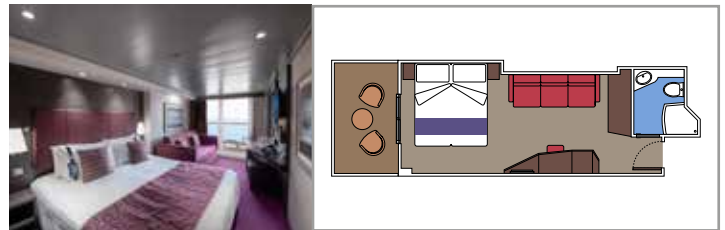

TOP SAIL LOUNGE

MSC YACHT CLUB SUNDECK & BAR

INCLUDED FACILITIES

- Luxury suites with premium interiors
- Some Suites have balcony with private whirlpool
- Spacious wardrobe
- Comfortable double bed or single beds (on request)
- Bathroom with shower and/or bathtub
- Interactive TV, telephone, safe, minibar and air conditioning
- Wifi connection included

 Cabin size (m²)

 Balcony size (m²)

 Deck location

 Accommodating up to

SUITE AUREA

INCLUDED FACILITIES

- Some Suites have balcony with private whirlpool
- Spacious wardrobe
- Sitting area with double sofa bed
- Comfortable double bed or single beds (on request)
- Bathroom with shower, vanity area with hairdryer
- Interactive TV, telephone, safe, minibar and air conditioning
- Wifi connection available (for a fee)

Cabin size (m²)

Balcony size (m²)

Deck location

Accommodating up to

BALCONY

INCLUDED FACILITIES

- Sitting area with sofa
- Comfortable double bed or single beds (on request)
- Bathroom with shower or bathtub, vanity area with hairdryer
- Interactive TV, telephone, safe, minibar and air conditioning
- Wifi connection available (for a fee)

 ≈17
  ≈3-10
  11-12
  4

› Medium deck location

The images are representative only. Size, layout and furniture may vary (within the same cabin category).

Cabin size (m²)

Balcony size (m²)

Deck location

Accommodating up to