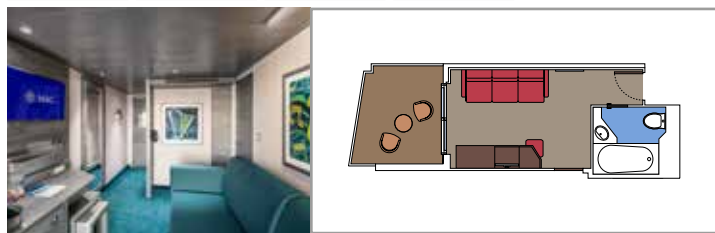

TOP SAIL LOUNGE

MSC YACHT CLUB SUNDECK & BAR

INCLUDED FACILITIES

- Luxury suites with premium interiors
- Some Suites have balcony with private whirlpool
- Spacious wardrobe
- Comfortable double bed or single beds (on request)
- Bathroom with shower and/or bathtub
- Interactive TV, telephone, safe, minibar and air conditioning
- Wifi connection included

≈12	≈4-5	13-14	1
-----	------	-------	---

› Single use

The images are representative only. Size, layout and furniture may vary (within the same cabin category).

Cabin size (m ²)

Balcony size (m ²)

Deck location