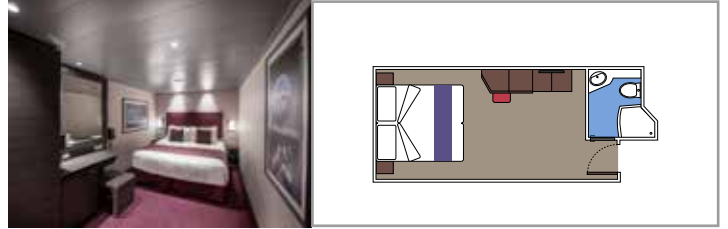

DELUXE INTERIOR

IR1

≈17-22
5-10
4

› Low deck location