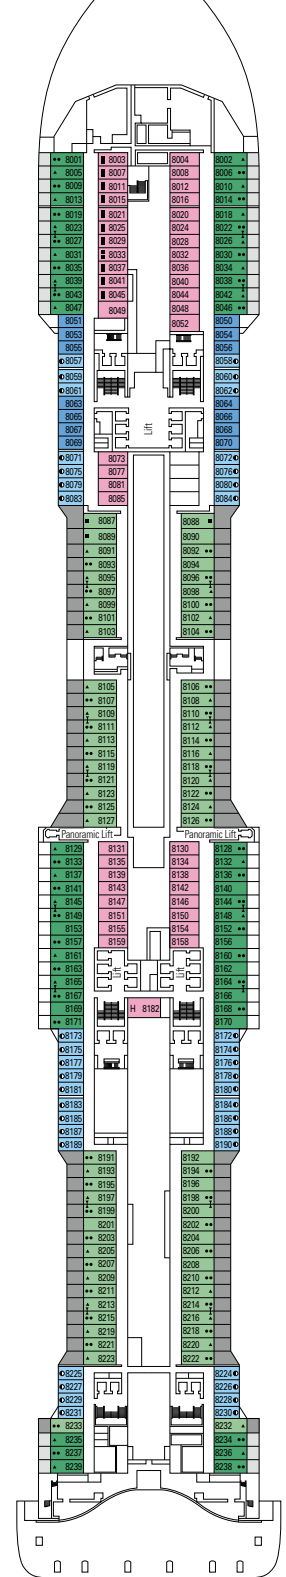

DECK 8
MACHU PICCHU