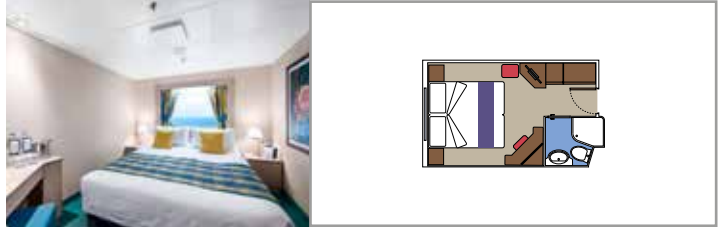

JUNIOR OCEAN VIEW

OM2

≈13
9-10
4

› Medium deck location