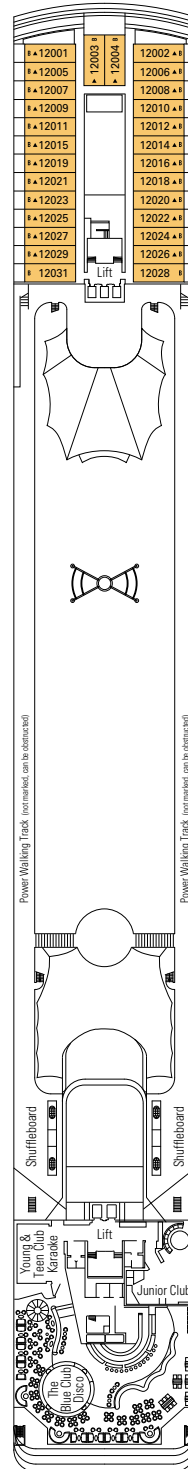

DECK 12
ROSSINI