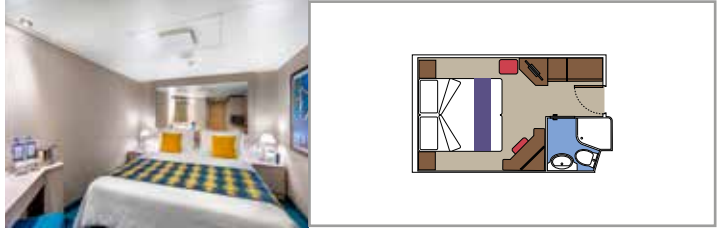

## INCLUDED FACILITIES

- Sitting area with sofa
- Spacious wardrobe
- Comfortable double or single beds (on request)
- Bathroom with bathtub, vanity area with hairdryer
- Interactive TV, telephone, safe, minibar and air conditioning
- Wifi connection available (for a fee)

## INCLUDED FACILITIES

Comfortable double or single beds (on request)

Bathroom with shower, vanity area with hairdryer

Interactive TV, telephone, safe, minibar and air conditioning

Wifi connection available (for a fee)

## INCLUDED FACILITIES

- Window with sea view
- Comfortable double or single beds (on request)
- Bathroom with shower, vanity area with hairdryer
- Interactive TV, telephone, safe, minibar and air conditioning
- Wifi connection available (for a fee)

### JUNIOR INTERIOR

IM1

 ≈12-13
  7-8
  4

› Low deck location

The images are representative only. Size, layout and furniture may vary (within the same cabin category).

 Cabin size (m<sup>2</sup>)

 Balcony size (m<sup>2</sup>)