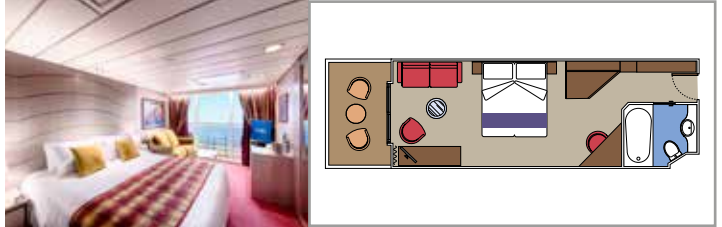

# CABIN TYPE

BALCONY CABIN

SUITE

SUITE

BALCONY

OCEAN VIEW

INTERIOR

OCEAN VIEW CABIN

## INCLUDED FACILITIES

- Sitting area with sofa
- Spacious wardrobe
- Comfortable double or single beds (on request)
- Bathroom with bathtub, vanity area with hairdryer
- Interactive TV, telephone, safe, minibar and air conditioning
- Wifi connection available (for a fee)

### DELUXE SUITE AUREA

SR1

 ≈23
  ≈5
  10
  3

The images are representative only. Size, layout and furniture may vary (within the same cabin category).

 Cabin size (m<sup>2</sup>)

 Balcony size (m<sup>2</sup>)