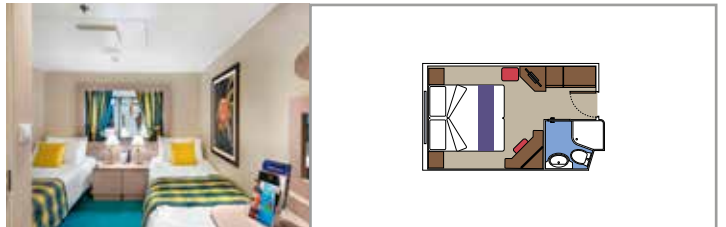

## INCLUDED FACILITIES

- Sitting area with sofa
- Spacious wardrobe
- Comfortable double or single beds (on request)
- Bathroom with bathtub, vanity area with hairdryer
- Interactive TV, telephone, safe, minibar and air conditioning
- Wifi connection available (for a fee)

## INCLUDED FACILITIES

Comfortable double or single beds (on request)

Bathroom with shower, vanity area with hairdryer

Interactive TV, telephone, safe, minibar and air conditioning

Wifi connection available (for a fee)

## INCLUDED FACILITIES

- Window with sea view
- Comfortable double or single beds (on request)
- Bathroom with shower, vanity area with hairdryer
- Interactive TV, telephone, safe, minibar and air conditioning
- Wifi connection available (for a fee)

### JUNIOR OCEAN VIEW WITH OBSTRUCTED VIEW

OO

 ≈12-13
  7
  2

The images are representative only. Size, layout and furniture may vary (within the same cabin category).

 Cabin size (m<sup>2</sup>)

 Balcony size (m<sup>2</sup>)