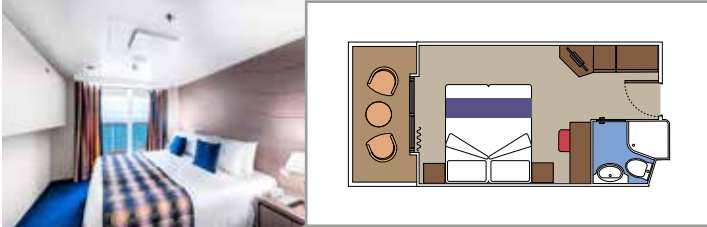

## INCLUDED FACILITIES

- Sitting area with sofa
- Spacious wardrobe
- Comfortable double or single beds (on request)
- Bathroom with bathtub, vanity area with hairdryer
- Interactive TV, telephone, safe, minibar and air conditioning
- Wifi connection available (for a fee)

## INCLUDED FACILITIES

Comfortable double or single beds (on request)

Bathroom with shower, vanity area with hairdryer

Interactive TV, telephone, safe, minibar and air conditioning

Wifi connection available (for a fee)

## JUNIOR BALCONY

BM1

› Low deck location

The images are representative only. Size, layout and furniture may vary (within the same cabin category).

Cabin size (m<sup>2</sup>)

Balcony size (m<sup>2</sup>)

Deck location

## INCLUDED FACILITIES

- Window with sea view
- Comfortable double or single beds (on request)
- Bathroom with shower, vanity area with hairdryer
- Interactive TV, telephone, safe, minibar and air conditioning
- Wifi connection available (for a fee)