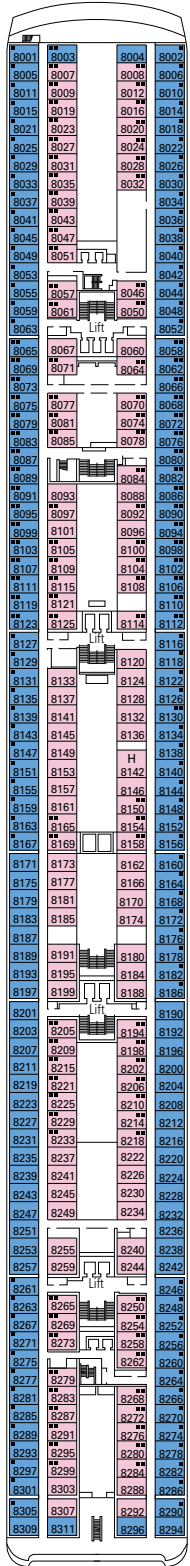

DECK 8
PAGANINI