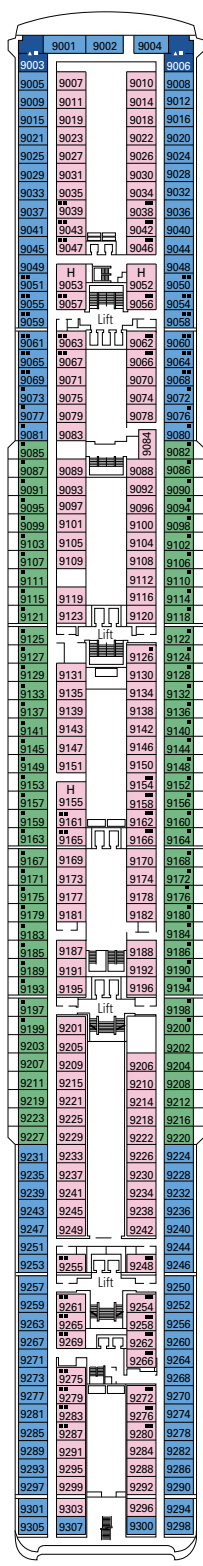

DECK 9
ALBINONI