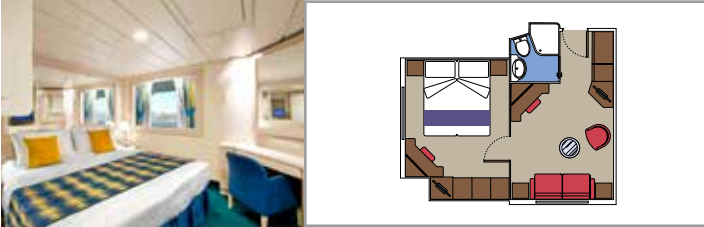

OCEAN VIEW

INCLUDED FACILITIES

- Window with sea view
- Comfortable double or single beds (on request)
- Bathroom with shower, vanity area with hairdryer
- Interactive TV, telephone, safe, minibar and air conditioning
- Wifi connection available (for a fee)

PREMIUM OCEAN VIEW

OL1

≈22
9
4

› Low deck location