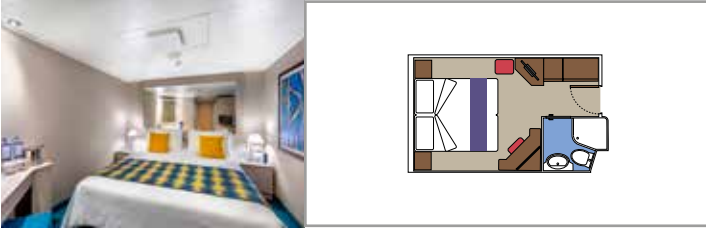

INTERIOR

INCLUDED FACILITIES

Comfortable double or single beds (on request)*

Bathroom with shower, vanity area and hairdryer

Interactive TV, telephone, safe, minibar and air conditioning

Wifi connection available (for a fee)

*Cabin for guests with disabilities or reduced mobility has only single beds.

JUNIOR INTERIOR

IM2

≈13
9-10
4

› Medium deck location