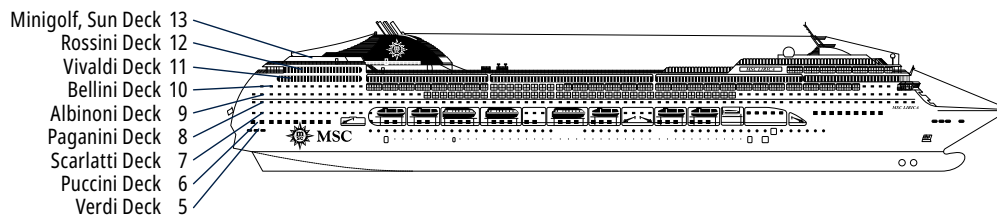

# TECHNICAL CHARACTERISTICS OF THE SHIP

TOP 13 EXCLUSIVE SOLARIUM

TECHNICAL CHARACTERISTICS OF THE SHIP	
GROSS TONNAGE	65.591 tons
LENGTH / BEAM / HEIGHT	274,9 m / 28,8 m / 54 m
DECKS	13, included 9 for guests
LIFTS	9
VOLTAGE (IN CABIN)	110/220 volts
MAXIMUM SPEED	20,1 knots
STABILIZERS	Stabilized with 2 fins
NUMBER OF PASSENGERS	2.648
NUMBER OF CABINS	992, included 5 for guests with disabilities or reduced mobility
CREW MEMBERS	Approx. 752
POOLS	2, both with child-appropriate areas
WHIRLPOOLS	2 whirlpool baths