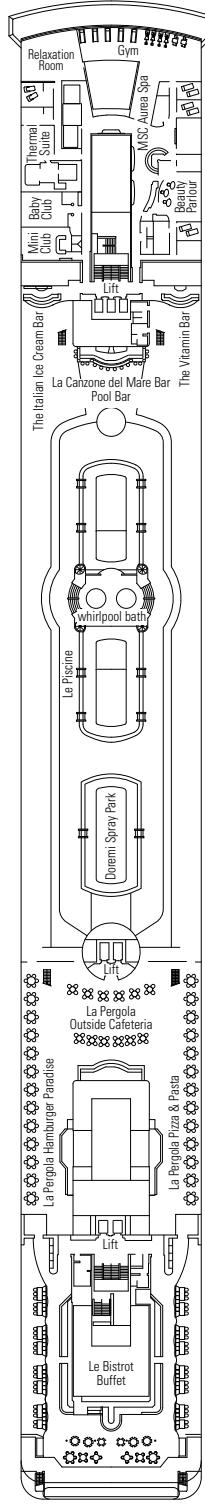

DECK 12
ROSSINI

DECK 13
MINIGOLF, SUN DECK