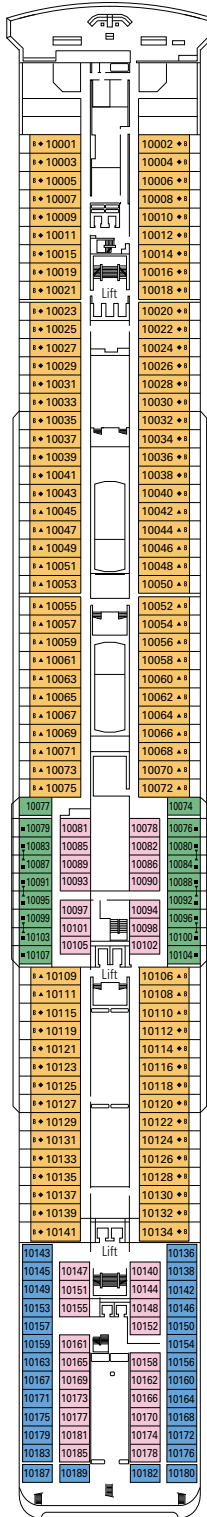

DECK 12
ROSSINI

DECK 13
MINIGOLF, SUN DECK