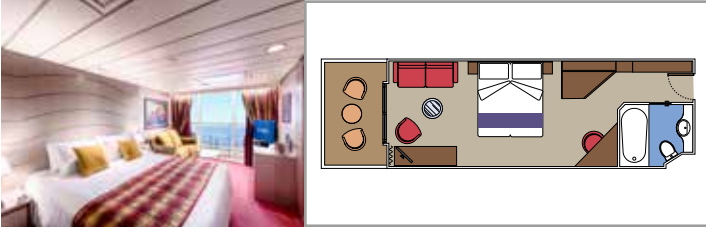

SUITE AUREA

INCLUDED FACILITIES

- Sitting area with sofa
- Spacious wardrobe
- Comfortable double or single beds (on request)
- Bathroom with bathtub, vanity area with hairdryer
- Interactive TV, telephone, safe, minibar and air conditioning
- Wifi connection available (for a fee)

DELUXE SUITE AUREA

SR2

≈23
≈5
12
3

› High deck location