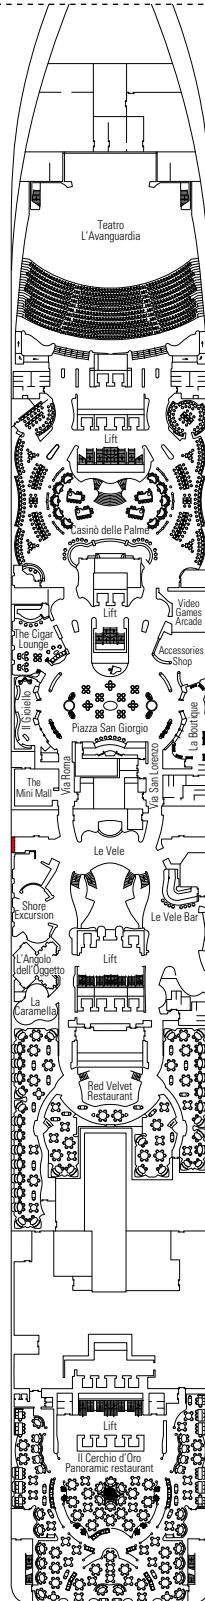

CASINÒ DELLE PALME

DECK 6
MAGNIFICO