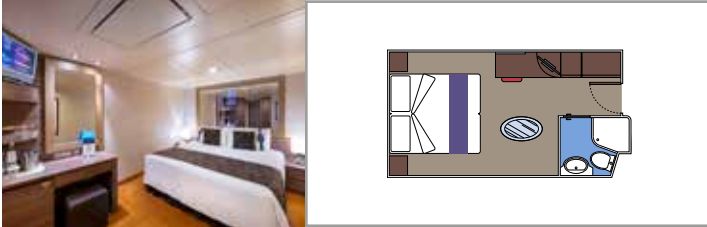

INTERIOR

INCLUDED FACILITIES

Comfortable double bed or single beds (on request)

Bathroom with shower, vanity area with hairdryer

Interactive TV, telephone, safe, minibar and air conditioning

Wifi connection available (for a fee)

DELUXE INTERIOR

IR2

≈17 10-13 4

› Medium deck location