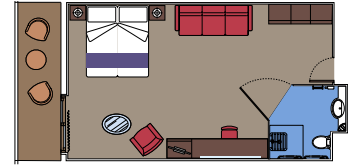

BALCONY

Available in:

- › **Premium Balcony (BL3)**
  cabin size ≈33m²; balcony size ≈6m²; high deck location (deck 12)
- › **Premium Balcony (BL2)**
  cabin size ≈33m²; balcony size ≈6m²; medium deck location (deck 10-11)
- › **Premium Balcony (BL1)**
  cabin size ≈33-39m²; balcony size ≈6m²; low deck location (deck 8-9)