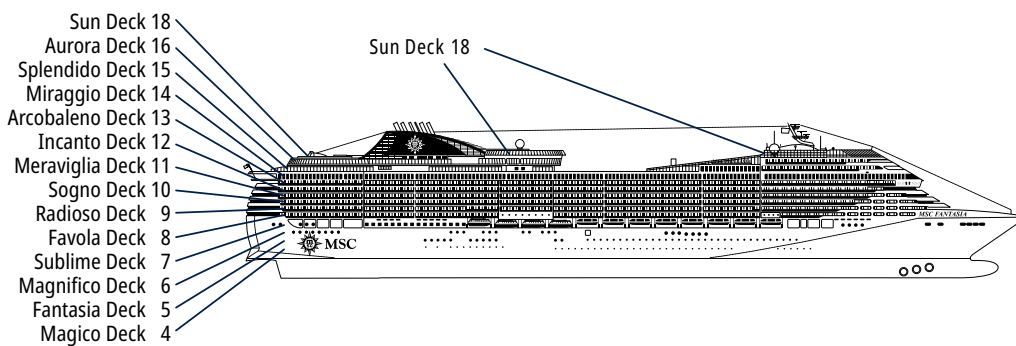

TECHNICAL CHARACTERISTICS OF THE SHIP

TECHNICAL CHARACTERISTICS OF THE SHIP

GROSS TONNAGE	137.936 tons
LENGTH / BEAM / HEIGHT	333,30 m / 37,92 m / 67,69 m
SURFACE AREA	450.000 m², included 27.000 m² public area
DECKS	18, included 14 for guests
LIFTS	25, included 15 for guests (2 panoramic and 1 for the MSC Yacht Club)
VOLTAGE (IN CABIN)	110/220 volts
MAXIMUM SPEED	23,64 knots
STABILISERS	Stabilised with 2 fins
NUMBER OF PASSENGERS	4.363
NUMBER OF CABINS	1.637, included 43 for guests with disabilities or reduced mobility
CREW MEMBERS	Approx. 1.370
POOLS	5, included 1 with sliding roof, 1 for children and 1 for the MSC Yacht Club
WHIRLPOOLS	12 whirlpool baths
ENVIRONMENTAL TECHNOLOGY	AWT-Advanced Water Treatment, Energy Saving & Monitoring System, Clean Ship 2