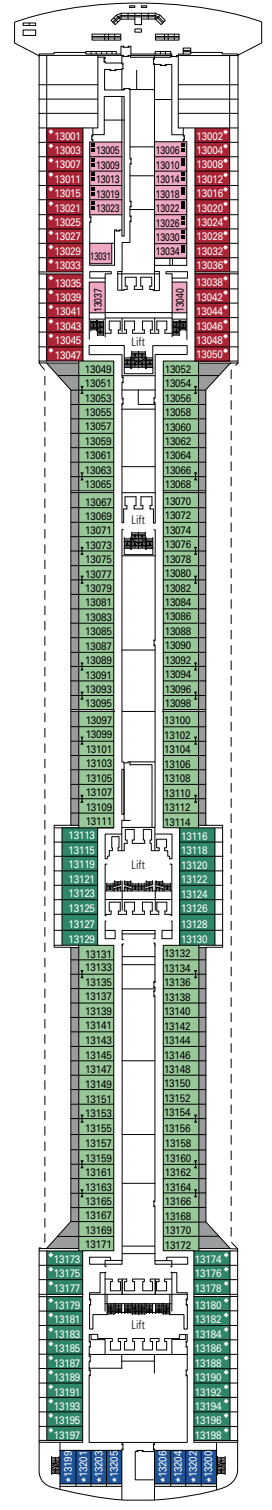

DECK 13
ARCOBALENO