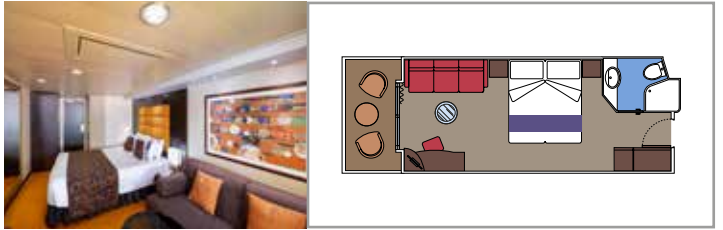

PREMIUM BALCONY BL1

≈19-20
≈4-6
8-9
4

› Low deck location