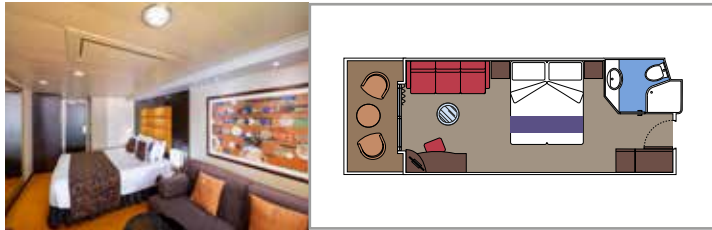

DELUXE BALCONY WITH PARTIAL VIEW BP

≈19
≈4
8-13
4

› Balcony with partial view

The images are representative only. Size, layout and furniture may vary (within the same cabin category).

Cabin size (m²)

Balcony size (m²)

Deck location

Accommodating up to