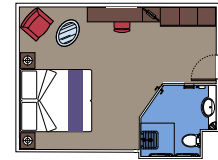

INTERIOR

Available in:

- › **Deluxe Interior (IR2)**
  cabin size 25m²; medium deck location (deck 10-12)
- › **Deluxe Interior (IR1)**
  cabin size 25m²; low deck location (deck 8-9)

The images are representative only. Size, layout and furniture may vary (within the same cabin category).

FACILITIES FOR GUESTS WITH DISABILITIES OR REDUCED MOBILITY

Cabin door width	81,5 cm
Bathroom door width	90 cm
Size of cabin (floor space)	≈ 20 to ≈ 33 m²
Size of bathroom	4,1 m²
Is there a fold-down seat in the shower?	Yes
Height of seat from the floor	44 cm
Does the WC seat have grab rails?	Yes
Are wheelchairs available on board?	In limited numbers*
Are all decks/public areas accessible?	Yes
Are all lifeboats wheelchair-accessible?	No**
Do the lifts have deck indicators?	Visual, Audio & Braille
Can severely visually impaired/blind guests be catered for on the cruise?	Only with full-time carer

* Only for embarkation, disembarkation and emergencies.

** In the event of an emergency, dedicated personnel will help guests with disabilities or reduced mobility to board lifeboats.