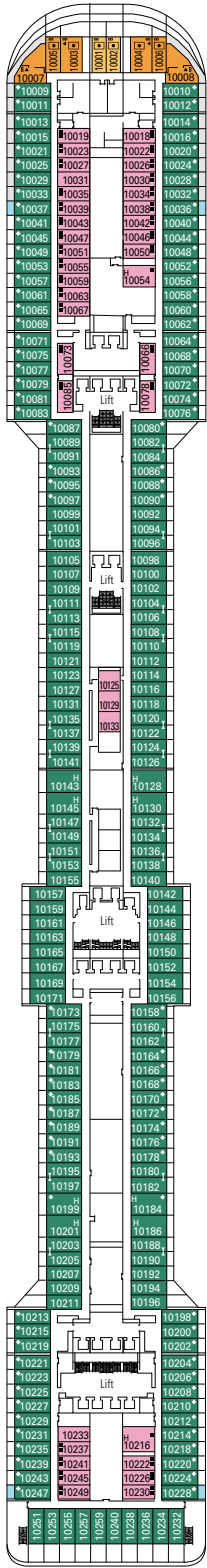

DECK 10
SOGNO