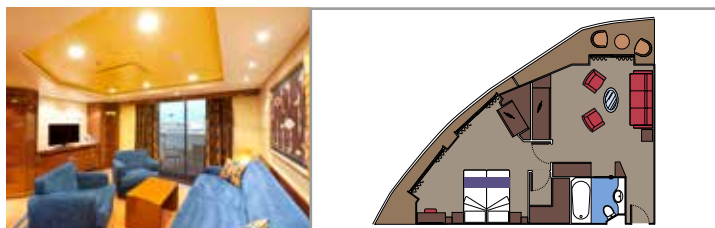

### GRAND SUITE AUREA

SX

 ≈38-41
  ≈4-6
  9-11
  3

- > Sitting area with sofa
- > Walk-in wardrobe