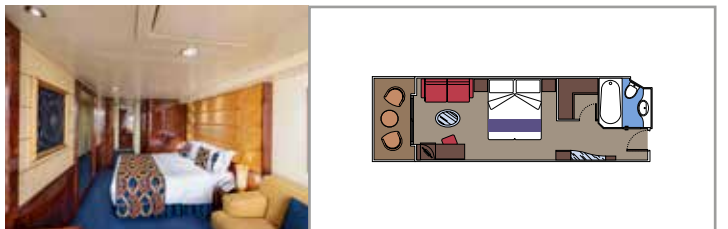

 Accommodating up to

**INCLUDED FACILITIES**

- Luxury Suites with premium interiors
- Some Suites have panoramic sealed windows
- Spacious wardrobe
- Sitting area with sofa or separate living area
- Comfortable double bed or single beds (on request)
- Bathroom with bathtub and/or shower, vanity area with hairdryer
- Interactive TV, telephone, safe, minibar and air conditioning
- Wifi connection included

**MSC YACHT CLUB ROYAL SUITE YC3**

 ≈36
  ≈16
  16
  3

- › Balcony with dining table
- › Separate living area and dining room
- › Walk-in wardrobe

**MSC YACHT CLUB EXECUTIVE & FAMILY SUITE YC2**

 ≈45-53
  12
  3

- › Panoramic sealed window
- › Sitting area with sofa
- › Walk-in wardrobe

**MSC YACHT CLUB DELUXE GRAND SUITE YCP**

 ≈29
  ≈6
  15-16
  3

- › Sitting area with sofa
- › Spacious wardrobe

**MSC YACHT CLUB DELUXE SUITE YC1**

 ≈23-29
  ≈4-6
  15-16
  3

- › Sitting area with sofa
- › Spacious wardrobe

The images are representative only. Size, layout and furniture may vary (within the same cabin category).

 Cabin size (m<sup>2</sup>)