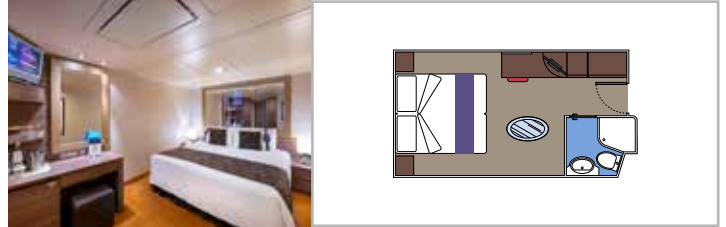

## INCLUDED FACILITIES

Comfortable double bed or single beds (on request)

Bathroom with shower, vanity area with hairdryer

Interactive TV, telephone, safe, minibar and air conditioning

Wifi connection available (for a fee)

### DELUXE INTERIOR

IR1

 ≈17  5-9  4

› Low deck location

The images are representative only. Size, layout and furniture may vary (within the same cabin category).

 Cabin size (m²)

 Balcony size (m²)

 Deck location

 Accommodating up to

**INCLUDED FACILITIES**

- Luxury Suites with premium interiors
- Some Suites have panoramic sealed windows
- Spacious wardrobe
- Sitting area with sofa or separate living area
- Comfortable double bed or single beds (on request)
- Bathroom with bathtub and/or shower, vanity area with hairdryer
- Interactive TV, telephone, safe, minibar and air conditioning
- Wifi connection included