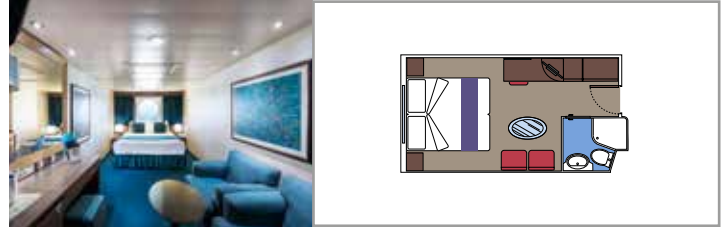

PREMIUM OCEAN VIEW

OL2

≈18-19
8
4

› Medium deck location