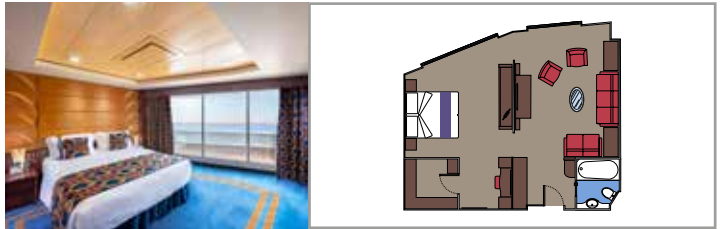

**MSC YACHT CLUB ROYAL SUITE YC3**

 ≈36
  ≈16
  16
  3

- › Balcony with dining table
- › Separate living area and dining room
- › Walk-in wardrobe

**MSC YACHT CLUB EXECUTIVE & FAMILY SUITE YC2**

 ≈45-53
  12
  3