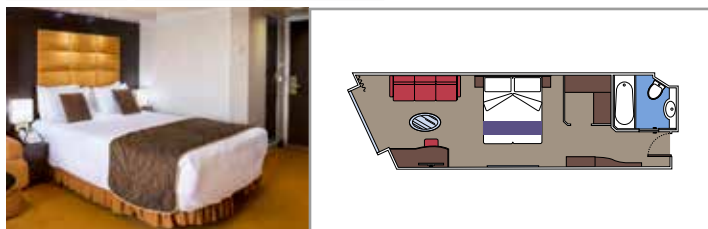

DELUXE SUITE AUREA WITH SEALED WINDOW

SRS

≈22-23
10-11
2

- > Sealed panoramic window

The images are representative only. Size, layout and furniture may vary (within the same cabin category).

Cabin size (m²)

Balcony size (m²)

Deck location

Accommodating up to