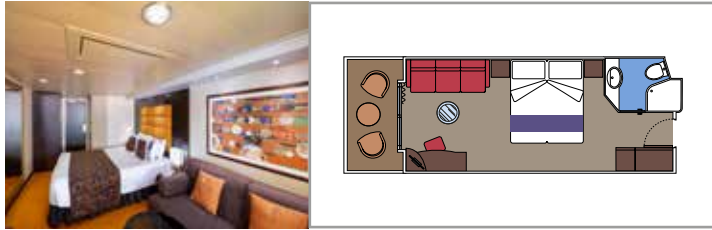

PREMIUM BALCONY BL2

≈19
≈4
10-11
4

› Medium deck location