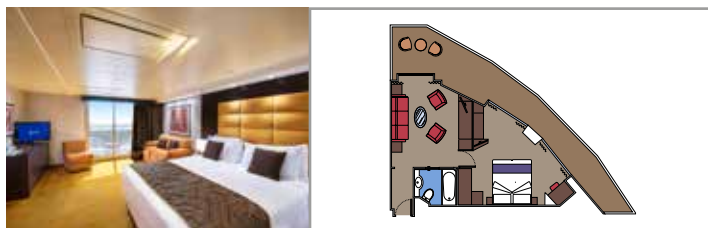

PREMIUM SUITE AUREA

SL1

≈29-33
≈4-6
10-12
3

- > Spacious wardrobe