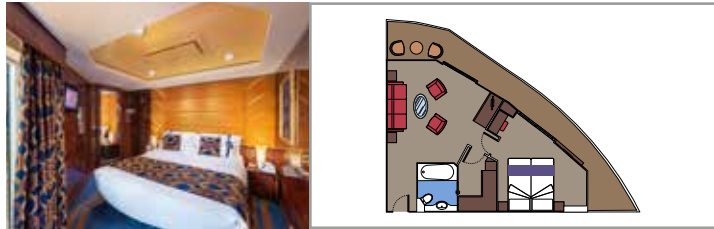

**MSC YACHT CLUB ROYAL SUITE YC3**

 ≈36
  ≈16
  16
  3

- › Balcony with dining table
- › Separate living area and dining room
- › Walk-in wardrobe

**MSC YACHT CLUB EXECUTIVE & FAMILY SUITE YC2**

 ≈45-53
  12
  3