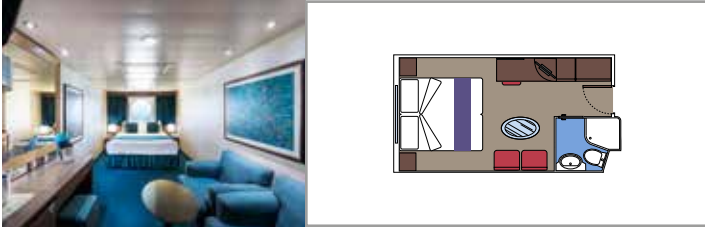

OCEAN VIEW

INCLUDED FACILITIES

- Window with sea view
- Relaxing armchair
- Comfortable double bed or single beds (on request)
- Bathroom with shower, vanity area with hairdryer
- Interactive TV, telephone, safe, minibard and air conditioning
- Wifi connection available (for a fee)

PREMIUM OCEAN VIEW

OL3

≈18
13
2

› High deck location