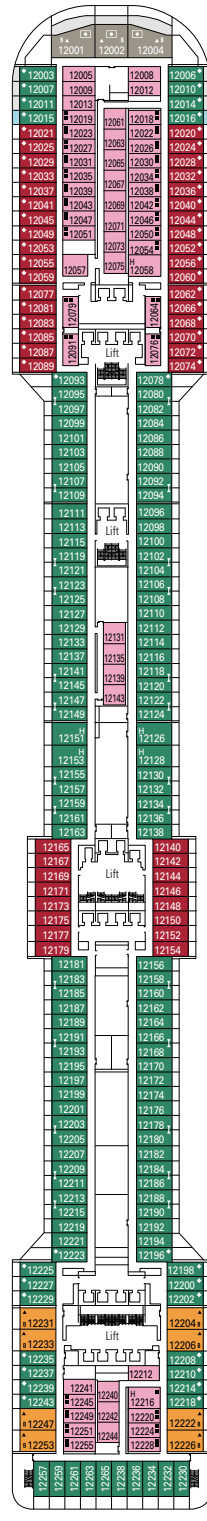

DECK 12
INCANTO