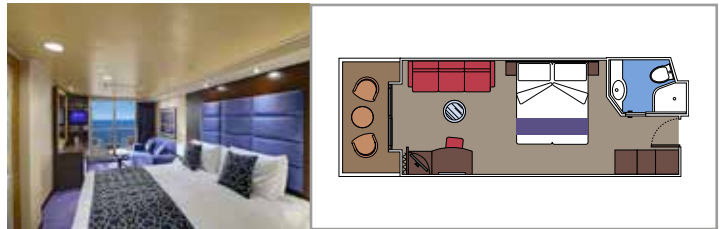

PREMIUM BALCONY BL1

≈18
≈4-12
8-9
4

> Low deck location