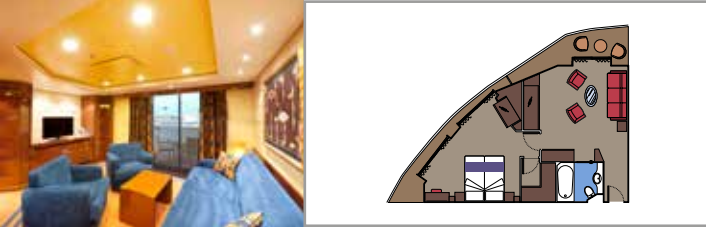

### GRAND SUITE AUREA

SX

 ≈38-42
  ≈3
  9-11
  4

- > Sitting area with sofa
- > Walk-in wardrobe