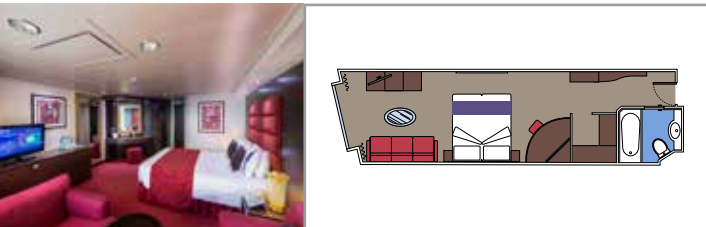

PREMIUM SUITE AUREA WITH SEALED WINDOW

SLS

≈25-29
9-11
4

- > Sealed panoramic window