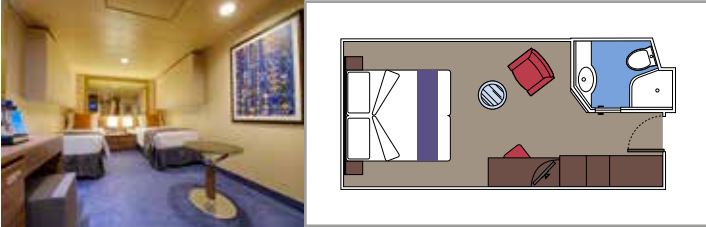

INTERIOR

INCLUDED FACILITIES

- Comfortable double bed or single beds (on request)
- Bathroom with shower, vanity area with hairdryer
- Interactive TV, telephone, safe, minibard and air conditioning
- Wifi connection available (for a fee)

DELUXE INTERIOR

IR2

≈16
11-13
4

› Medium deck location