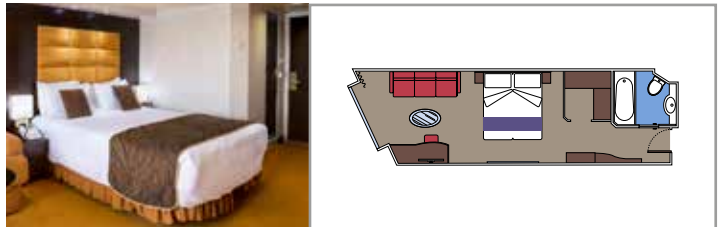

DELUXE SUITE AUREA WITH SEALED WINDOW

SRS

≈21-24
9-11
2

- > Sealed panoramic window

The images are representative only. Size, layout and furniture may vary (within the same cabin category).

Cabin size (m²)

Balcony size (m²)

Deck location

Accommodating up to