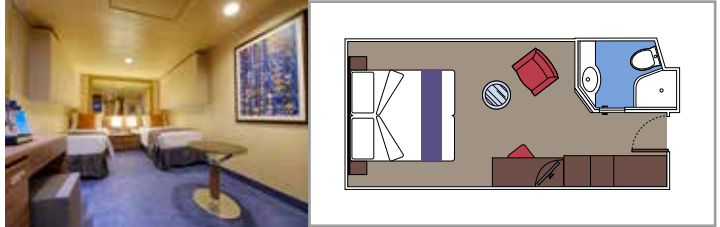

DELUXE INTERIOR

IR1

≈16
5-10
4

› Low deck location