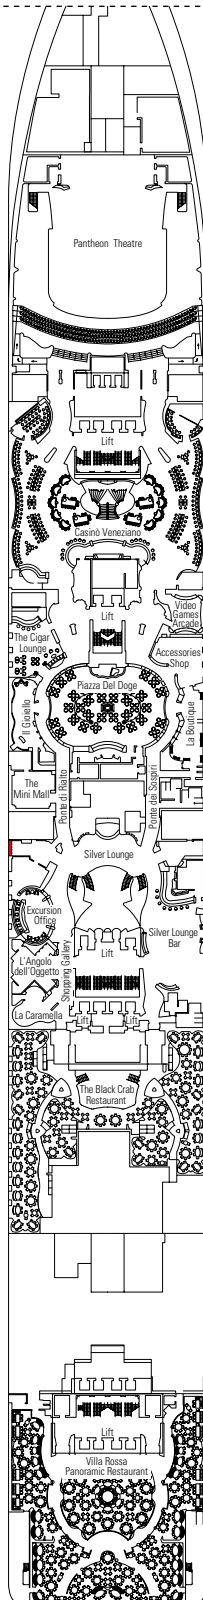

GOLDEN JAZZ BAR