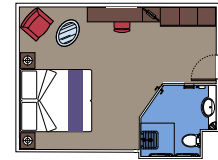

INTERIOR

Available in:

- › **Deluxe Interior (IR2)**
  cabin size 24m²; medium deck location (deck 11-12)
- › **Deluxe Interior (IR1)**
  cabin size 24m²; low deck location (deck 8-10)
- › **Junior Interior (IM1)**
  cabin size 21m²; low deck location (deck 8-10)

The images are representative only. Size, layout and furniture may vary (within the same cabin category).

FACILITIES FOR GUESTS WITH DISABILITIES OR REDUCED MOBILITY

Cabin door width	81,5 cm
Bathroom door width	90 cm
Size of cabin (floor space)	from ≈ 17 to ≈ 33 m²
Size of bathroom	3,5 to 4 m²
Is there a fold-down seat in the shower?	Yes
Height of seat from the floor	44 cm
Does the WC seat have grab rails?	Yes
Are wheelchairs available on board?	In limited numbers*
Are all decks/public areas accessible?	Yes
Are all lifeboats wheelchair-accessible?	No**
Do the lifts have deck indicators?	Visual, Audio & Braille
Can severely visually impaired/blind guests be catered for on the cruise?	Only with full-time carer

* Only for embarkation, disembarkation and emergencies.

** In the event of an emergency, dedicated personnel will help guests with disabilities or reduced mobility to board lifeboats.