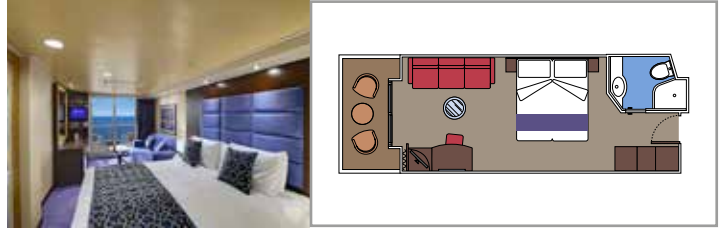

PREMIUM BALCONY BL3

≈18
≈4-12
12-13
4

> High deck location