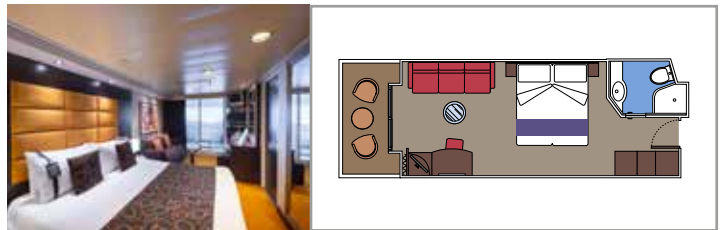

THE ONE BAR

CONCIERGE AREA

**INCLUDED FACILITIES**

- Luxury suites with premium interiors
- Some suites have sealed windows
- Spacious wardrobe
- Sitting area with sofa or separate living area
- Comfortable double bed or single beds (on request)
- Bathroom with bathtub and/or shower, vanity area with hairdryer
- Interactive TV, telephone, safe, minibar and air conditioning
- Wifi connection included

### DELUXE BALCONY WITH PARTIAL VIEW BP

 ≈18-19
  ≈4-12
  8-13
  4

The images are representative only. Size, layout and furniture may vary (within the same cabin category).

 Cabin size (m<sup>2</sup>)

 Balcony size (m<sup>2</sup>)