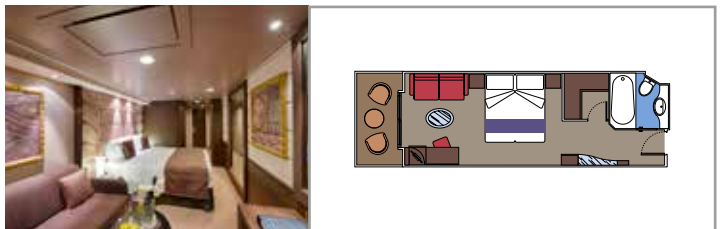

THE ONE BAR

CONCIERGE AREA

**INCLUDED FACILITIES**

- Luxury suites with premium interiors
- Some suites have sealed windows
- Spacious wardrobe
- Sitting area with sofa or separate living area
- Comfortable double bed or single beds (on request)
- Bathroom with bathtub and/or shower, vanity area with hairdryer
- Interactive TV, telephone, safe, minibar and air conditioning
- Wifi connection included

- › Panoramic sealed window
- › Sitting area with sofa
- › Walk-in wardrobe

**MSC YACHT CLUB GRAND SUITE YCP**

 ≈26
  ≈6
  15-16
  3

- › Sitting area with sofa
- › Spacious wardrobe

**MSC YACHT CLUB DELUXE SUITE YC1**

 ≈22
  ≈6
  15-16
  4

- › Sitting area with sofa
- › Spacious wardrobe

The images are representative only. Size, layout and furniture may vary (within the same cabin category).

 Cabin size (m<sup>2</sup>)