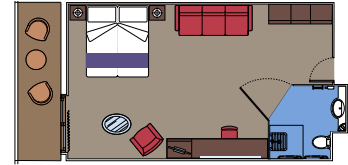

BALCONY

Available in:

- › **Premium Balcony (BL3)**
  cabin size ≈26m²; balcony size ≈6m²; high deck location (deck 12)
- › **Premium Balcony (BL2)**
  cabin size ≈26m²; balcony size ≈6m²; medium deck location (deck 10-11)
- › **Premium Balcony (BL1)**
  cabin size ≈26-36m²; balcony size ≈6-9m²; low deck location (deck 8-9)