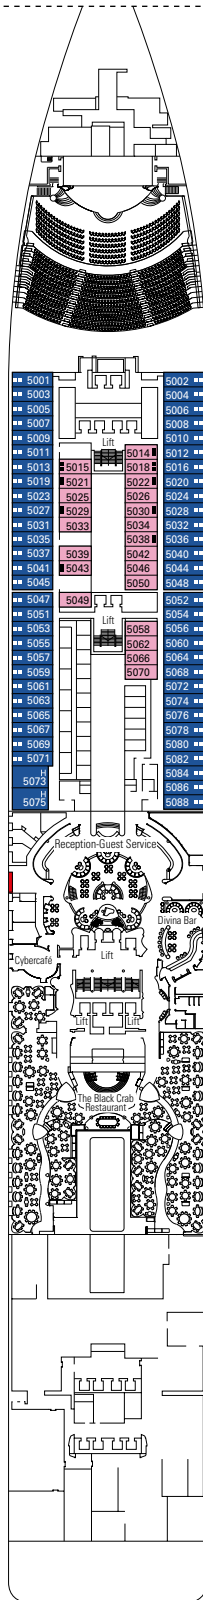

GOLDEN JAZZ BAR