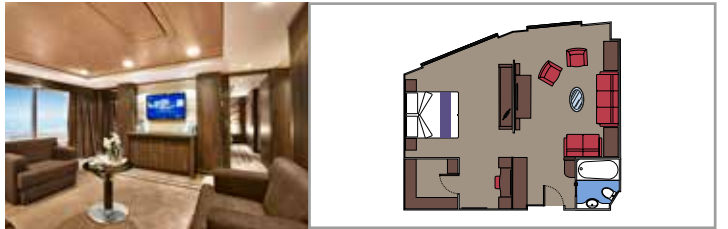

**MSC YACHT CLUB ROYAL SUITE YC3**

 ≈36
  ≈16
  16
  4

- › Balcony with dining table
- › Separate living area and dining room
- › Walk-in wardrobe

**MSC YACHT CLUB EXECUTIVE & FAMILY SUITE YC2**

 ≈40-51
  12
  4