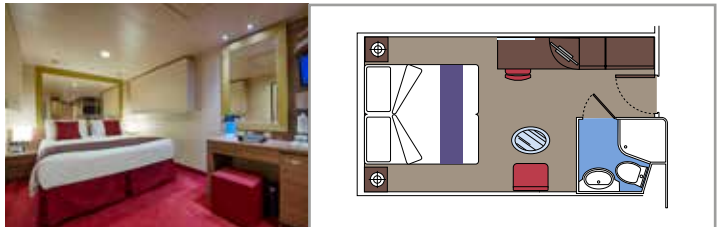

## INCLUDED FACILITIES

- Some Suites have a panoramic sealed window
- Spacious wardrobe
- Sitting area with sofa
- Comfortable double bed or single beds (on request)
- Bathroom with bathtub, vanity area with hairdryer
- Interactive TV, telephone, safe, minibard and air conditioning
- Wifi connection available (for a fee)

## INCLUDED FACILITIES

Sitting area with sofa

Comfortable double bed or single beds (on request)

Bathroom with shower or bathtub, vanity area with hairdryer

Interactive TV, telephone, safe, minibard and air conditioning

### JUNIOR INTERIOR

IM1

 ≈13
  8-11
  2

› Low deck location

The images are representative only. Size, layout and furniture may vary (within the same cabin category).

 Cabin size (m<sup>2</sup>)

 Balcony size (m<sup>2</sup>)