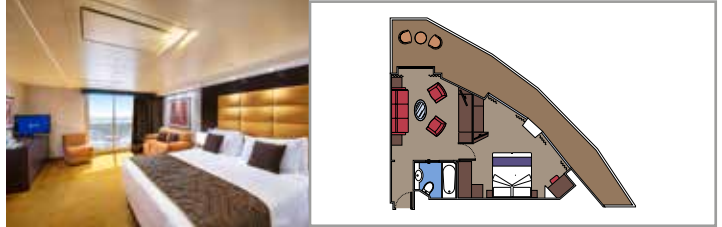

PREMIUM SUITE AUREA

SL1

≈33
≈3
10
4

- > Spacious wardrobe