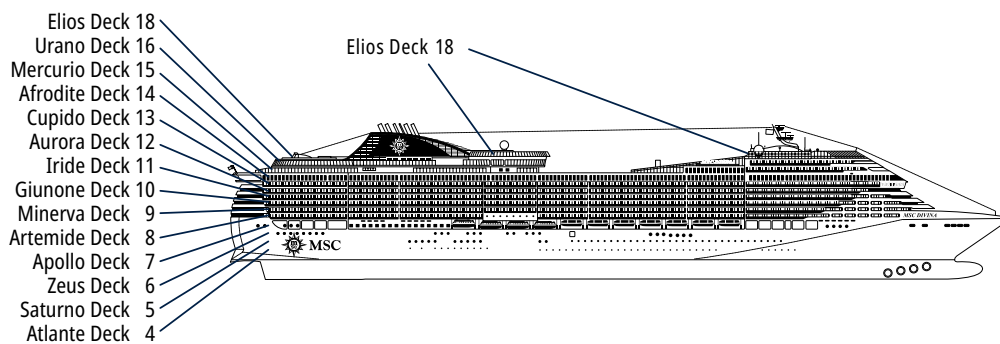

TECHNICAL CHARACTERISTICS OF THE SHIP

TECHNICAL CHARACTERISTICS OF THE SHIP

GROSS TONNAGE	139.072 tons
LENGTH / BEAM / HEIGHT	333,30 m / 37,92 m / 67,69 m
SURFACE AREA	450.000 m², included 27.000 m² public area
DECKS	18, included 14 for guests
LIFTS	26, included 17 for guests (2 panoramic and 1 for the MSC Yacht Club)
VOLTAGE (IN CABIN)	110/220 volts
MAXIMUM SPEED	23,75 knots
STABILISERS	Stabilised with 2 fins
NUMBER OF PASSENGERS	4.345
NUMBER OF CABINS	1.751, included 45 for guests with disabilities or reduced mobility
CREW MEMBERS	Approx. 1.388
POOLS	4, included 1 with sliding roof and 1 for the MSC Yacht Club
WHIRLPOOLS	12 whirlpool baths
ENVIRONMENTAL TECHNOLOGY	AWT-Advanced Water Treatment, Energy Saving & Monitoring System, Clean Ship 2