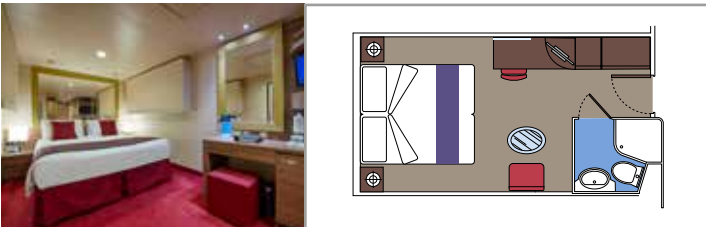

JUNIOR INTERIOR

IM2

≈13
12-13
2

› Medium deck location