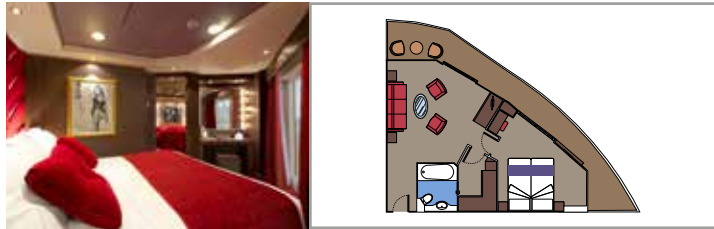

INCLUDED FACILITIES

- Luxury suites with premium interiors
- Some suites have sealed windows
- Spacious wardrobe
- Sitting area with sofa or separate living area
- Comfortable double bed or single beds (on request)
- Bathroom with bathtub and/or shower, vanity area with hairdryer
- Interactive TV, telephone, safe, minibar and air conditioning
- Wifi connection included

MSC YACHT CLUB ROYAL SUITE YC3

≈36
≈16
16
4

- › Balcony with dining table
- › Separate living area and dining room
- › Walk-in wardrobe