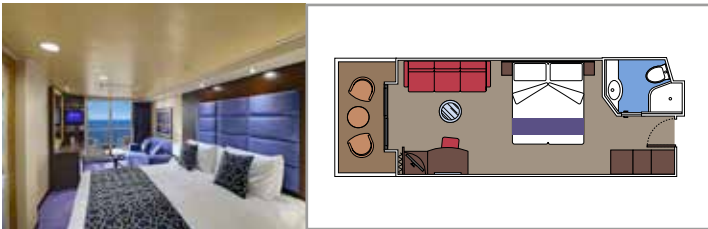

PREMIUM BALCONY BL2

≈18
≈4-12
10-11
4

> Medium deck location