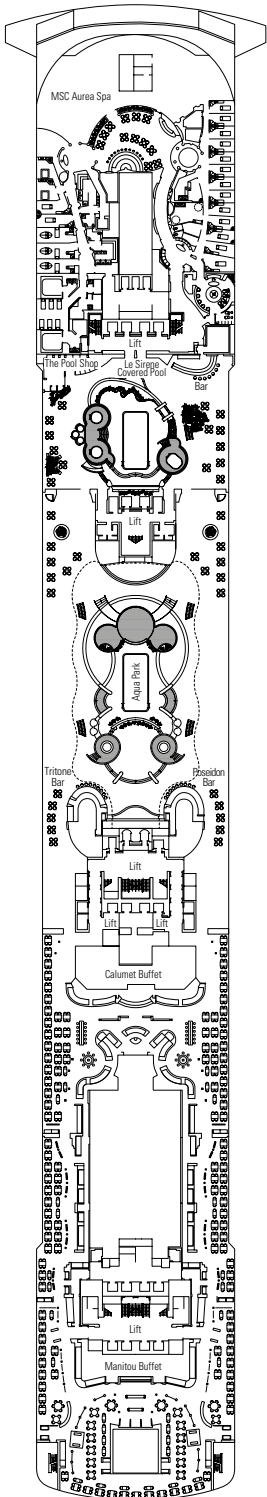

DECK 14
AFRODITE