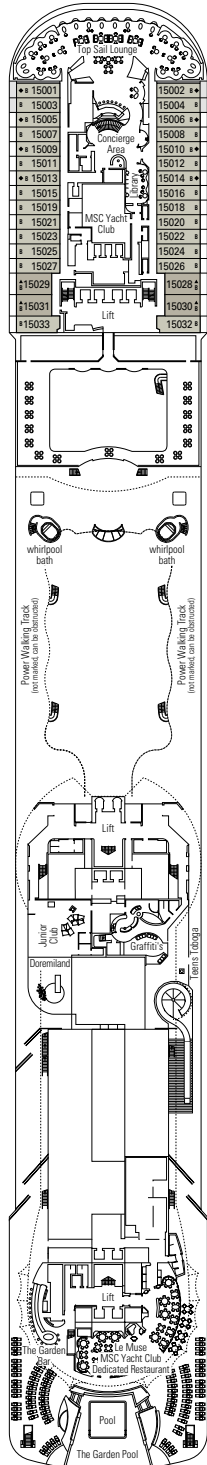

DECK 15
MERCURIO