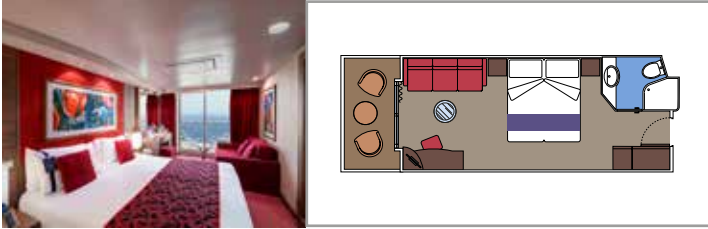

BALCONY

INCLUDED FACILITIES

Sitting area with sofa

Comfortable double bed or single beds (on request)

Bathroom with shower or bathtub, vanity area with hairdryer

Interactive TV, telephone, safe, minibard and air conditioning

Wifi connection available (for a fee)

BALCONY AUREA BA

≈18-19
≈4-7
9-13
4

> Best ship position