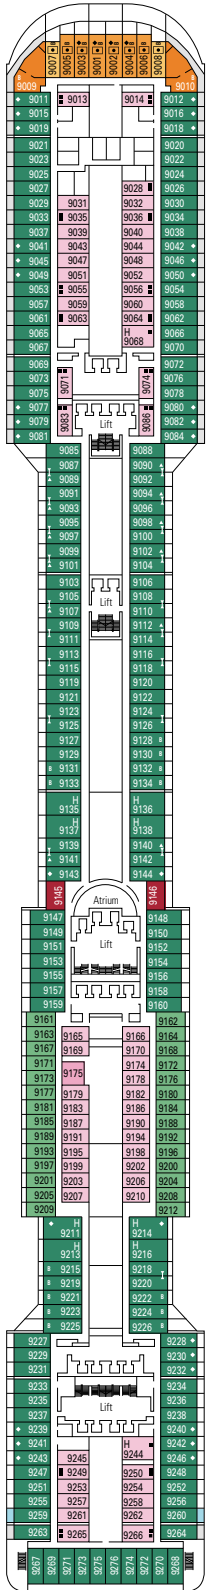

BLACK & WHITE LOUNGE