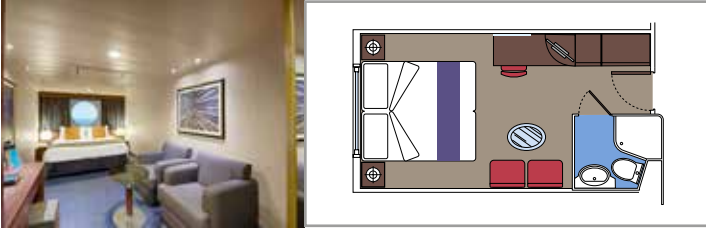

OCEAN VIEW

INCLUDED FACILITIES

- Window with sea view
- Relaxing armchair
- Comfortable double bed or single beds (on request)
- Bathroom with shower, vanity area with hairdryer
- Interactive TV, telephone, safe, minibard and air conditioning
- Wifi connection available (for a fee)

PREMIUM OCEAN VIEW

OL1

≈20
5
4

› Low deck location