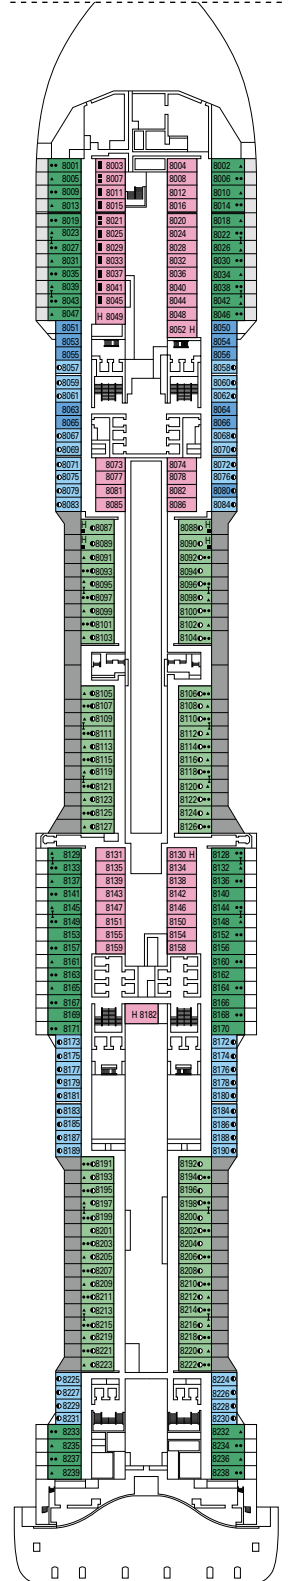

DECK 8
MERAVIGLIA