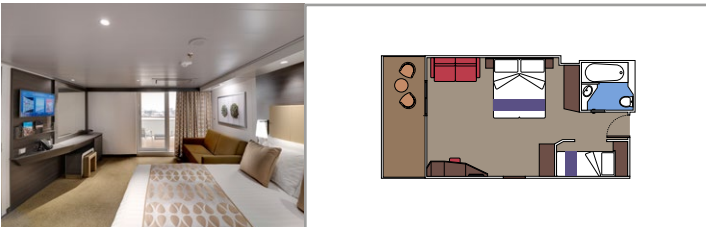

≈59
 ≈23
 9-12
 4

- › Balcony with dining table and private whirlpool bath
- › Easy access to the MSC Yacht Club areas
- › Two-deck-high cabin

Main level:

- › Open living/dining room with sofa that converts to double bed
- › Bathroom with shower

Cabin size (m²)

Balcony size (m²)

Deck location

Accommodating up to

SUITE AUREA

INCLUDED FACILITIES

- Some Suites have balcony with private whirlpool
- Spacious wardrobe
- Comfortable double bed or single beds (on request)
- Bathroom with shower or bathtub, vanity area with hairdryer
- Interactive TV, telephone, safe, minibar and air conditioning
- Wifi connection available (for a fee)

SLJ

 ≈27
  ≈26-30
  9-13
  4

- › Angle balcony with private whirlpool bath
- › Spacious wardrobe
- › Sitting area with double sofa bed

PREMIUM SUITE AUREA

SL1

 ≈25
  ≈6
  9-14
  6

- › Spacious wardrobe

The images are representative only. Size, layout and furniture may vary (within the same cabin category).

 Cabin size (m²)

 Balcony size (m²)

 Deck location

 Accommodating up to

BALCONY

INCLUDED FACILITIES

- Sitting area with sofa
- Comfortable double bed or single beds (on request)
- Bathroom with shower or bathtub, vanity area with hairdryer
- Interactive TV, telephone, safe, minibar and air conditioning
- Wifi connection available (for a fee)