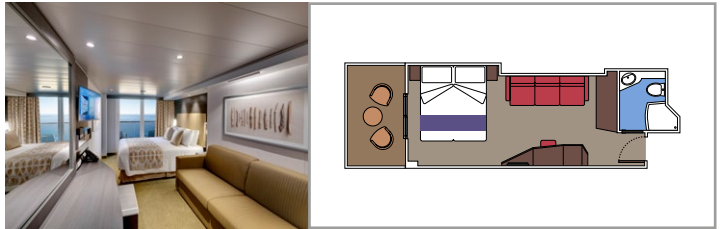

DELUXE BALCONY

BR3

≈17
≈4
13-14
4

› High deck location