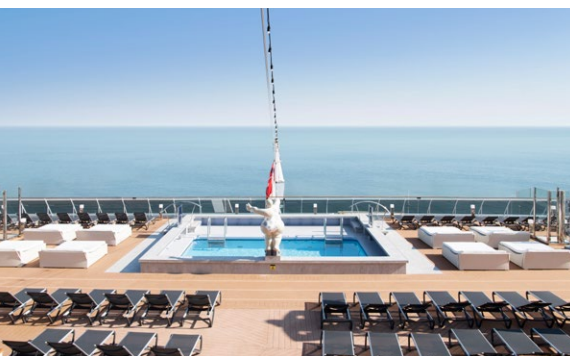

HORIZON POOL

MSC AUREA SPA

CABIN TYPE

MSC YACHT CLUB DELUXE SUITE

MSC YACHT CLUB ROYAL SUITE

 MSC YACHT CLUB

SUITE

BALCONY AUREA