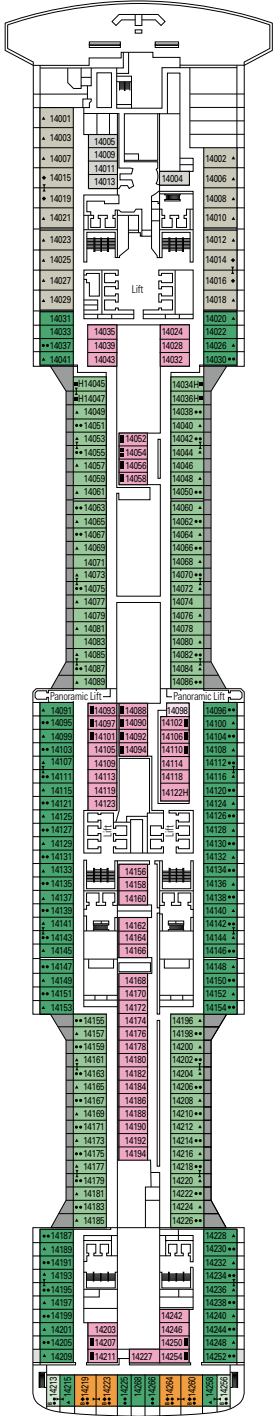

DECK 14
WORLD CLASS