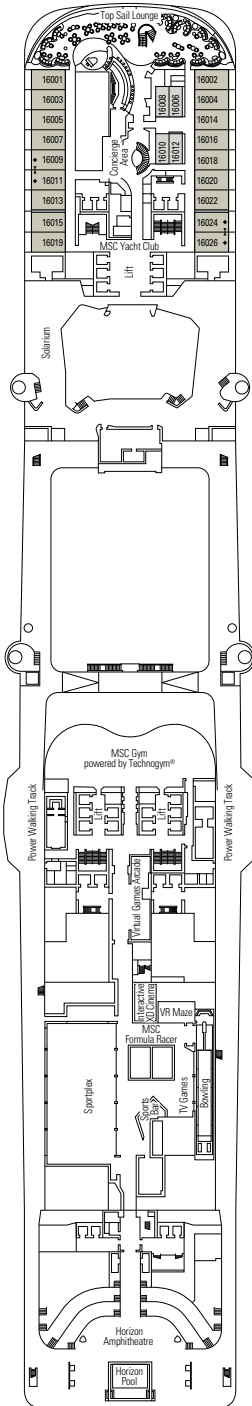

DECK 14
WORLD CLASS

DECK 15
PREZIOSA

DECK 19
SPLENDIDA