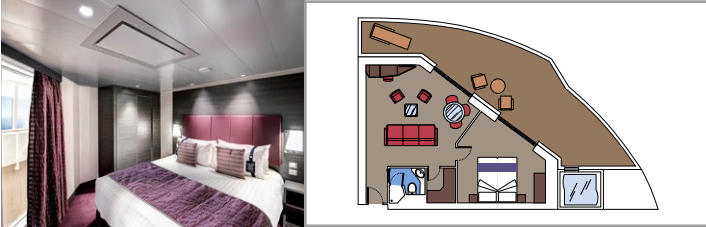

SUITE AUREA

INCLUDED FACILITIES

- Some Suites have balcony with private whirlpool
- Spacious wardrobe
- Comfortable double bed or single beds (on request)
- Bathroom with shower or bathtub, vanity area with hairdryer
- Interactive TV, telephone, safe, minibar and air conditioning
- Wifi connection available (for a fee)

GRAND SUITE AUREA WITH TERRACE AND WHIRLPOOL

SXJ

≈39
≈36
12
4

- › Large angle balcony with private whirlpool bath
- › Walk-in wardrobe
- › Sitting area with double sofa bed