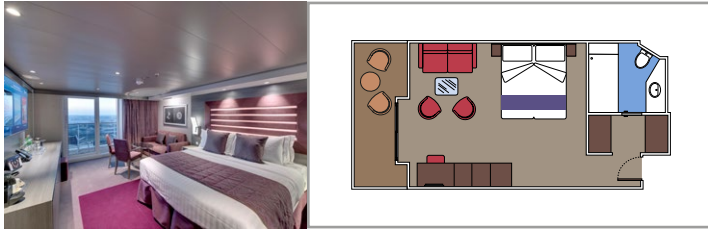

MSC YACHT CLUB DELUXE SUITE YC1

≈26
≈5
14-18
4

- › Sitting area with sofa
- › Spacious wardrobe