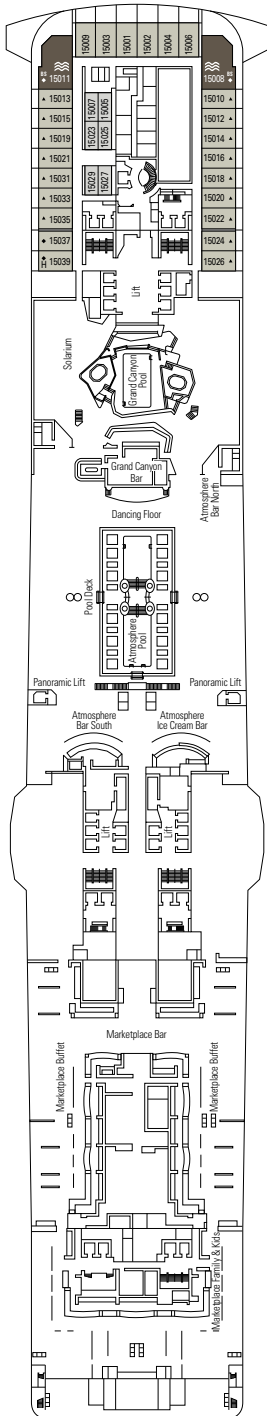

DECK 15
PREZIOSA