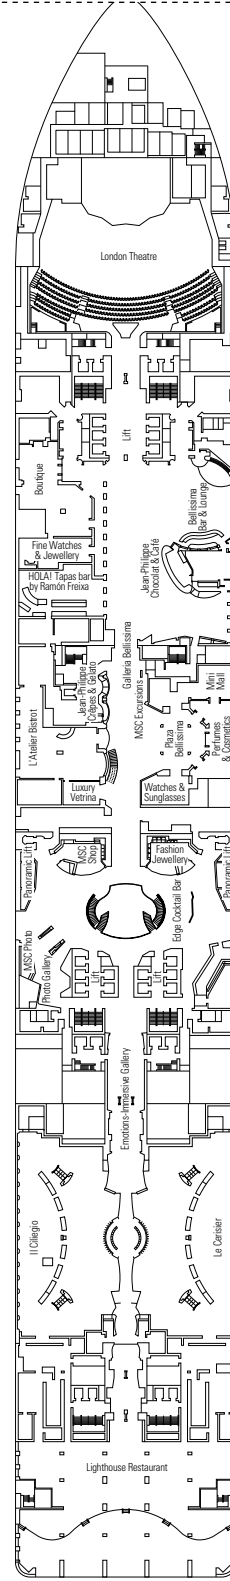

DECK 6
MUSICA