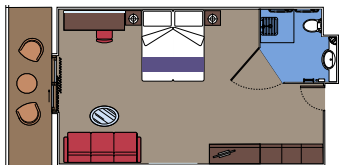

Cabin size (m²)

Balcony size (m²)

Deck location

Accommodating up to

SUITE AUREA

INCLUDED FACILITIES

- Some Suites have balcony with private whirlpool
- Spacious wardrobe
- Comfortable double bed or single beds (on request)
- Bathroom with shower or bathtub, vanity area with hairdryer
- Interactive TV, telephone, safe, minibar and air conditioning
- Wifi connection available (for a fee)

 Cabin size (m²)

 Balcony size (m²)

 Deck location

 Accommodating up to

BALCONY

INCLUDED FACILITIES

- Sitting area with sofa
- Comfortable double bed or single beds (on request)
- Bathroom with shower or bathtub, vanity area with hairdryer
- Interactive TV, telephone, safe, minibar and air conditioning
- Wifi connection available (for a fee)

STUDIO INTERIOR

IS

 ≈10
  5-14
  1

› Single use

The images are representative only. Size, layout and furniture may vary (within the same cabin category).

 Cabin size (m²)

 Balcony size (m²)

 Deck location

 Accommodating up to

FACILITIES FOR GUESTS WITH DISABILITIES OR REDUCED MOBILITY

BALCONY CABIN FOR GUESTS WITH DISABILITIES OR REDUCED MOBILITY

MSC YACHT CLUB

Available in:
 › **MSC Yacht Club Deluxe Suite (YC1)**
 cabin size 25m²; balcony size 5m²; deck 15