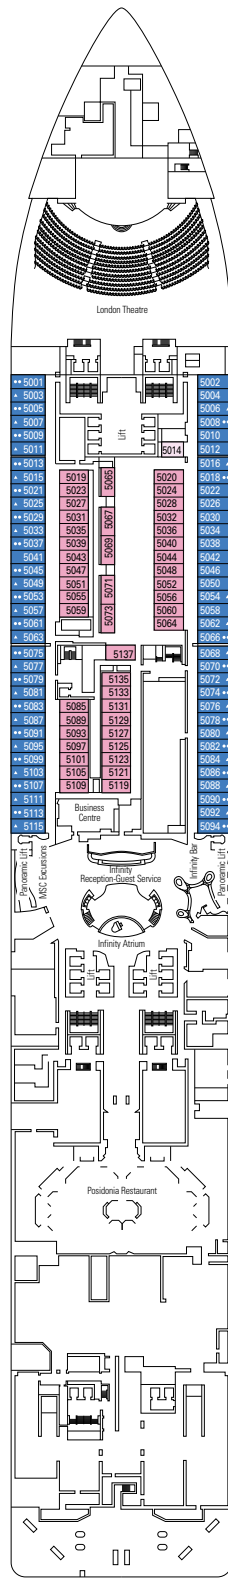

DECK 5
OPERA