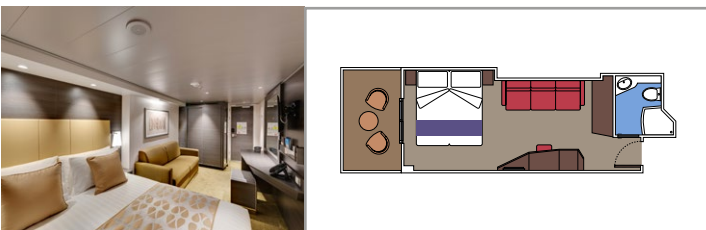

DELUXE BALCONY WITH PARTIAL VIEW

BP

≈17
≈4
8-14
4