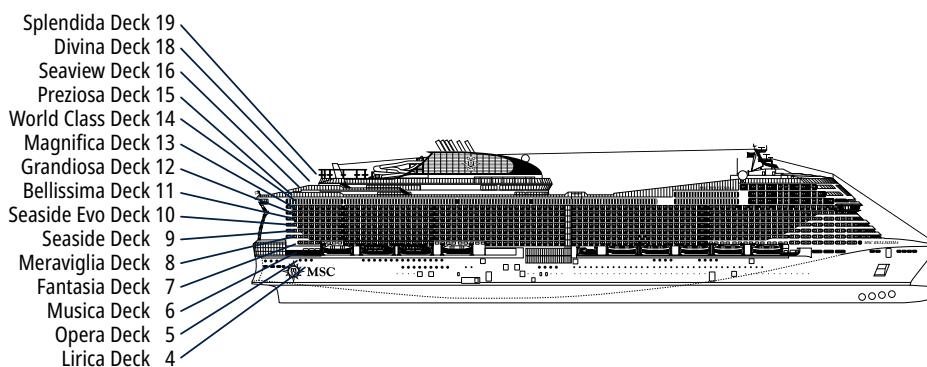

MSC BELLISSIMA

TECHNICAL SHEET

TECHNICAL CHARACTERISTICS OF THE SHIP

GALLERIA BELLISSIMA

| TECHNICAL CHARACTERISTICS OF THE SHIP | |
|---------------------------------------|---|
| GROSS TONNAGE | 171.598 tons |
| LENGTH / BEAM / HEIGHT | 315,83 m / 43 m / 75,5 m |
| SURFACE AREA | 450.000 m ² , incl. 33.000 m ² public areas |
| PUBLIC AREA RATIO | 10,5 m ² per passenger |
| DECKS | 19, included 15 for guests |
| LIFTS | 32, included 19 for guests (2 panoramic and 1 for the MSC Yacht Club) |
| VOLTAGE (IN CABIN) | 110/220 volts |
| MAXIMUM SPEED | 23,15 knots |
| STABILISERS | Stabilised with 2 fins |
| NUMBER OF PASSENGERS | 5.655 |
| NUMBER OF CABINS | 2.201, included 55 for guests with disabilities or reduced mobility |
| CREW MEMBERS | Approx. 1.595 |
| POOLS | 4, included 1 with sliding roof and 1 for the MSC Yacht Club |
| WHIRLPOOLS | 9 whirlpool baths |
| ENVIRONMENTAL TECHNOLOGY | AWT-Advanced Water Treatment, Energy Saving & Monitoring System, Scrubbers and LED technology |