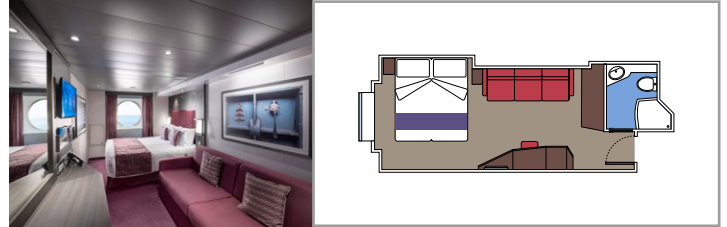

DELUXE OCEAN VIEW

OR1

≈16
5
4

› Low deck location