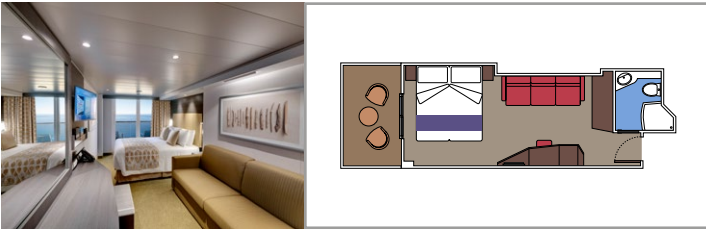

BALCONY

INCLUDED FACILITIES

- Sitting area with sofa
- Comfortable double bed or single beds (on request)
- Bathroom with shower or bathtub, vanity area with hairdryer
- Interactive TV, telephone, safe, minibar and air conditioning
- Wifi connection available (for a fee)

BALCONY AUREA

BA

≈17
≈4
11-13
4

› Best ship position