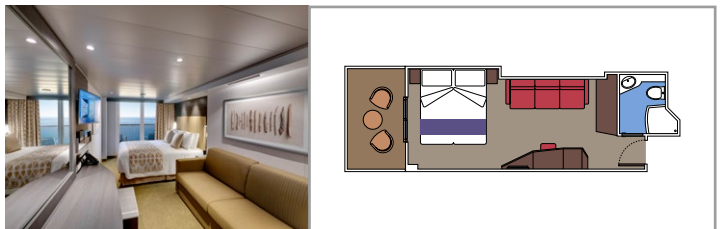

DELUXE BALCONY

BR1

≈17
≈4
8-10
4

› Low deck location