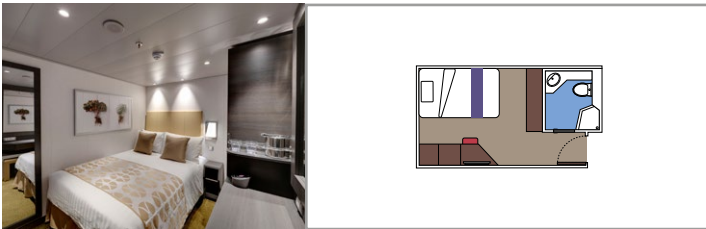

STUDIO INTERIOR

IS

≈10
5-14
1

› Single use

The images are representative only. Size, layout and furniture may vary (within the same cabin category).

Cabin size (m²)

Balcony size (m²)

Deck location

Accommodating up to