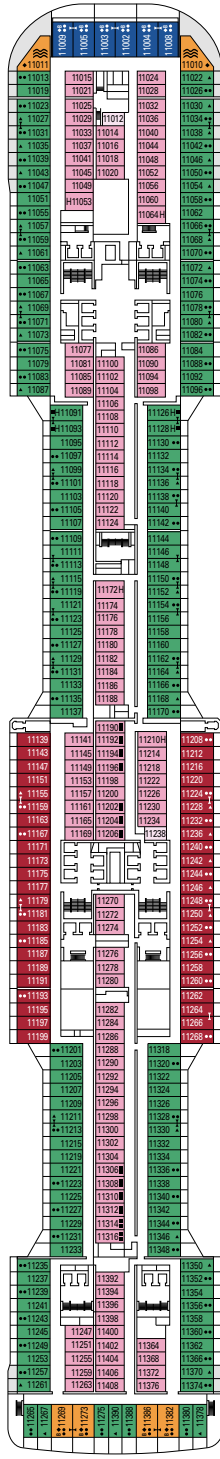

DECK 11
BELLISSIMA