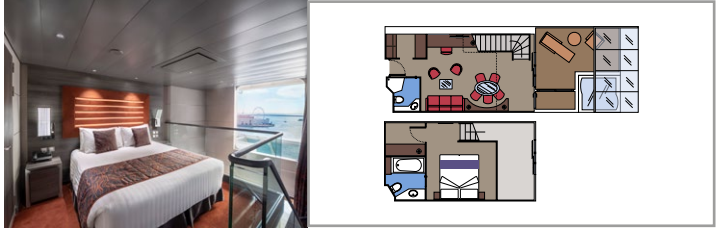

TOP SAIL LOUNGE

MSC YACHT CLUB POOL

INCLUDED FACILITIES

- Luxury Suites with premium interiors
- Some Suites have balcony with private whirlpool
- Spacious wardrobe
- Comfortable double bed or single beds (on request)
- Bathroom with shower or bathtub, vanity area with hairdryer
- Interactive TV, telephone, safe, minibar and air conditioning
- Wifi connection included

MSC YACHT CLUB ROYAL SUITE YC3

≈58
 ≈39
 15
 4

- › Balcony with private whirlpool bath and dining table
- › Separate living area and dining room
- › Walk-in wardrobes

MSC YACHT CLUB DUPLEX SUITE WITH WHIRLPOOL YJD

≈59
 ≈23
 9-12
 4

- › Balcony with dining table and private whirlpool bath
- › Easy access to the MSC Yacht Club areas
- › Two-deck-high cabin

Main level:

- › Open living/dining room with sofa that converts to double bed
- › Bathroom with shower

 Cabin size (m²)

 Balcony size (m²)

 Deck location

 Accommodating up to

BALCONY

INCLUDED FACILITIES

- Sitting area with sofa
- Comfortable double bed or single beds (on request)
- Bathroom with shower or bathtub, vanity area with hairdryer
- Interactive TV, telephone, safe, minibar and air conditioning
- Wifi connection available (for a fee)