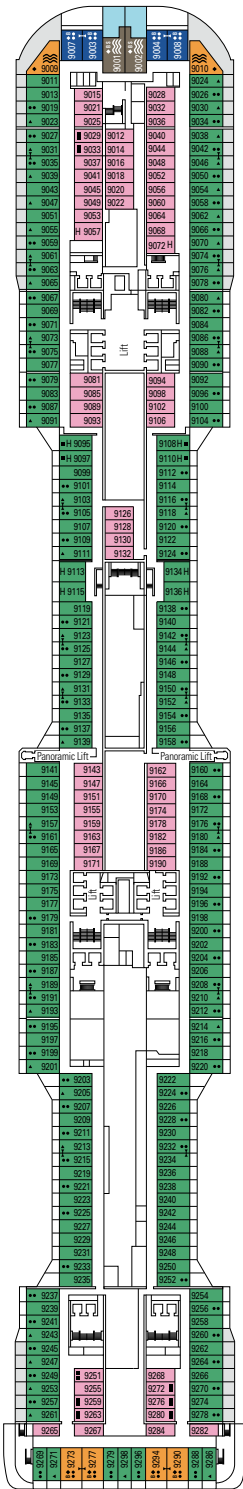

DECK 9
SEASIDE