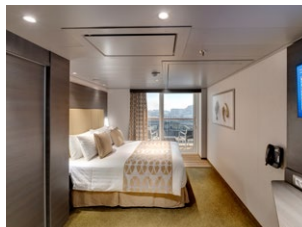

BALCONY

COMING SOON

Available in:
› **Deluxe Balcony (BR3)**
cabin size 19m²; balcony size 5m²; high deck location (deck 13)
› **Deluxe Balcony (BR2)**
cabin size 19m²; balcony size 5m²; medium deck location (deck 11-12)
› **Deluxe Balcony (BR1)**
cabin size 19m²; balcony size 5m²; low deck location (deck 9-10)
› **Deluxe Balcony with Partial View (BP)**
cabin size 19m²; balcony size 5m²; deck 8-14