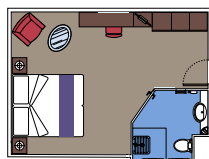

INTERIOR

Available in:
› **Deluxe Interior (IR2)**
cabin size 19m²; medium deck location (deck 11-14)
› **Deluxe Interior (IR1)**
cabin size 19m²; low deck location (deck 8-10)

The images are representative only; the size, layout and furniture may vary (within the same cabin category).

FACILITIES FOR GUESTS WITH DISABILITIES OR REDUCED MOBILITY

Cabin door width	85,5 cm
Cabin clearance	82,1 cm
Bathroom door width	90 cm
Size of cabin (floor space)	from ≈ 24 to ≈ 39 m²
Size of bathroom	3,5 m²
Is there a fold-down seat in the shower?	Yes
Height of seat from the floor	44 cm
Does the WC seat have grab rails?	Yes
Are wheelchairs available on board?	In limited numbers*
Are all decks/public areas accessible?	Yes
Are all lifeboats wheelchair-accessible?	No**
Do the lifts have deck indicators?	Visual, Audio & Braille
Can severely visually impaired/blind guests be catered for on the cruise?	Only with full-time carer

*Only for embarkation, disembarkation and emergencies.

**In the event of an emergency, dedicated personnel will help guests with disabilities or reduced mobility to board lifeboats.