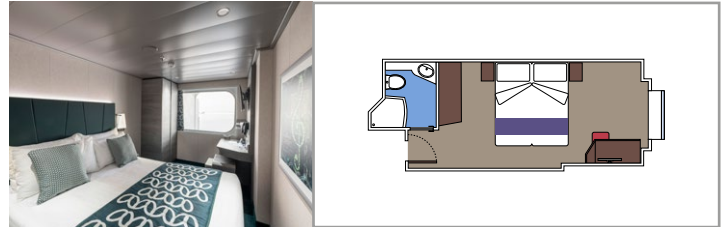

JUNIOR OCEAN VIEW WITH OBSTRUCTED VIEW

OO

≈12
8
2

The images are representative only. Size, layout and furniture may vary (within the same cabin category).

Cabin size (m²)

Balcony size (m²)

Deck location

Accommodating up to