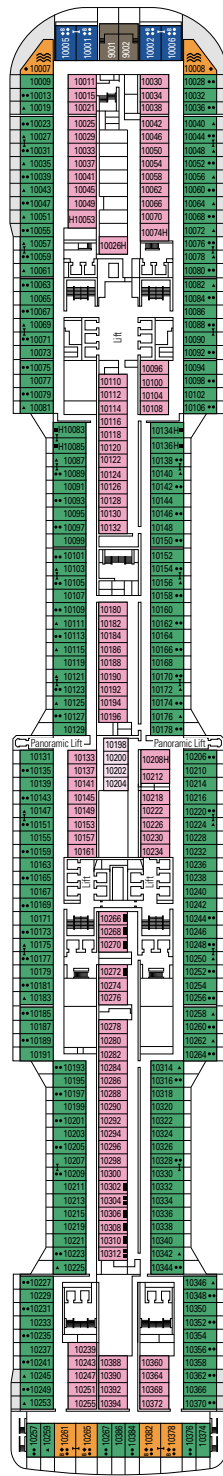

DECK 10
SEASIDE EVO