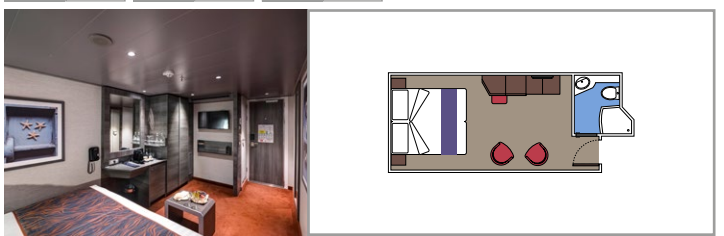

*Available at no extra cost. The image is rendering only.

MSC YACHT CLUB INTERIOR SUITE YIN

≈15
 14-16
 2

- › Spacious wardrobe

The images are representative only. Size, layout and furniture may vary (within the same cabin category).

Cabin size (m²)

Balcony size (m²)

Deck location

Accommodating up to

SUITE AUREA

INCLUDED FACILITIES

- Some Suites have balcony with private whirlpool
- Spacious wardrobe
- Comfortable double bed or single beds (on request)
- Bathroom with shower or bathtub, vanity area with hairdryer
- Interactive TV, telephone, safe, minibar and air conditioning
- Wifi connection available (for a fee)

 Cabin size (m²)

 Balcony size (m²)

 Deck location

 Accommodating up to

BALCONY

INCLUDED FACILITIES

- Sitting area with sofa
- Comfortable double bed or single beds (on request)
- Bathroom with shower or bathtub, vanity area with hairdryer
- Interactive TV, telephone, safe, minibar and air conditioning
- Wifi connection available (for a fee)