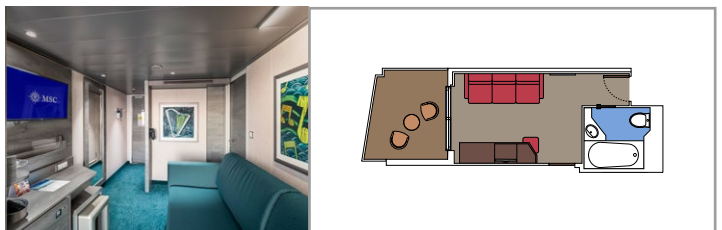

 Cabin size (m²)

 Balcony size (m²)

 Deck location

 Accommodating up to

BALCONY

INCLUDED FACILITIES

- Sitting area with sofa
- Comfortable double bed or single beds (on request)
- Bathroom with shower or bathtub, vanity area with hairdryer
- Interactive TV, telephone, safe, minibar and air conditioning
- Wifi connection available (for a fee)

DELUXE BALCONY WITH PARTIAL VIEW

BP

 ≈17
  ≈4
  8-14
  4

STUDIO BALCONY

BS

 ≈12
  ≈4
  13-14
  1

› Single use

The images are representative only. Size, layout and furniture may vary (within the same cabin category).

 Cabin size (m²)

 Balcony size (m²)

 Deck location

 Accommodating up to

OCEAN VIEW

INCLUDED FACILITIES

- Window with sea view
- Relaxing armchair
- Comfortable double bed or single beds (on request)
- Bathroom with shower or bathtub, vanity area with hairdryer
- Interactive TV, telephone, safe, minibar and air conditioning
- Wifi connection available (for a fee)