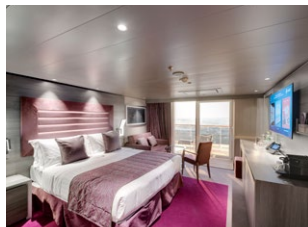

MSC YACHT CLUB

Available in:
› **MSC Yacht Club Deluxe Suite (YC1)**
cabin size 25m²; balcony size 5m²; deck 15