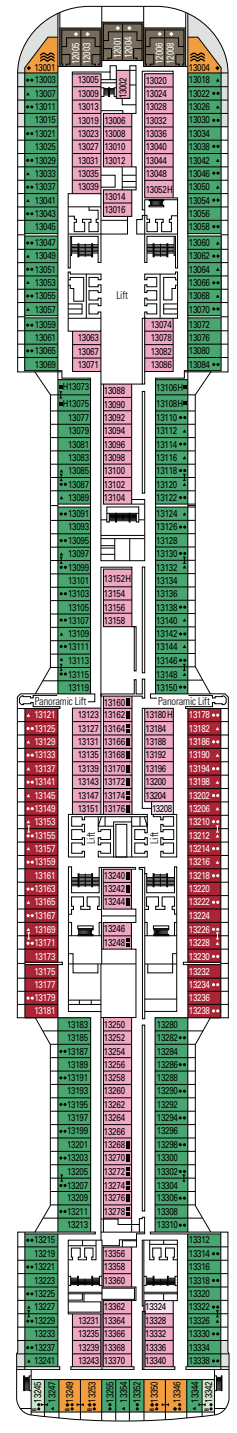

DECK 13
MAGNIFICA