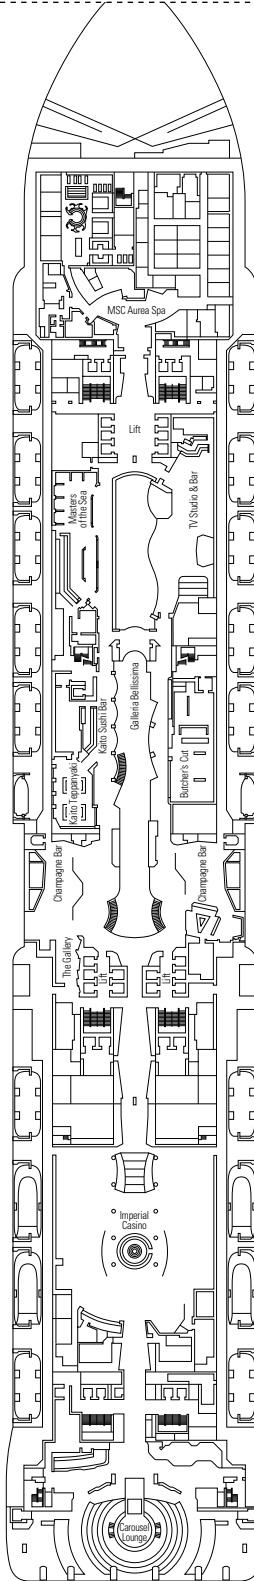

DECK 7
FANTASIA