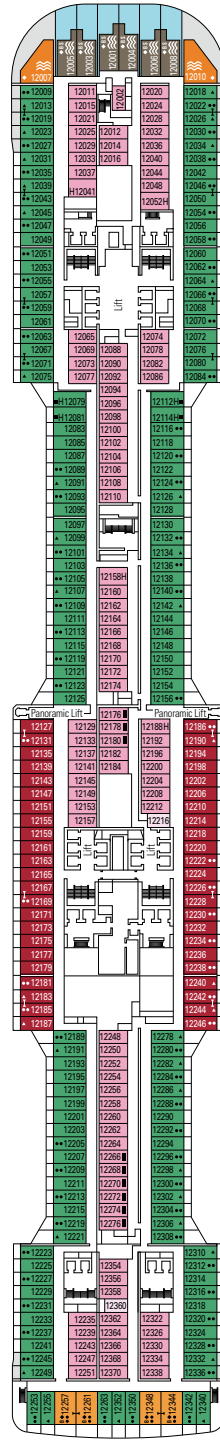

DECK 12
GRANDIOSA