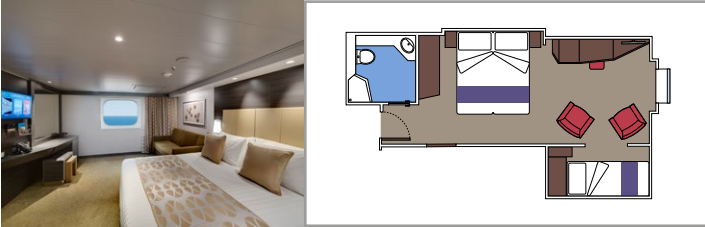

OCEAN VIEW

INCLUDED FACILITIES

- Window with sea view
- Relaxing armchair
- Comfortable double bed or single beds (on request)
- Bathroom with shower or bathtub, vanity area with hairdryer
- Interactive TV, telephone, safe, minibar and air conditioning
- Wifi connection available (for a fee)

PREMIUM OCEAN VIEW

OL2

≈25
9-11
6

› Medium deck location