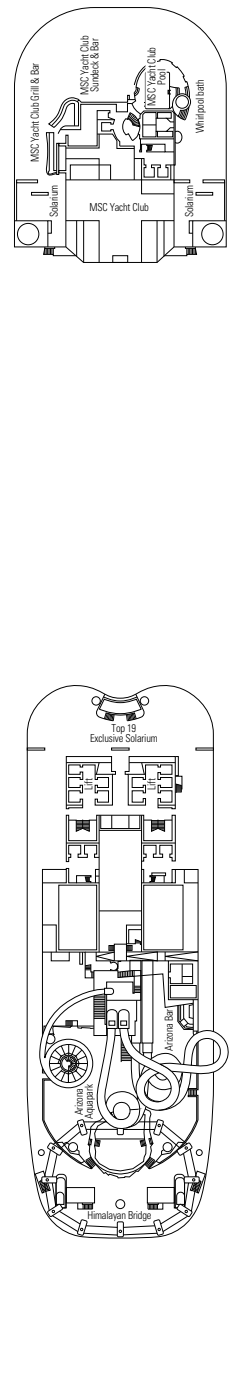

DECK 19
SPLENDIDA