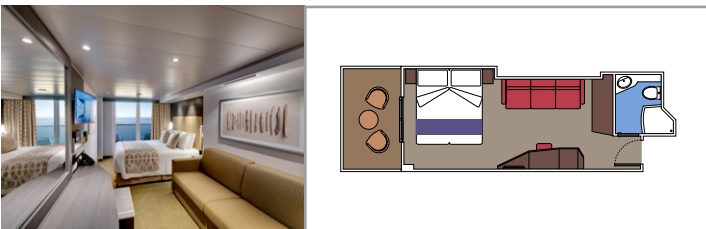

DELUXE BALCONY

BR2

≈17
≈4
11-12
4

› Medium deck location