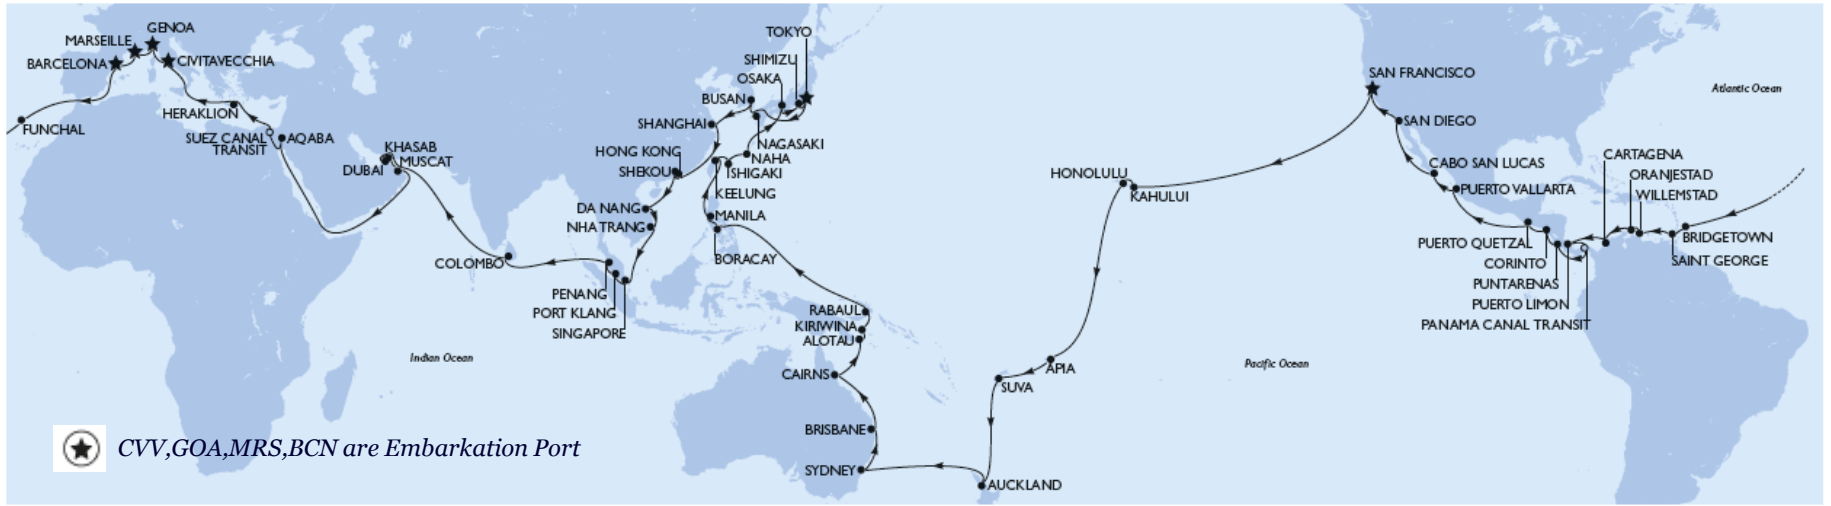

## World Cruise 2021

**119** Days

**5** Continents

**33** Countries

**53** Ports of call

- **MSC Poesia**
- **4** Embarkation ports: **Civitavecchia, Genoa, Marseille, Barcelona,**
- **59** Total Days at sea, no more than 4 consecutive
- **6** Overnights\*
- **5th January 2021** – Departure date
- **What it is included:** 15 excursions – Mealtime drink package – 30% off laundry service

Data up to Dec 2018

+10 Countries Vs WOR2020 + 10 Ports Vs WOR2020

\*6 Overnights: *San Francisco/USA, Sydney/Australia, Osaka/Kyoto and Tokyo in Japan, Shanghai in China, Dubai/UAE.*

*ITINERARY-119 Days, 3 Legs, 33 Countries, 53 Total destinations*

# ITINERARY- Overview

The **118-night** voyage sails roundtrip from **Genoa** and **Civitavecchia** in Italy, **Marseille** in France and **Barcelona** in Spain and takes us across the globe.

Going westwards, the first leg crosses the Atlantic to the islands of the Caribbean and through the Panama Canal sails the west coast (Costa Rica, Nicaragua, Guatemala and Mexico) to **San Francisco**.

After visiting Kyoto, **Tokyo** and Shanghai in China, the third leg cruises to Hong Kong, Vietnam, Singapore and Malaysia crossing the Indian Ocean to Sri Lanka and Dubai. Exploring Oman and Jordan (Petra) through the Suez Canal, **MSC Poesia** sails back to the Mediterranean.